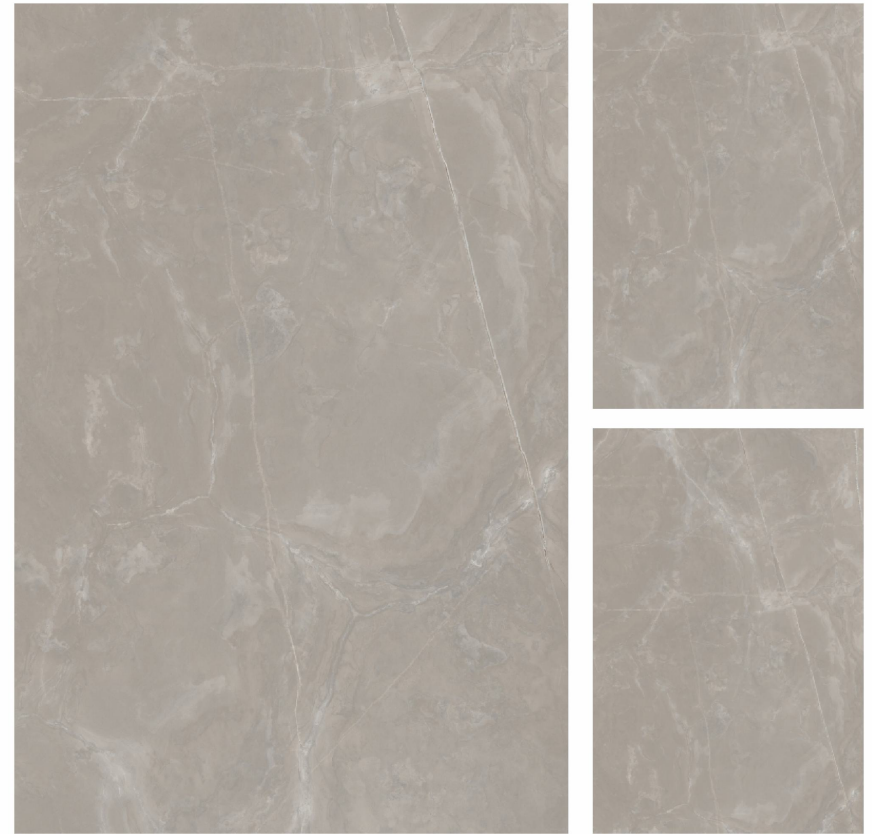

Thickness
9 mm

Ancient Beige

Size: 120x180 cm
Finish: Porsh

Available
Random

Thickness
9 mm

Ancient Grey

Size: 120x180 cm
Finish: Porsh

Available
Random