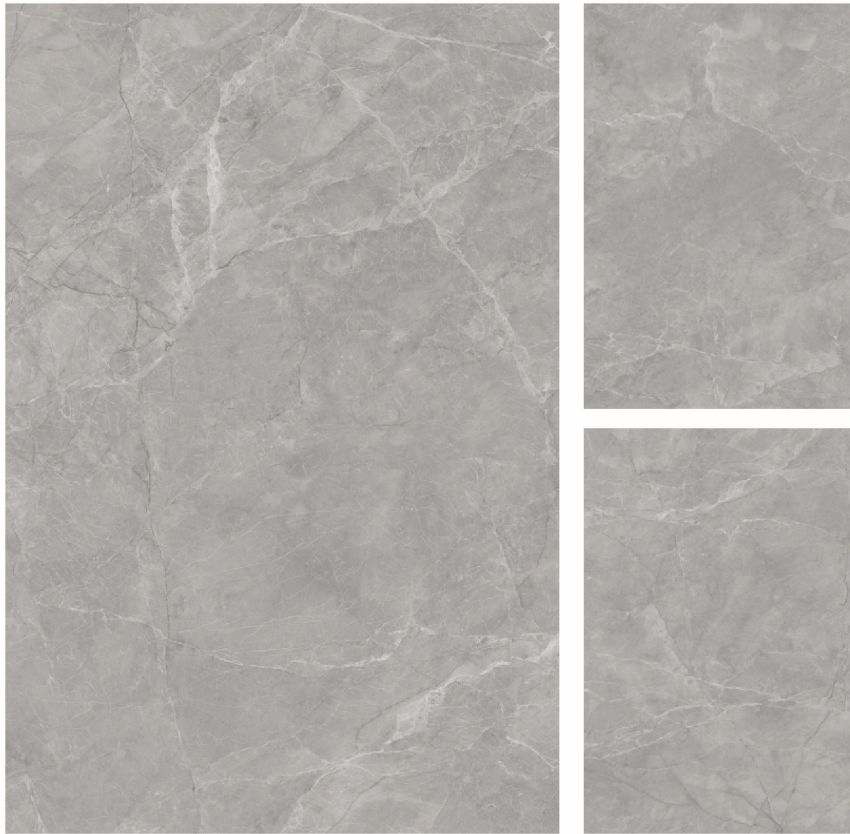

Available
Random

Thickness
9 mm

Wall:
Mizo Silver / 120x180 / 48"x72" / Porsh
Floor:
Mizo Silver / 120x180 / 48"x72" / Porsh

Omani Grigio

Size: 120x180 cm
Finish: Porsh

Available
Random

Thickness
9 mm

Wall: Omani Grigio / 120x180 / 48"x72" / Porsh