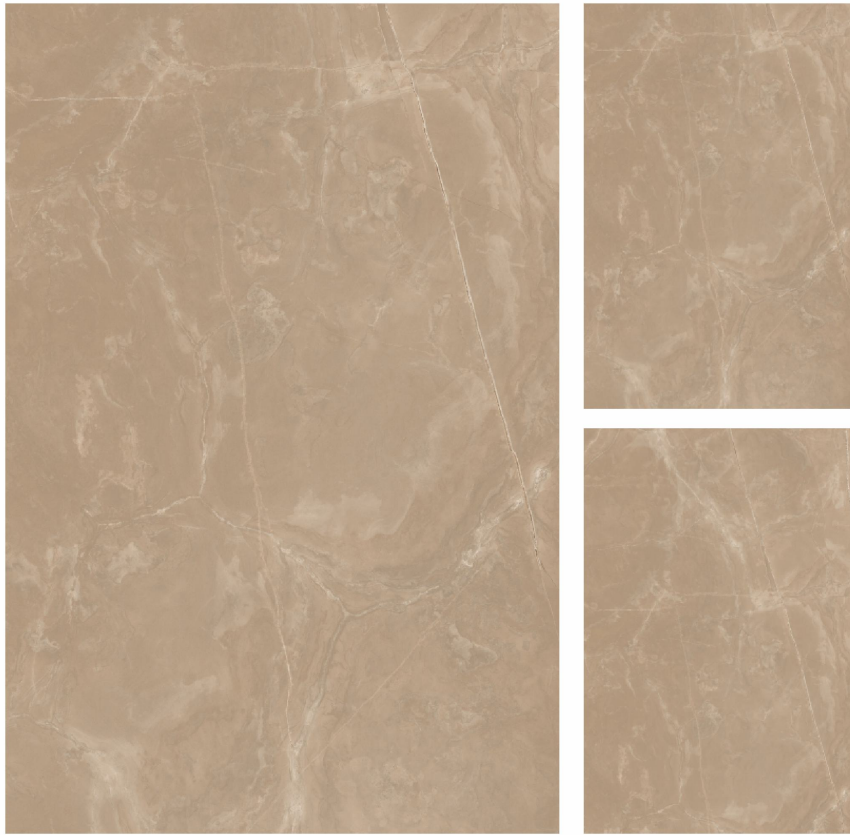

Ancient Brown

Size: 120x180 cm
Finish: Porsh

Thickness
9 mm