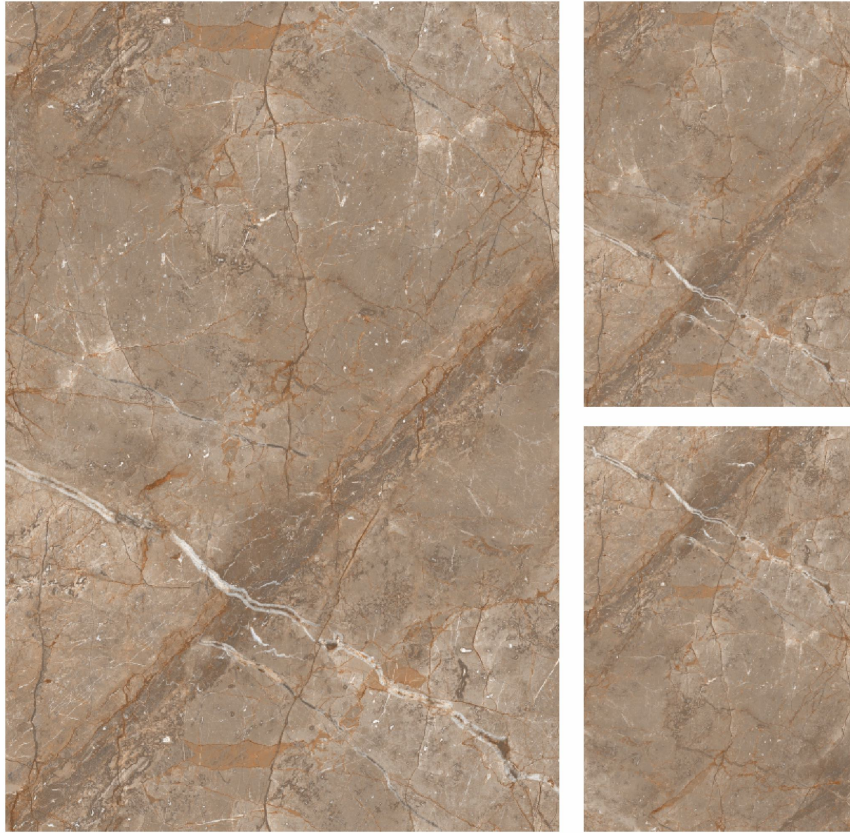

FROST
RESISTANT

HEAT
RESISTANT

STAIN
RESISTANT

WATER
RESISTANT

UV RESISTANT

CHEMICAL
RESISTANT

Casacade Bronze

Size: 120x180 cm
Finish: Porsh