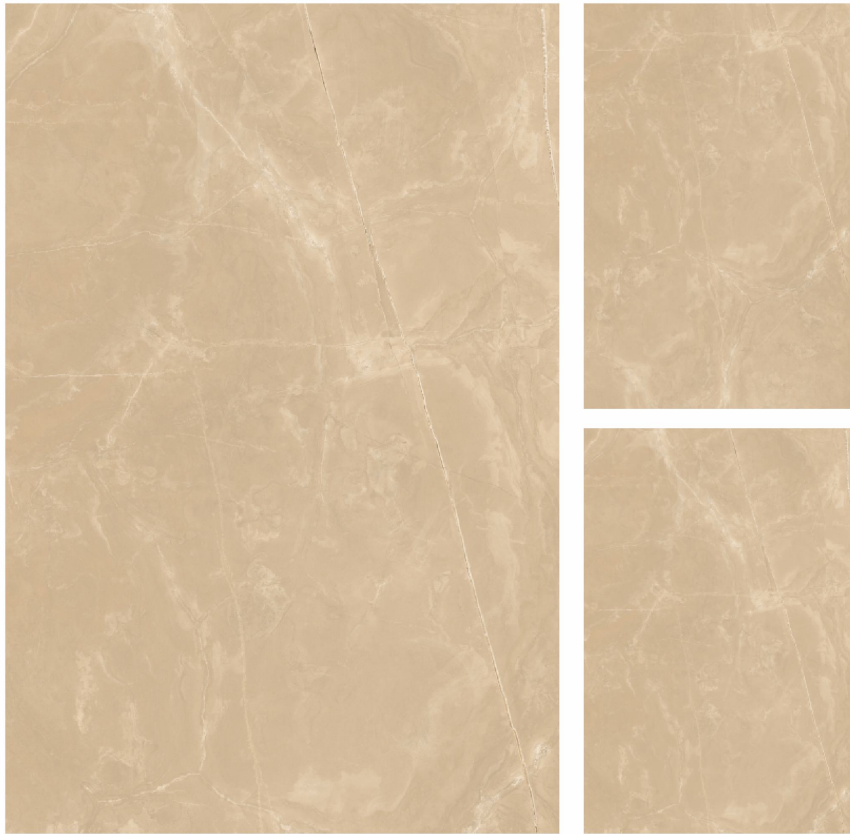

Ancient Beige

Size: 120x180 cm
Finish: Porsh

Available
Random

Thickness
9 mm