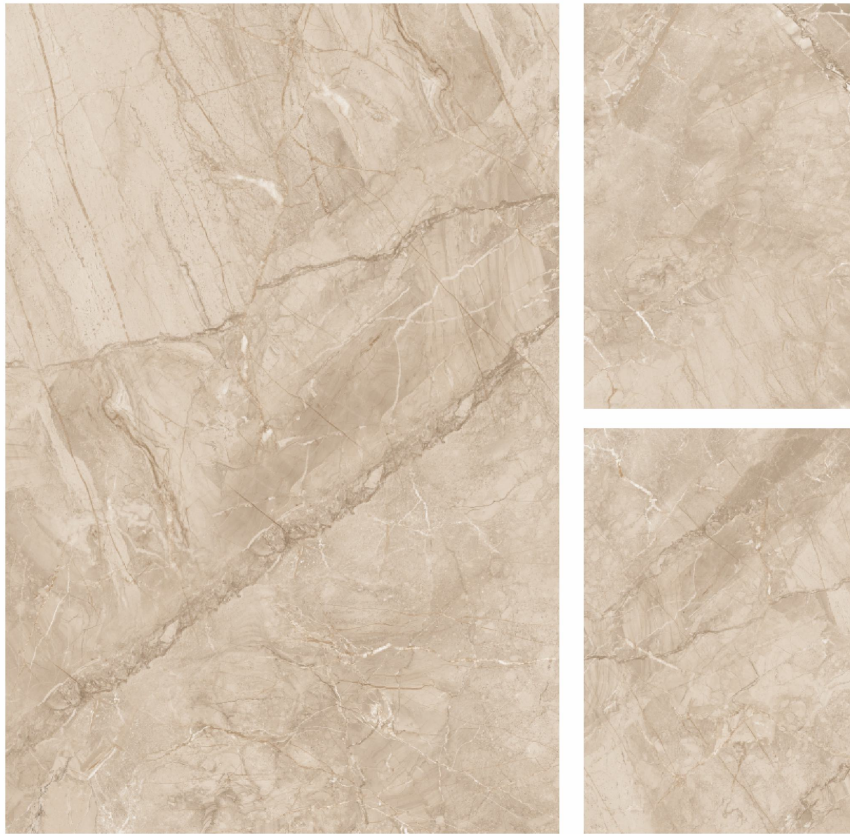

Available
Random

Thickness
9 mm

Wall:
Mizo Silver / 120x180 / 48"x72" / Porsh
Floor:
Mizo Silver / 120x180 / 48"x72" / Porsh

Omani Grigio

Size: 120x180 cm
Finish: Porsh

Available
Random

Thickness
9 mm

Wall: Omani Grigio / 120x180 / 48"x72" / Porsh