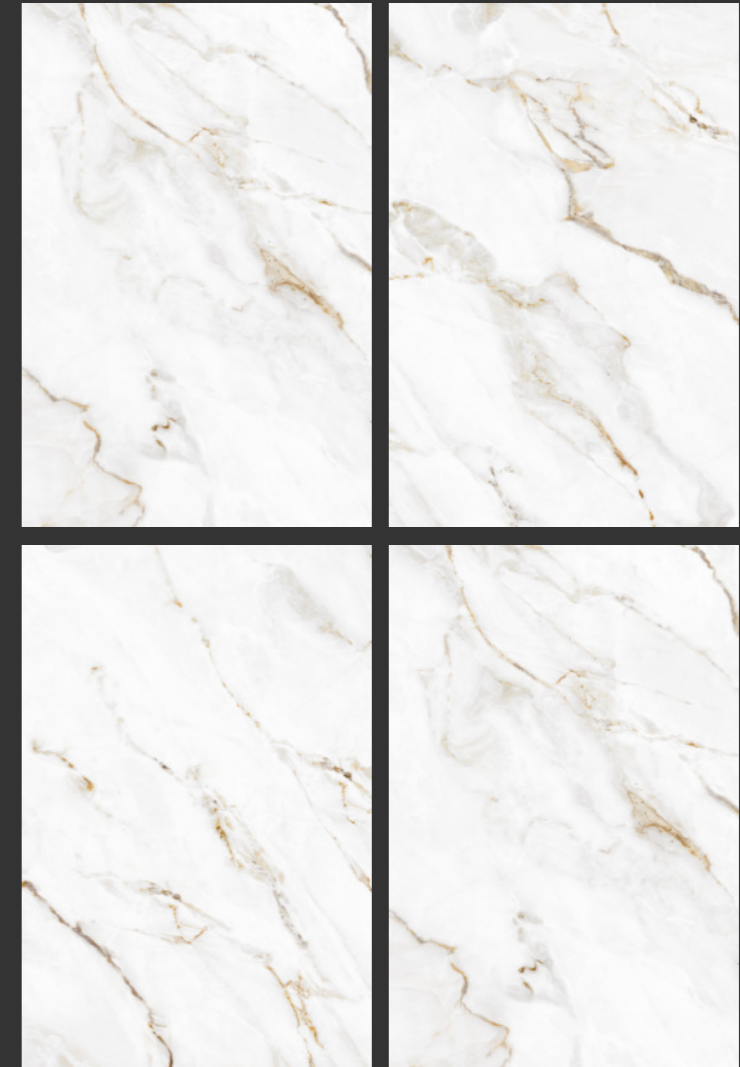

[BACK TO INDEX](#)

SNOW WHITE

Size
1200x1800mm

Finish
Glossy

Random
03