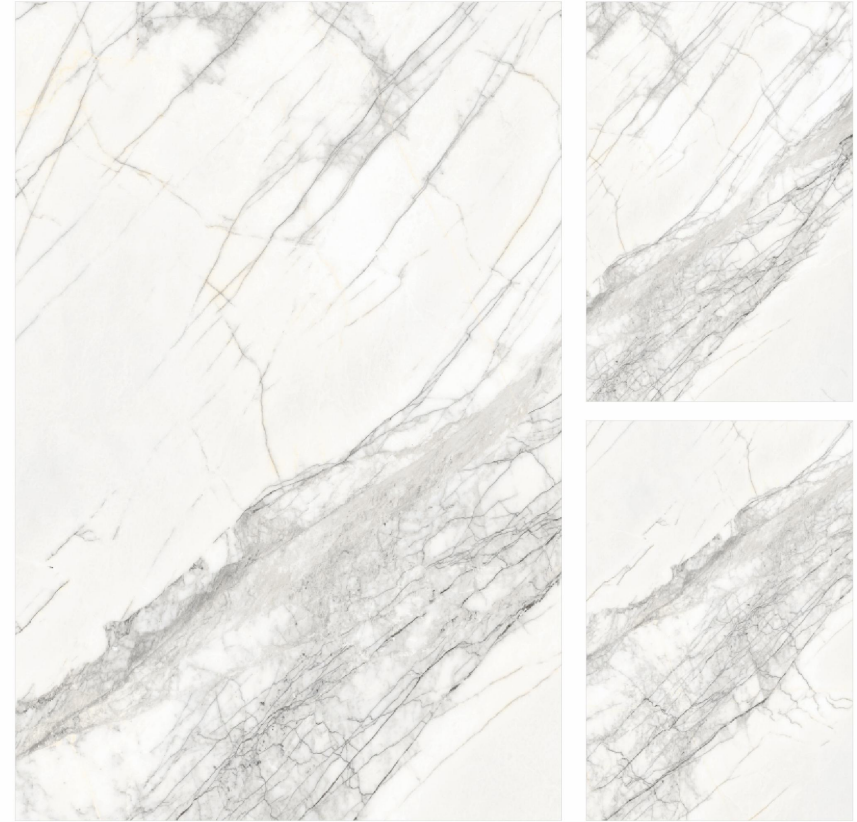

Linea Divina

Size: 120x180 cm
Finish: Glossy

Available
Random

Thickness
9 mm

 [BACK TO INDEX](#)

Wall:
Linea Divina / 120x180 / 48"x72" / Glossy
Floor:
Linea Divina / 120x180 / 48"x72" / Glossy

Wall:
Fluence White / 120x180 / 48"x72" / Glossy
Floor:
Fluence White / 120x180 / 48"x72" / Glossy