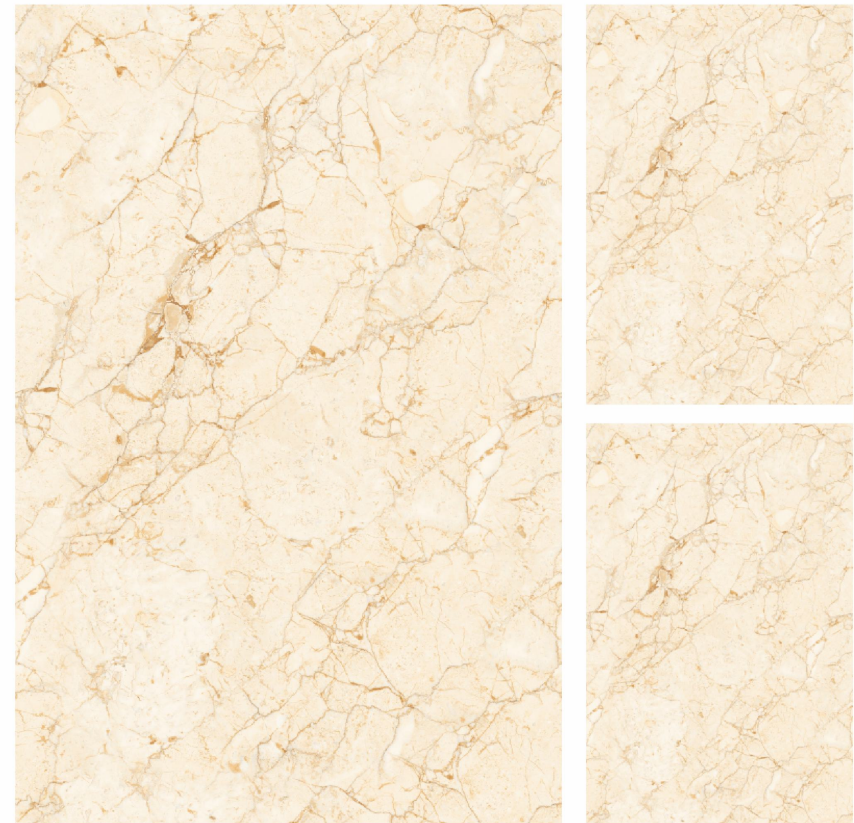

Cicilia Beige

Size: 120x180 cm
Finish: Glossy

Available
Random

Thickness
9 mm