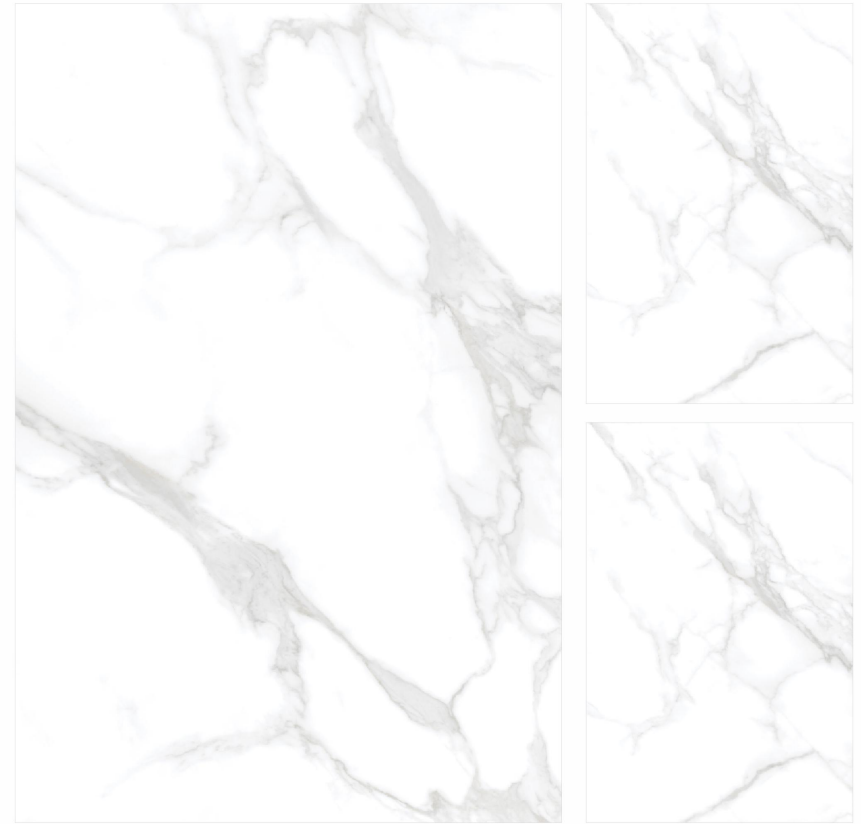

Size: 120x180 cm
Finish: Glossy

Available
Random

Thickness
9 mm

Floor:
Pulidio Bianco / 120x180 / 48"x72" / Glossy

Floor:
Staturio Eleganza / 120x180 / 48"x72" / Glossy

Staturio Eleganza

Size: 120x180 cm
Finish: Glossy