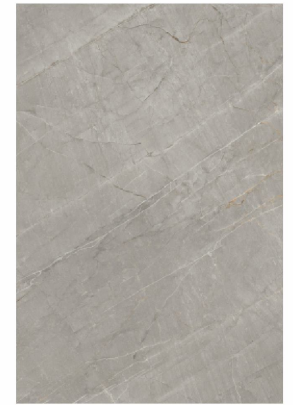

Fusion Stone Gris

Size: 120x180 cm
Finish: Glossy

Available
Random

Thickness
9 mm