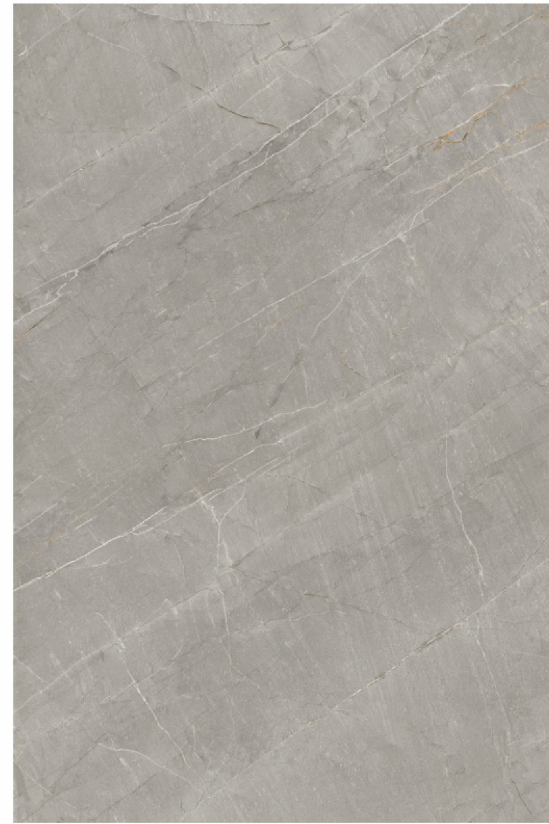

Fusion Stone Gris

Size: 120x180 cm
Finish: Glossy

Available
Random

Thickness
9 mm