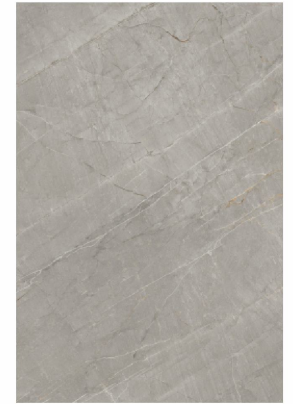

Available
Random

Thickness
9 mm

 [BACK TO INDEX](#)

Fusion Stone Gris

Size: 120x180 cm
Finish: Glossy

Available
Random

Thickness
9 mm

Floor:
Fusion Stone Gris/ 120x180 / 48"x72" / Glossy