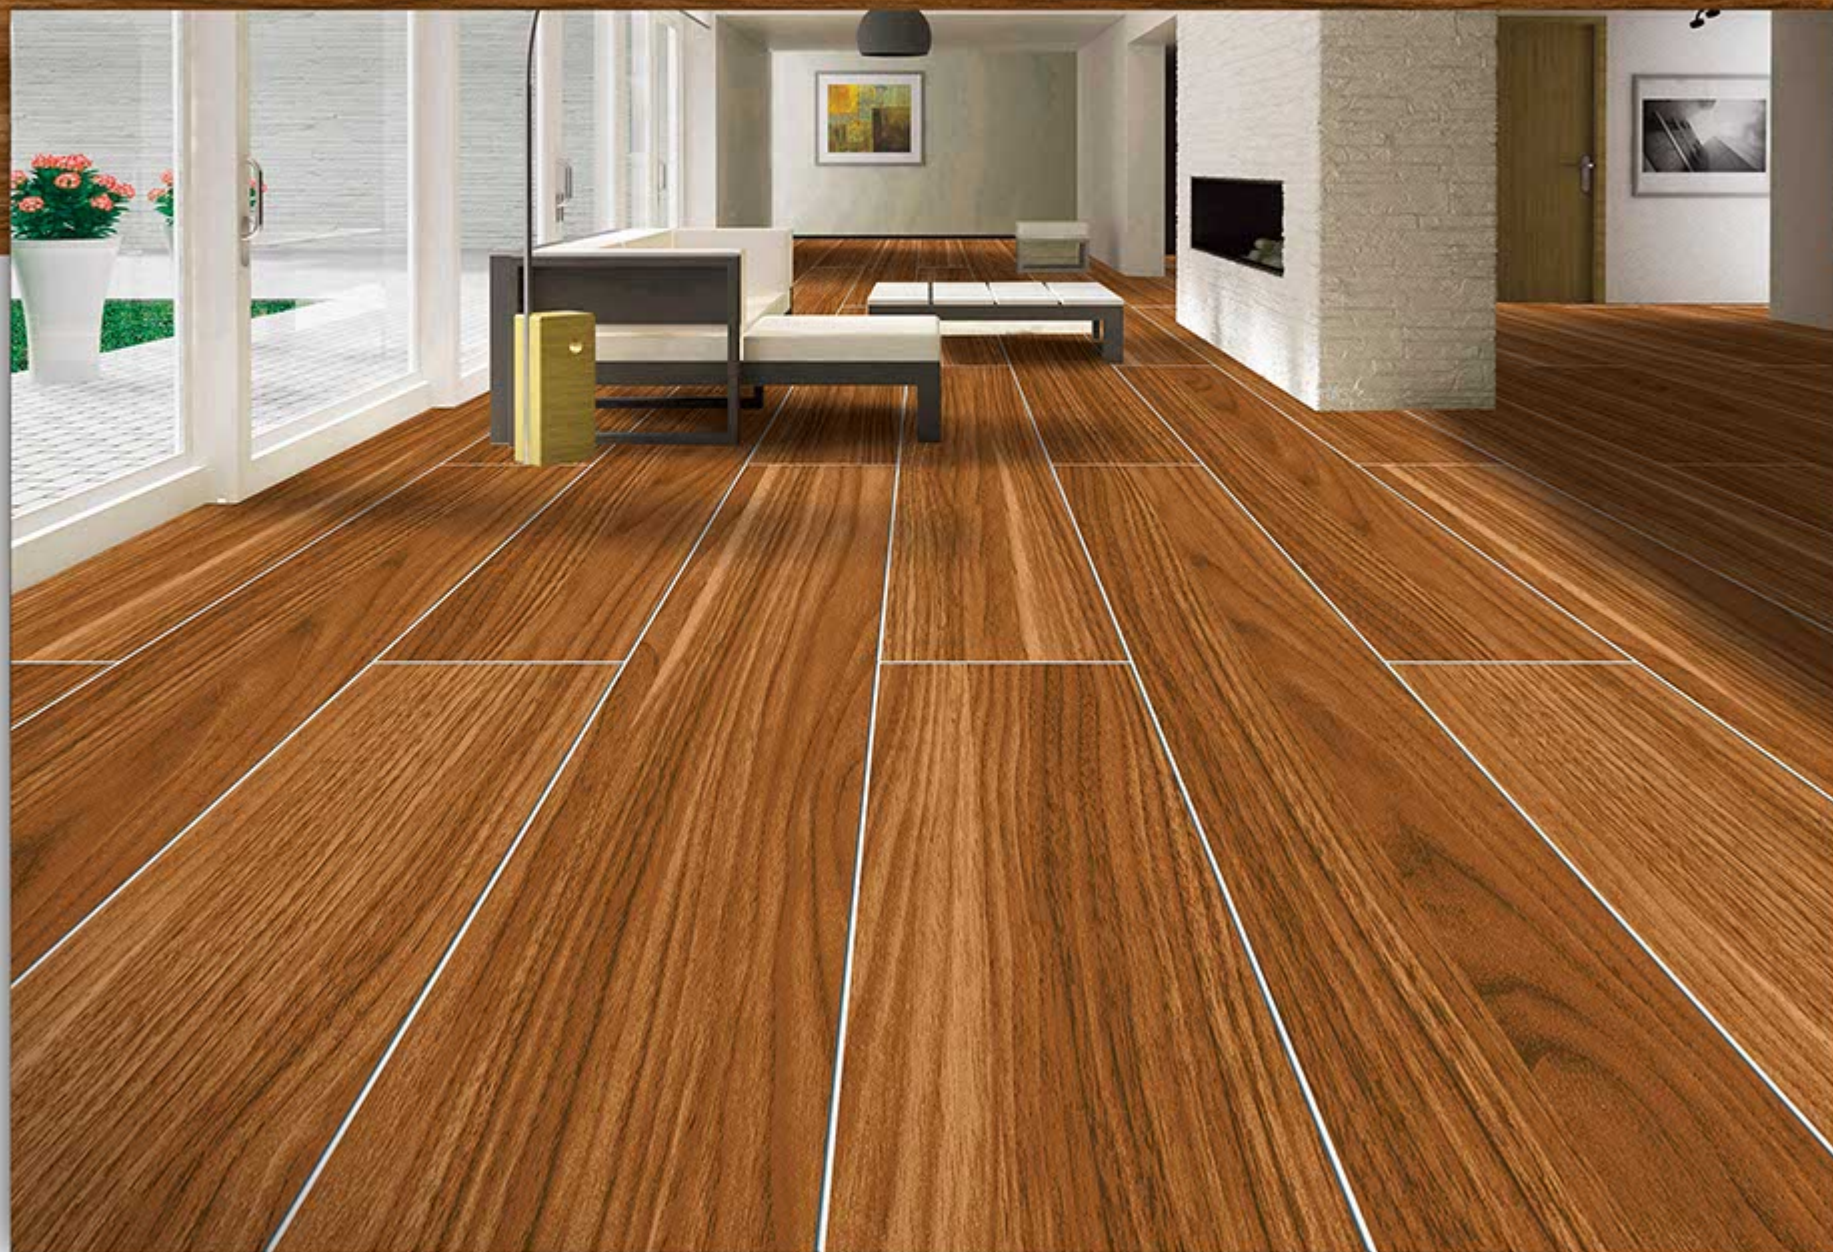

18395

FINISH
MATT

200X
1200MM

PUNCH - 015