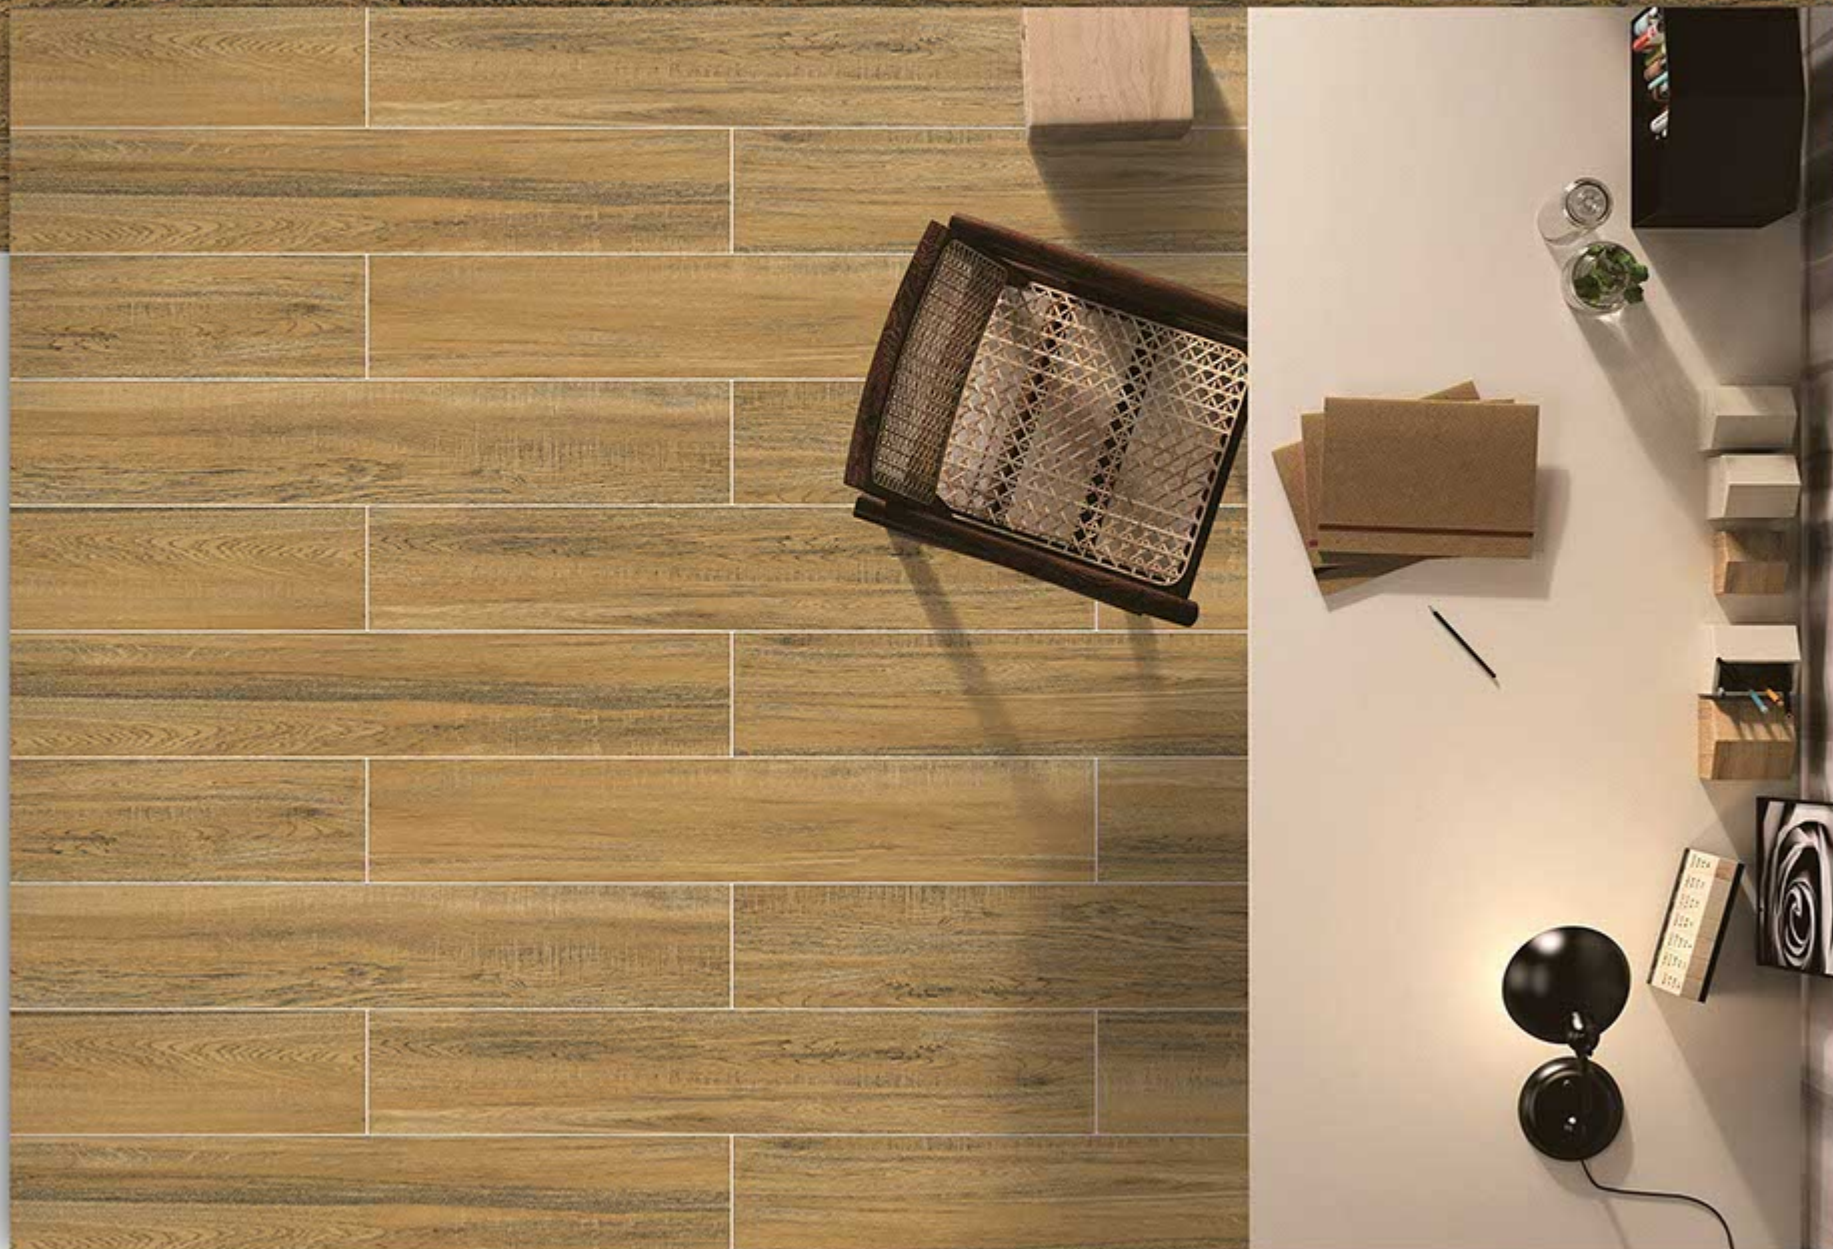

# 18450

RANDOM

**18450**

FINISH  
MATT

200X  
1200MM

PUNCH - 015