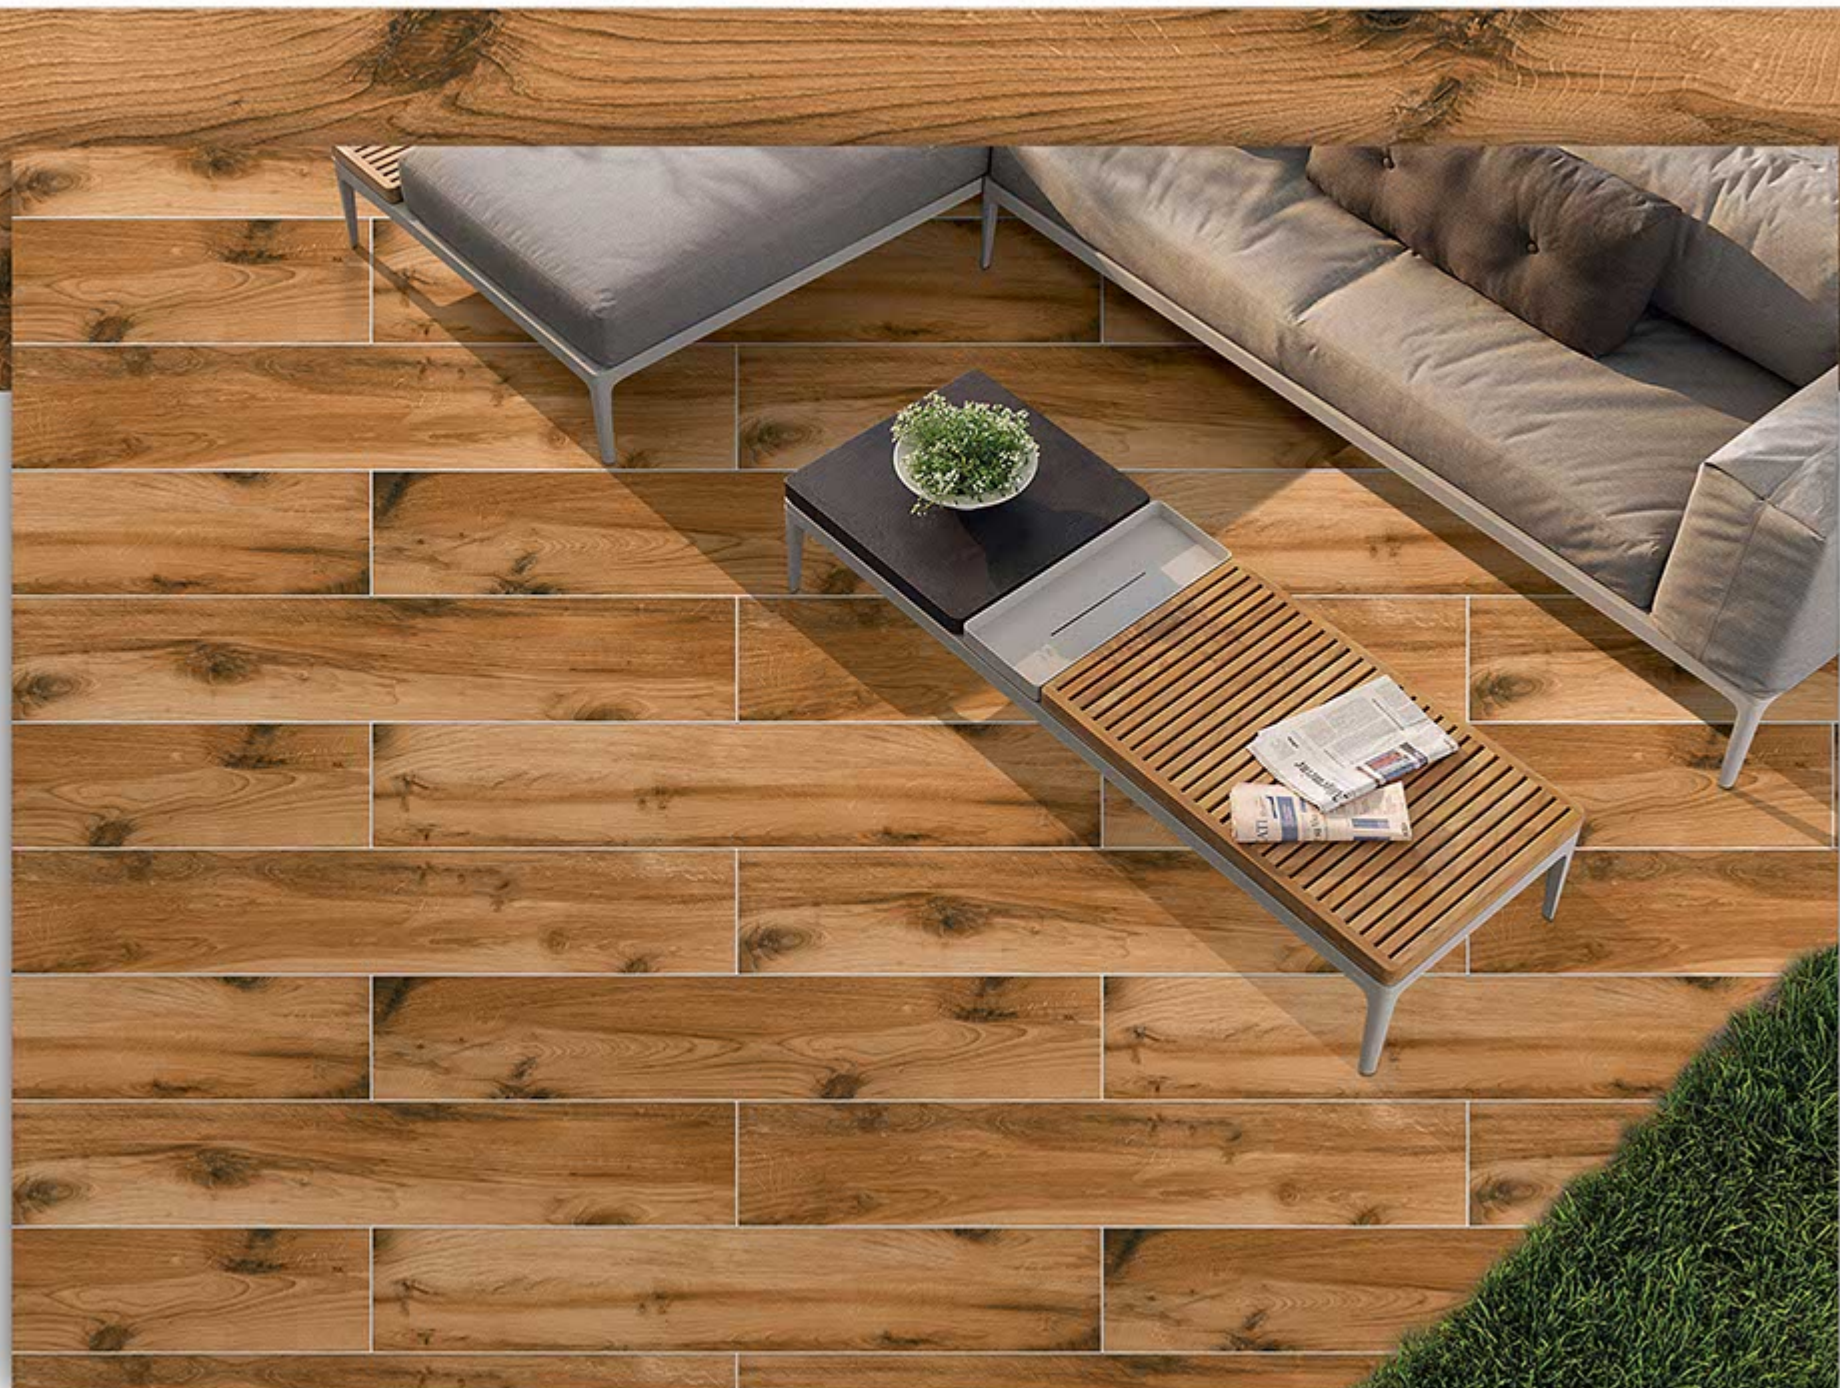

18519

FINISH
MATT

200X
1200MM

PUNCH - 015