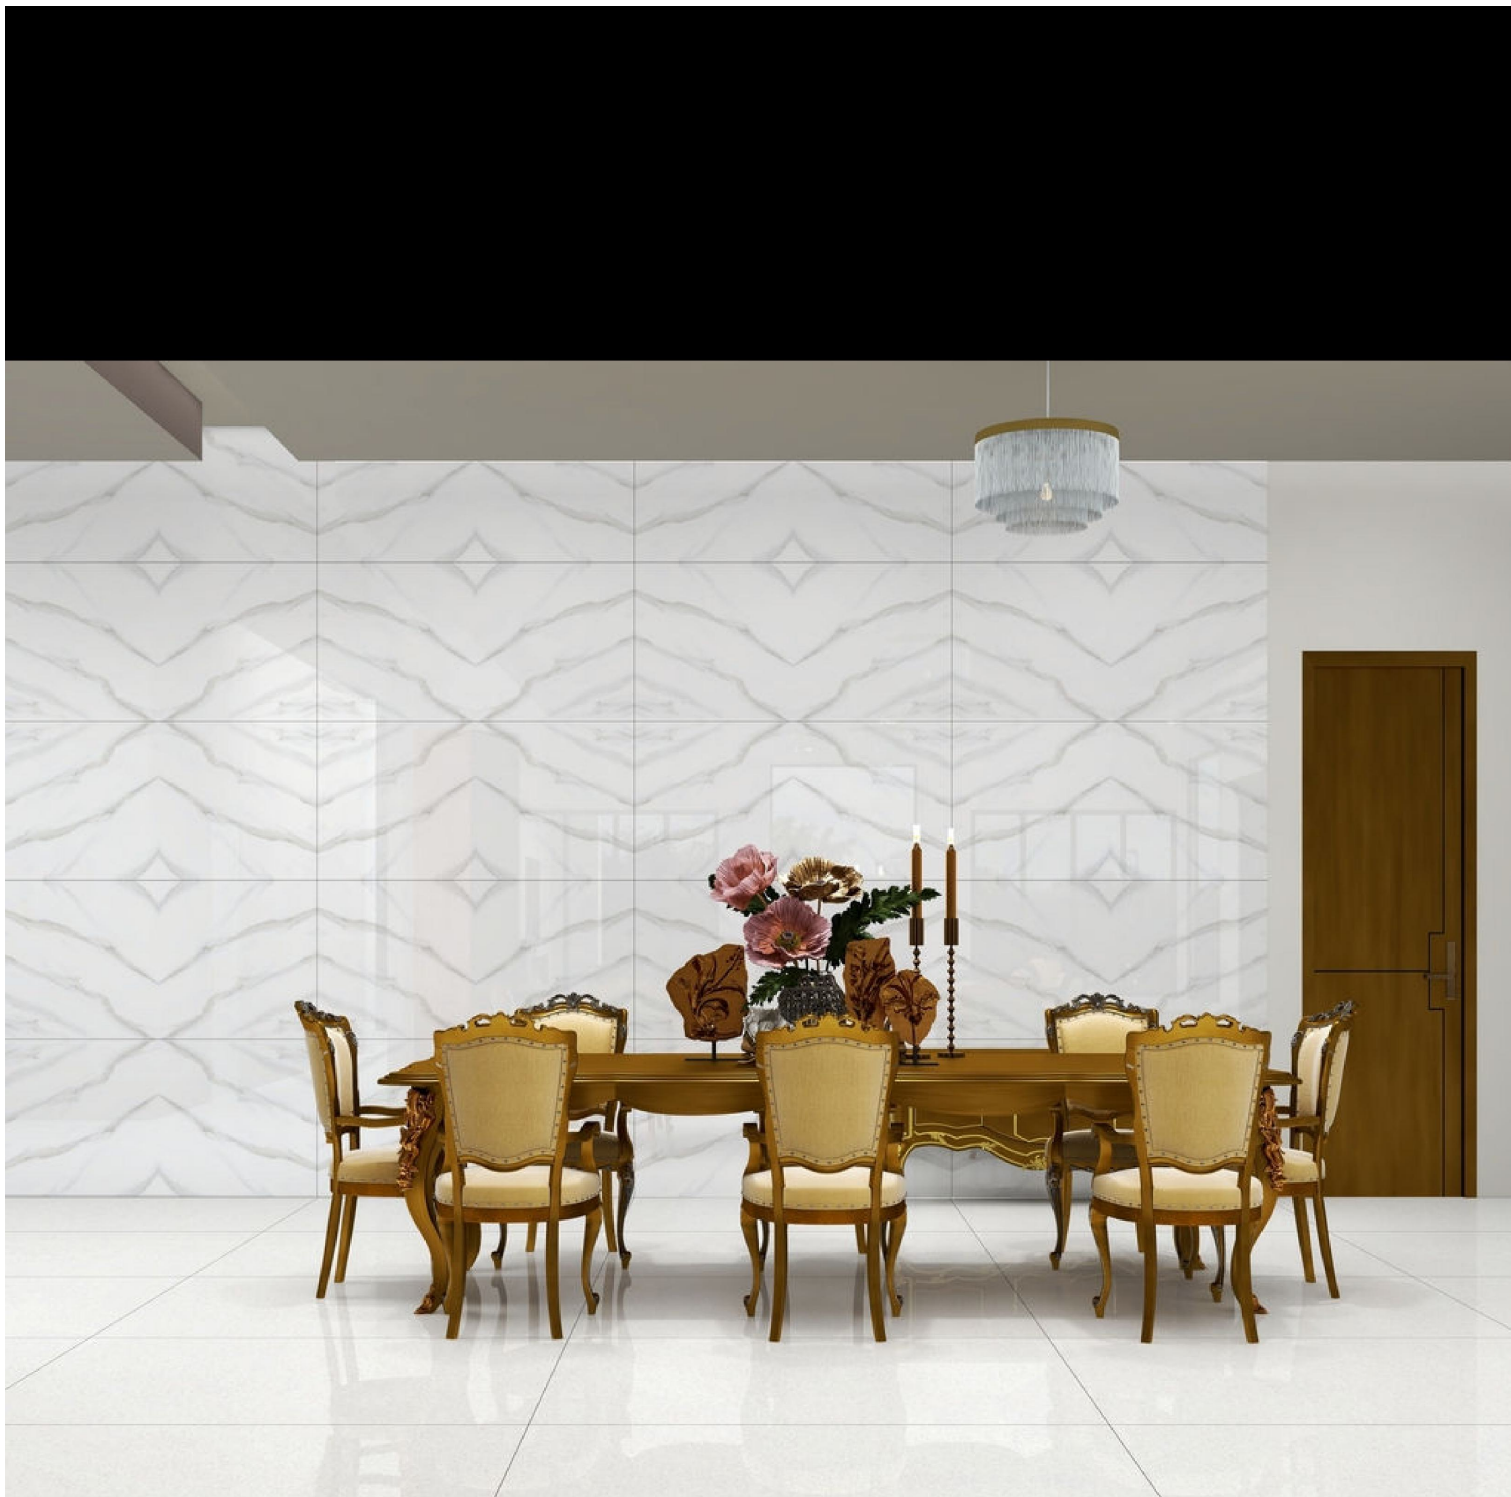

BK 017

EASY TO
MAINTAIN

EASY TO
CLEAN

STAIN
RESISTANT

RESISTANT
TO CHEMICALS

WATERPROOF

ECOLOGICAL

FROST
RESISTANT

HIGH
STRENGTH