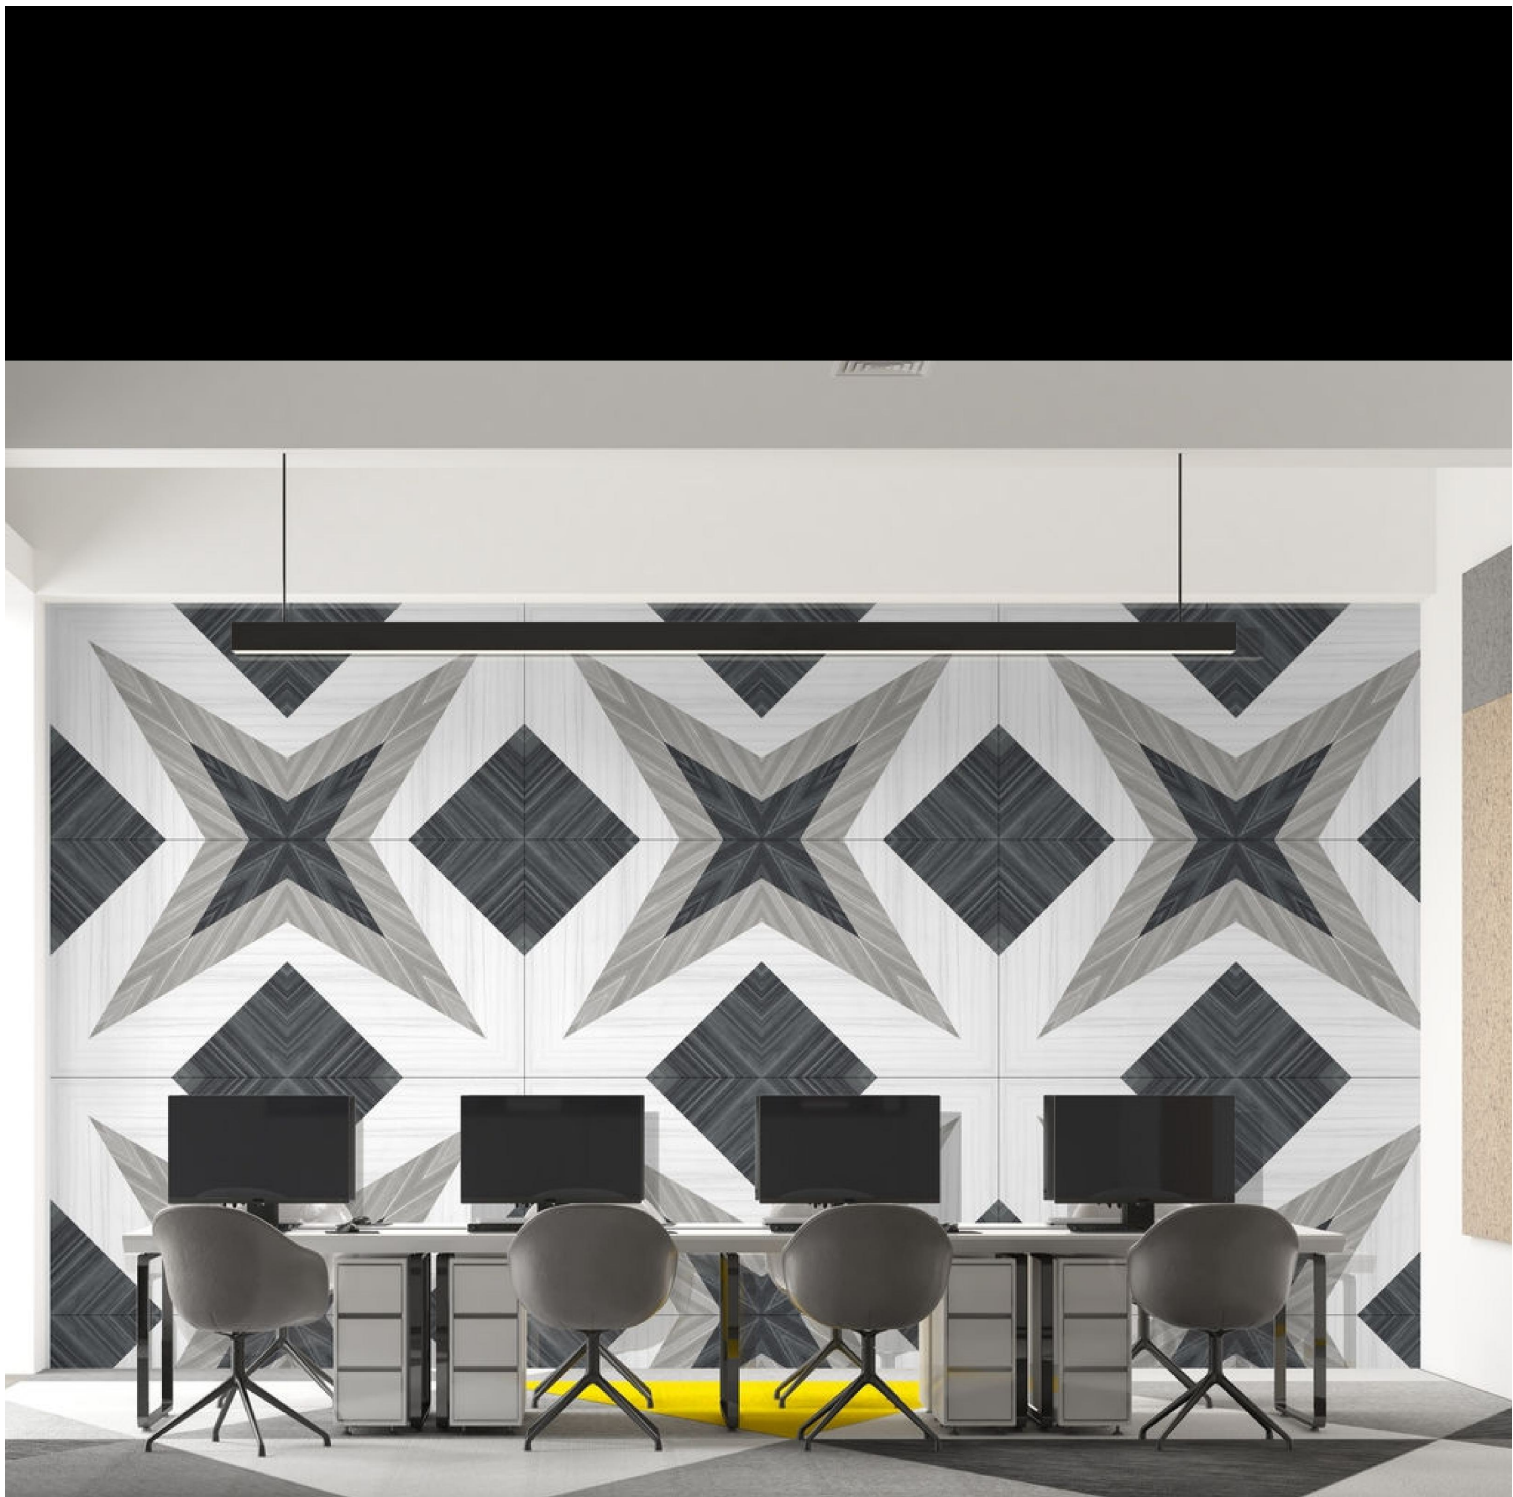

BK 012

EASY TO
MAINTAIN

EASY TO
CLEAN

STAIN
RESISTANT

RESISTANT
TO CHEMICALS

WATERPROOF

ECOLOGICAL

FROST
RESISTANT

HIGH
STRENGTH