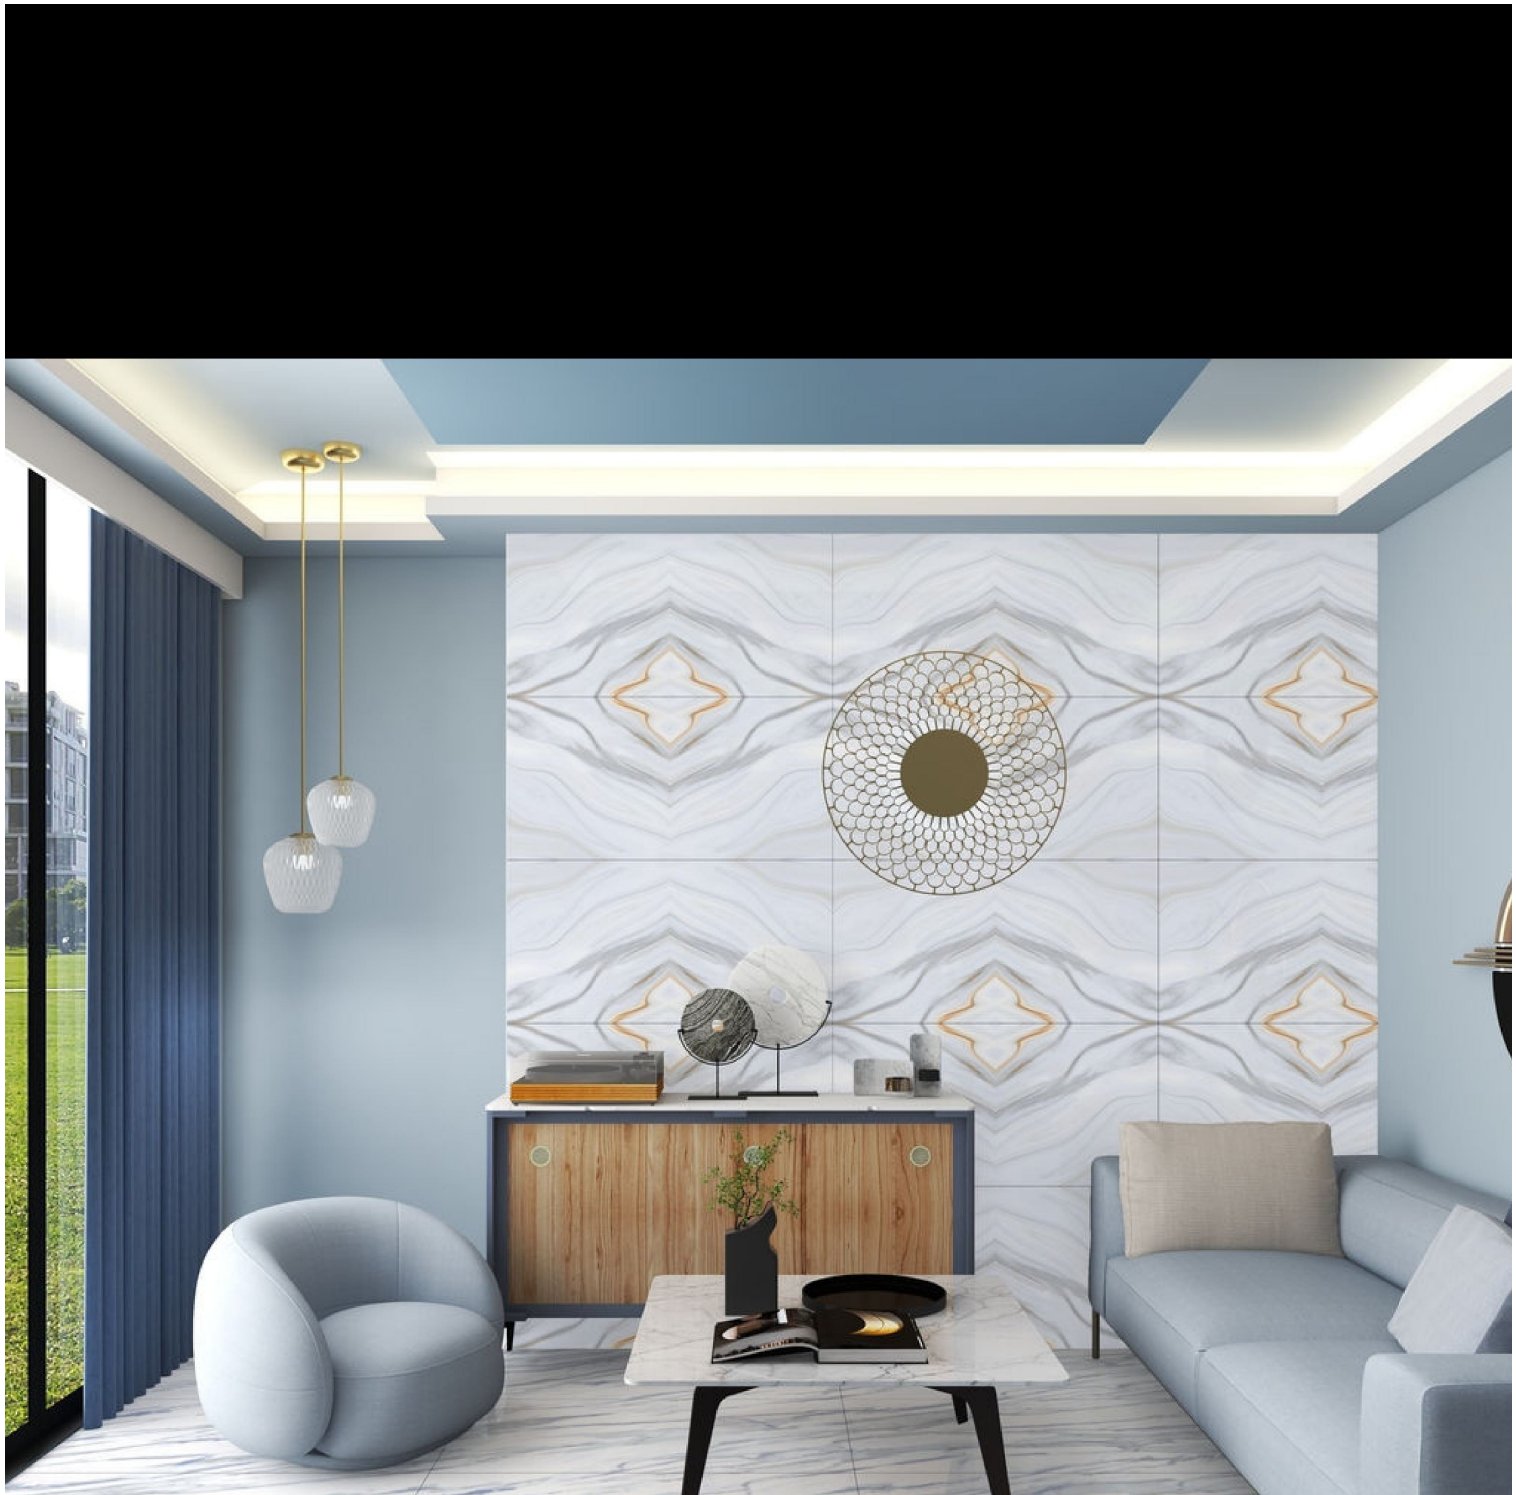

BK 018

EASY TO
MAINTAIN

EASY TO
CLEAN

STAIN
RESISTANT

RESISTANT
TO CHEMICALS

WATERPROOF

ECOLOGICAL

FROST
RESISTANT

HIGH
STRENGTH