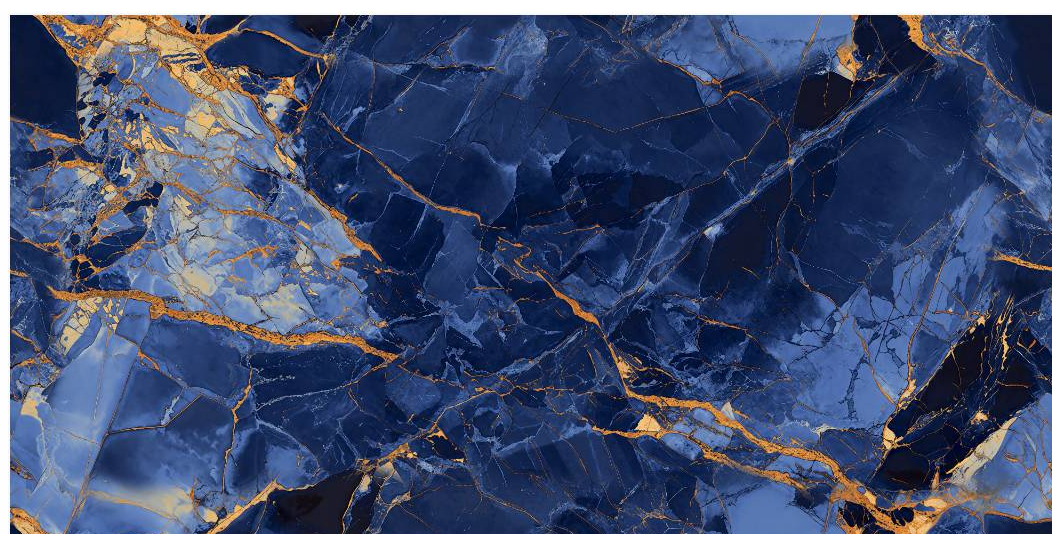

SPRAY AZUL

600x
1200mm

Finish : HIGH GLOSSY

Random : 4 FACE