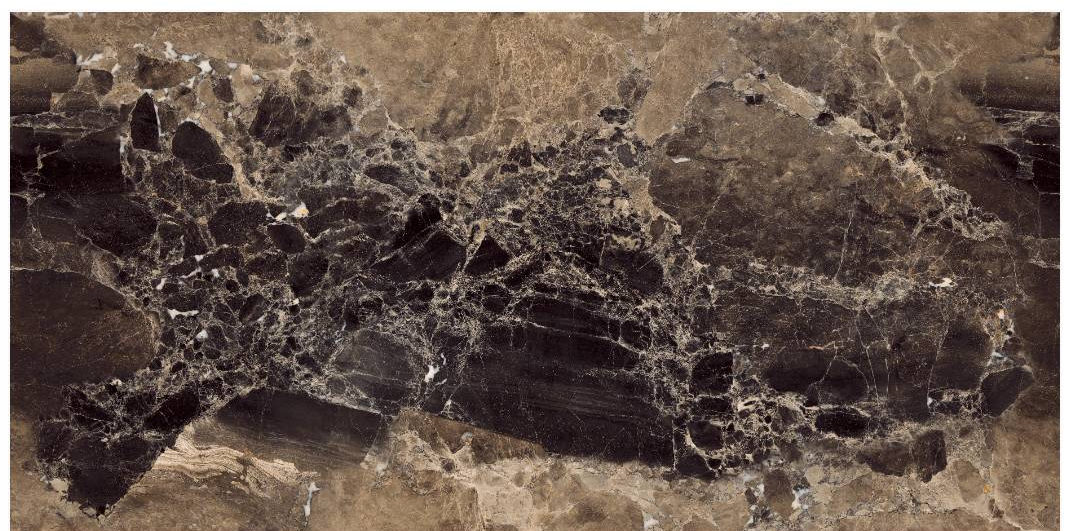

EMPEROR COFFEE

600x
1200mm

Finish : HIGH GLOSSY

Random : 3 FACE