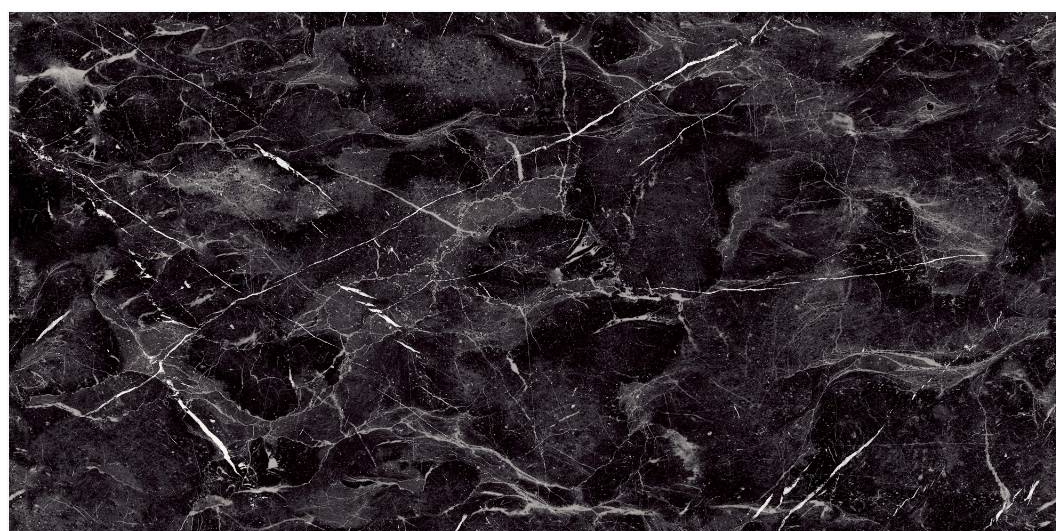

600x
1200mm

ALVIC BLACK

Finish : HIGH GLOSSY

Random : 5 FACE