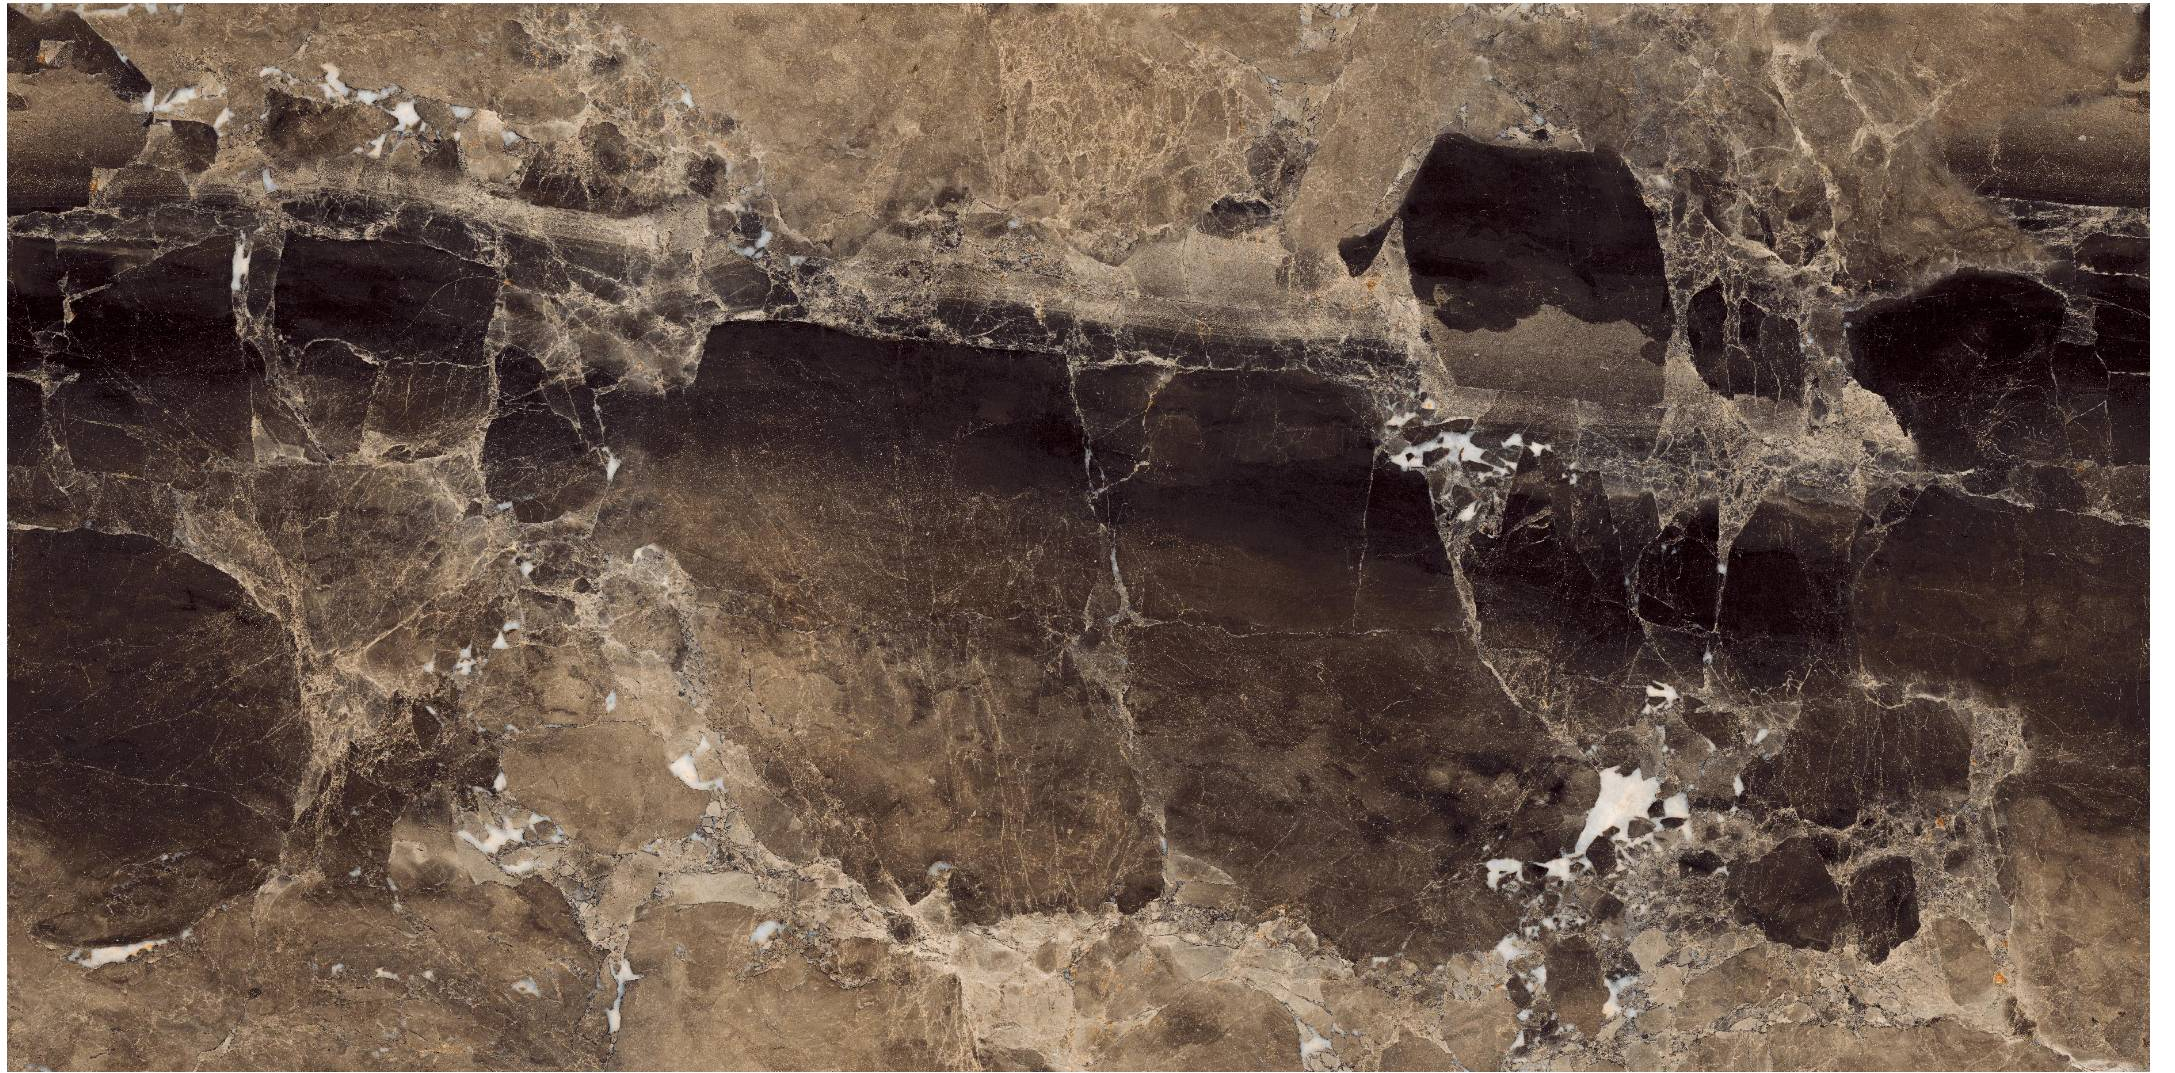

EMPEROR COFFEE

600x
1200mm

Finish : HIGH GLOSSY

Random : 3 FACE