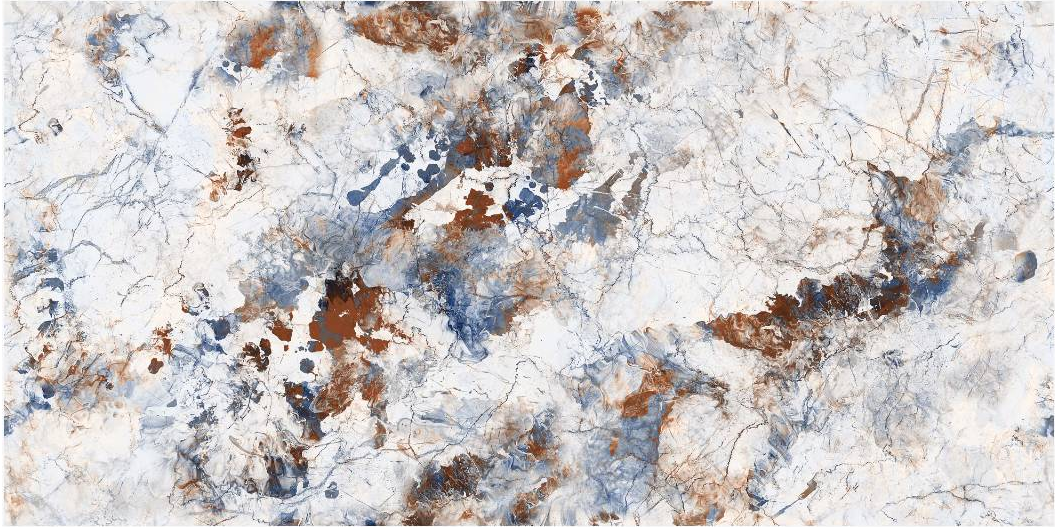

ESTA WHITE

600x
1200mm

Finish : HIGH GLOSSY

Random : 5 FACE