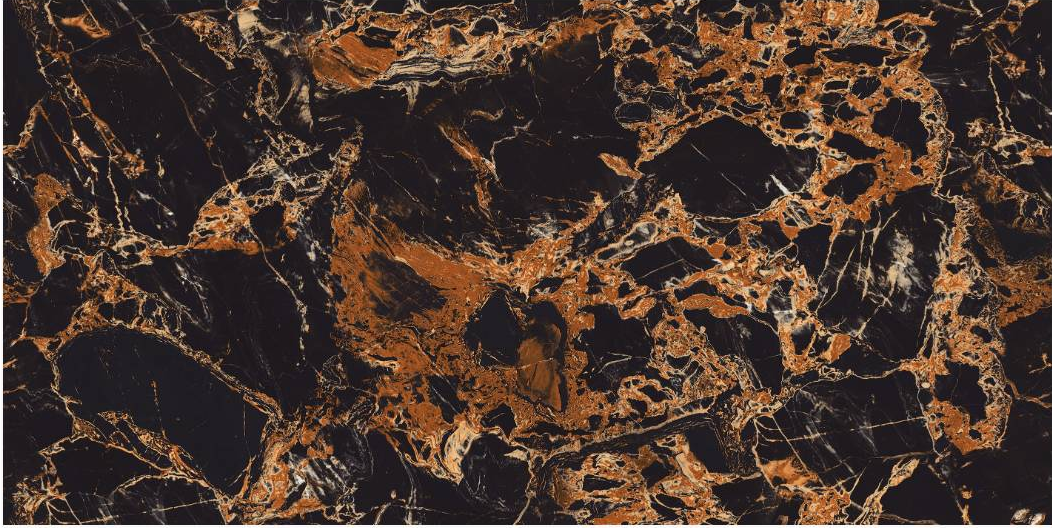

600x
1200mm

HAVIER EMPRADOR

Finish : HIGH GLOSSY

Random : 3 FACE