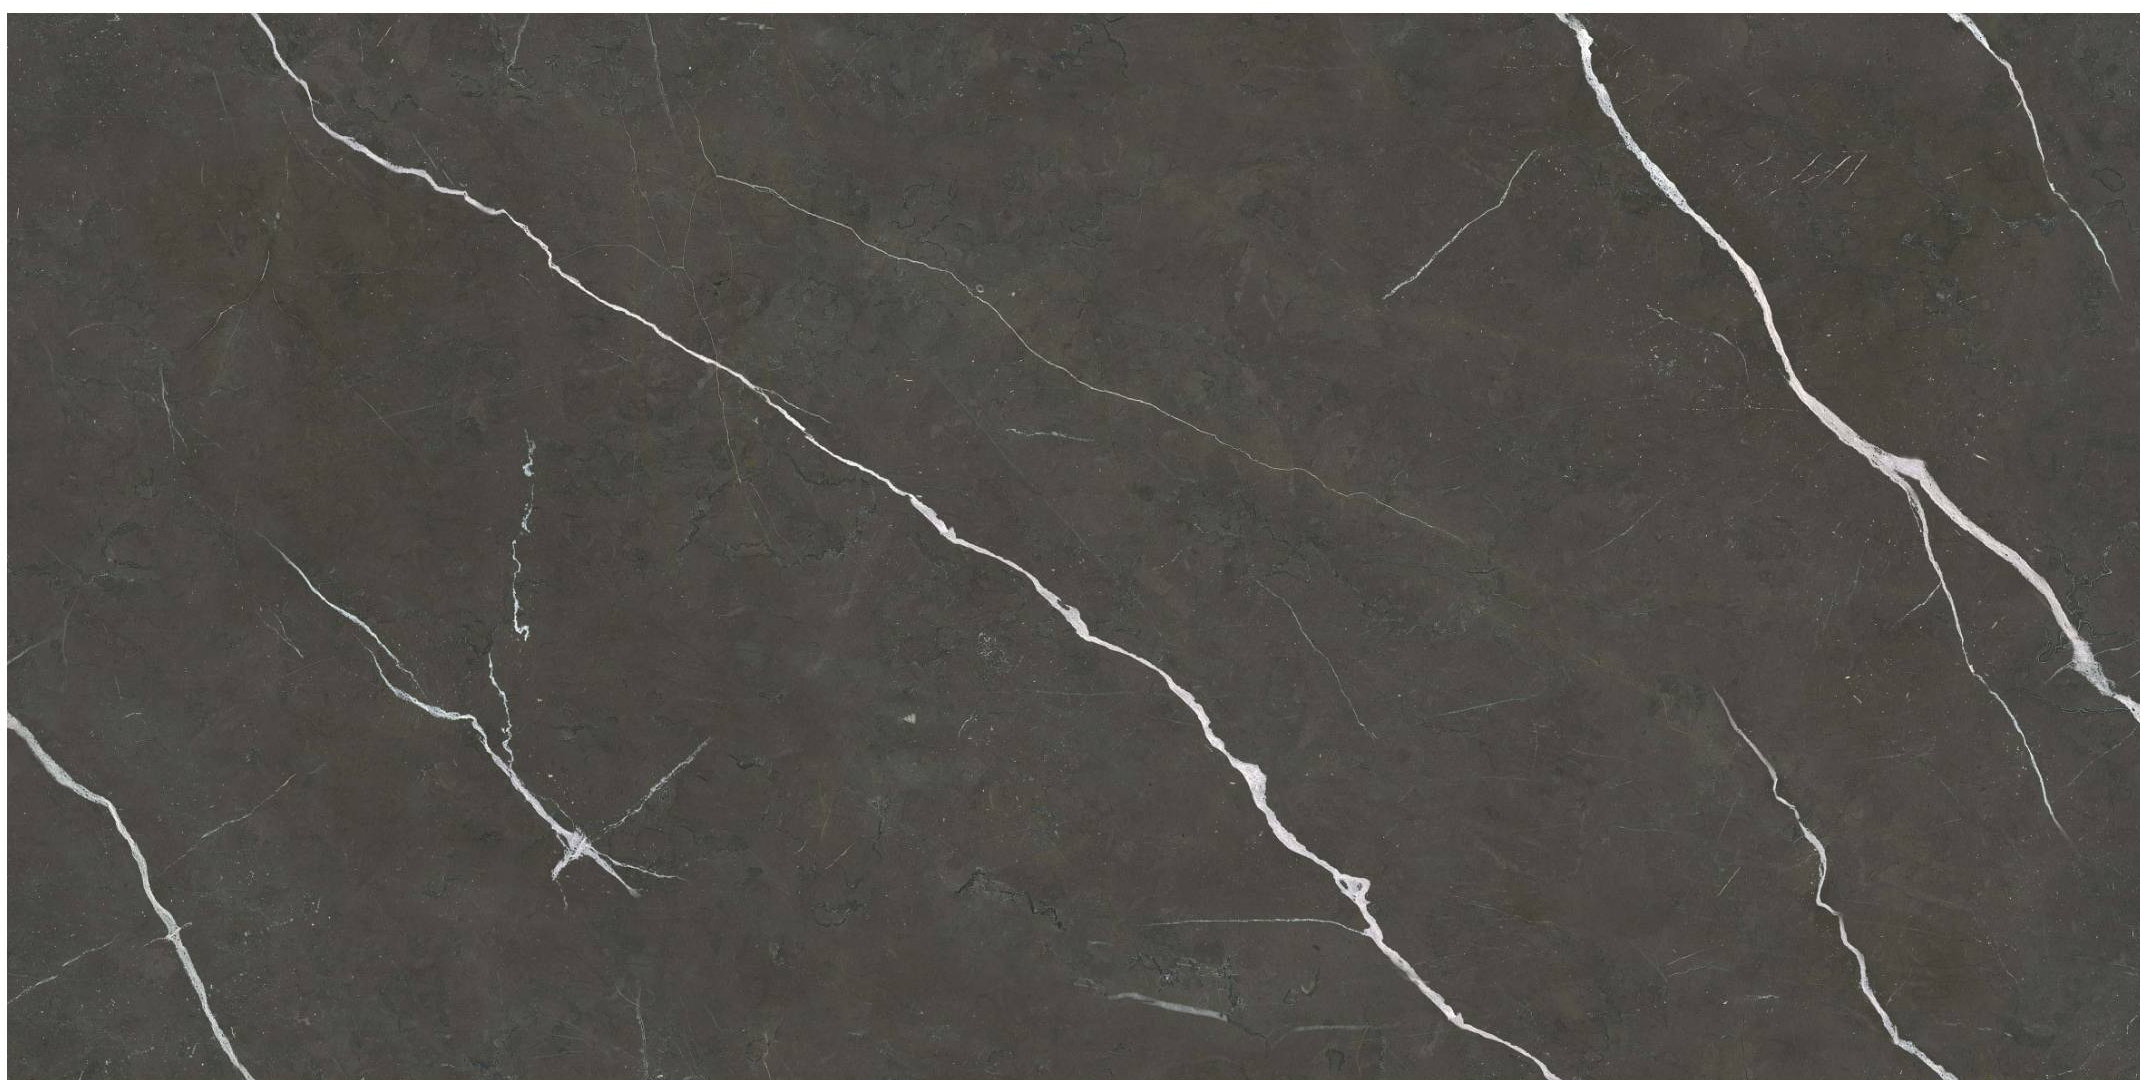

600x
1200mm

ASTONIA VERDE

Finish : HIGH GLOSSY

Random : 4 FACE