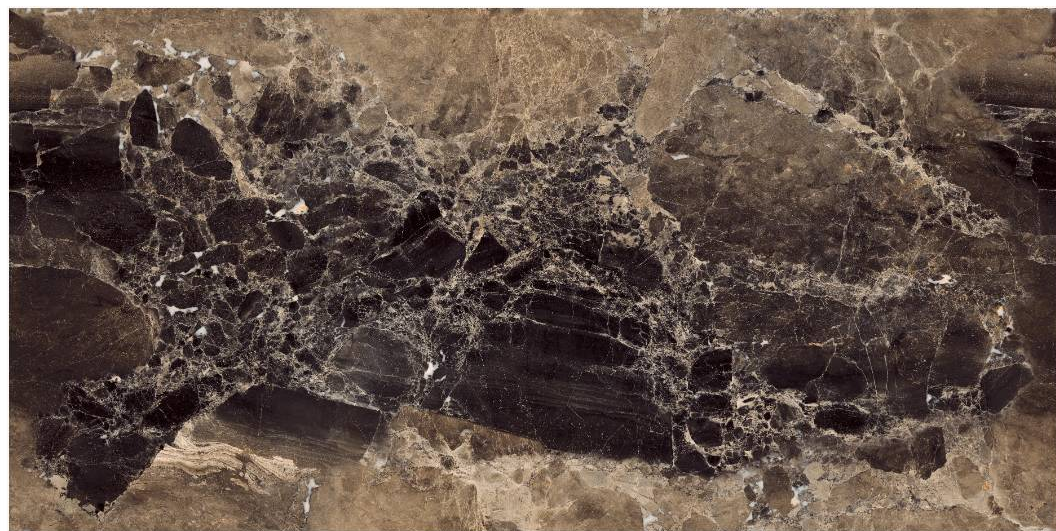

EMPEROR COFFEE

600x
1200mm

Finish : HIGH GLOSSY

Random : 3 FACE