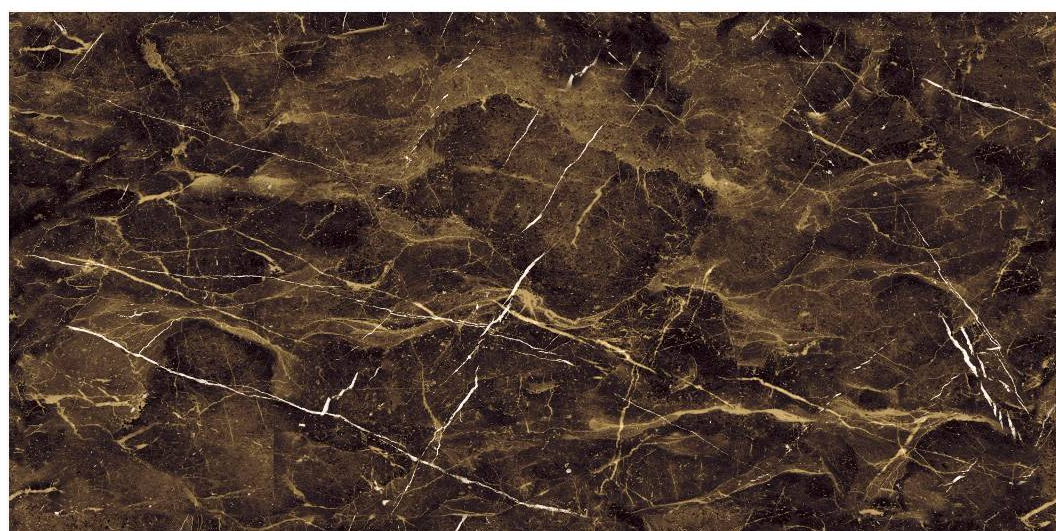

600x
1200mm

ALVIC BLOND

Finish : HIGH GLOSSY

Random : 5 FACE