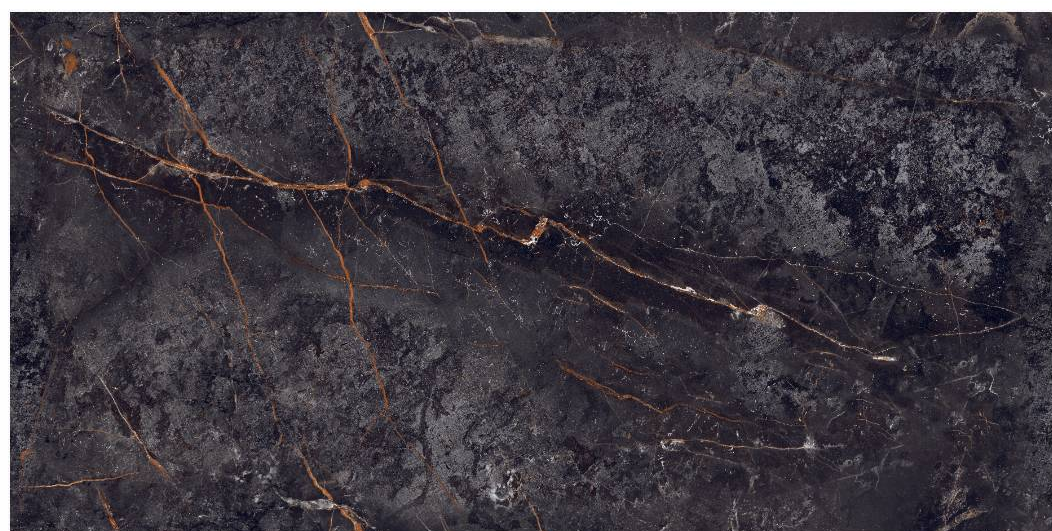

600x
1200mm

SHINE NERO

Finish : HIGH GLOSSY

Random : 4 FACE

BACK TO
INDEX