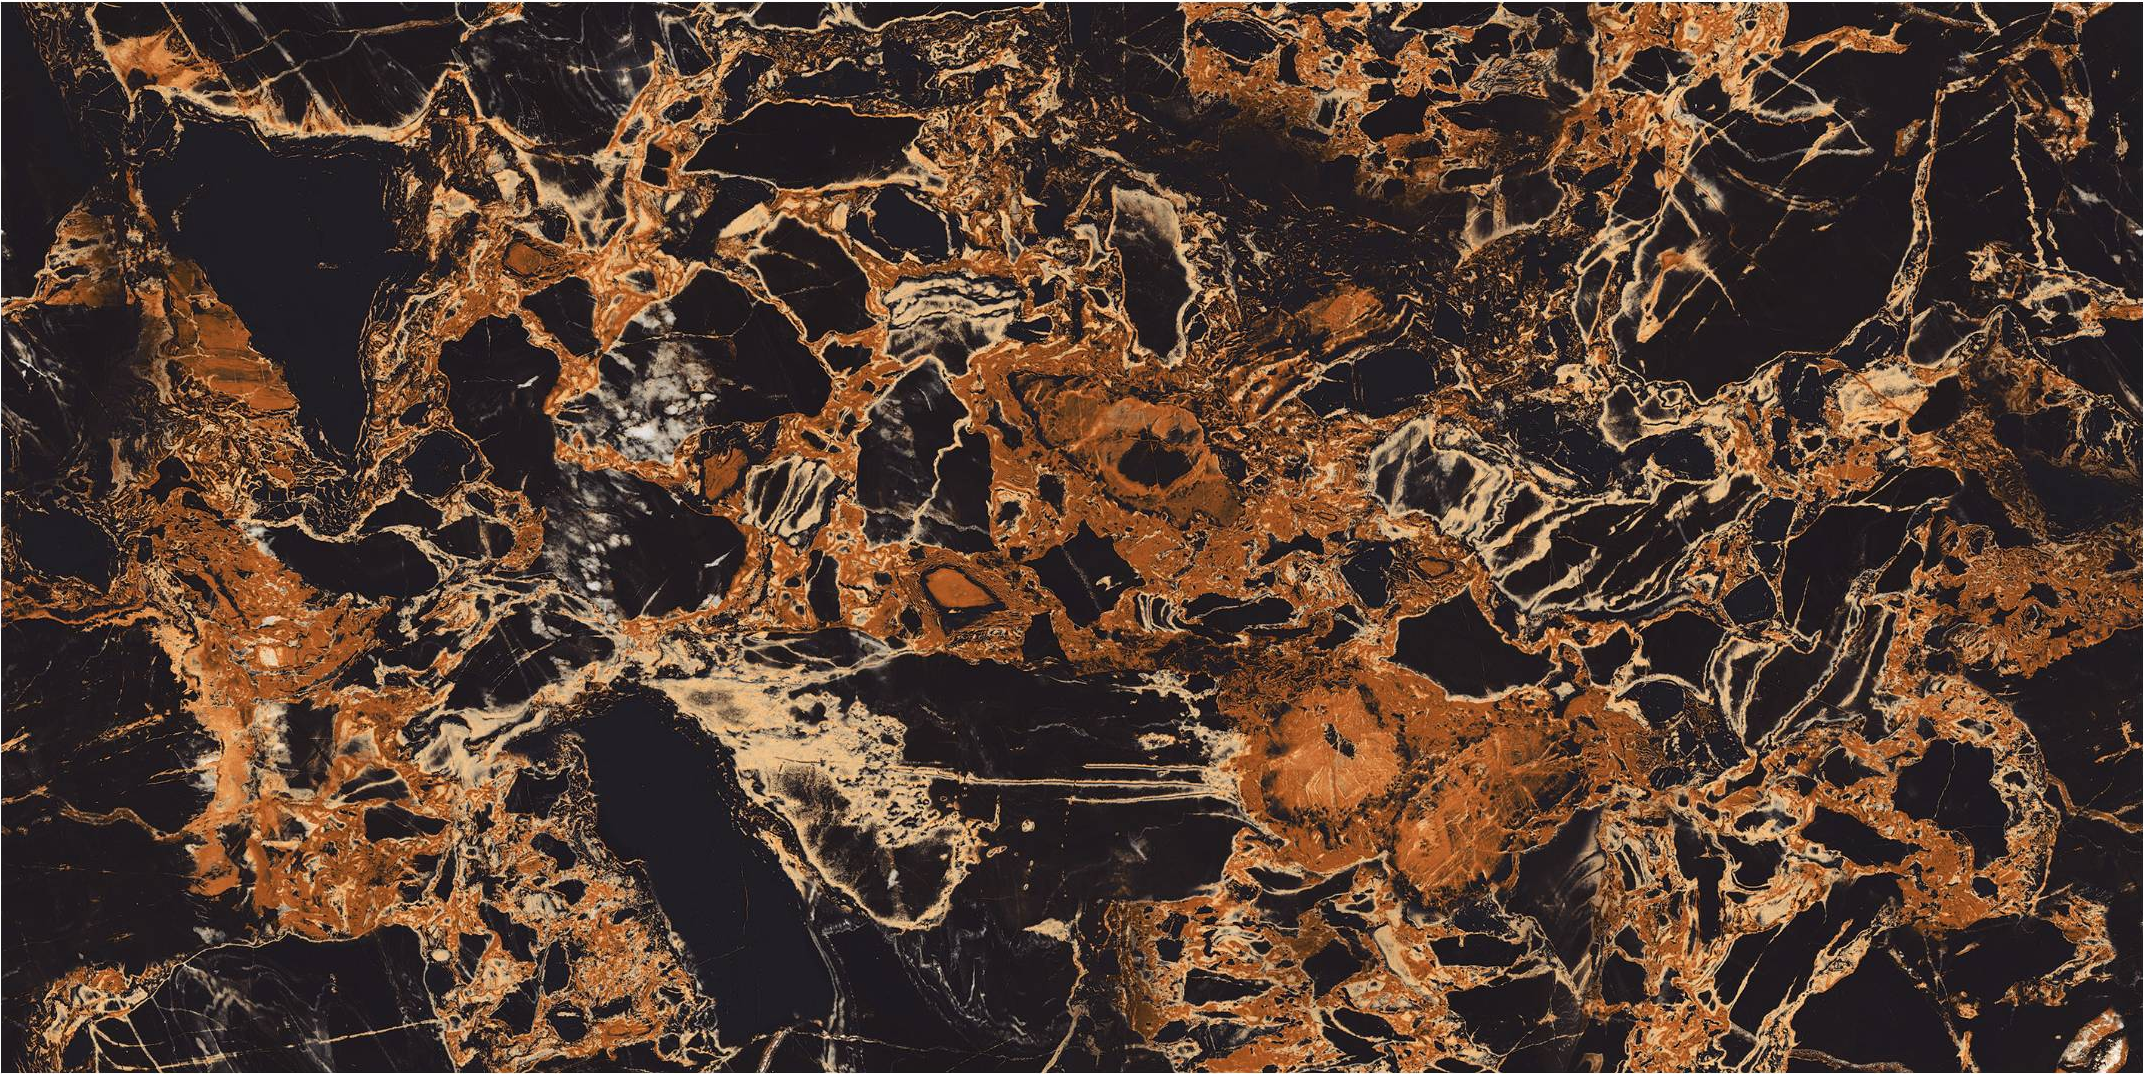

600x
1200mm

HAVIER EMPRADOR

Finish : HIGH GLOSSY

Random : 3 FACE