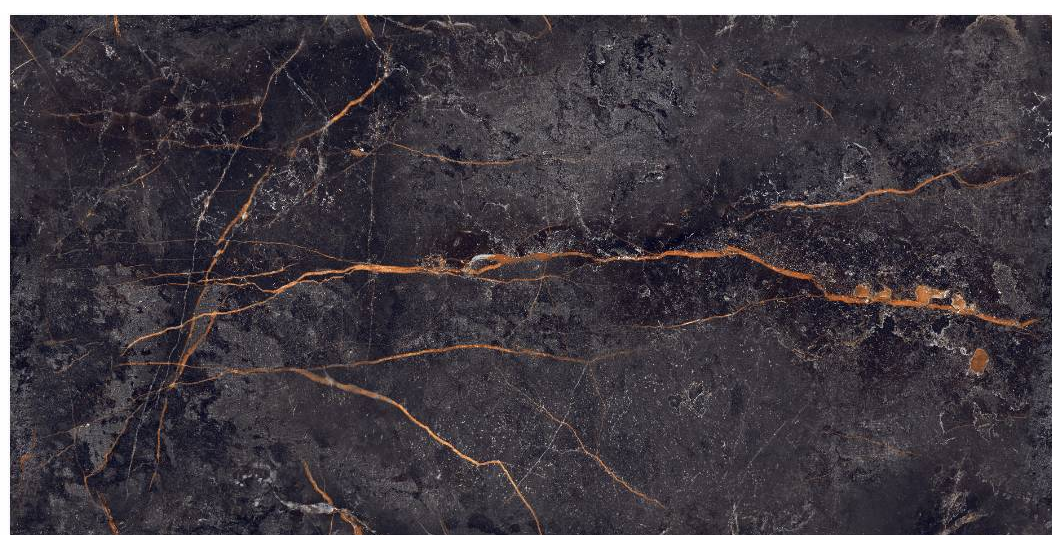

600x
1200mm

SHINE NERO

Finish : HIGH GLOSSY

Random : 4 FACE

BACK TO
INDEX