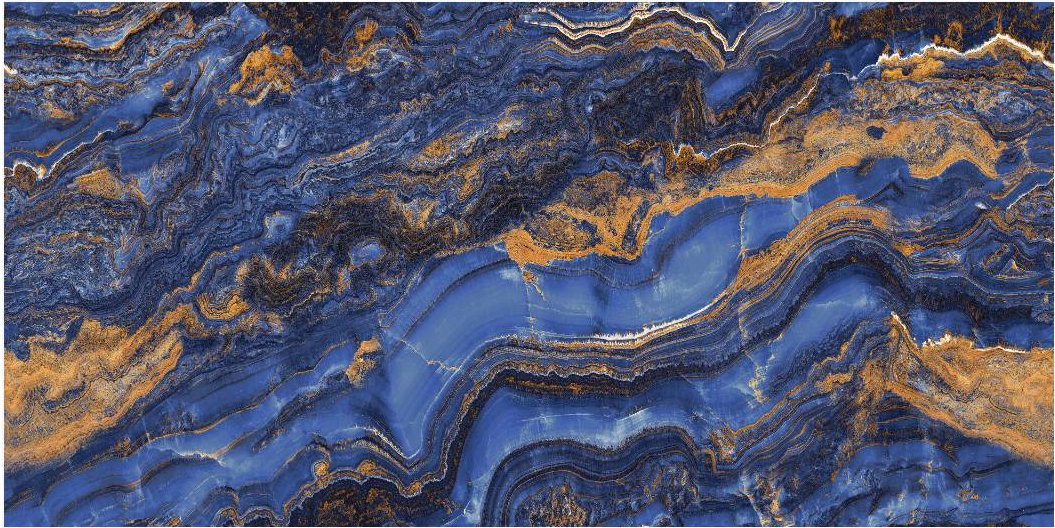

# BURGH BLUE

Finish : HIGH GLOSSY

Random : 4 FACE

600x  
1200mm