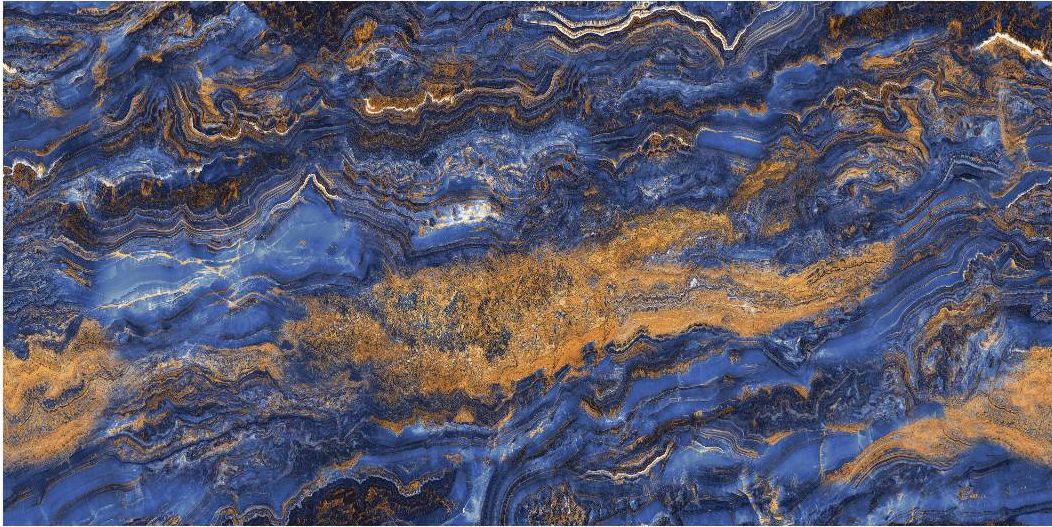

# BURGH BLUE

Finish : HIGH GLOSSY

Random : 4 FACE

600x  
1200mm