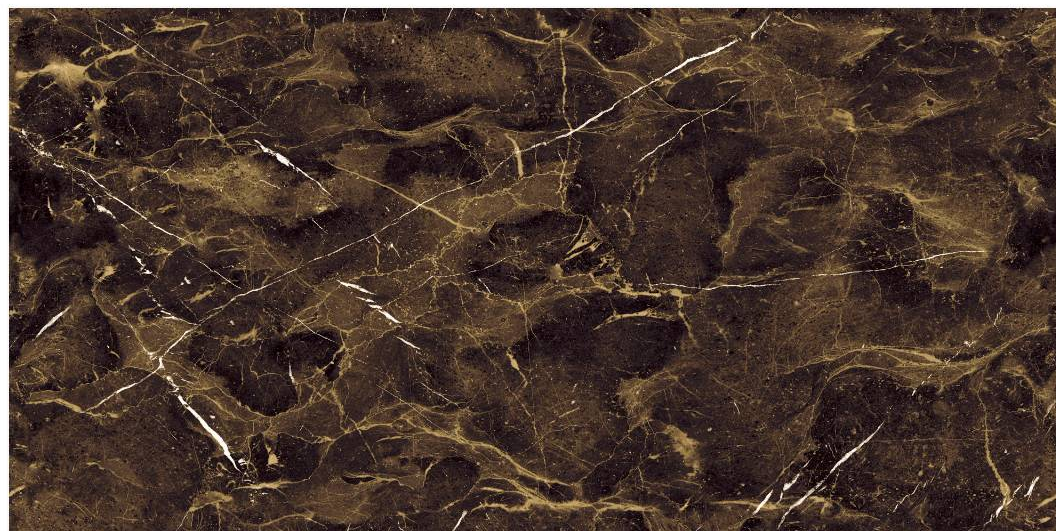

600x
1200mm

ALVIC BLOND

Finish : HIGH GLOSSY

Random : 5 FACE