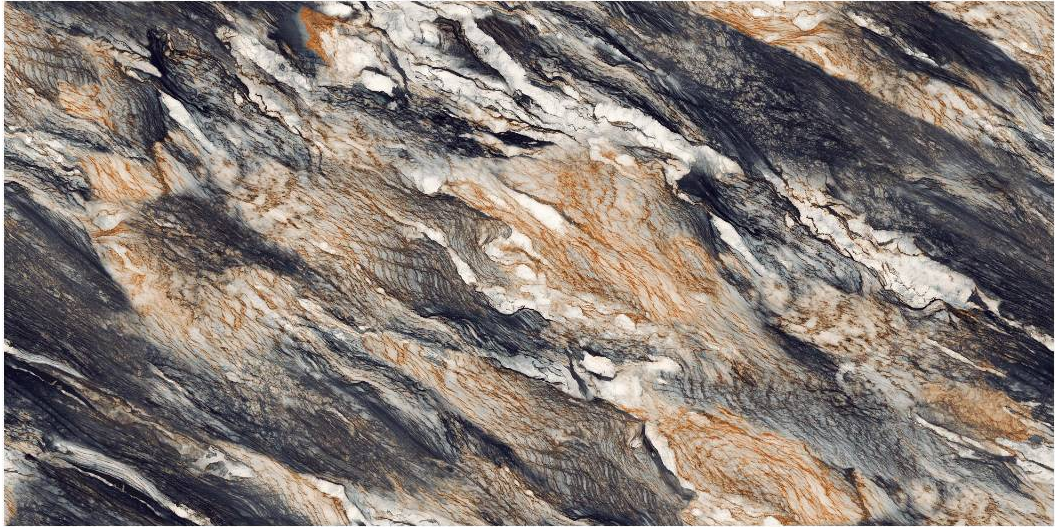

600x
1200mm

ALESSIA NATURAL

Finish : HIGH GLOSSY

Random : 3 FACE