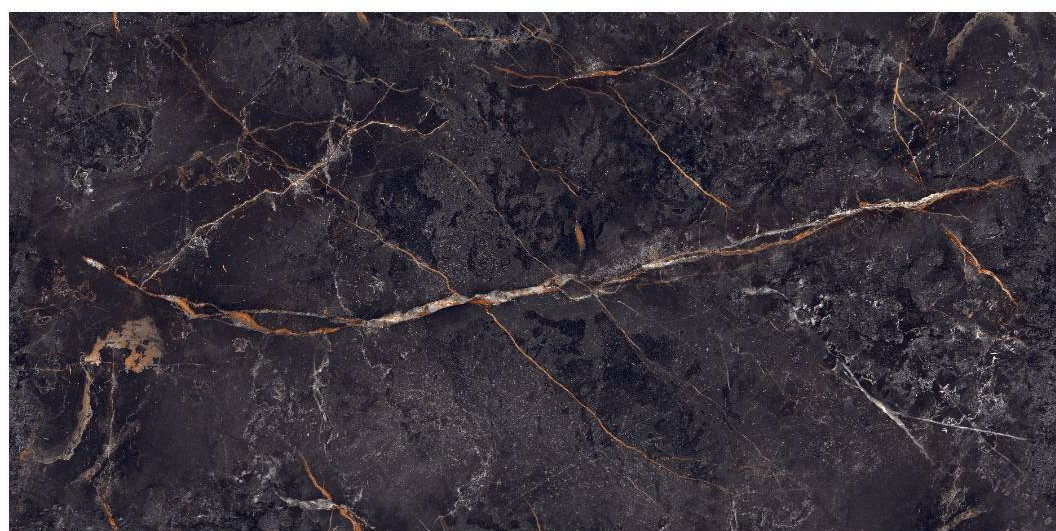

600x
1200mm

SHINE NERO

Finish : HIGH GLOSSY

Random : 4 FACE

BACK TO
INDEX