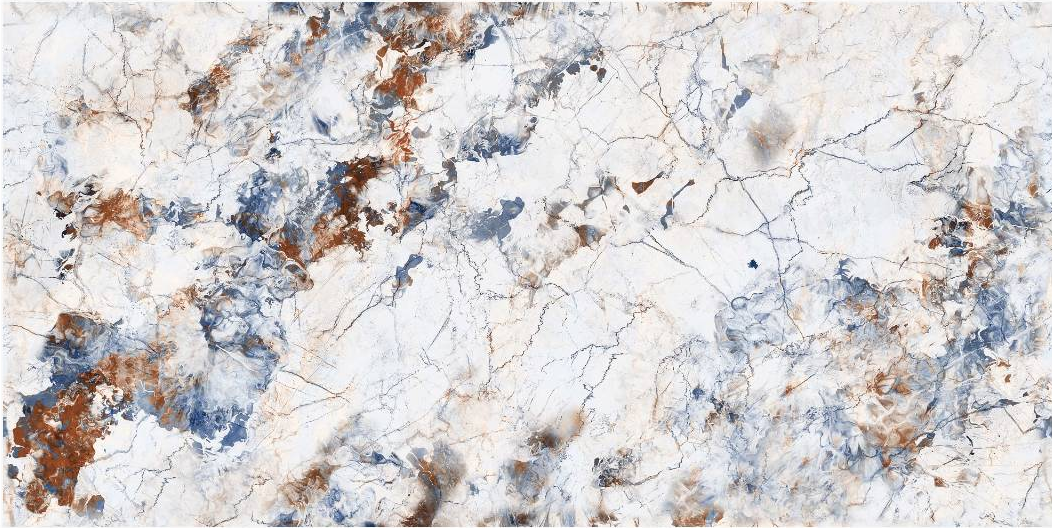

ESTA WHITE

600x
1200mm

Finish : HIGH GLOSSY

Random : 5 FACE