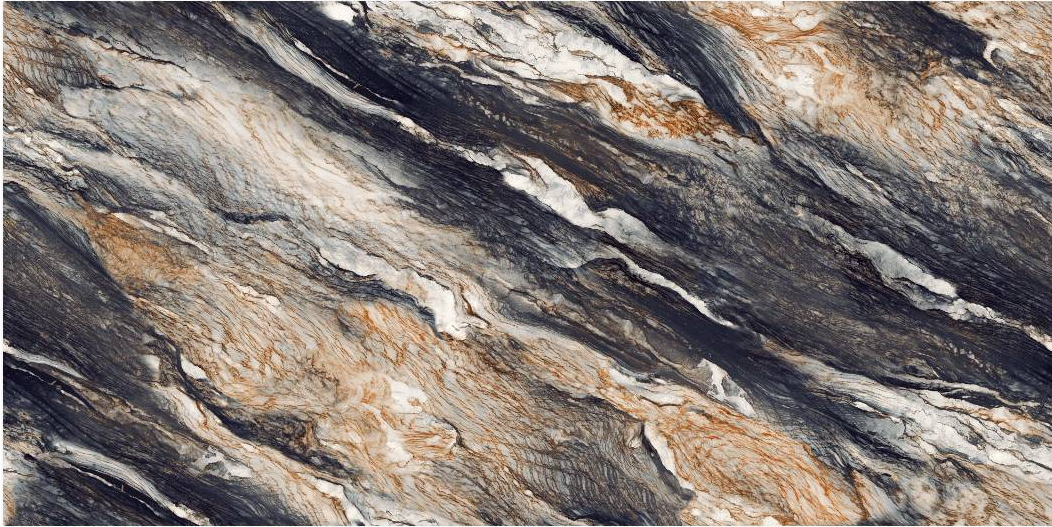

600x
1200mm

ALESSIA NATURAL

Finish : HIGH GLOSSY

Random : 3 FACE