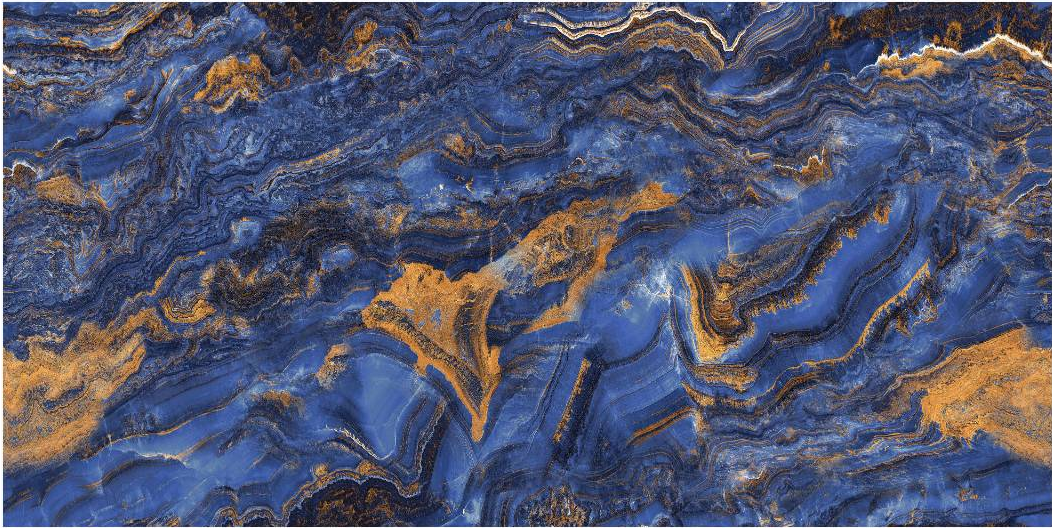

# BURGH BLUE

Finish : HIGH GLOSSY

Random : 4 FACE

600x  
1200mm