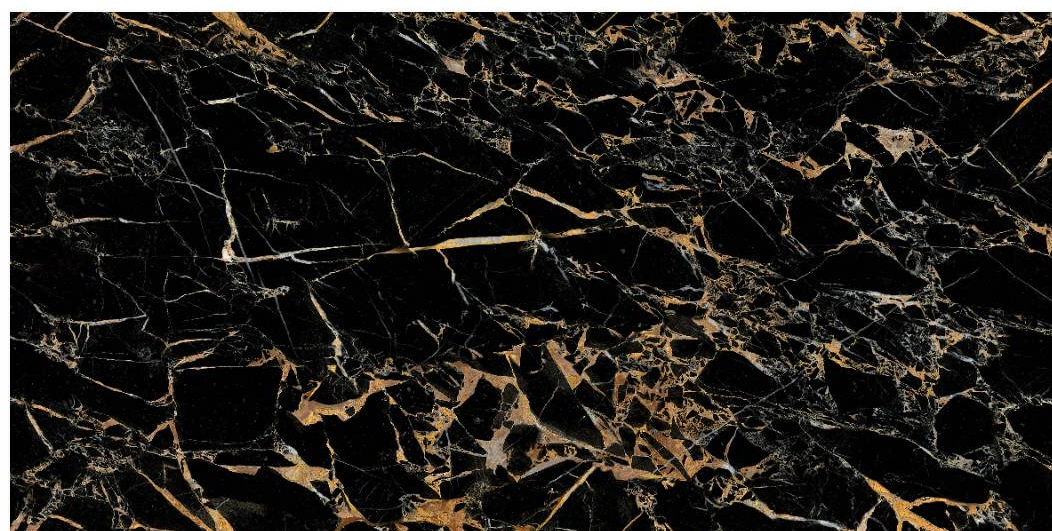

TECON GOLD

600x
1200mm

Finish : HIGH GLOSSY

Random : 4 FACE

[BACK TO INDEX](#)