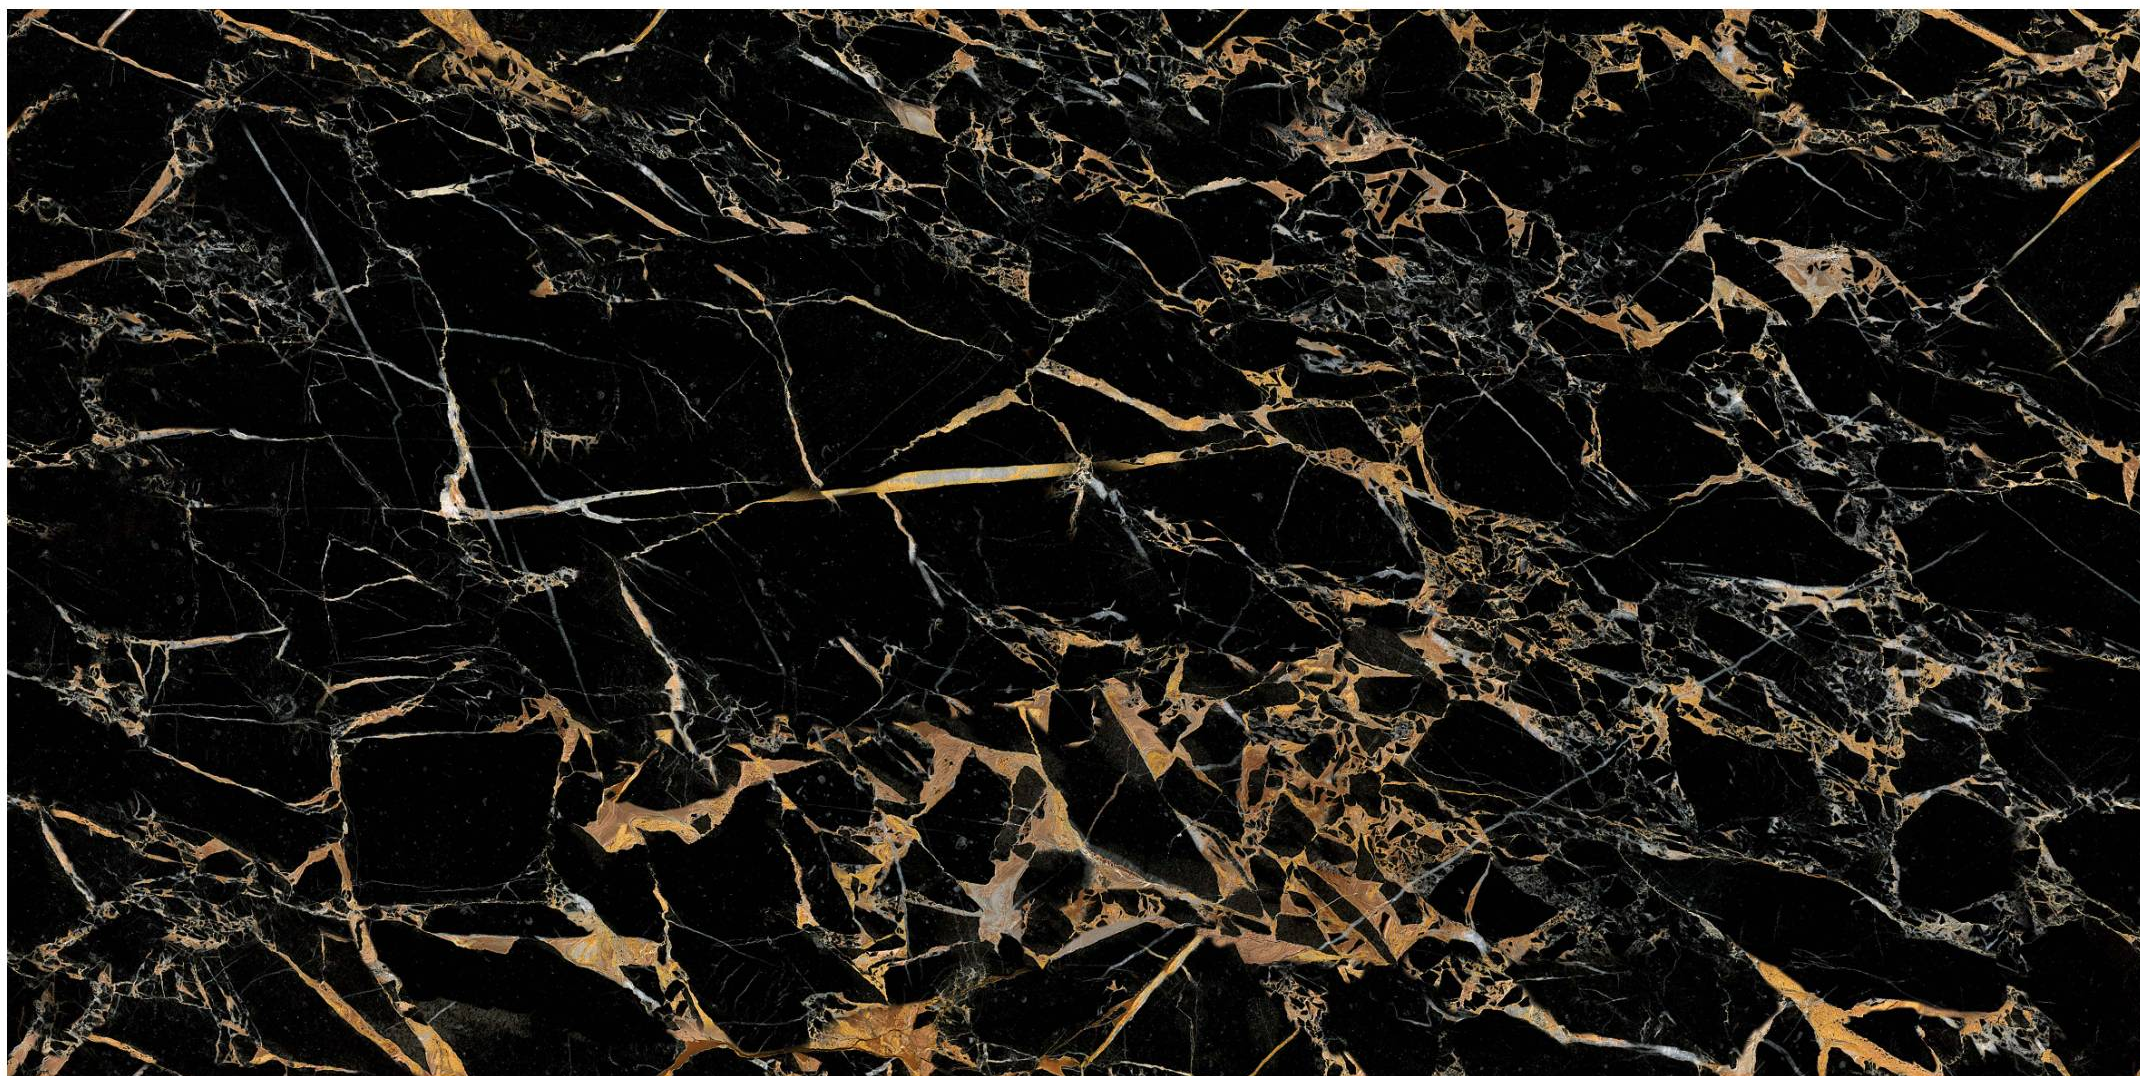

TECON GOLD

600x
1200mm

Finish : HIGH GLOSSY

Random : 4 FACE

[BACK TO INDEX](#)