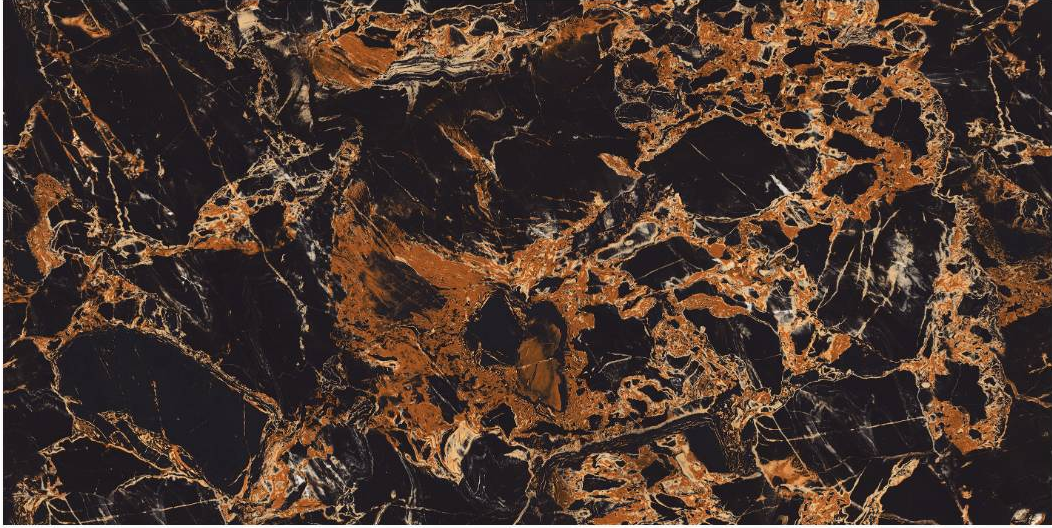

600x
1200mm

HAVIER EMPRADOR

Finish : HIGH GLOSSY

Random : 3 FACE