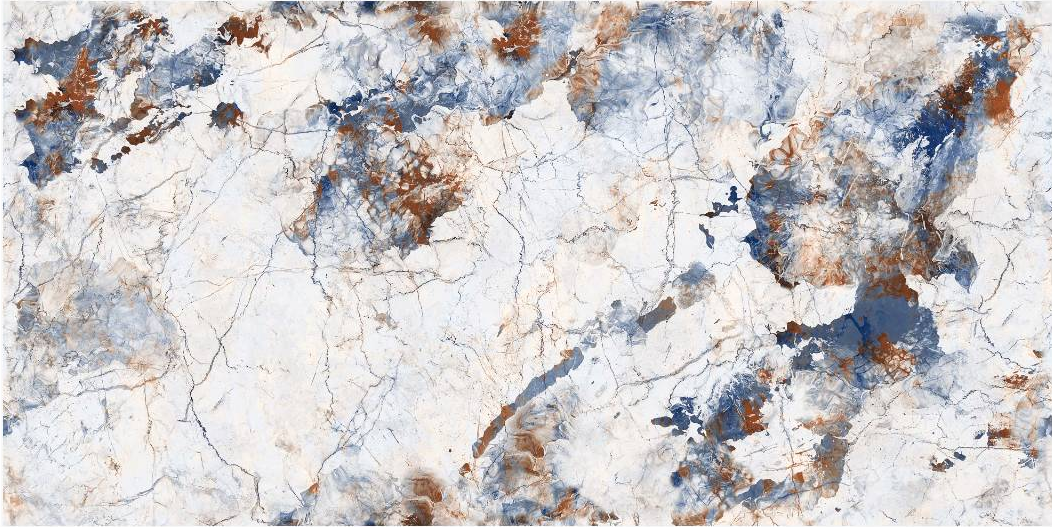

ESTA WHITE

600x
1200mm

Finish : HIGH GLOSSY

Random : 5 FACE