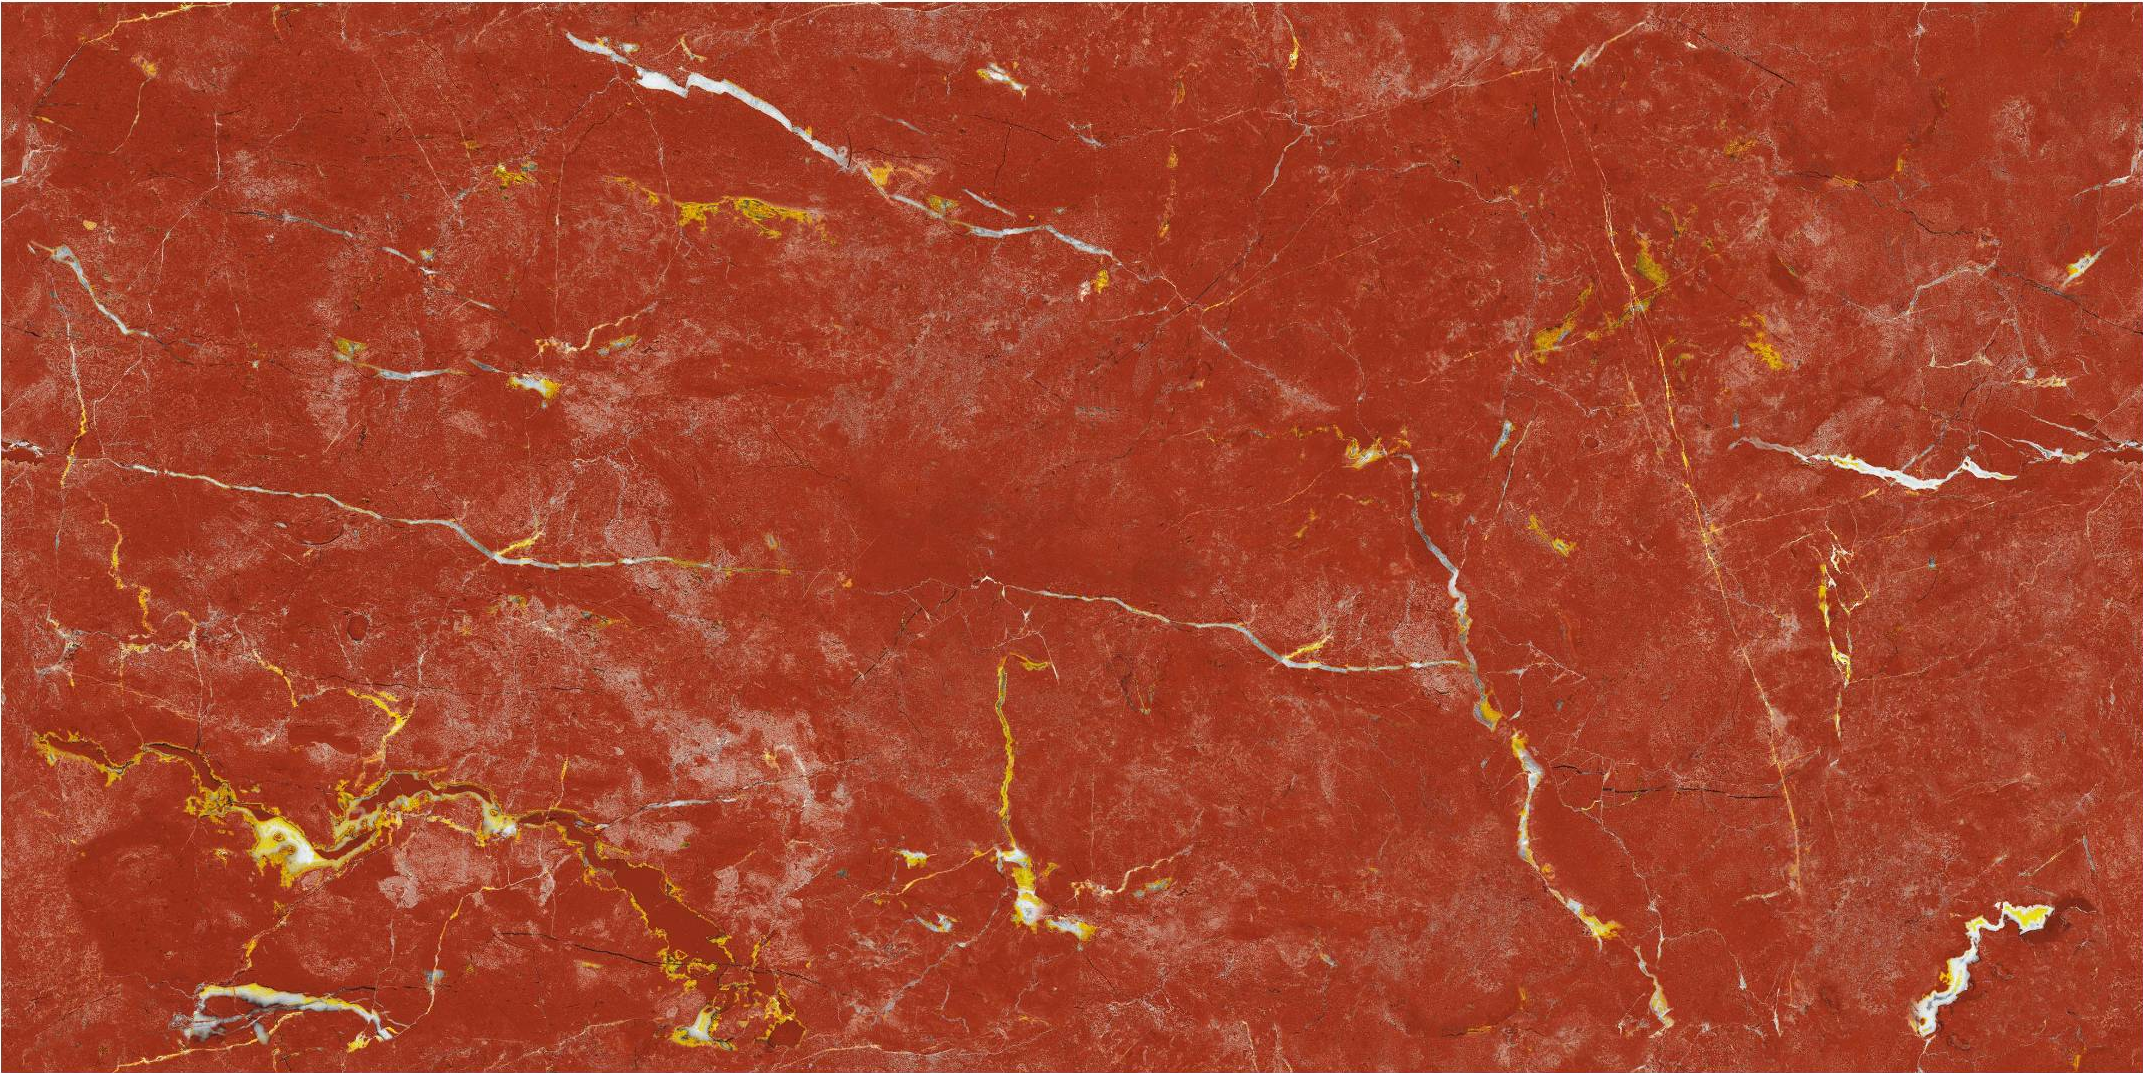

600x
1200mm

HG 4008

Finish : HIGH GLOSSY

Random : 5 FACE