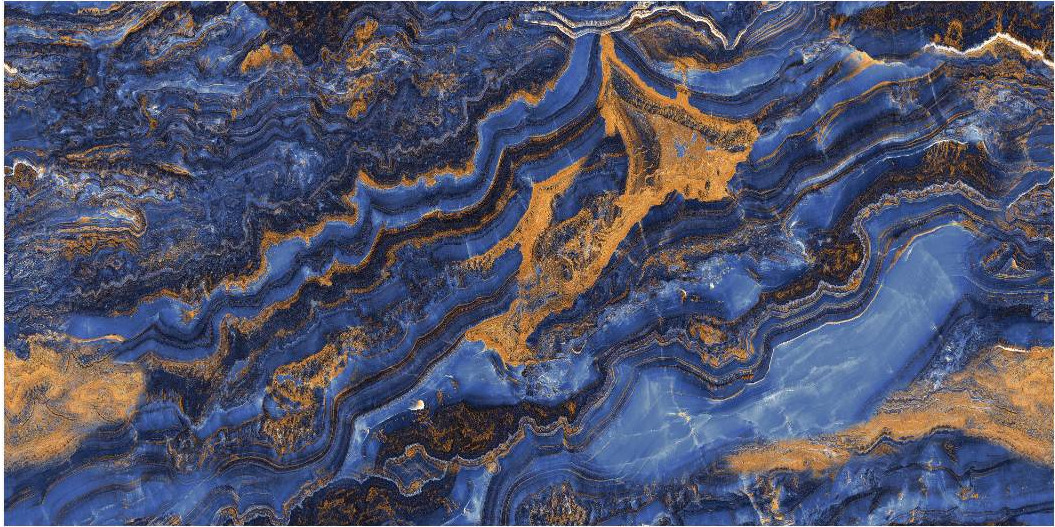

# BURGH BLUE

Finish : HIGH GLOSSY

Random : 4 FACE

600x  
1200mm