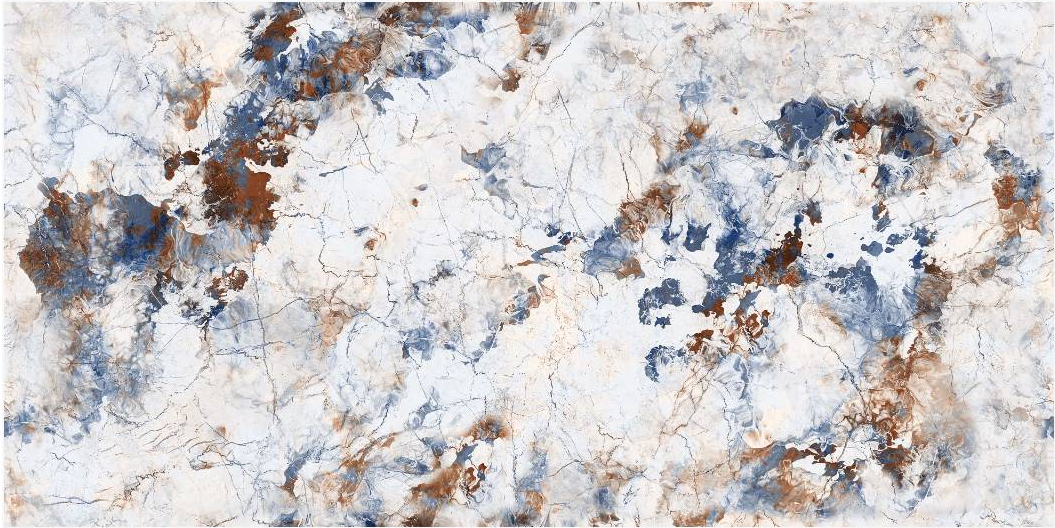

ESTA WHITE

600x
1200mm

Finish : HIGH GLOSSY

Random : 5 FACE