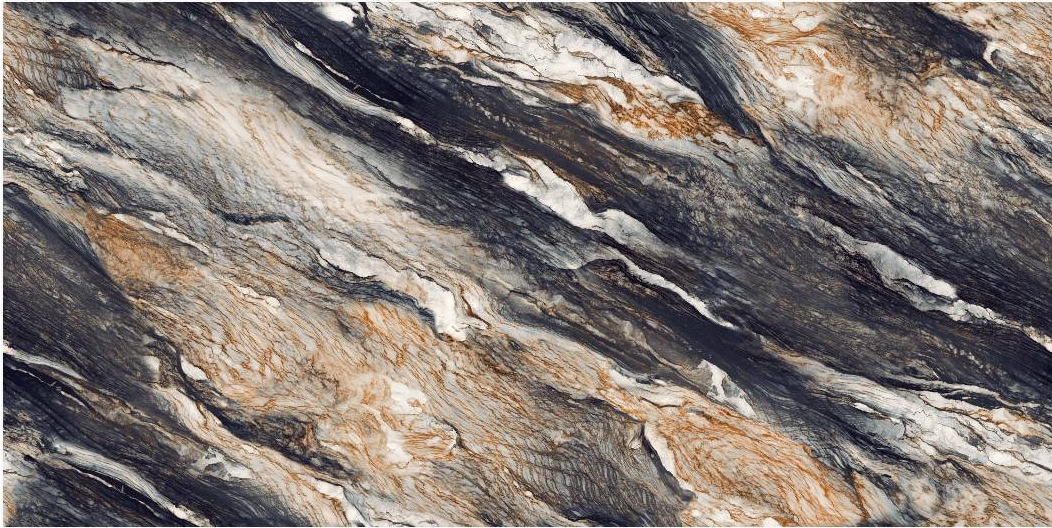

600x
1200mm

ALESSIA NATURAL

Finish : HIGH GLOSSY

Random : 3 FACE