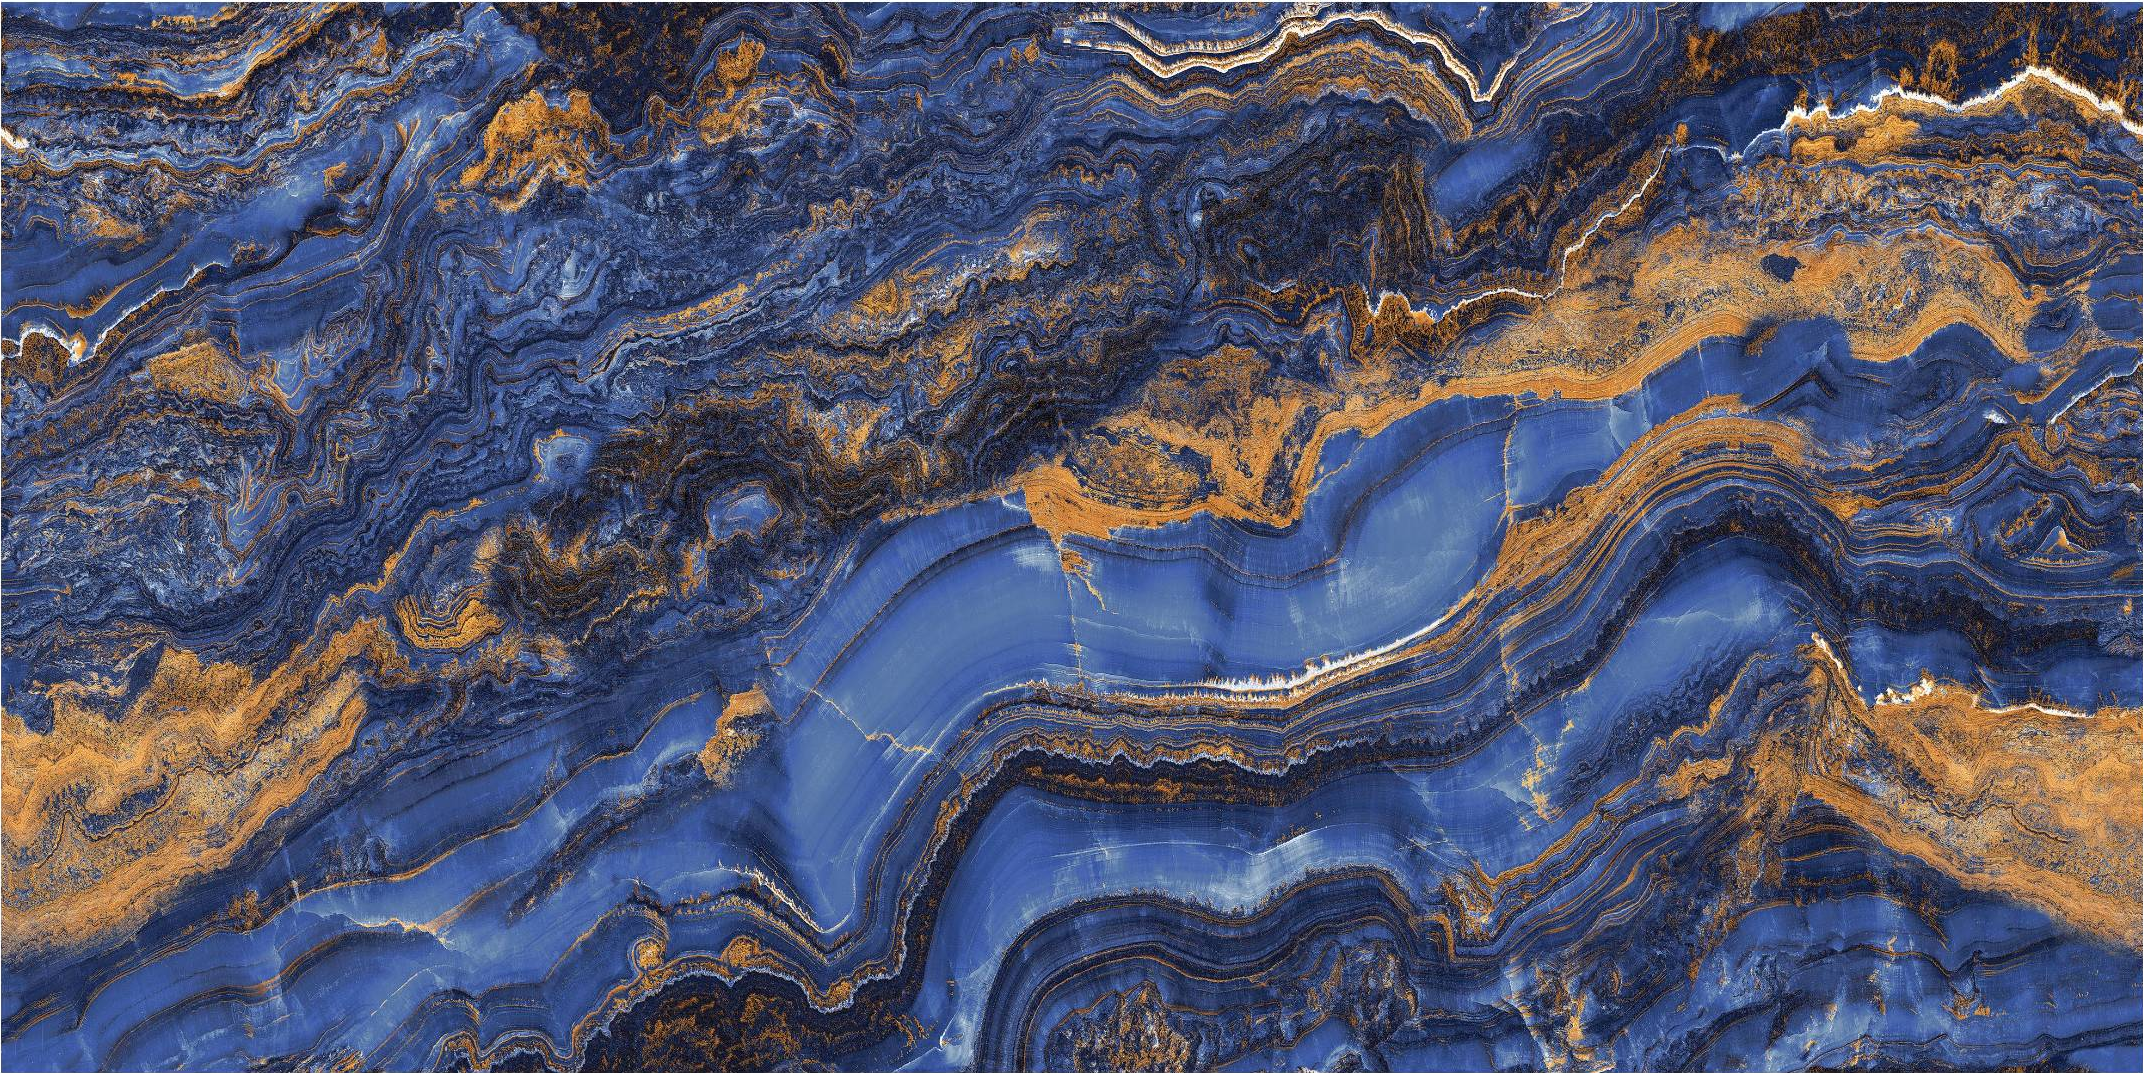

600x
1200mm

BURGH BLUE

Finish : HIGH GLOSSY

Random : 4 FACE