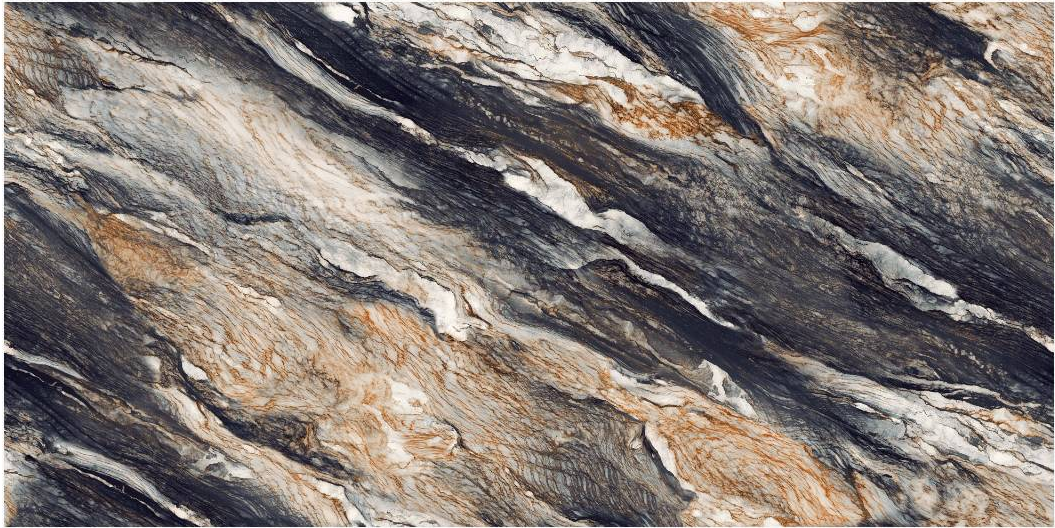

600x
1200mm

ALESSIA NATURAL

Finish : HIGH GLOSSY

Random : 3 FACE