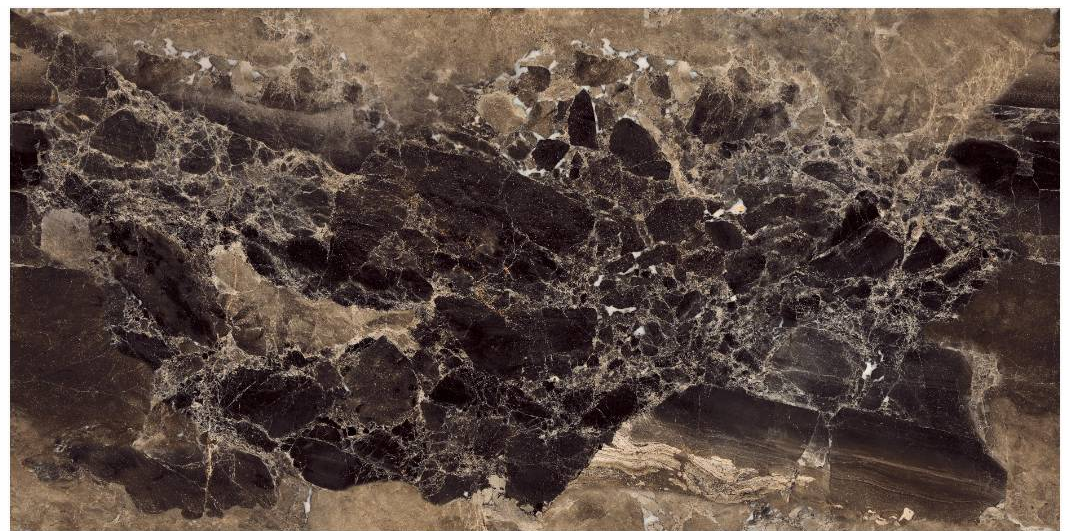

EMPEROR COFFEE

600x
1200mm

Finish : HIGH GLOSSY

Random : 3 FACE