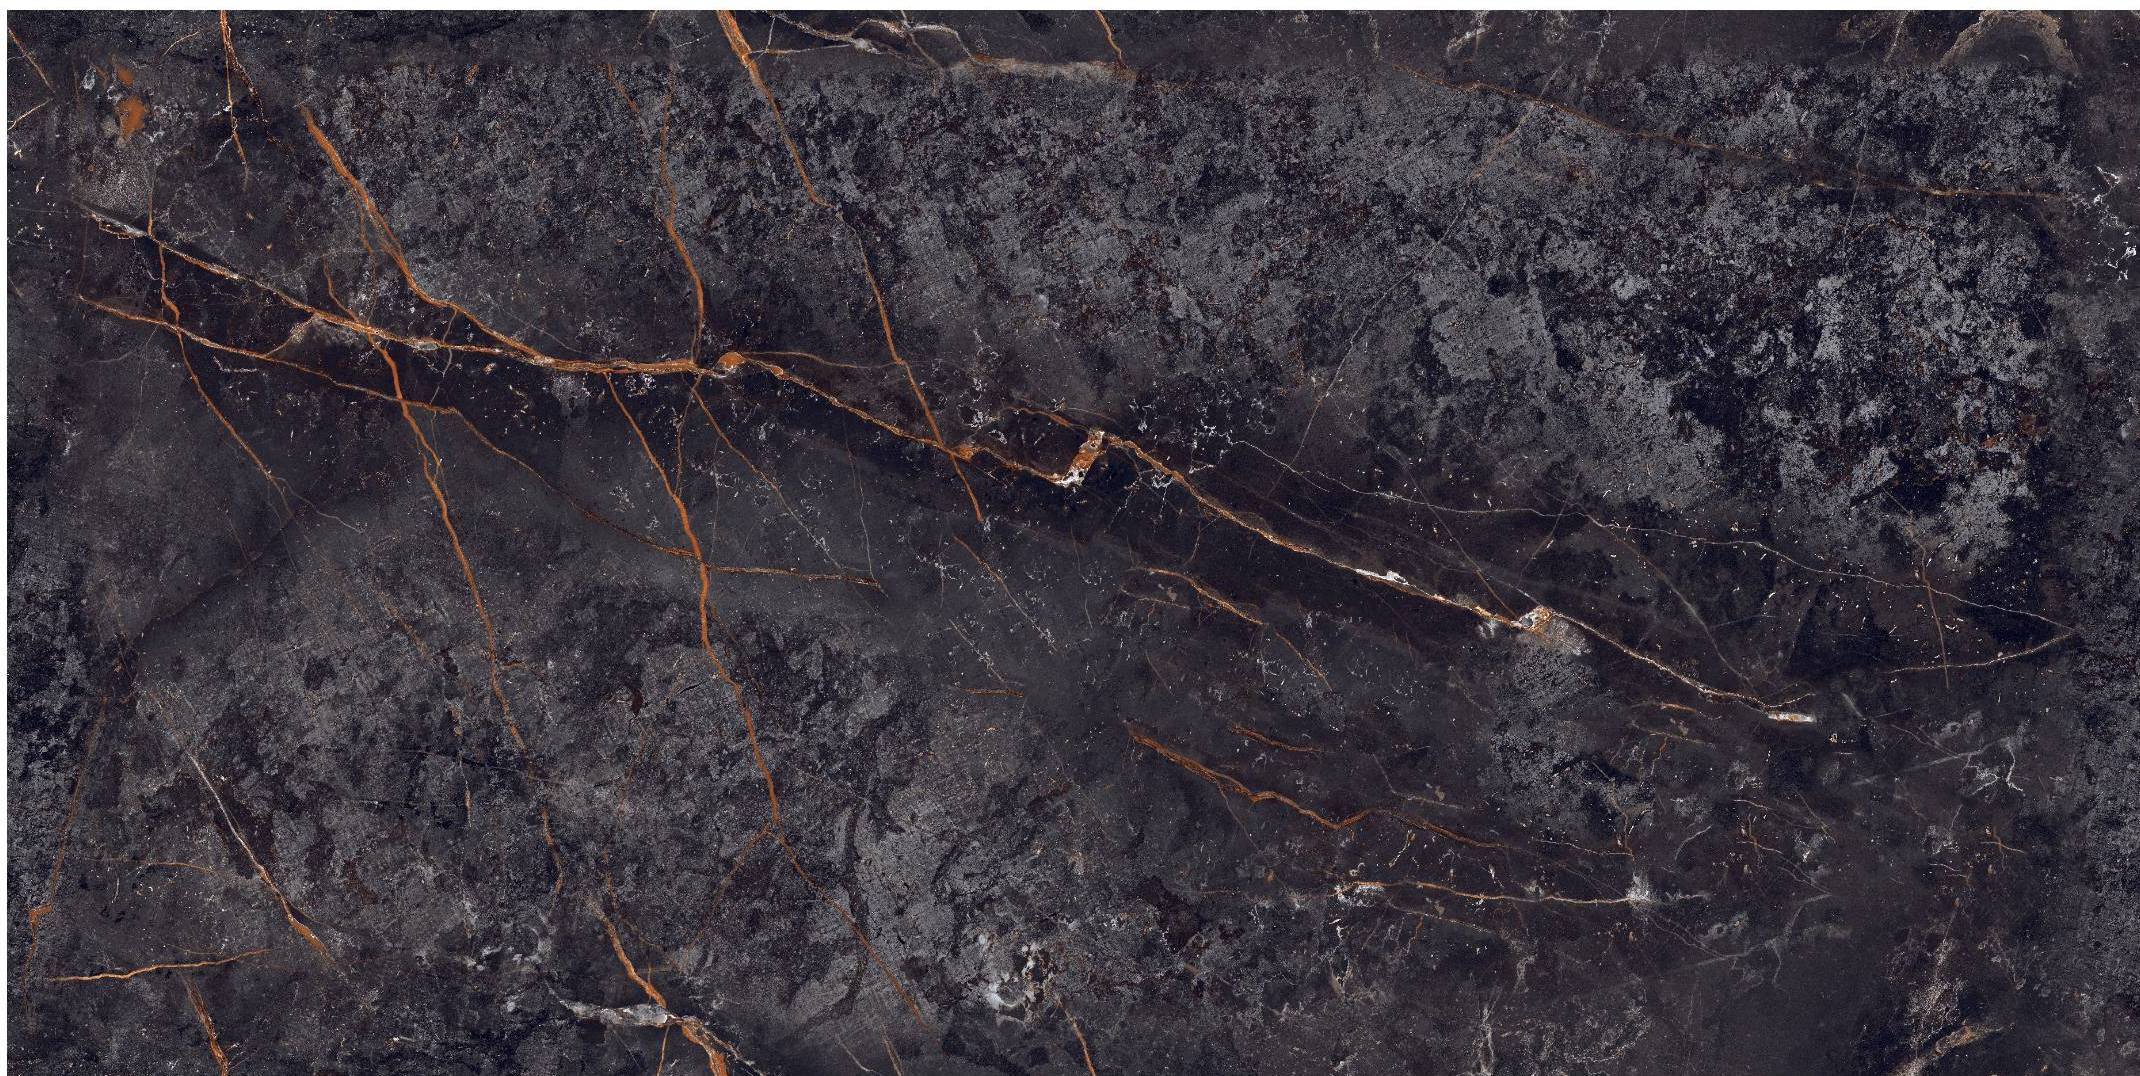

600x
1200mm

SHINE NERO

Finish : HIGH GLOSSY

Random : 4 FACE

BACK TO
INDEX