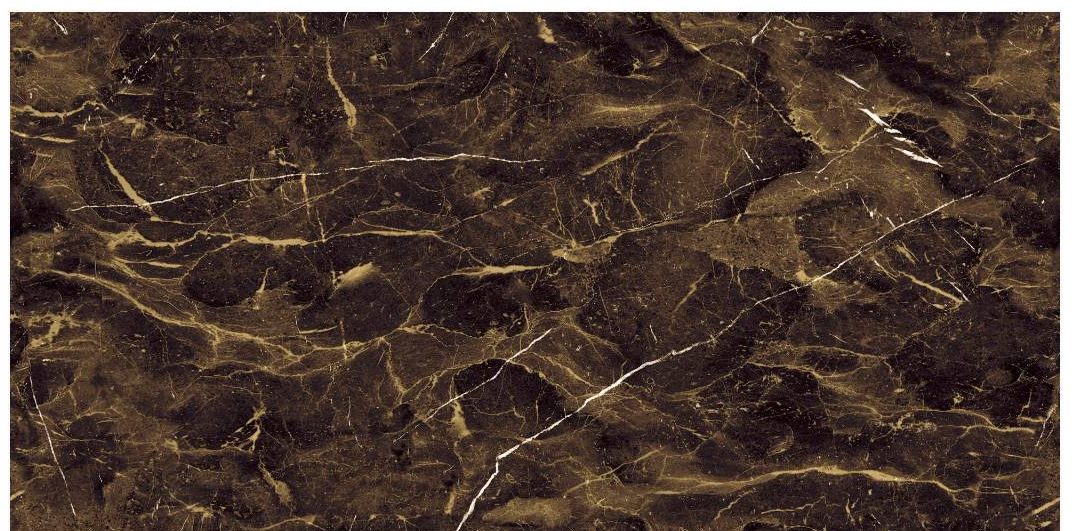

600x
1200mm

ALVIC BLOND

Finish : HIGH GLOSSY

Random : 5 FACE