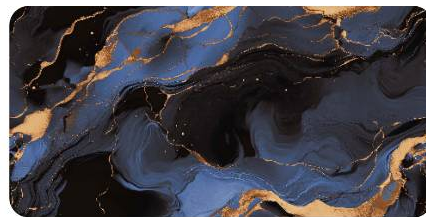

# INDEX

Tap To Explore  
Each Product

Tap To Back  
To Index Page

ADMIER GREY

ALESSIA BROWN

ALESSIA NATURAL

ALVIC BLACK

ALVIC BLOND

ARCHIVI BROWN

ASTONIA BROWN

ASTONIA VERDE

ASTRUM CHOCO

AZOORO BEACH

BASIE NERO HG

BURGH BLUE

COLICO RUST

DISAT NATURAL

EMPEROR COFFEE

ESTA WHITE

ETON LEVANTO

GOLDWAVE AQUA

GOLDWAVE BLACK

HAVIER EMPRADOR

HG 4007

HG 4008

HG 4009

HG 4011

HG 4019

KINEN BROWN

MARQUINA BLACK

MOSCO BLUE

NEOD BLACK