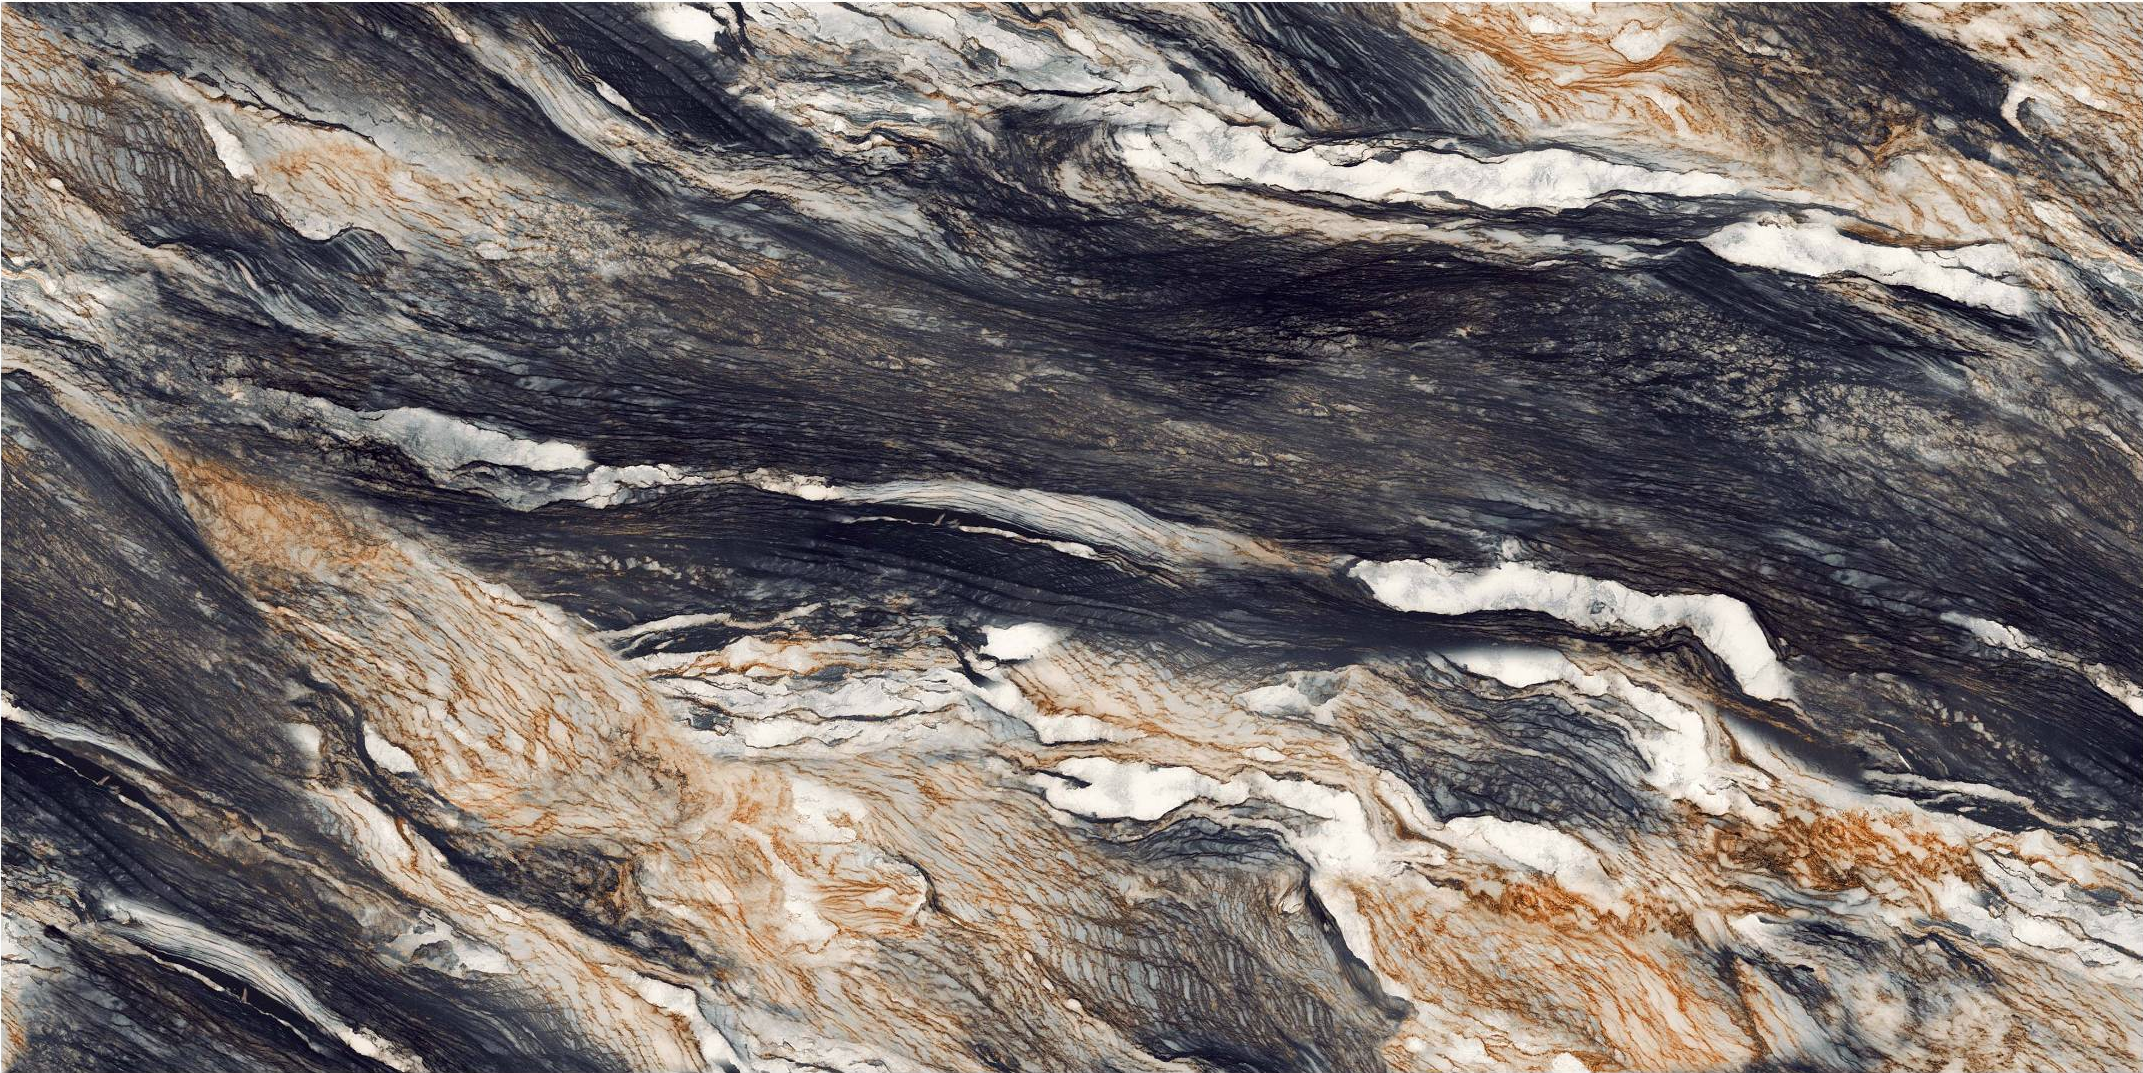

600x
1200mm

ALESSIA NATURAL

Finish : HIGH GLOSSY

Random : 3 FACE