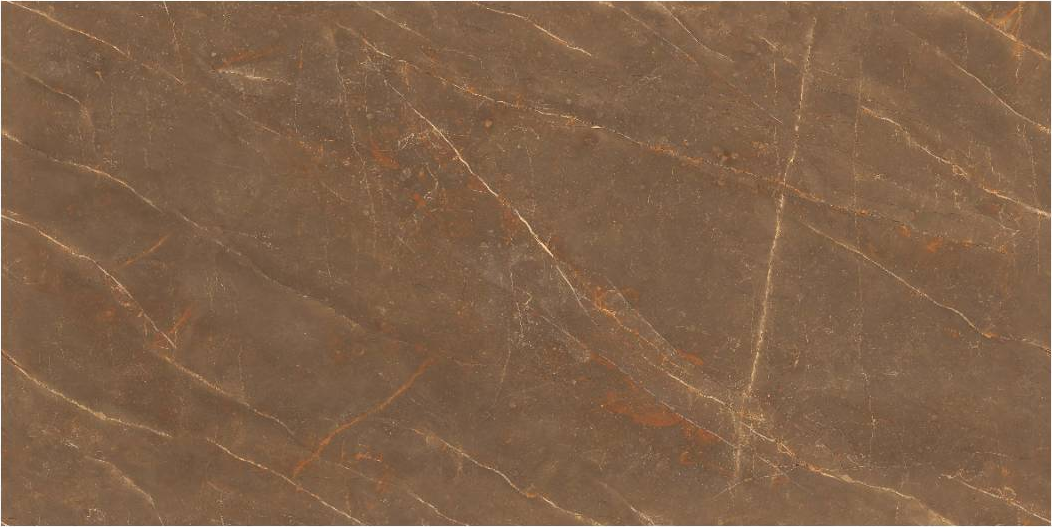

600x
1200mm

PULPIS CAFFE

Finish : HIGH GLOSSY

Random : 4 FACE