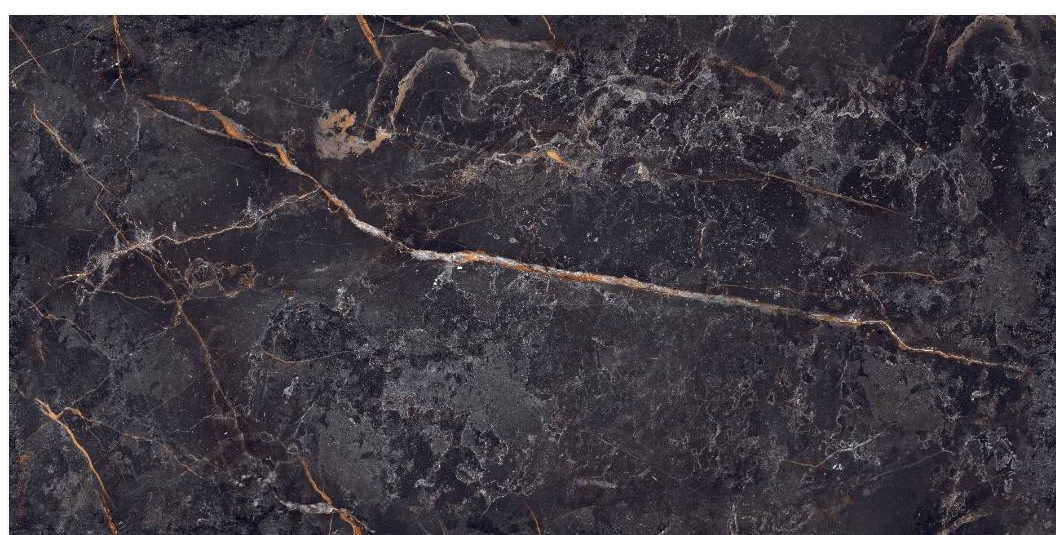

600x
1200mm

SHINE NERO

Finish : HIGH GLOSSY

Random : 4 FACE

BACK TO
INDEX