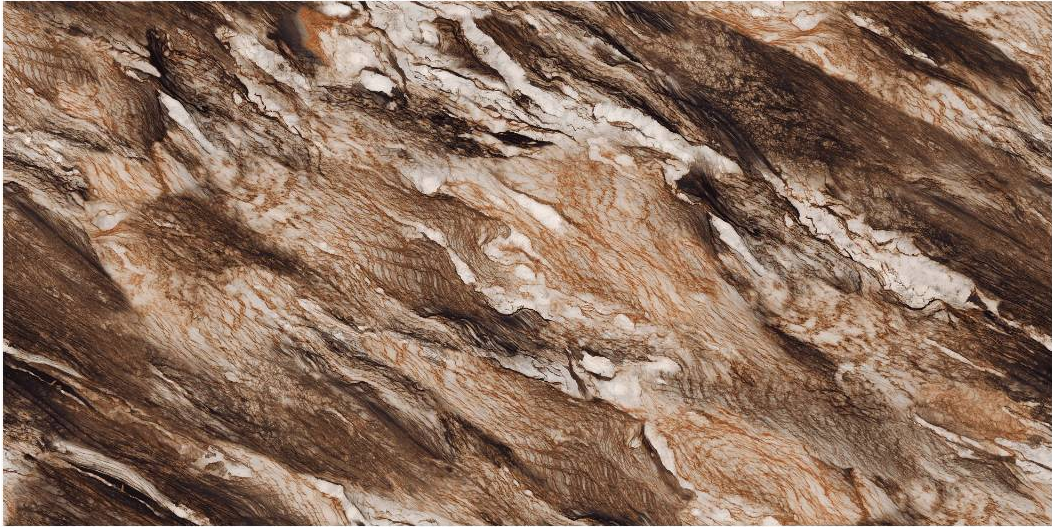

# ALESSIA BROWN

Finish : HIGH GLOSSY

Random : 3 FACE

600x  
1200mm