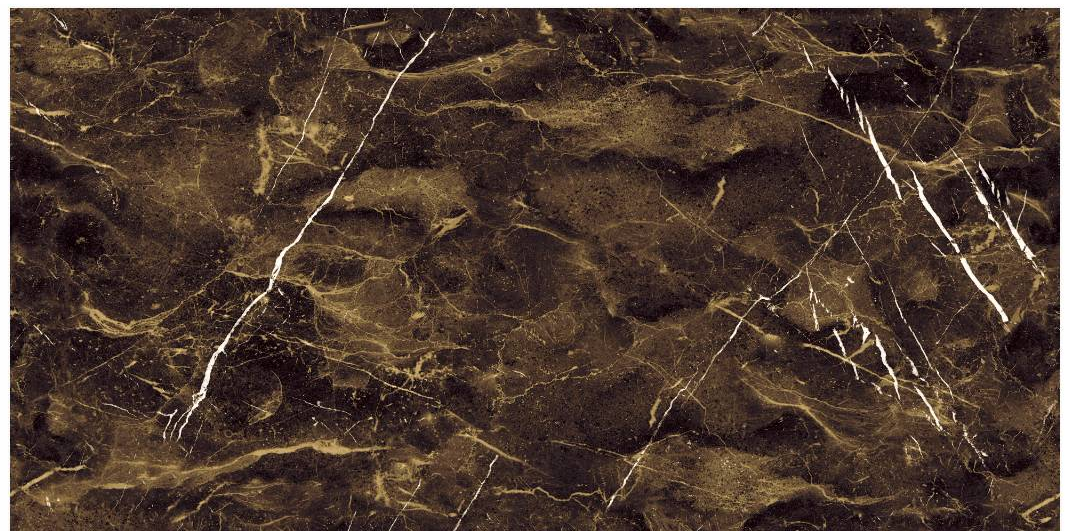

600x
1200mm

ALVIC BLOND

Finish : HIGH GLOSSY

Random : 5 FACE