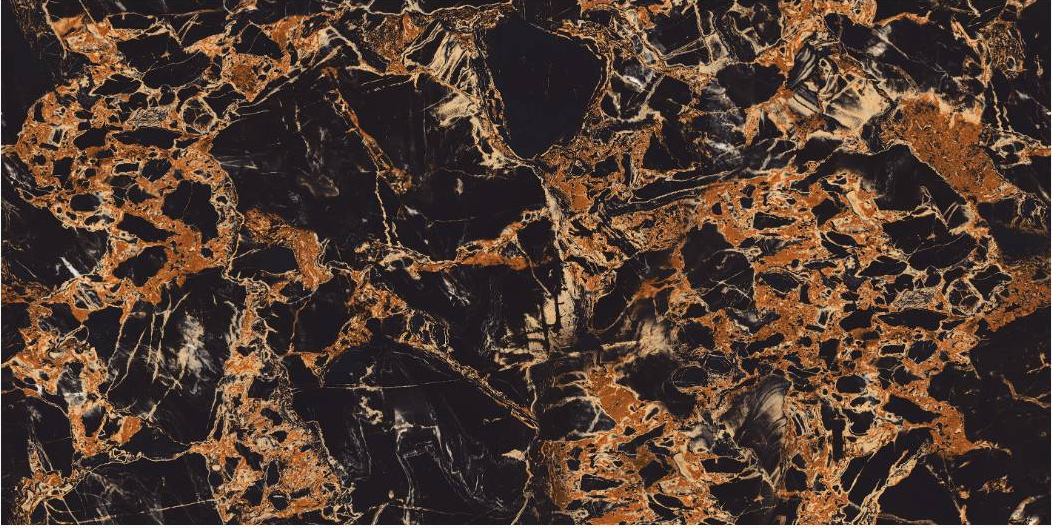

600x
1200mm

HAVIER EMPRADOR

Finish : HIGH GLOSSY

Random : 3 FACE