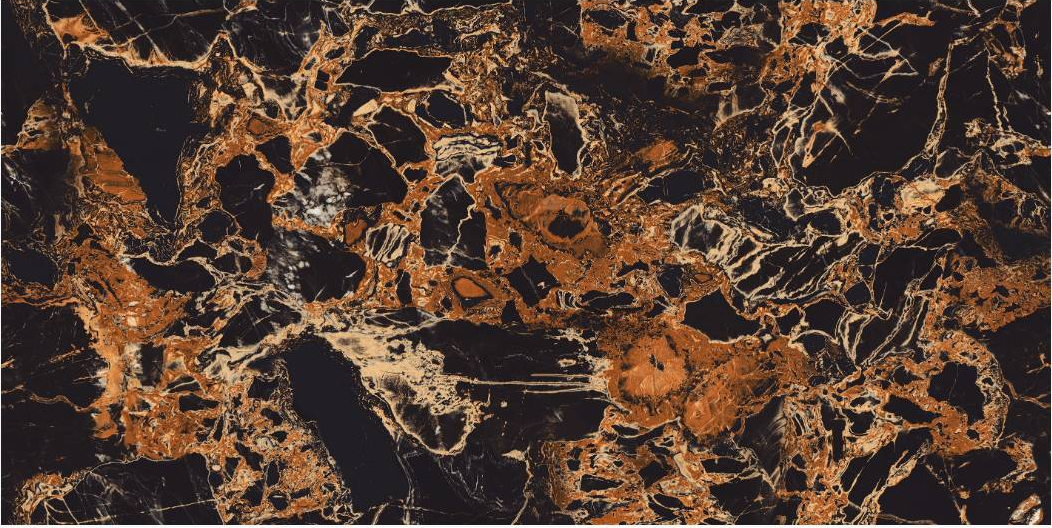

600x
1200mm

HAVIER EMPRADOR

Finish : HIGH GLOSSY

Random : 3 FACE