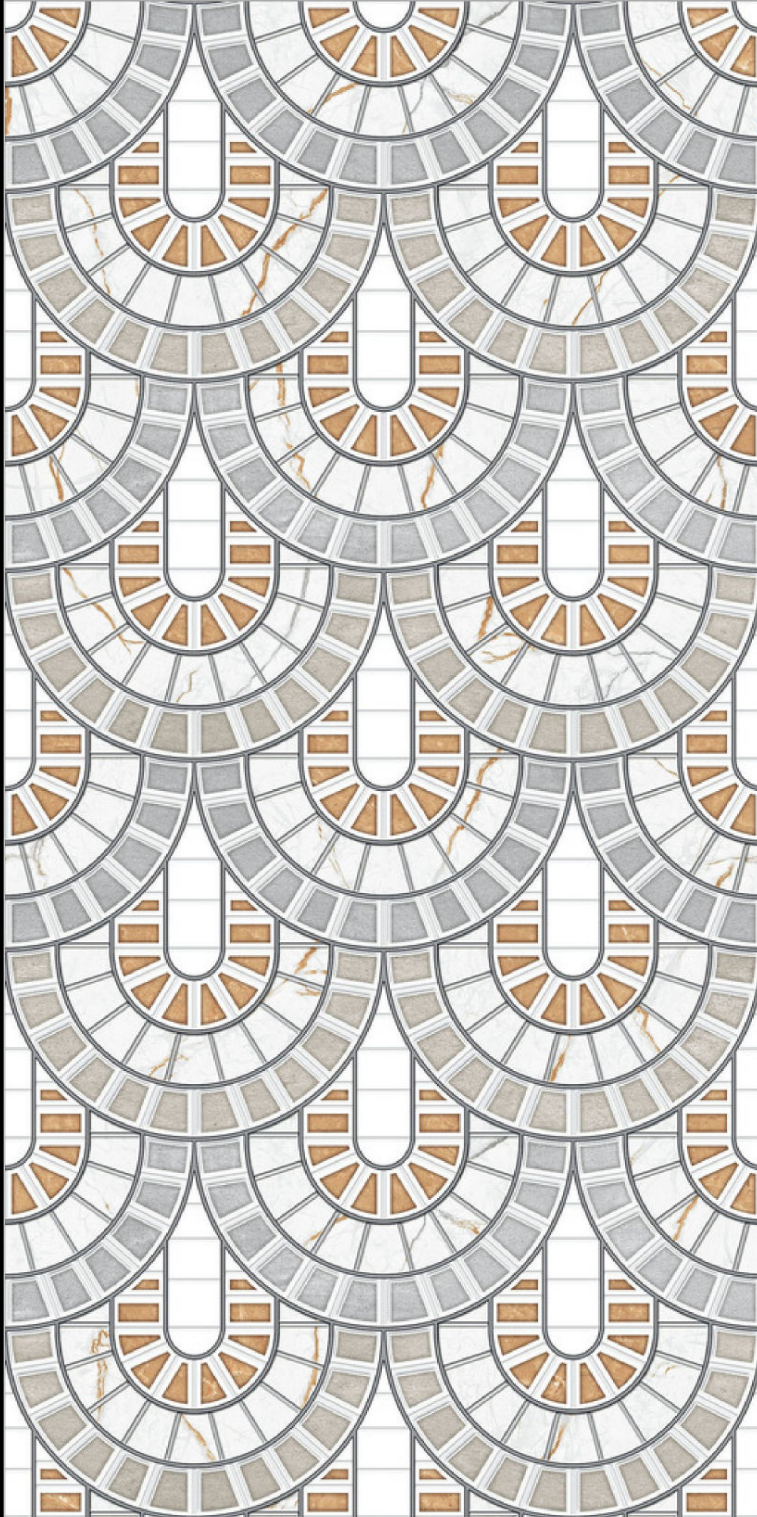

RESISTANT
TO CHEMICALS

WATERPROOF

ECOLOGICAL

FROST
RESISTANT

HIGH
STRENGTH

COBBLESTONE DECOR

Size

600x1200mm