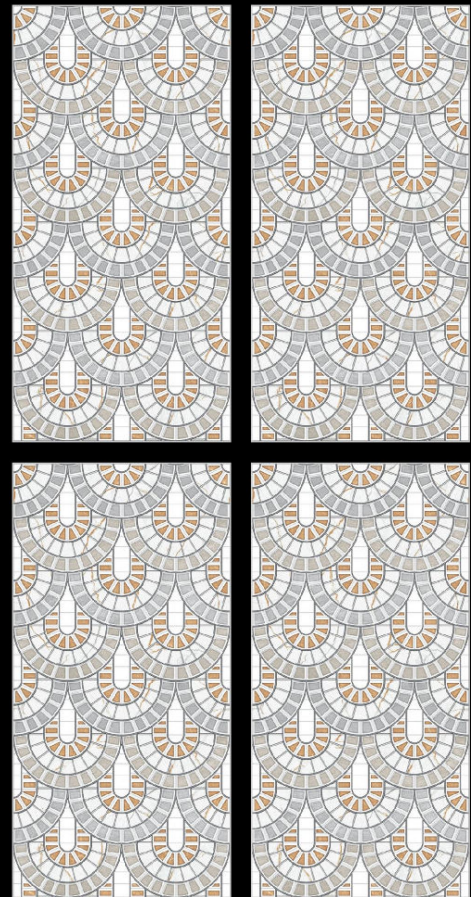

Size

600x1200mm

Surface

Glossy

Random

1

Series

GLOSSY DECOR