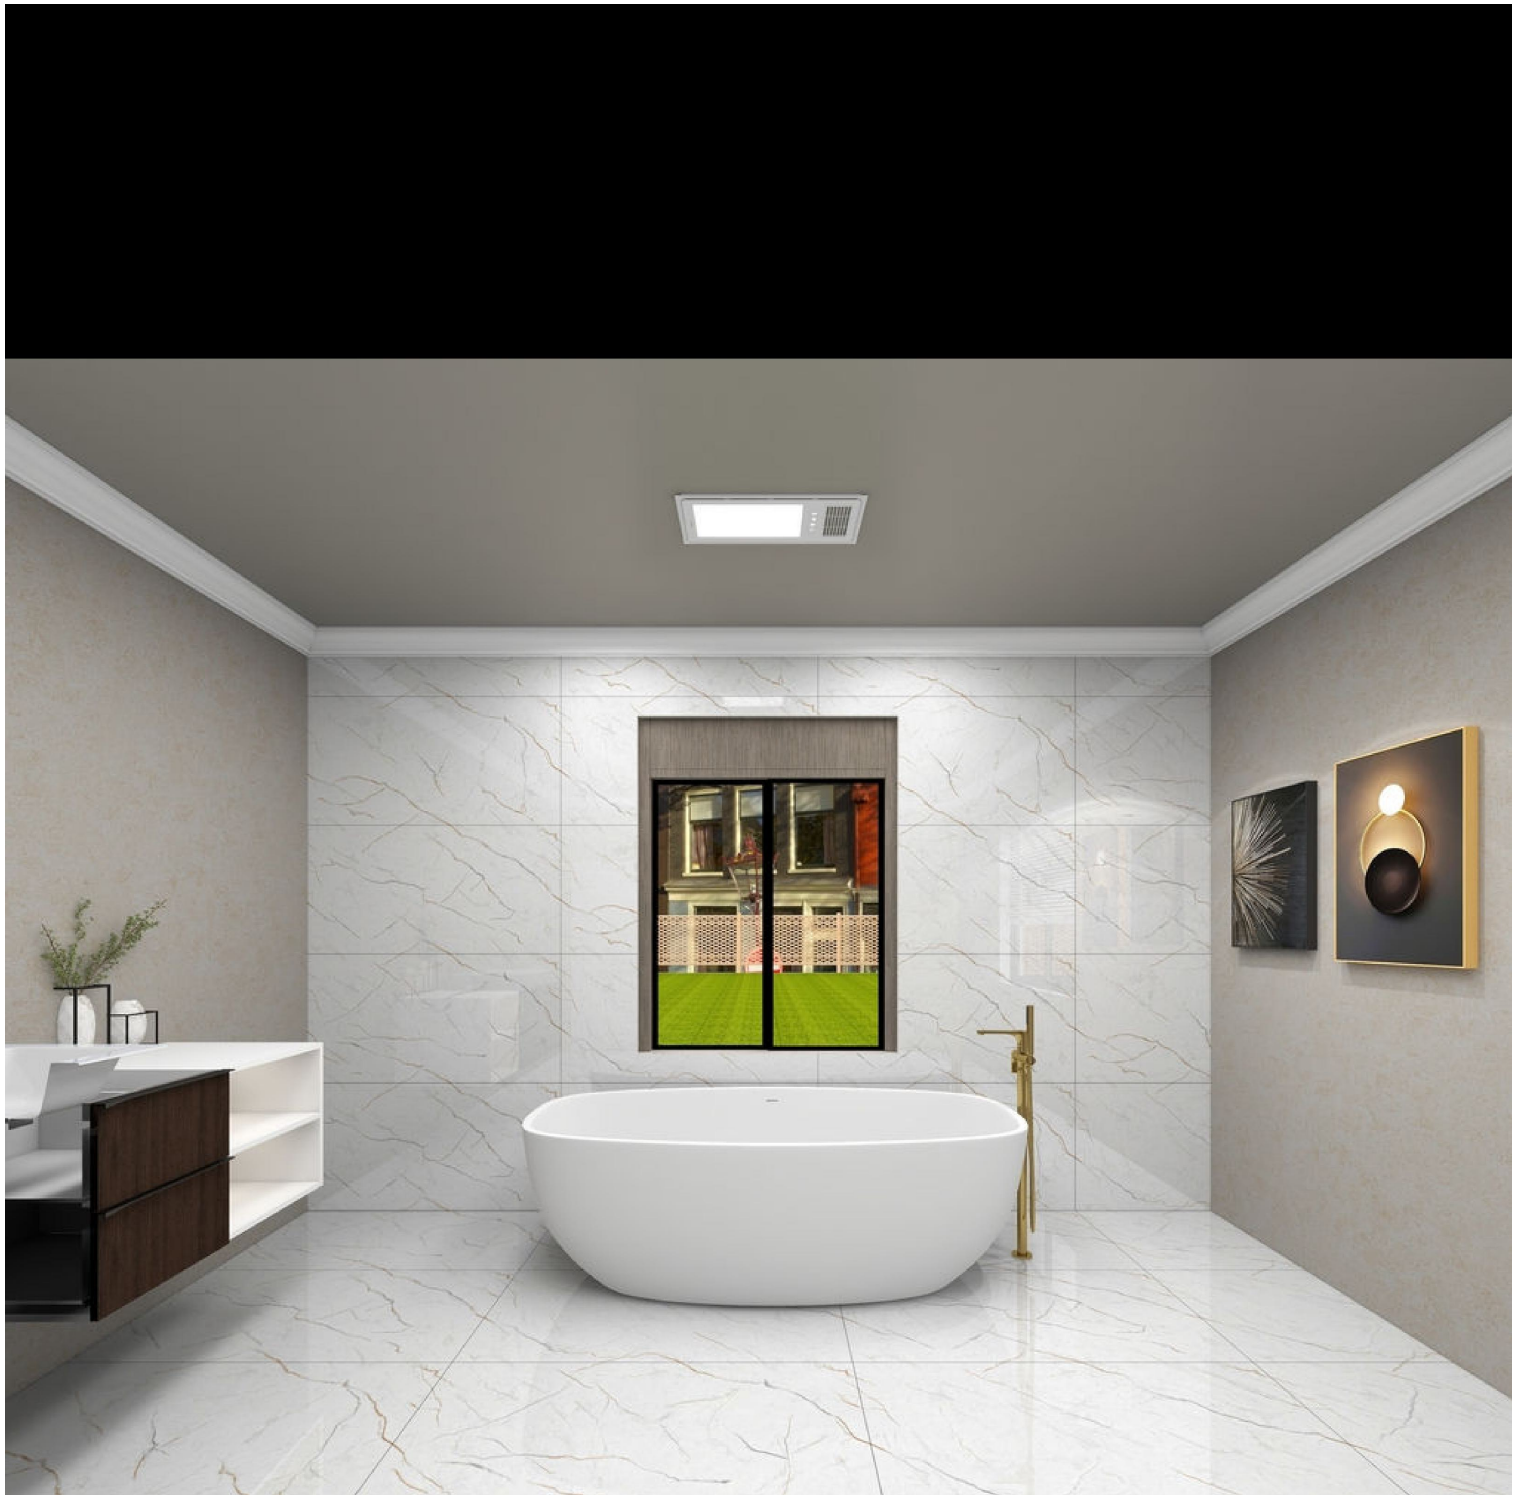

Size

600x1200mm

Surface

Glossy

Random

4

Series

GLOSSY DECOR