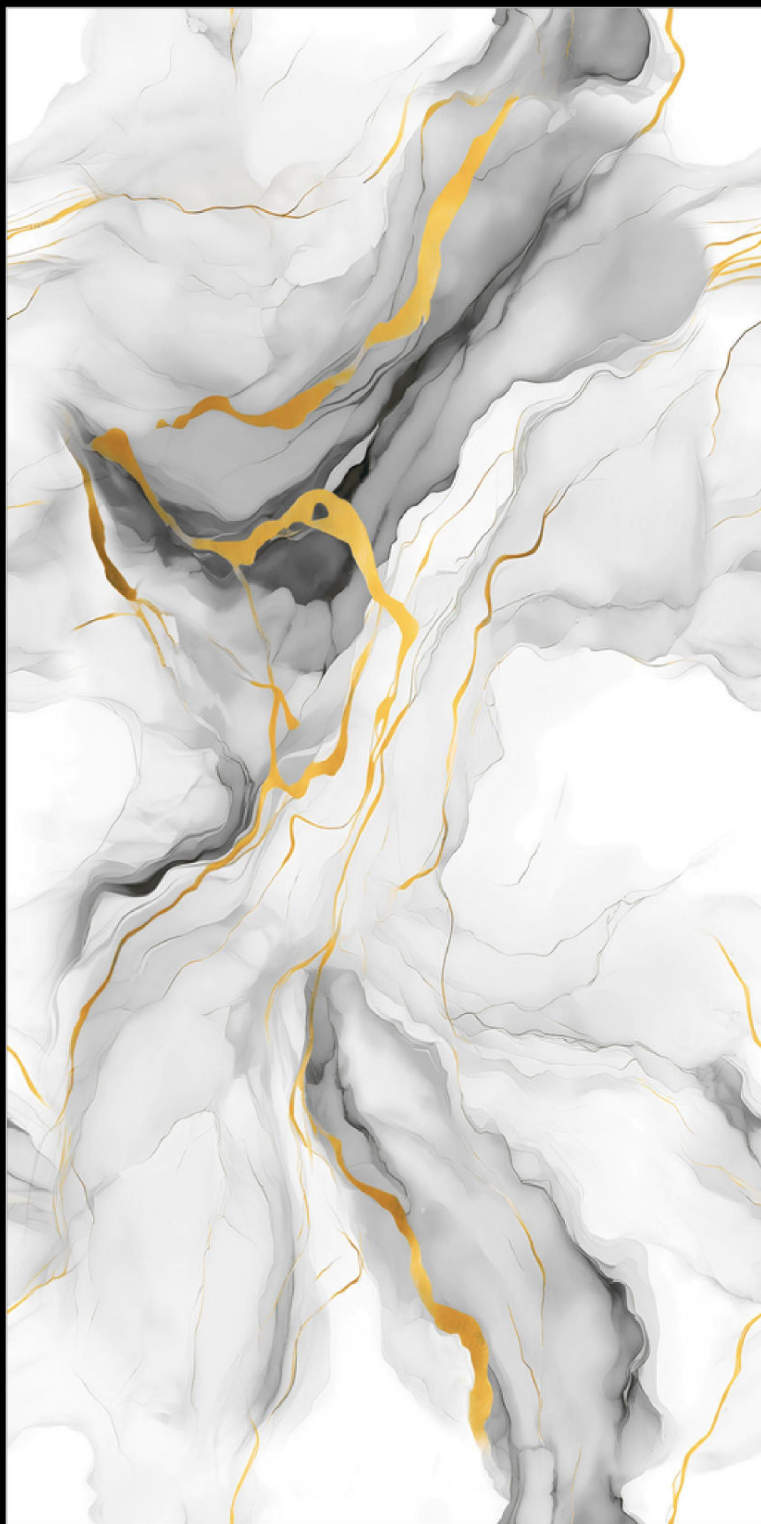

MERRIAM SILVER