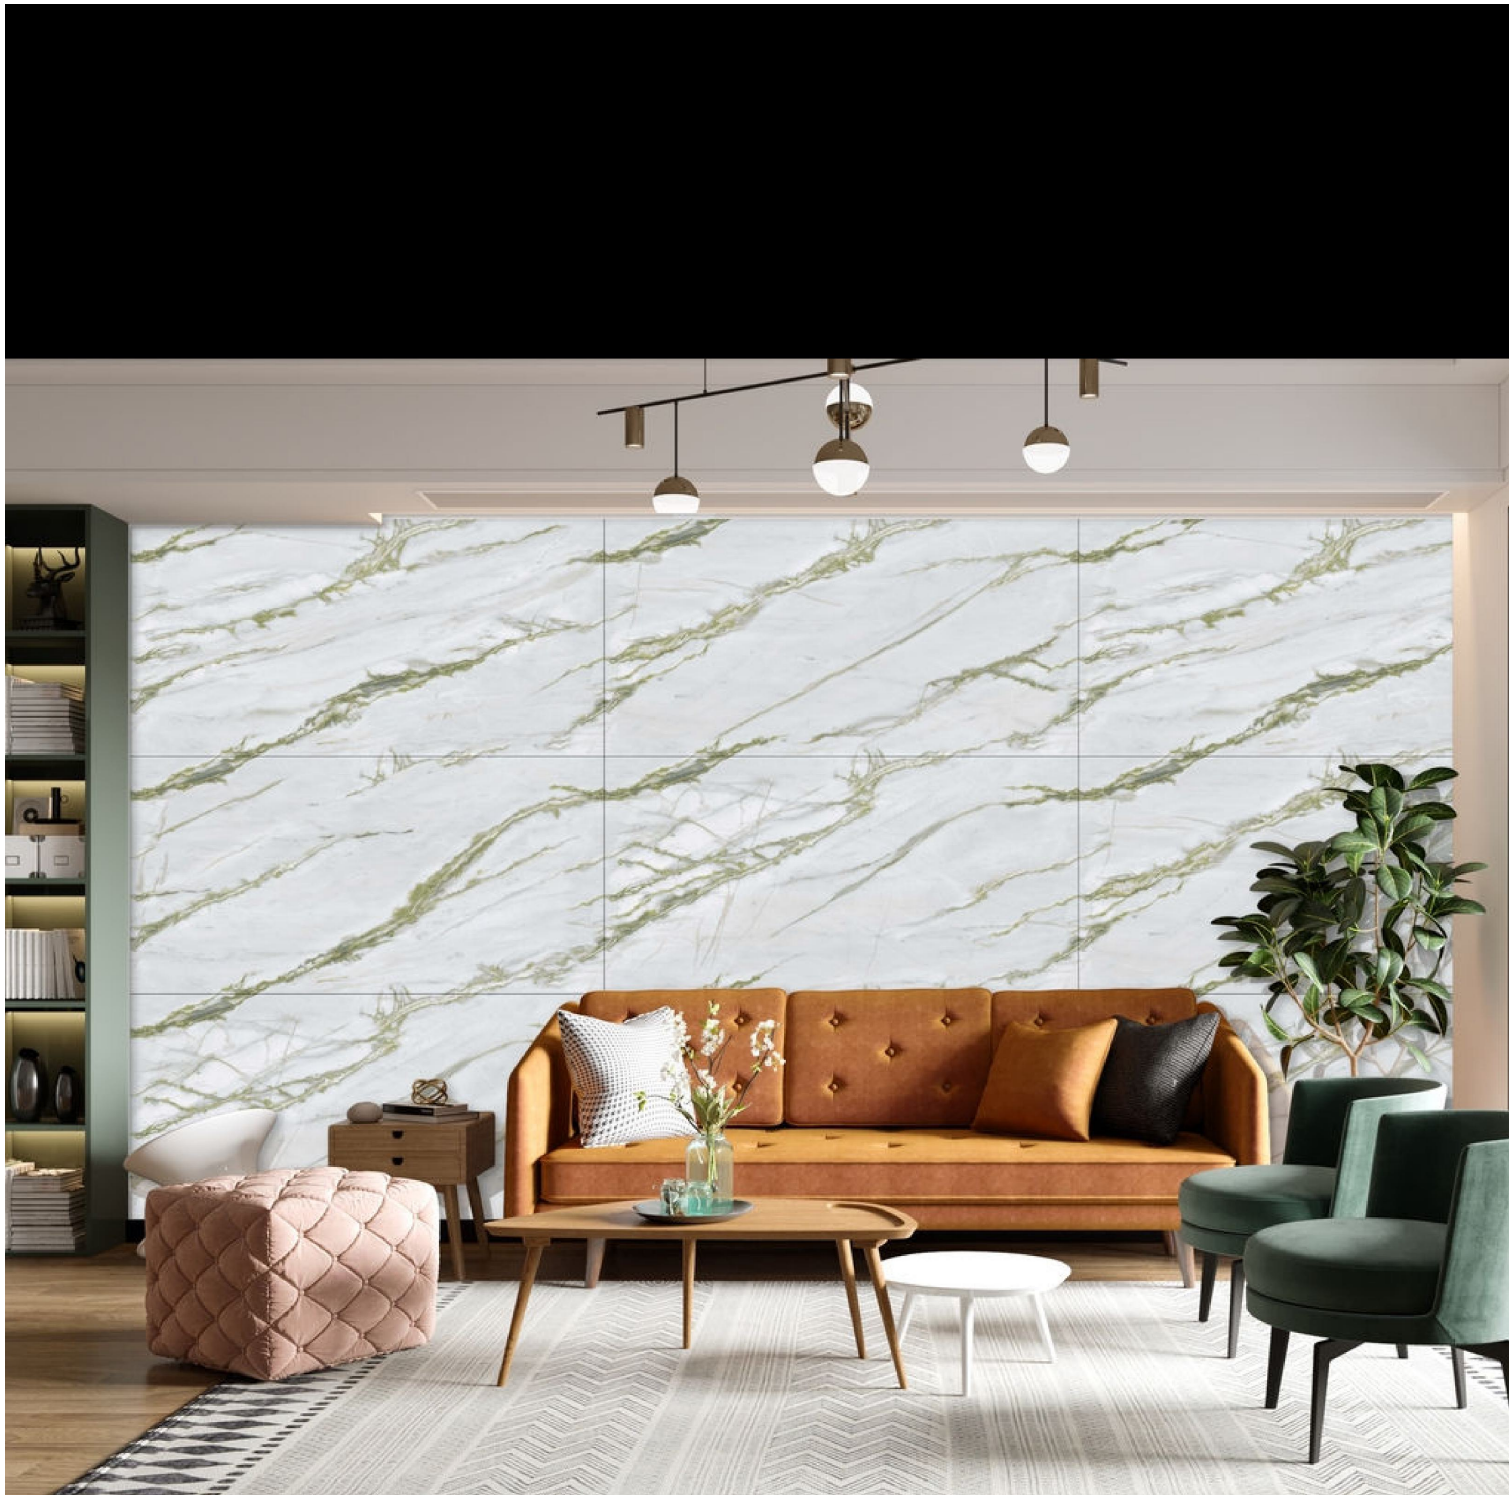

MARMI GREEN

EASY TO
MAINTAIN

EASY TO
CLEAN

STAIN
RESISTANT

RESISTANT
TO CHEMICALS

WATERPROOF

ECOLOGICAL

FROST
RESISTANT

HIGH
STRENGTH