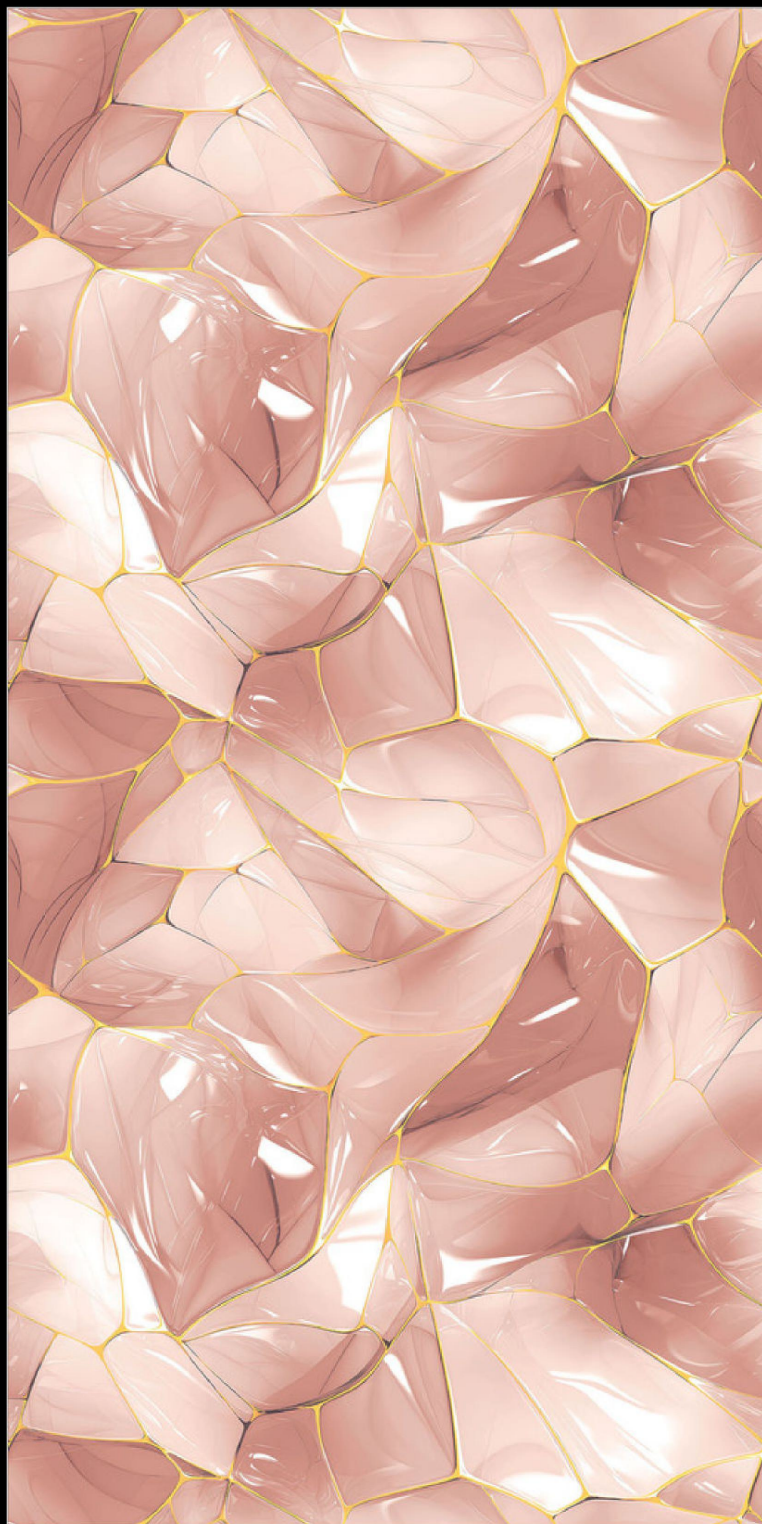

Random

1

Series

GLOSSY MULTI

DECORA RED

Size

600x1200mm

Surface