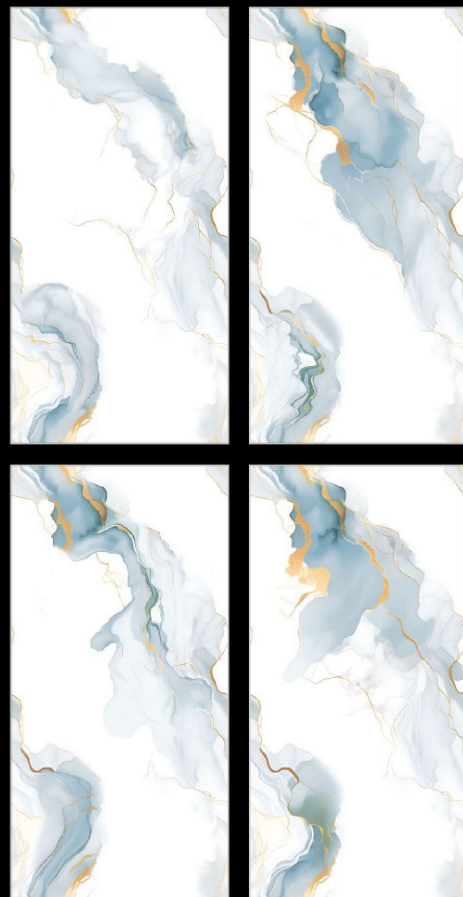

Size
600x1200mm

Surface
Glossy

Random
4

Series
GLOSSY MULTI