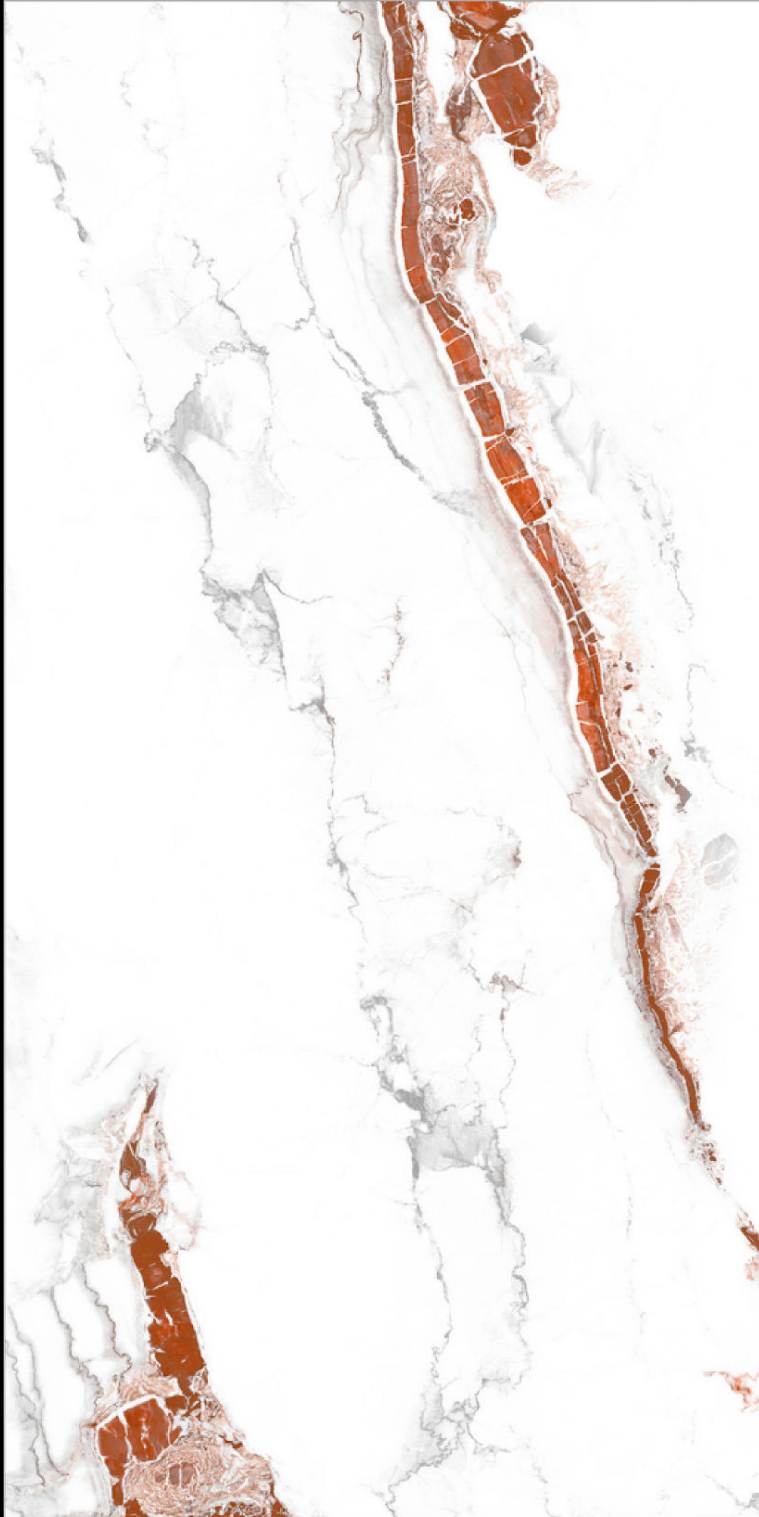

SNAKE RED

Size
600x1200mm

Surface
Glossy

Random
4

Series
GLOSSY MULTI

SNAKE RED

EASY TO
MAINTAIN

EASY TO
CLEAN