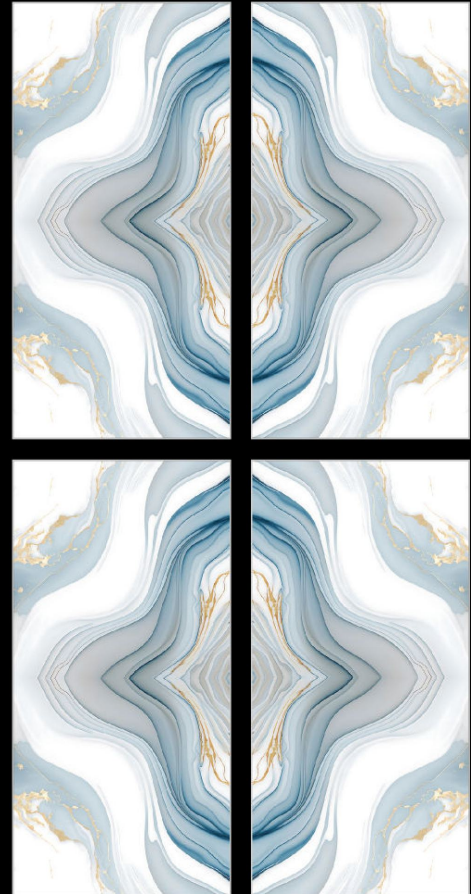

Size

600x1200mm

Surface

Glossy

Random

2

Series

GLOSSY MULTI