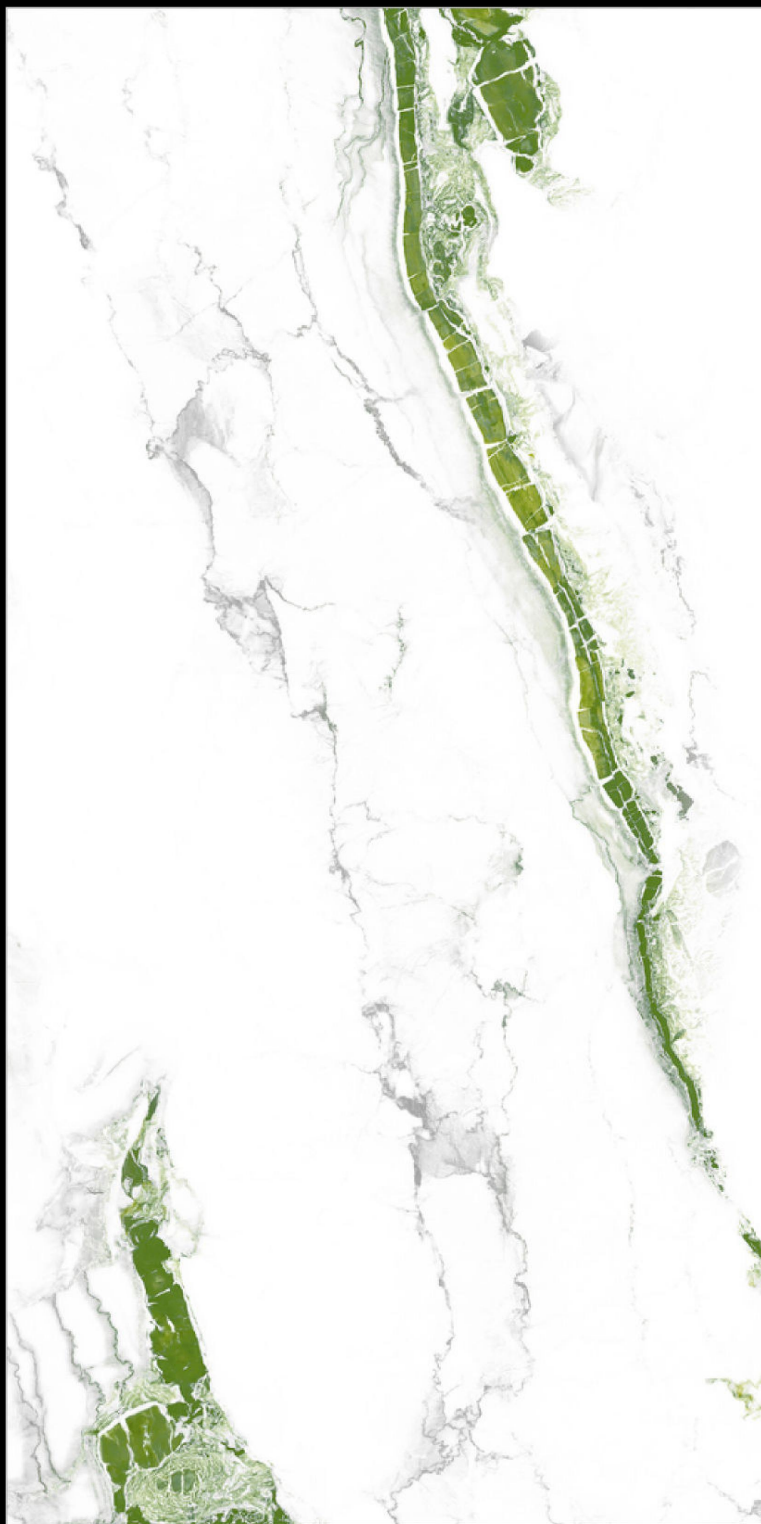

STAIN
RESISTANT

RESISTANT
TO CHEMICALS

WATERPROOF

ECOLOGICAL

FROST
RESISTANT

HIGH
STRENGTH

SNAKE GREEN

Size