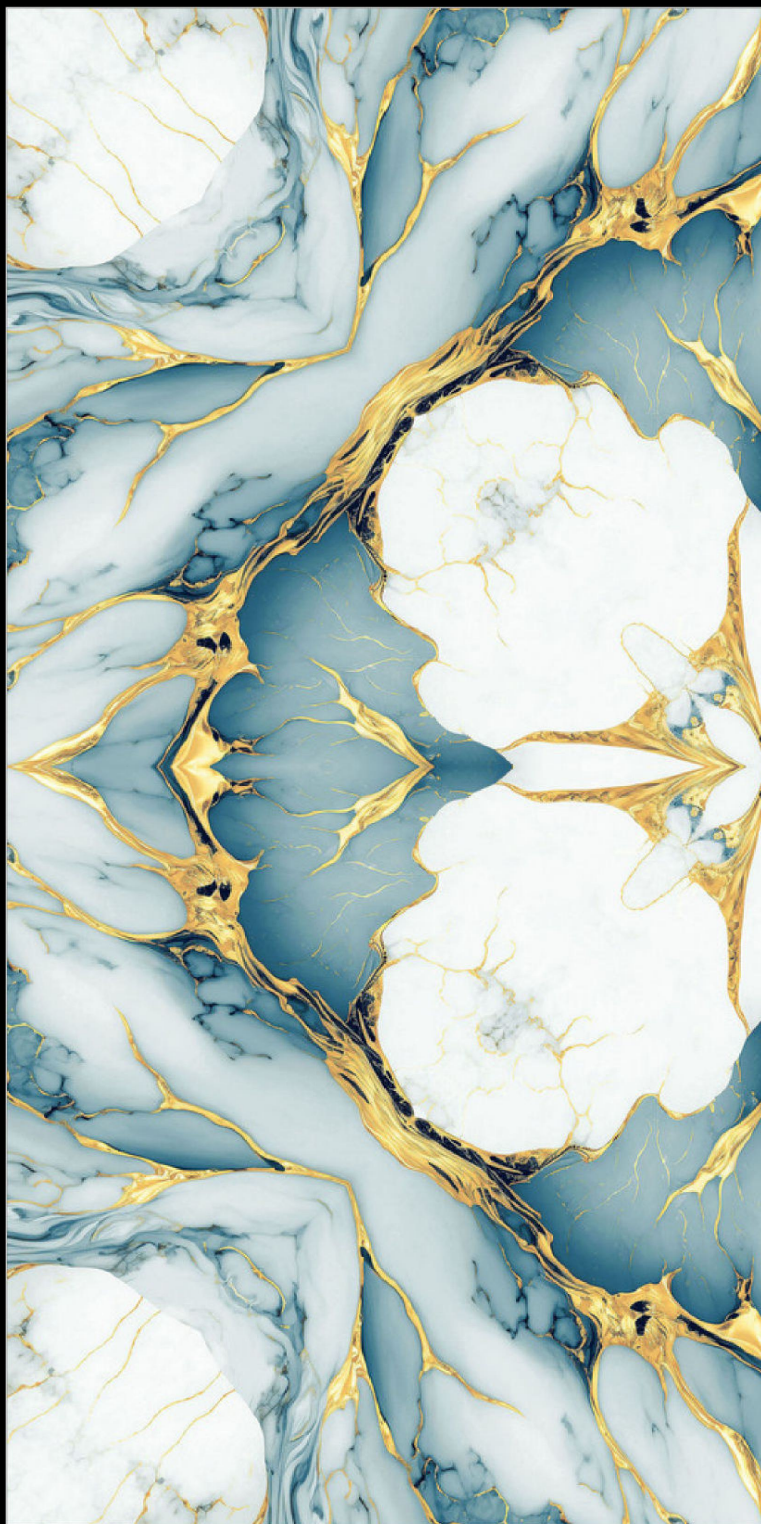

OCEAN AQUA GOLD

Size
600x1200mm

Surface
Glossy

Random
2

Series
SPECIAL GOLDEN

OCEAN AQUA GOLD

EASY TO
MAINTAIN

EASY TO
CLEAN