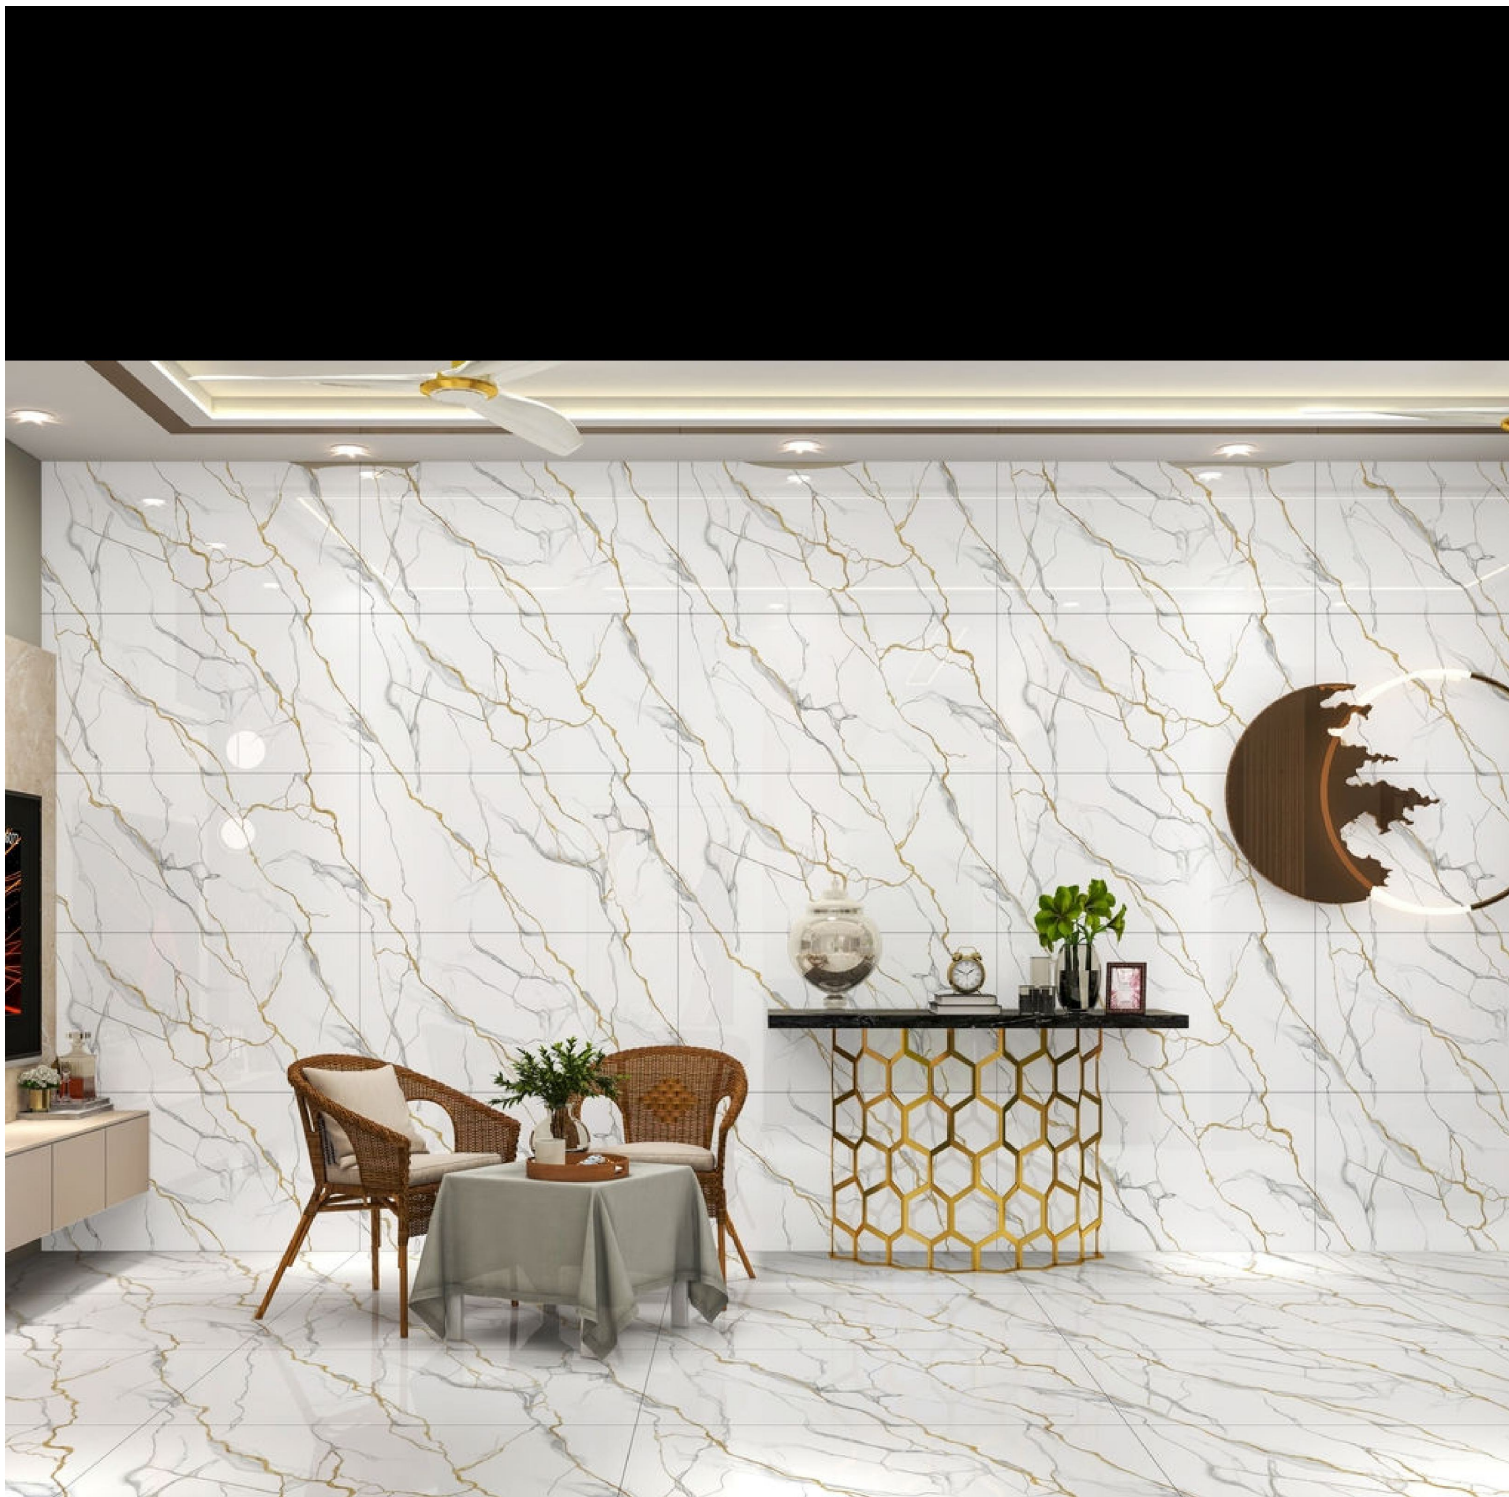

600x1200mm

Surface

Glossy

Random

4

Series

NORMAL GOLDEN

PULSE GOLD