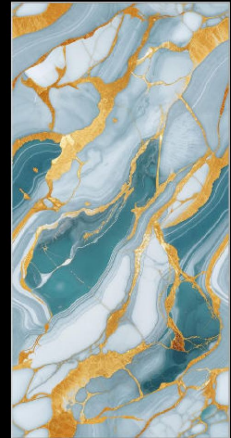

Size

600x1200mm

Surface

Glossy

Random

4

Series

SPECIAL GOLDEN