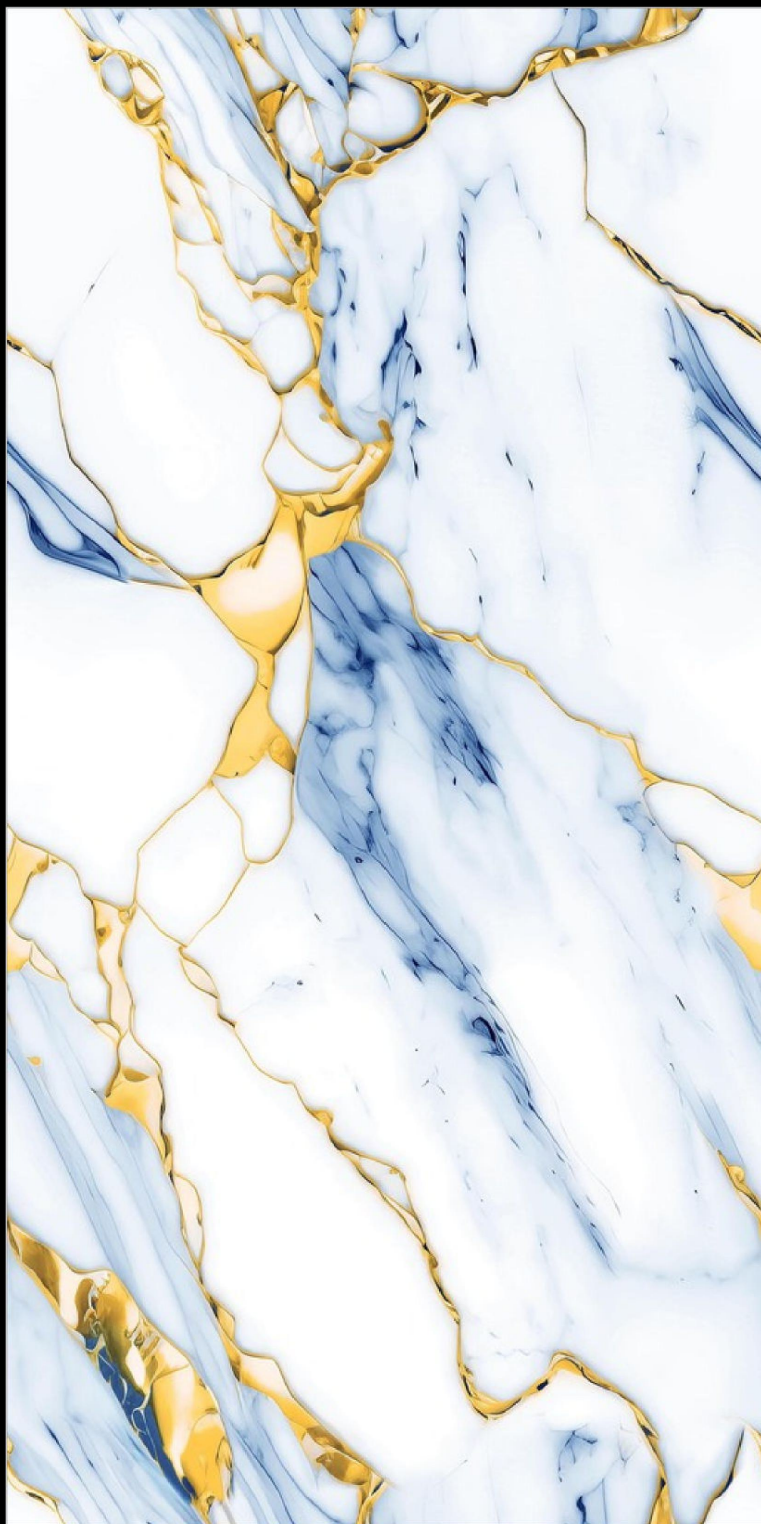

WATERPROOF

ECOLOGICAL

FROST
RESISTANT

HIGH
STRENGTH

MISHOL BLUE GOLD

Size

600x1200mm

Surface