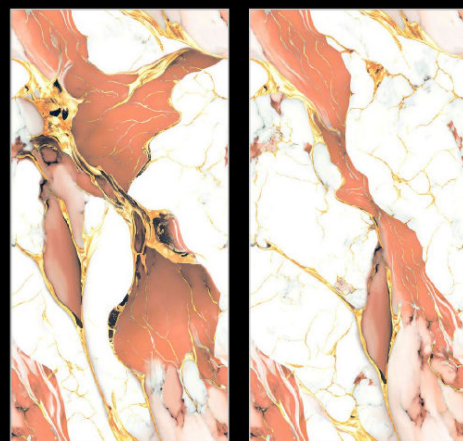

Size

600x1200mm

Surface

Glossy

Random

4

Series

SPECIAL GOLDEN