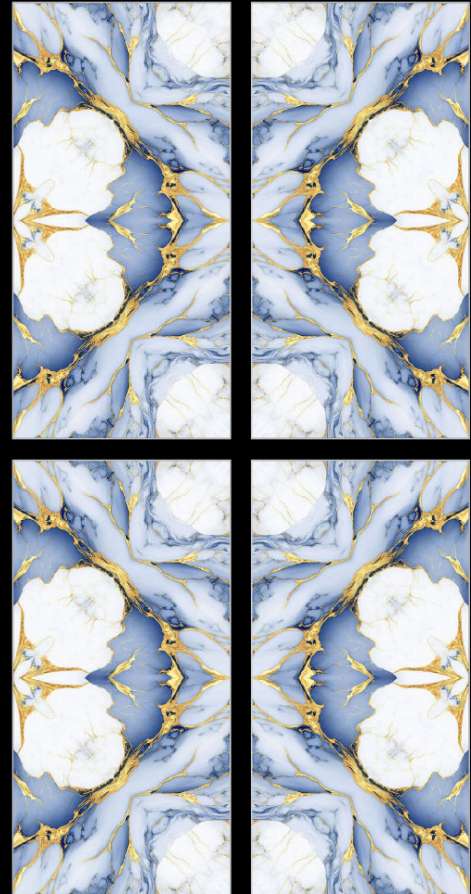

Size

600x1200mm

Surface

Glossy

Random

2

Series

SPECIAL GOLDEN