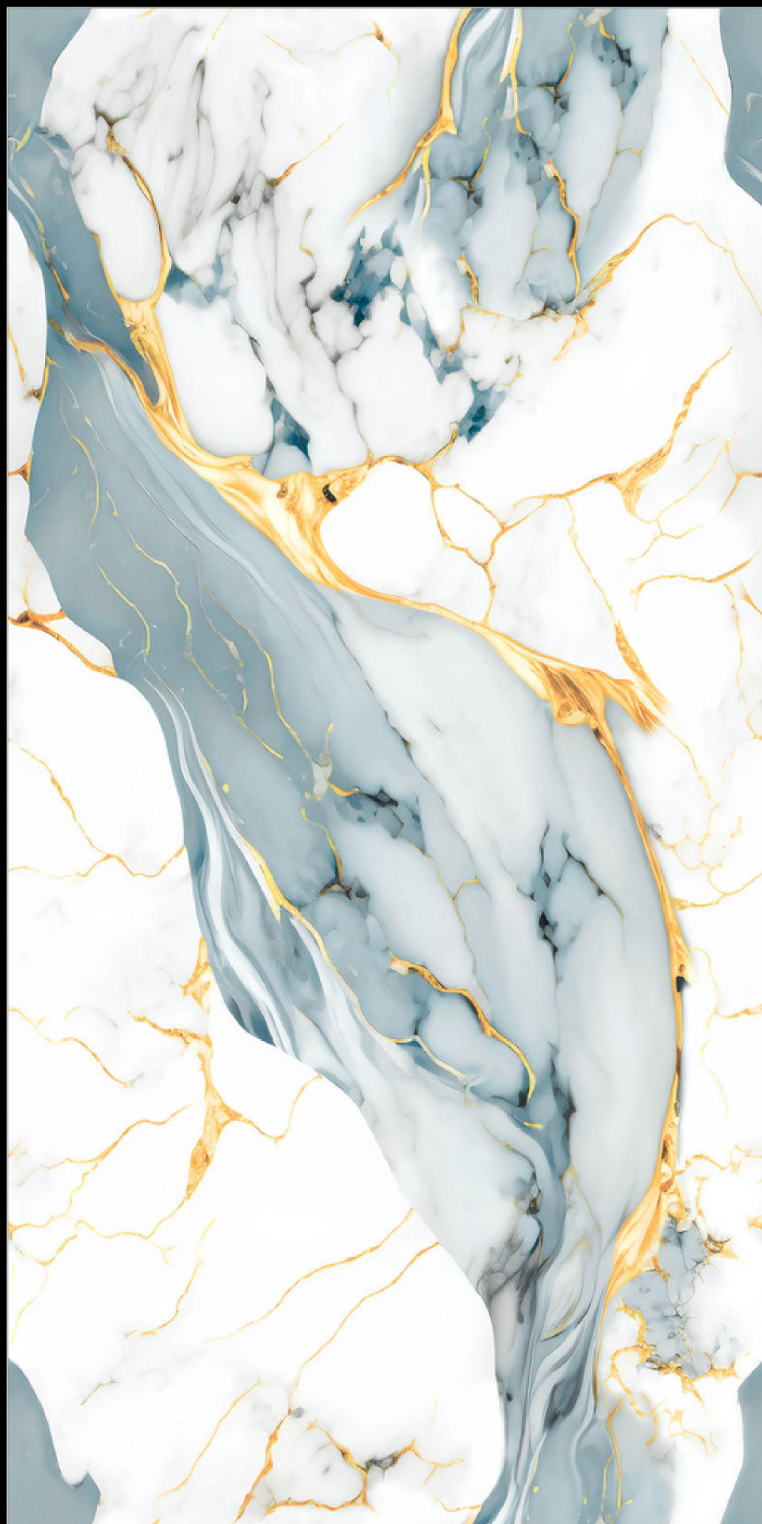

STAIN
RESISTANT

RESISTANT
TO CHEMICALS

WATERPROOF

ECOLOGICAL

FROST
RESISTANT

HIGH
STRENGTH

HARMONY AQUA GOLD

Size
600x1200mm