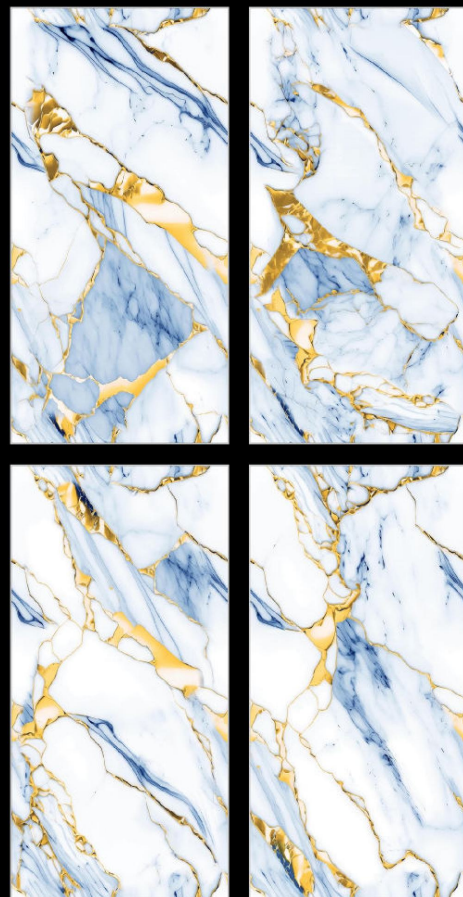

WATERPROOF

ECOLOGICAL

FROST
RESISTANT

HIGH
STRENGTH

MISHOL BLUE GOLD

Size

600x1200mm

Surface

Glossy

Random

4

Series

SPECIAL GOLDEN

MISHOL BLUE GOLD

EASY TO
MAINTAIN

EASY TO
CLEAN