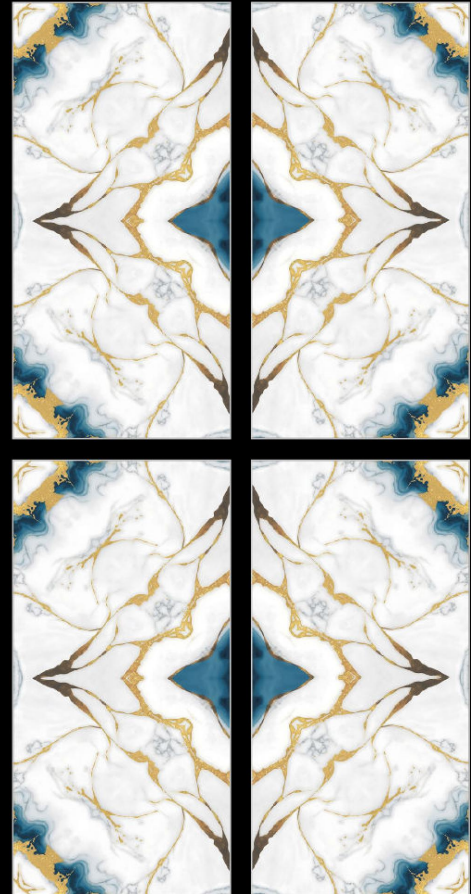

Size

600x1200mm

Surface

Glossy

Random

2

Series

SPECIAL GOLDEN