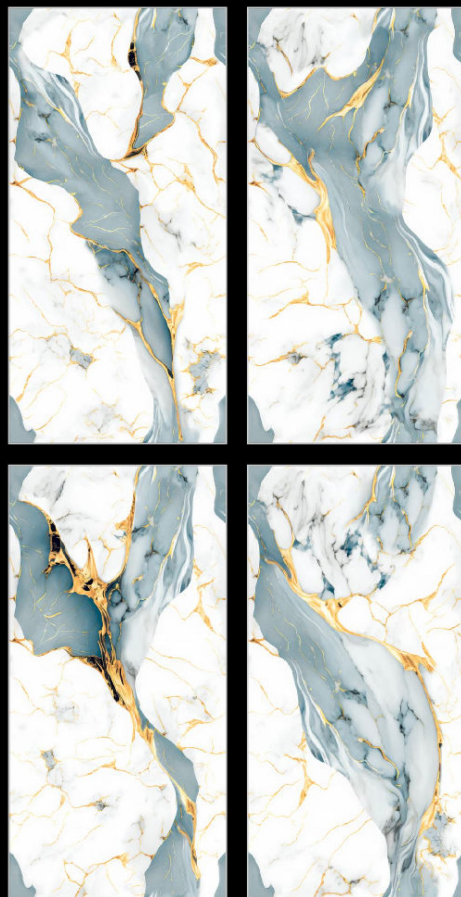

Size
600x1200mm

Surface
Glossy

Random
4

Series
SPECIAL GOLDEN