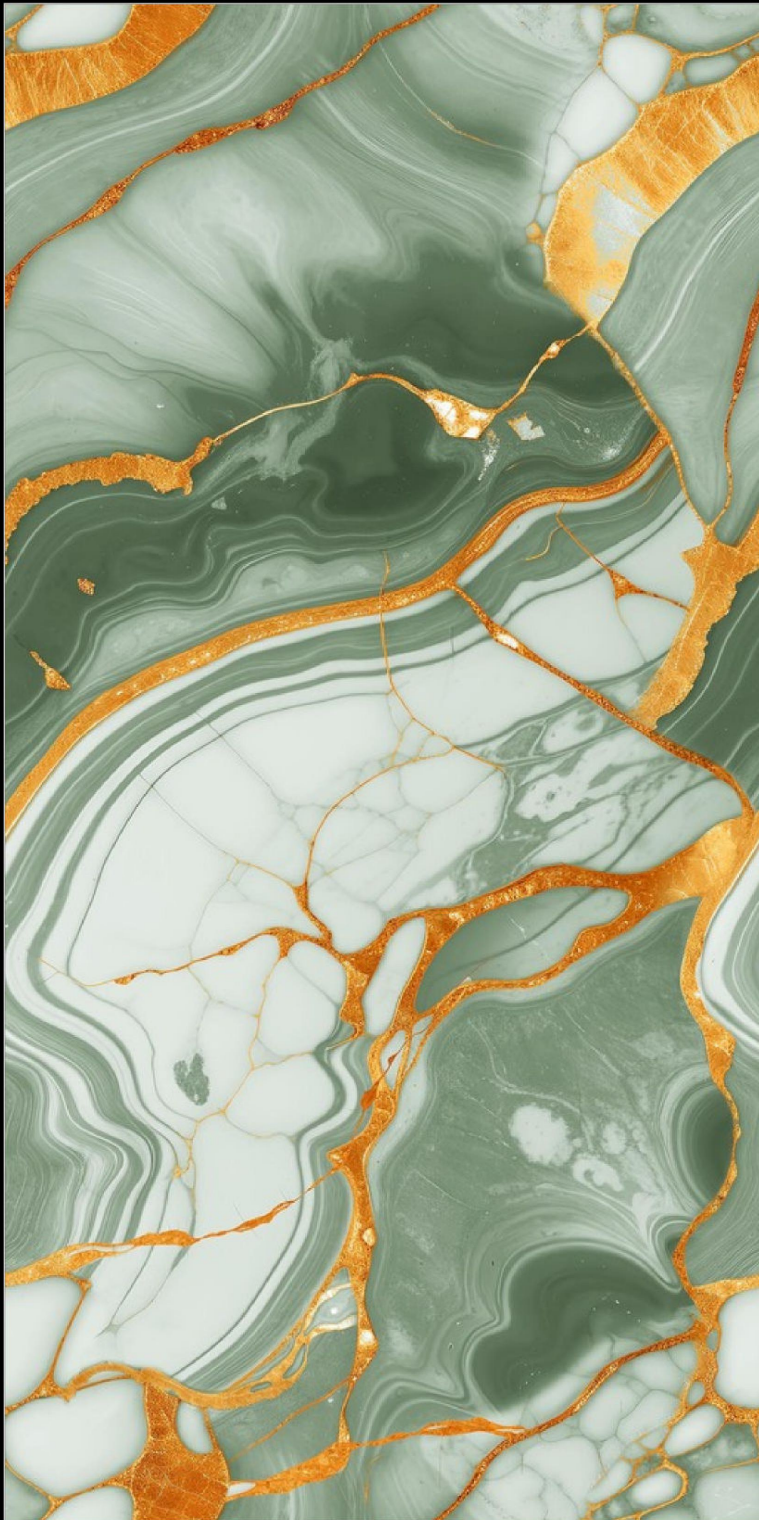

RESISTANT
TO CHEMICALS

WATERPROOF

ECOLOGICAL

FROST
RESISTANT

HIGH
STRENGTH

PERSA GREEN GOLD

Size

600x1200mm