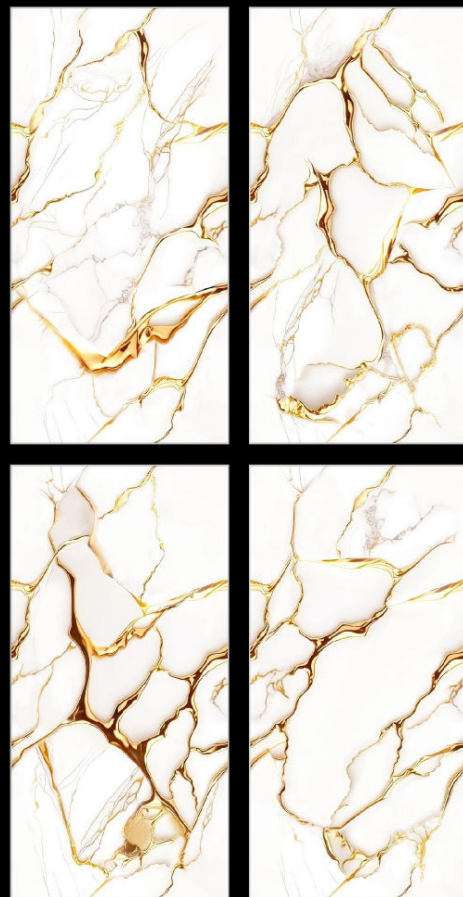

Random

4

Series

SPECIAL GOLDEN

ROYAL BLUE GOLDEN

EASY TO
MAINTAIN

EASY TO
CLEAN

STAIN
RESISTANT

RESISTANT
TO CHEMICALS

WATERPROOF

ECOLOGICAL

FROST
RESISTANT

HIGH
STRENGTH

WHITE ROSE GOLDEN

Size
600x1200mm

Surface
Glossy

Random
4

Series
SPECIAL GOLDEN

WHITE ROSE GOLDEN

EASY TO
MAINTAIN

EASY TO
CLEAN

STAIN
RESISTANT

RESISTANT
TO CHEMICALS

WATERPROOF