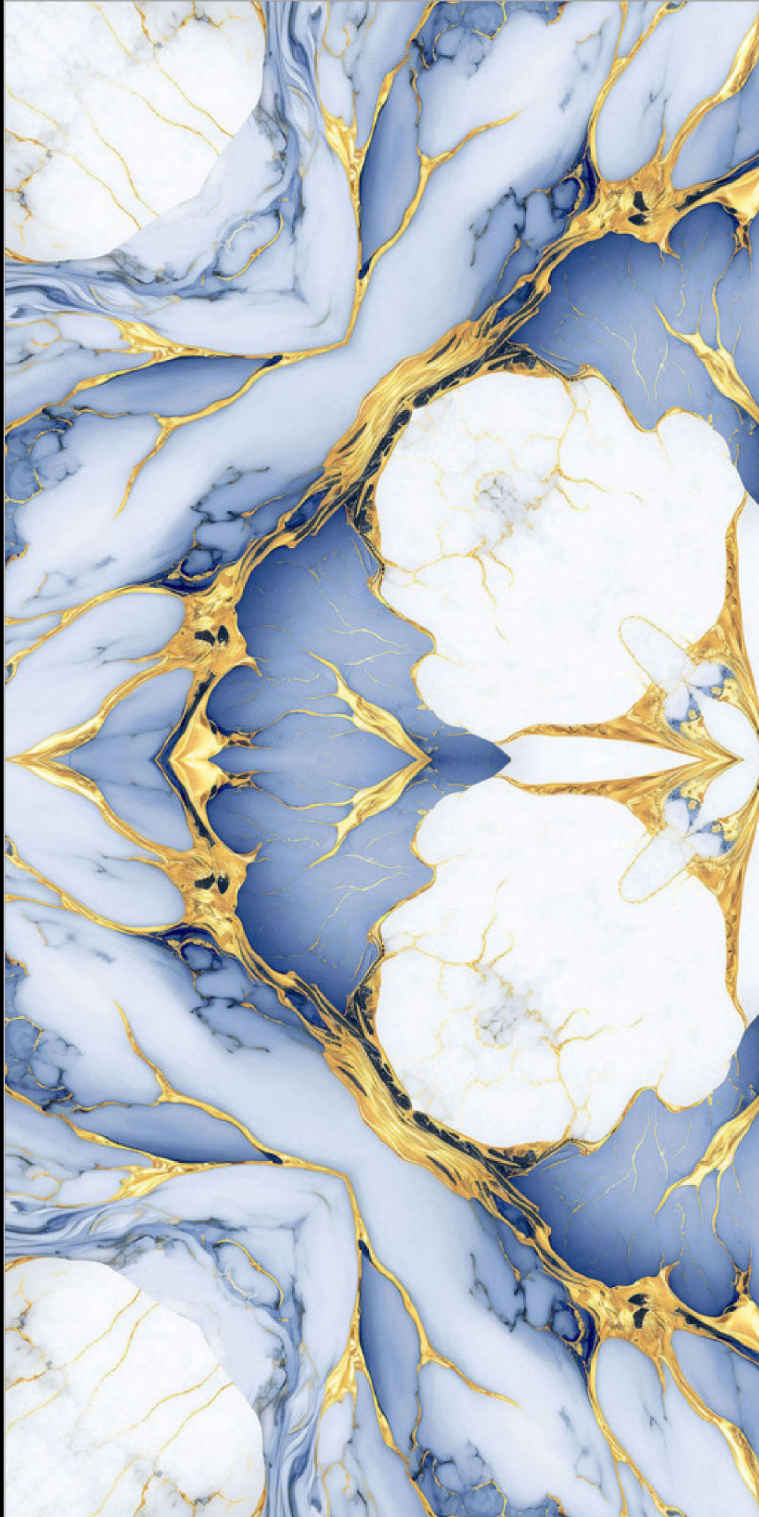

WATERPROOF

ECOLOGICAL

FROST
RESISTANT

HIGH
STRENGTH

BK 019

Size

600x1200mm

Surface