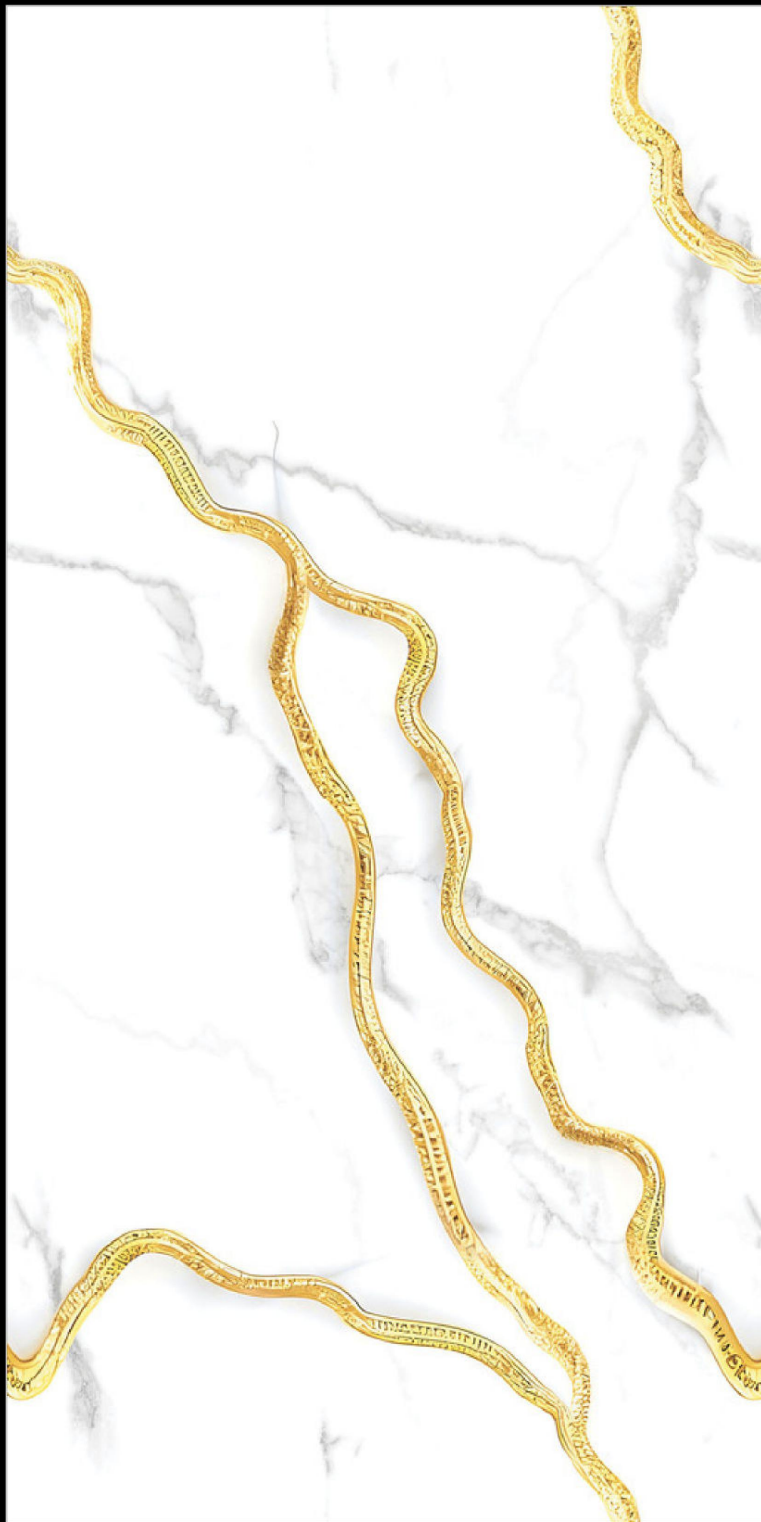

TESLA WHITE GOLD