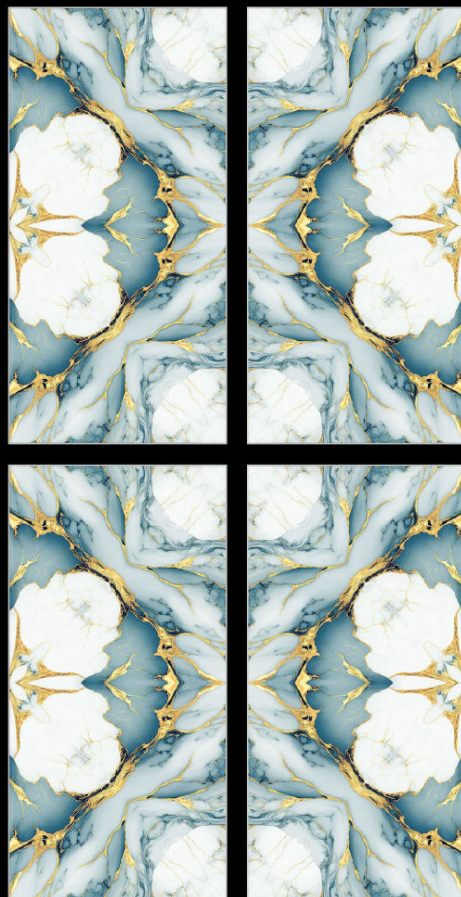

OCEAN AQUA GOLD

Size
600x1200mm

Surface
Glossy

Random
2

Series
SPECIAL GOLDEN

OCEAN AQUA GOLD

EASY TO
MAINTAIN

EASY TO
CLEAN