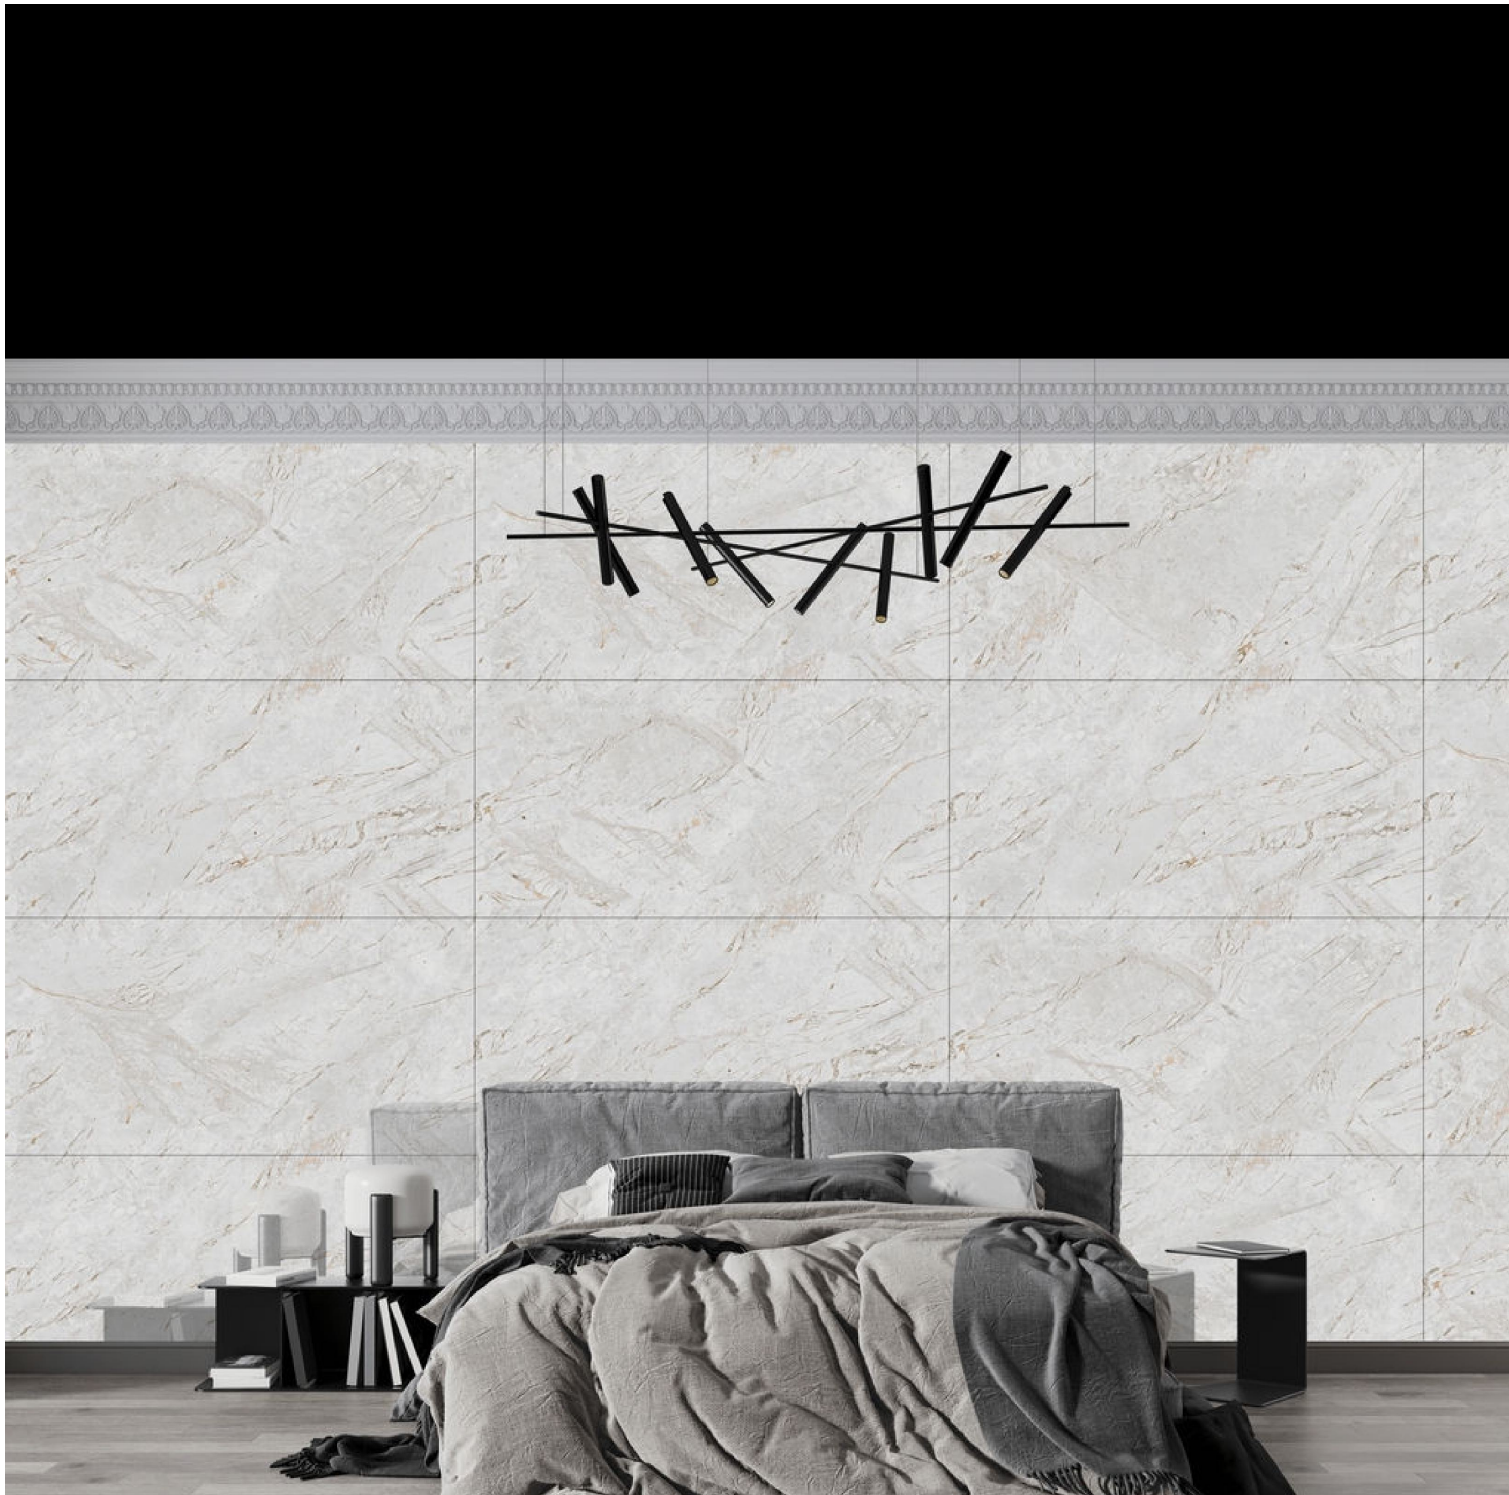

# EARTH BIANCO

Size

**600x1200mm**

Surface

**Glossy**

Random

**4**

Series

**GLOSSY ENDLESS**