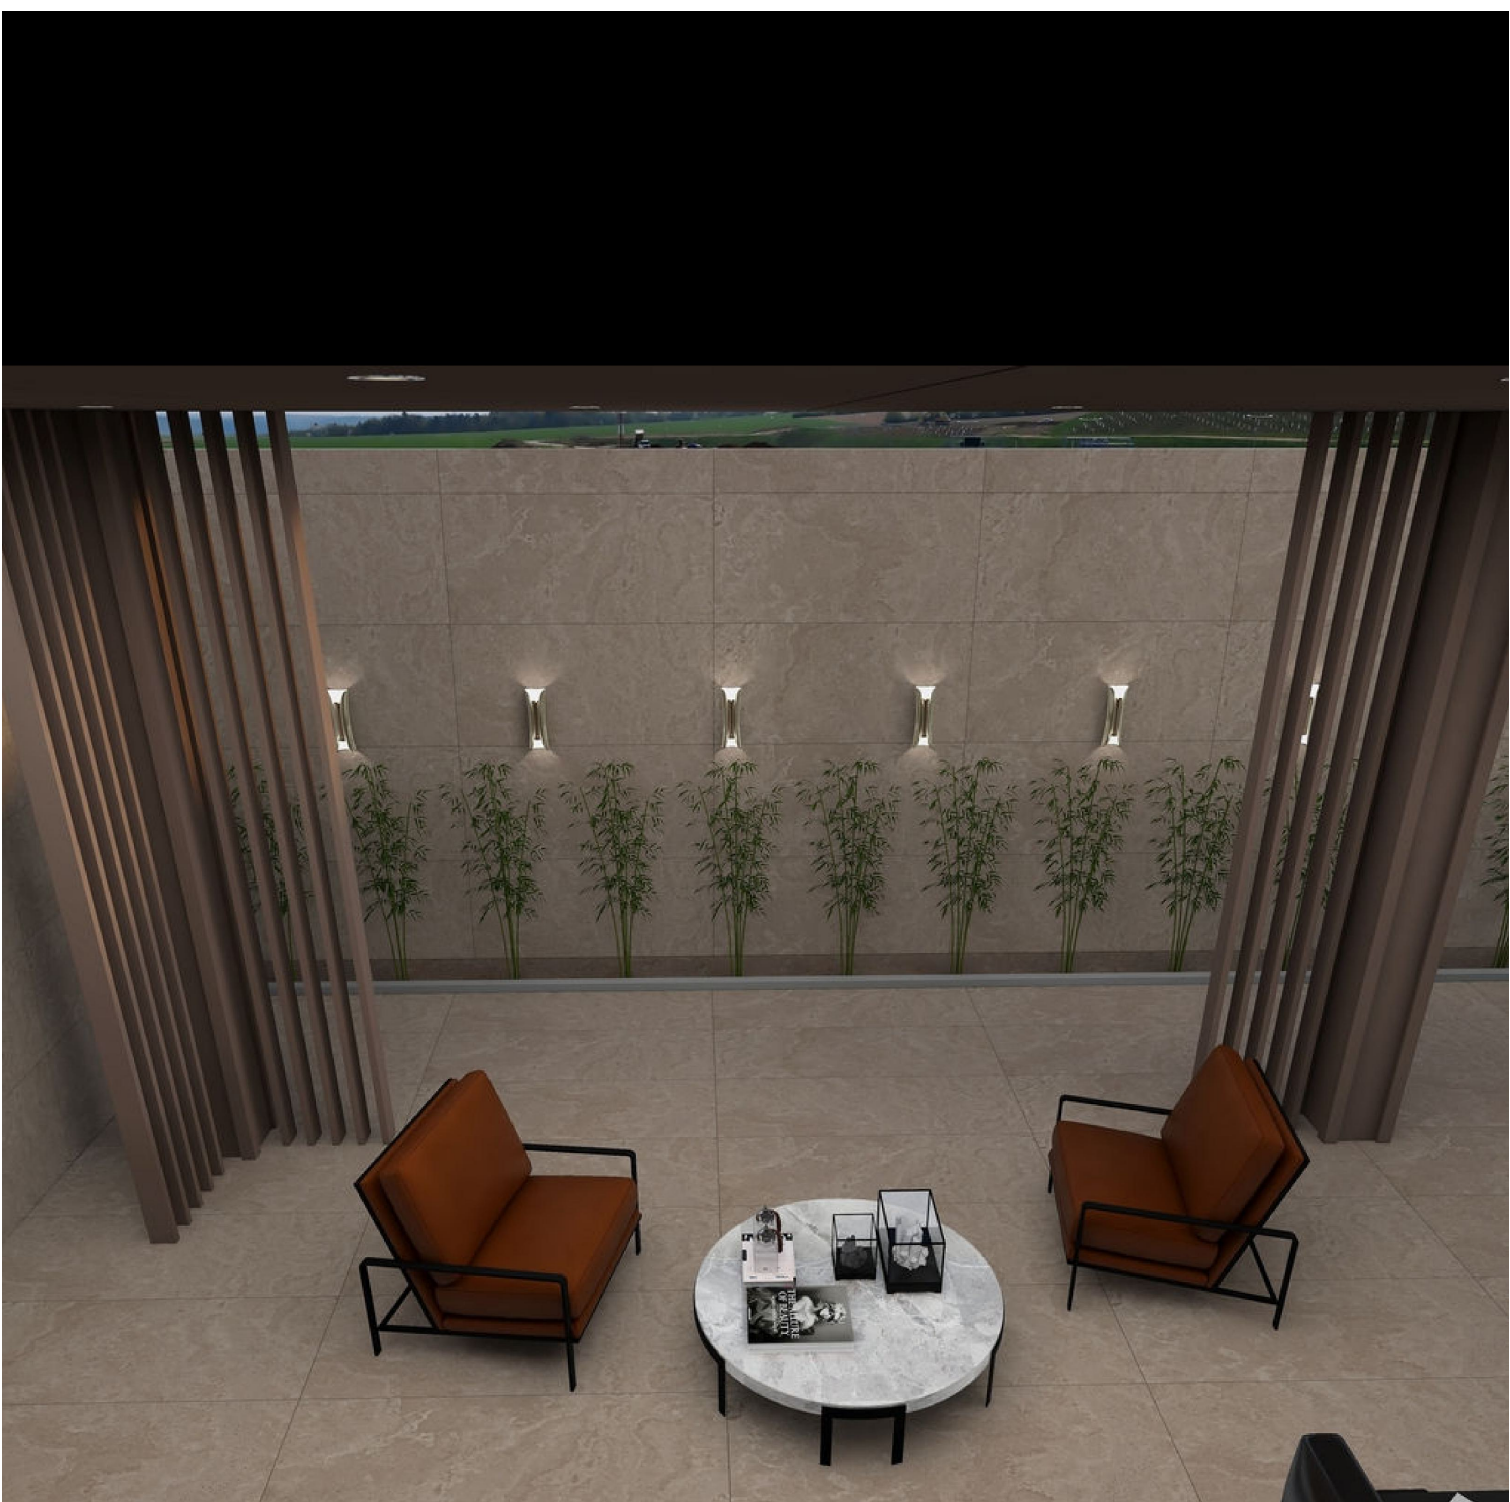

SAND STONE CREMA

EASY TO
MAINTAIN

EASY TO
CLEAN

STAIN
RESISTANT

RESISTANT
TO CHEMICALS

WATERPROOF

ECOLOGICAL

FROST
RESISTANT

HIGH
STRENGTH