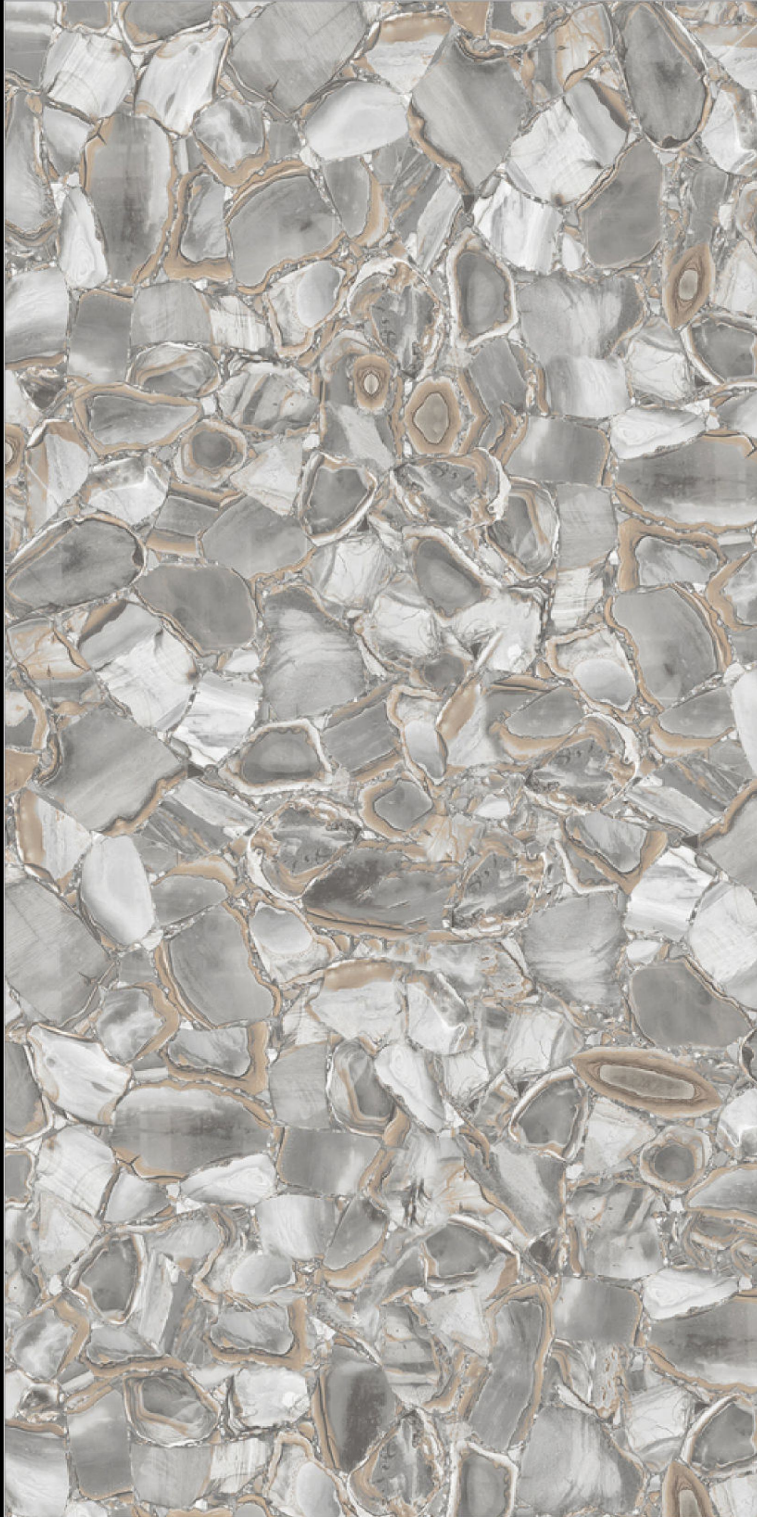

AGATE NATURAL