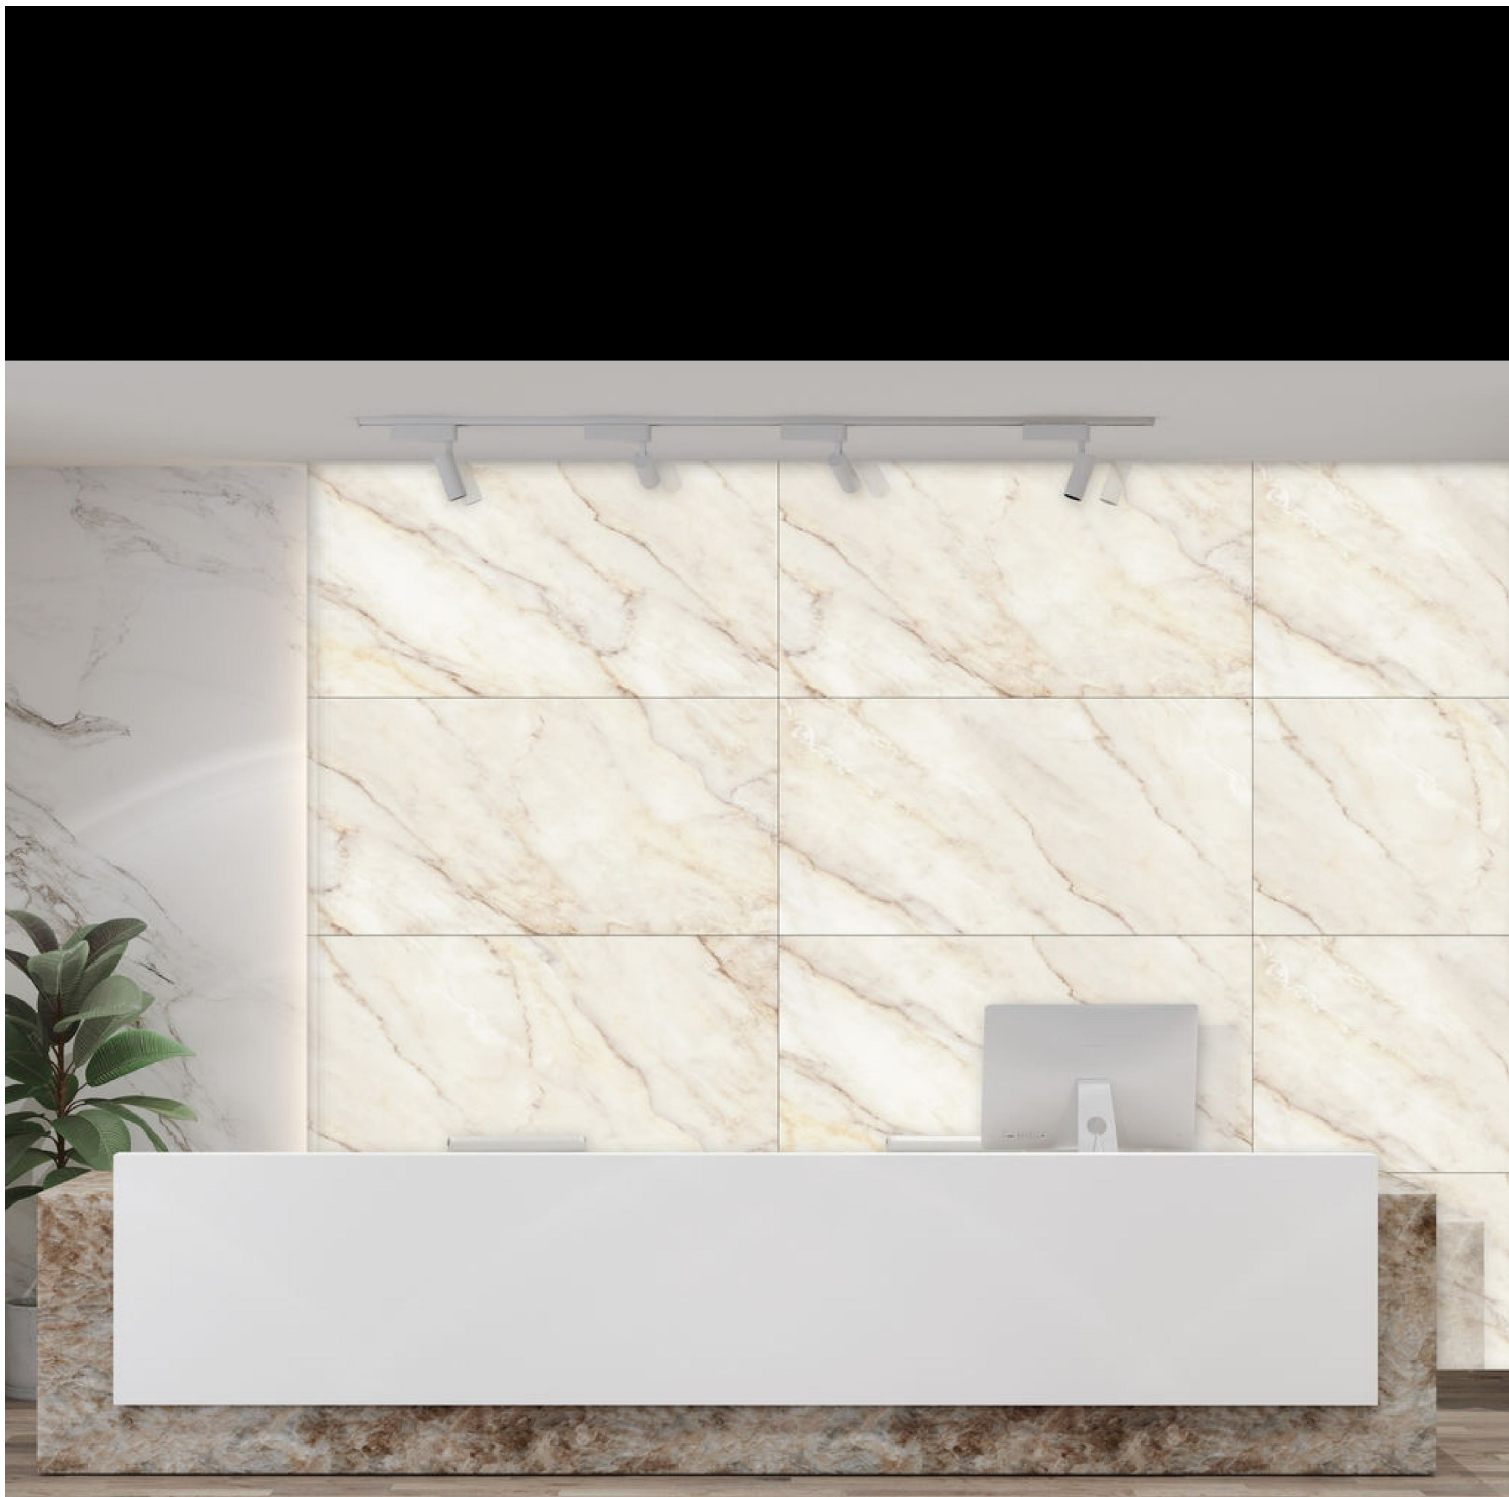

Size

600x1200mm

Surface

Glossy

Random

4

Series

GLOSSY RANDOM

ELEGANT GOLD

EASY TO
MAINTAIN

EASY TO
CLEAN

STAIN
RESISTANT

RESISTANT
TO CHEMICALS

WATERPROOF

ECOLOGICAL

FROST
RESISTANT