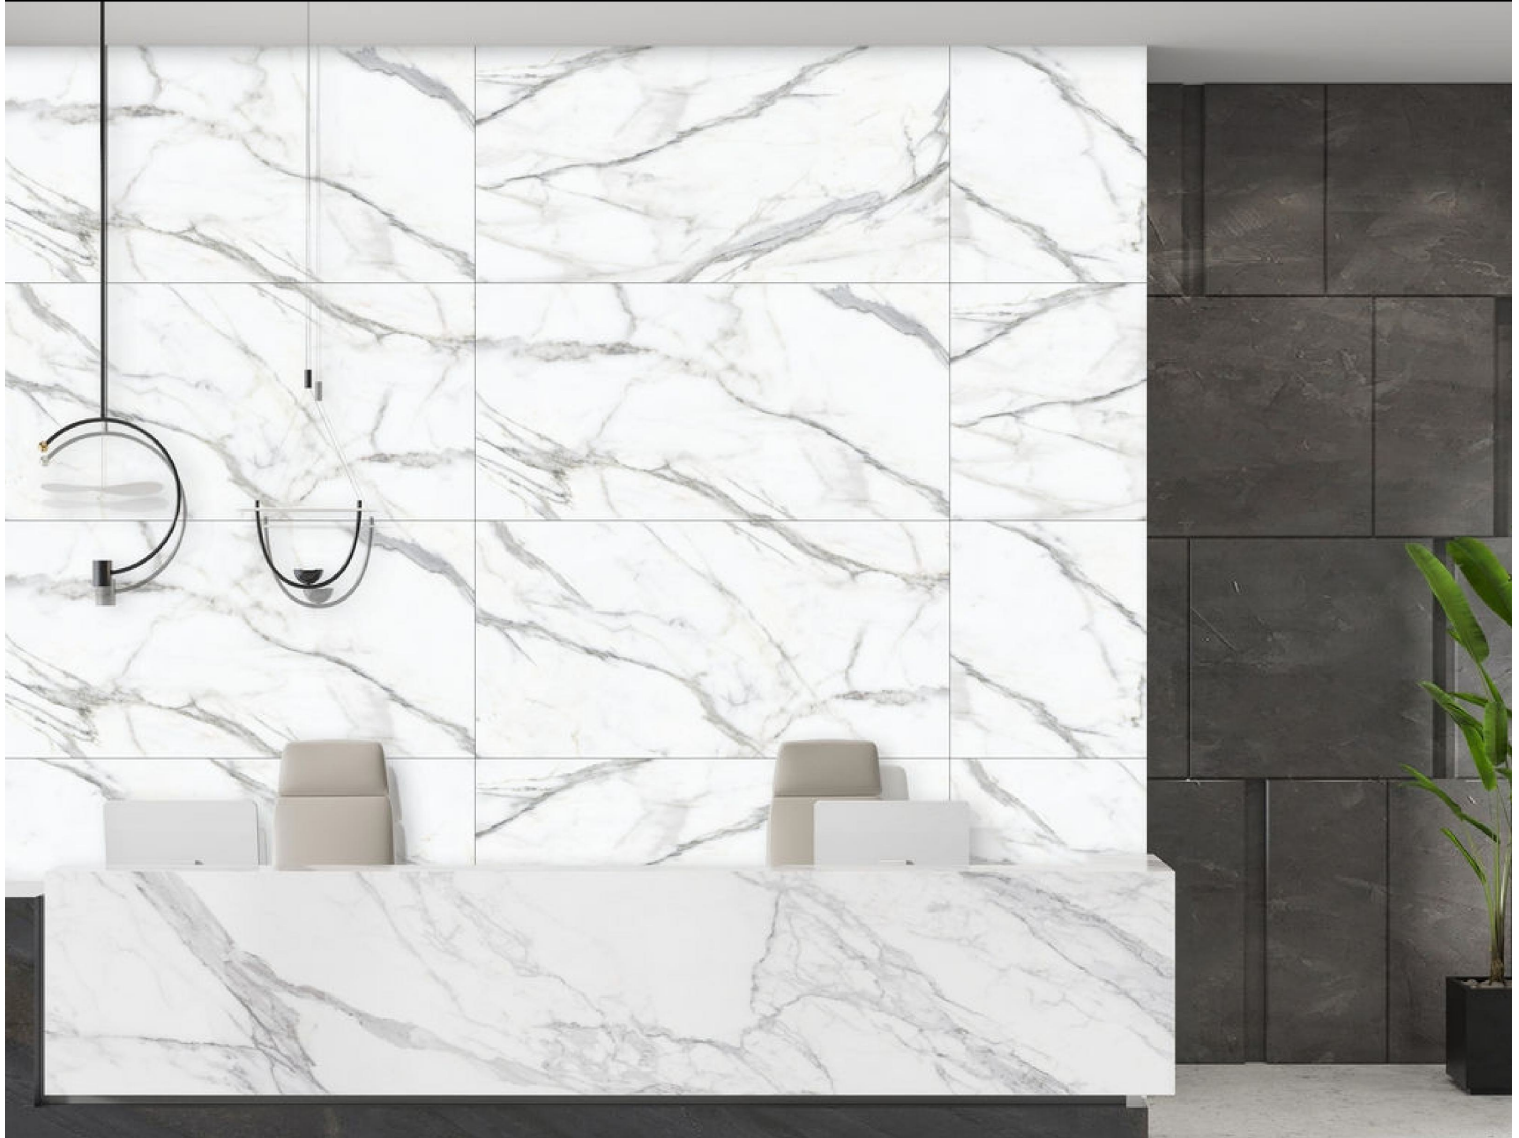

Size

600x1200mm

Surface

Glossy

Random

4

Series

GLOSSY RANDOM