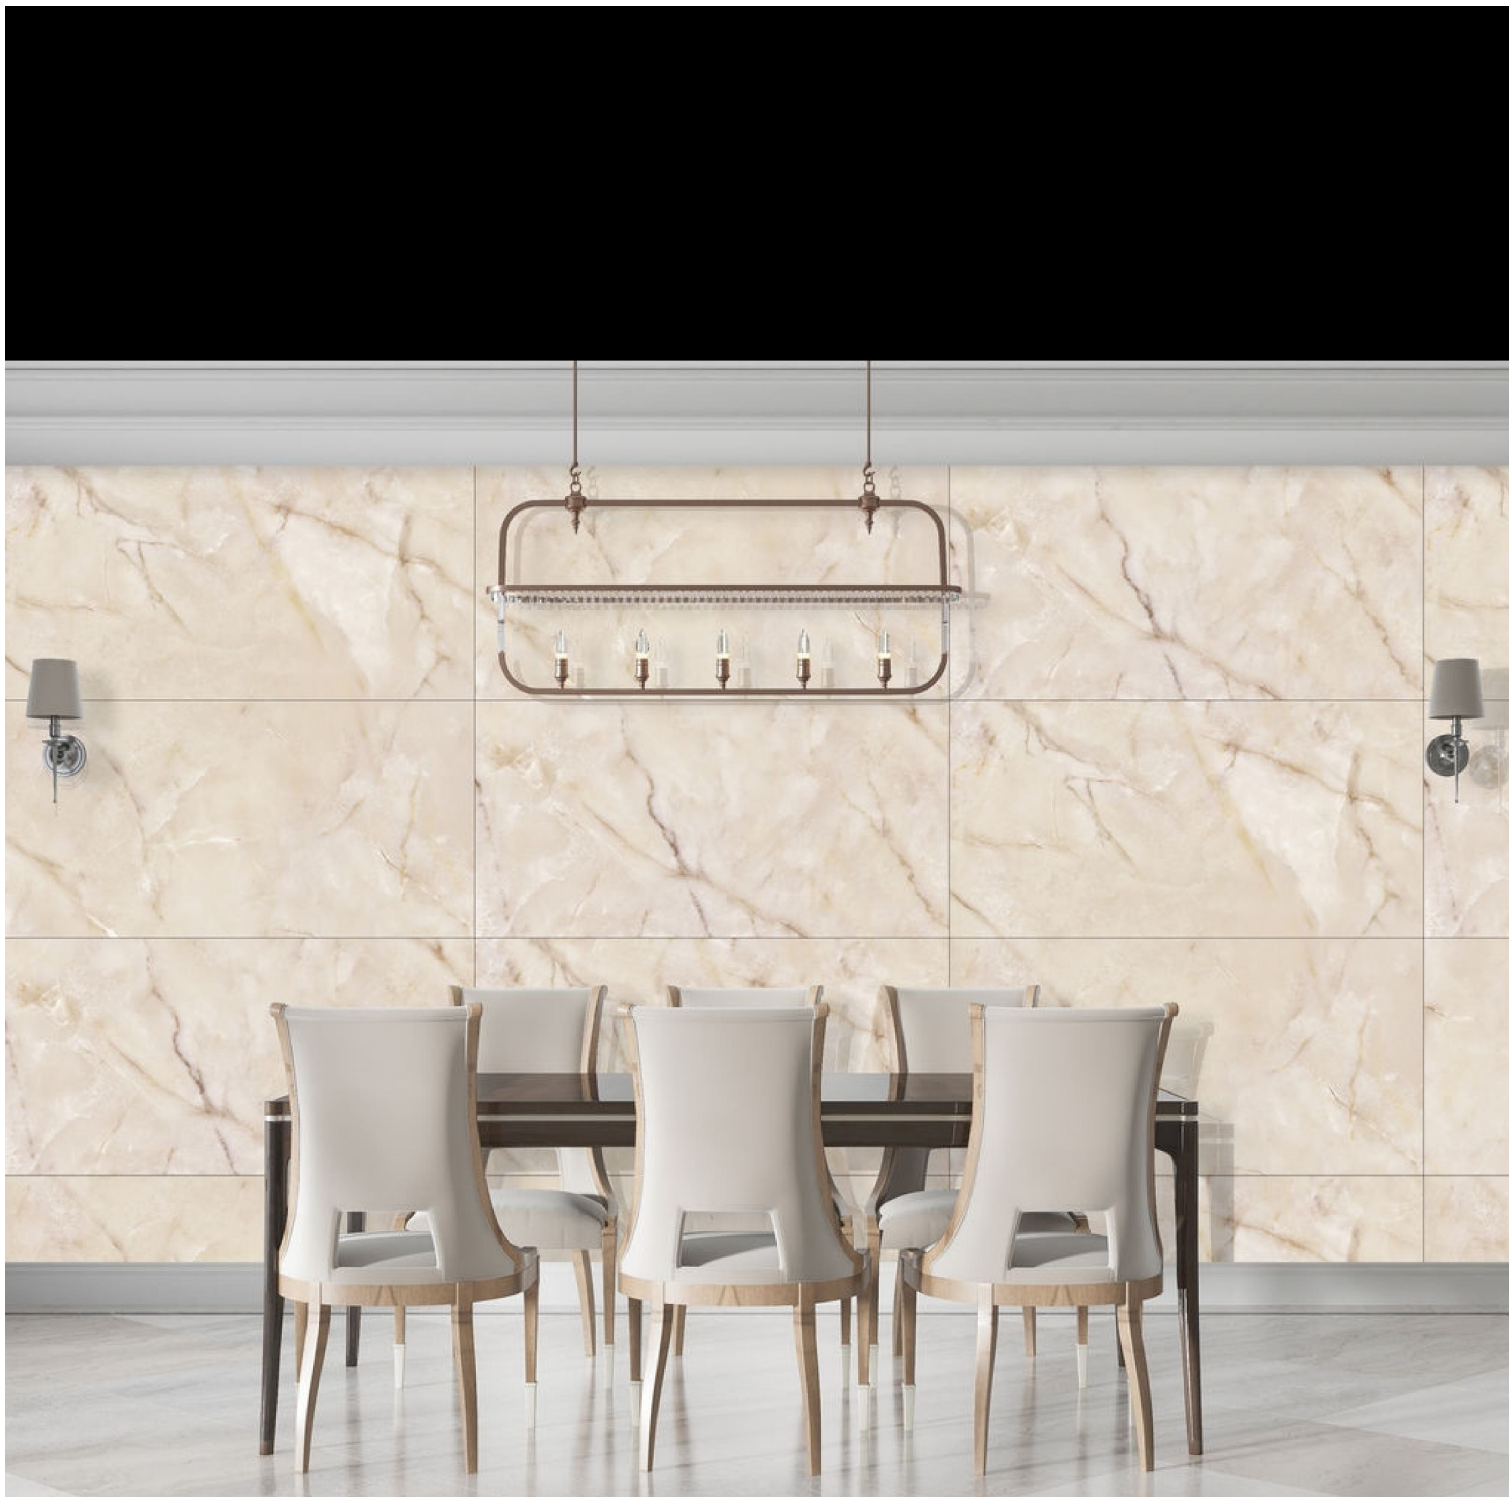

ALICE ONYX CREMA

EASY TO
MAINTAIN

EASY TO
CLEAN

STAIN
RESISTANT

RESISTANT
TO CHEMICALS

WATERPROOF

ECOLOGICAL

FROST
RESISTANT

HIGH
STRENGTH