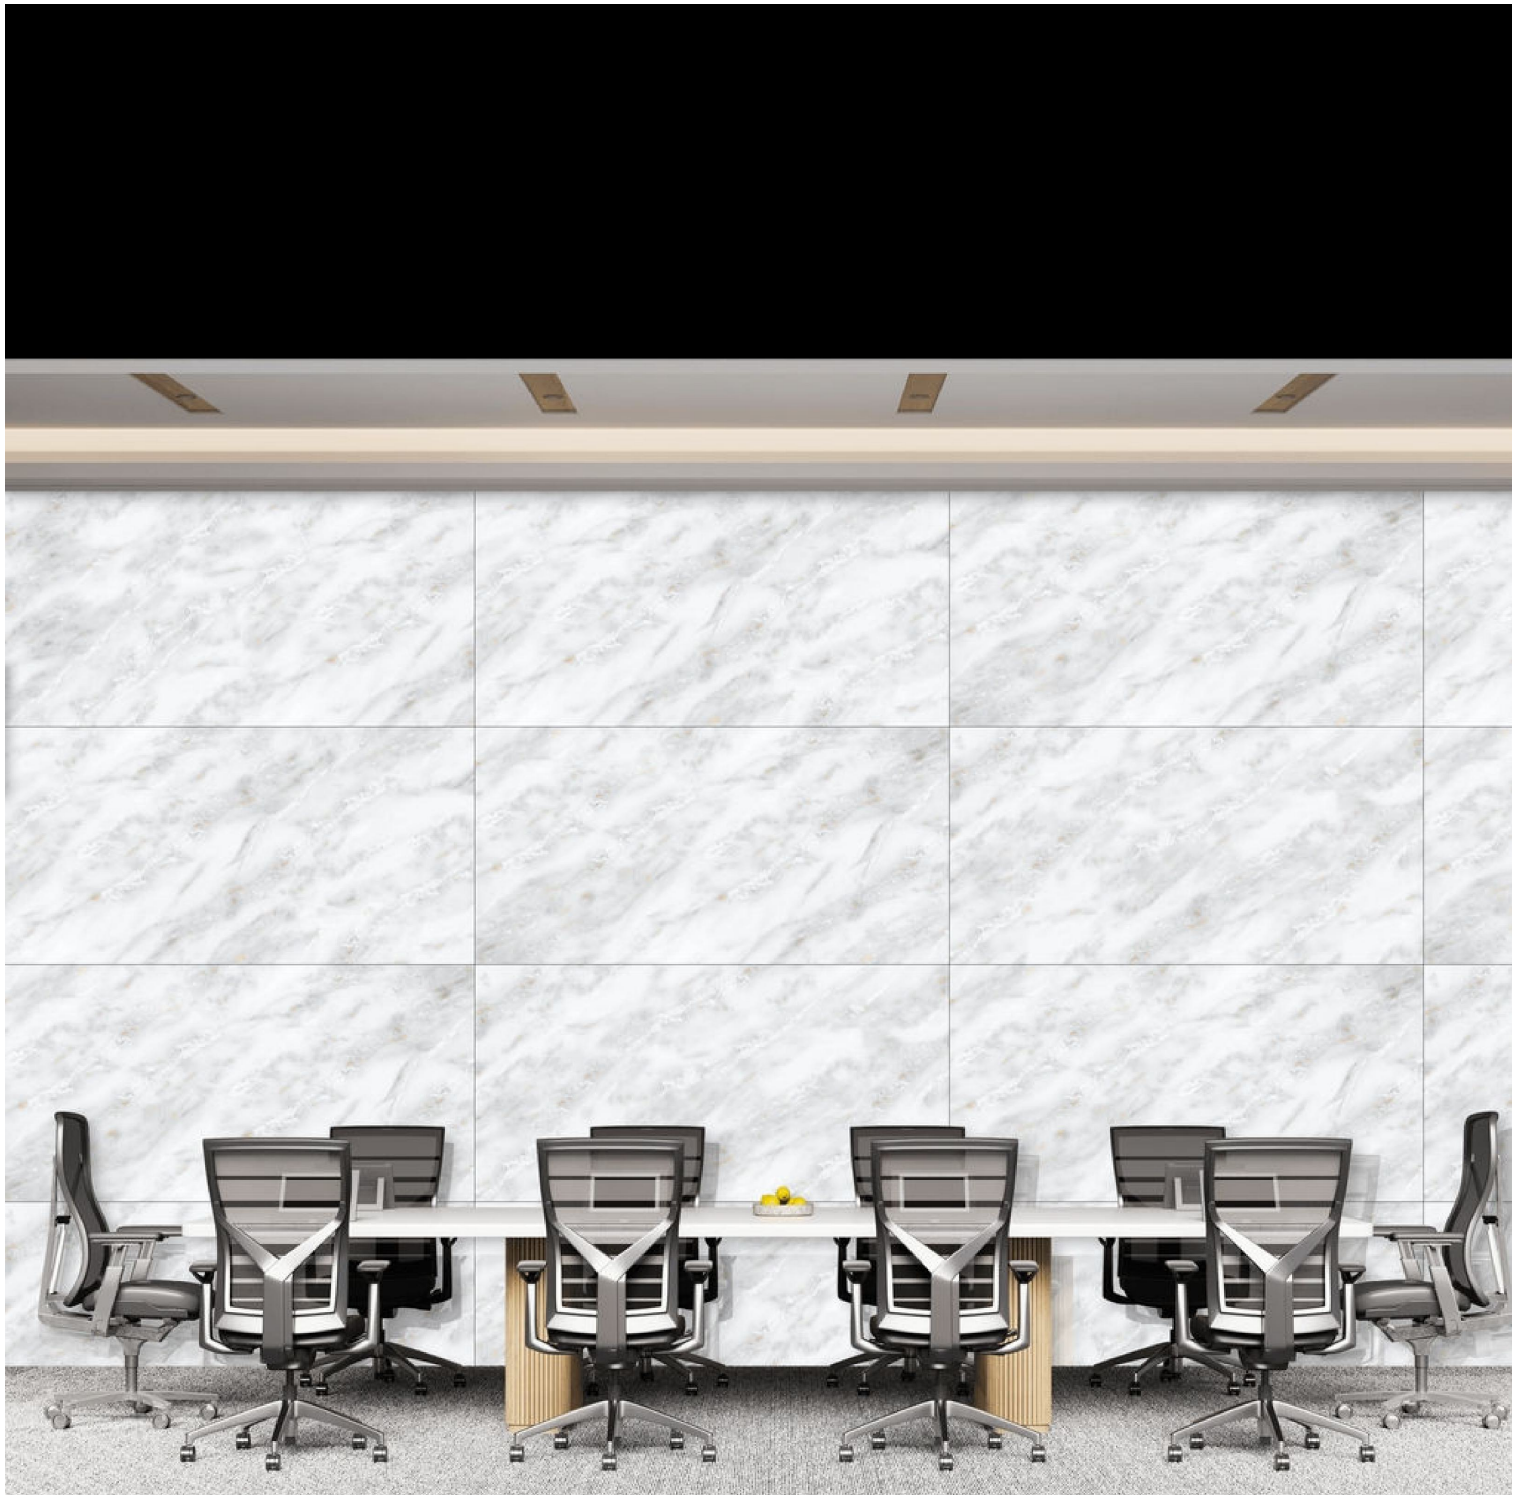

ARITA PEARL

EASY TO
MAINTAIN

EASY TO
CLEAN

STAIN
RESISTANT

RESISTANT
TO CHEMICALS

WATERPROOF

ECOLOGICAL

FROST
RESISTANT

HIGH
STRENGTH