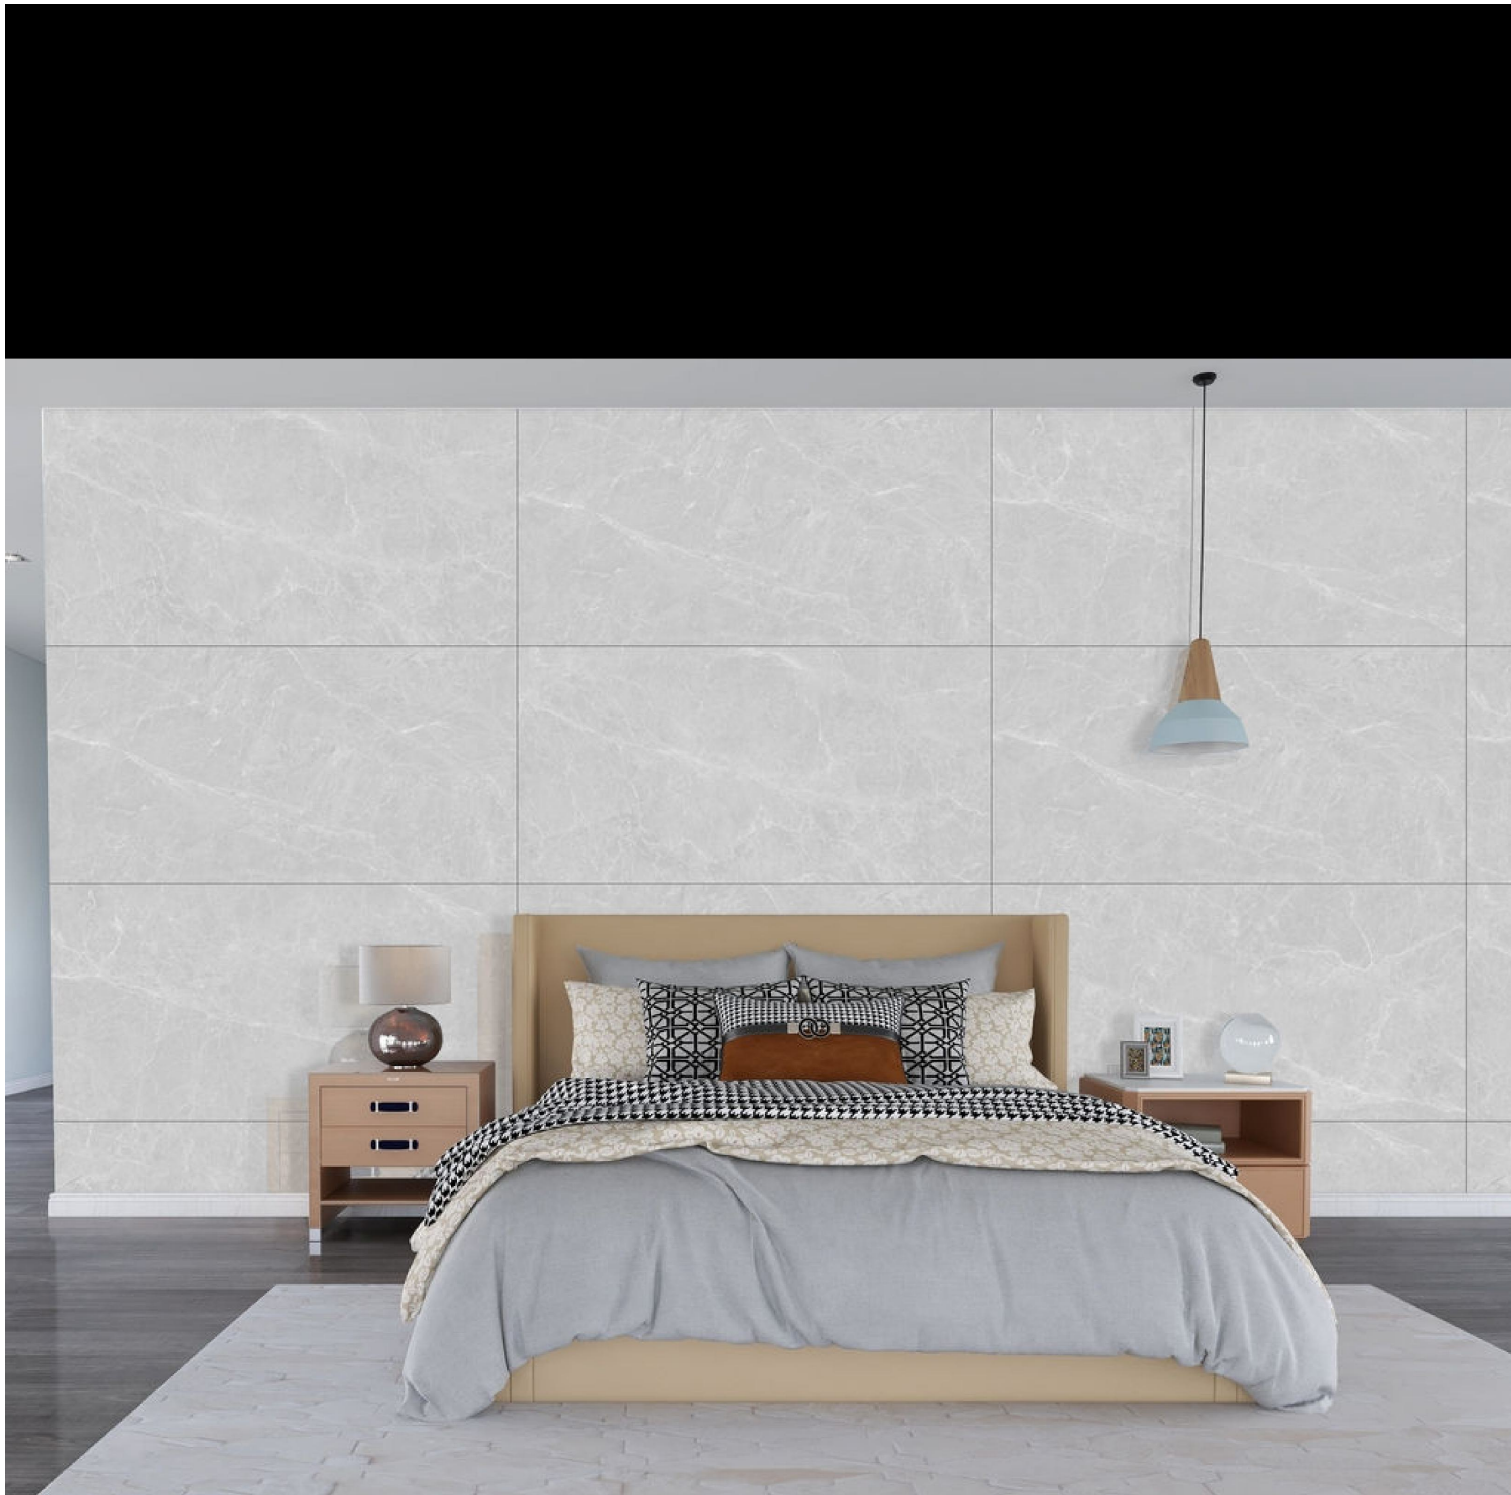

VENEZIA GREY

EASY TO
MAINTAIN

EASY TO
CLEAN

STAIN
RESISTANT

RESISTANT
TO CHEMICALS

WATERPROOF

ECOLOGICAL

FROST
RESISTANT

HIGH
STRENGTH