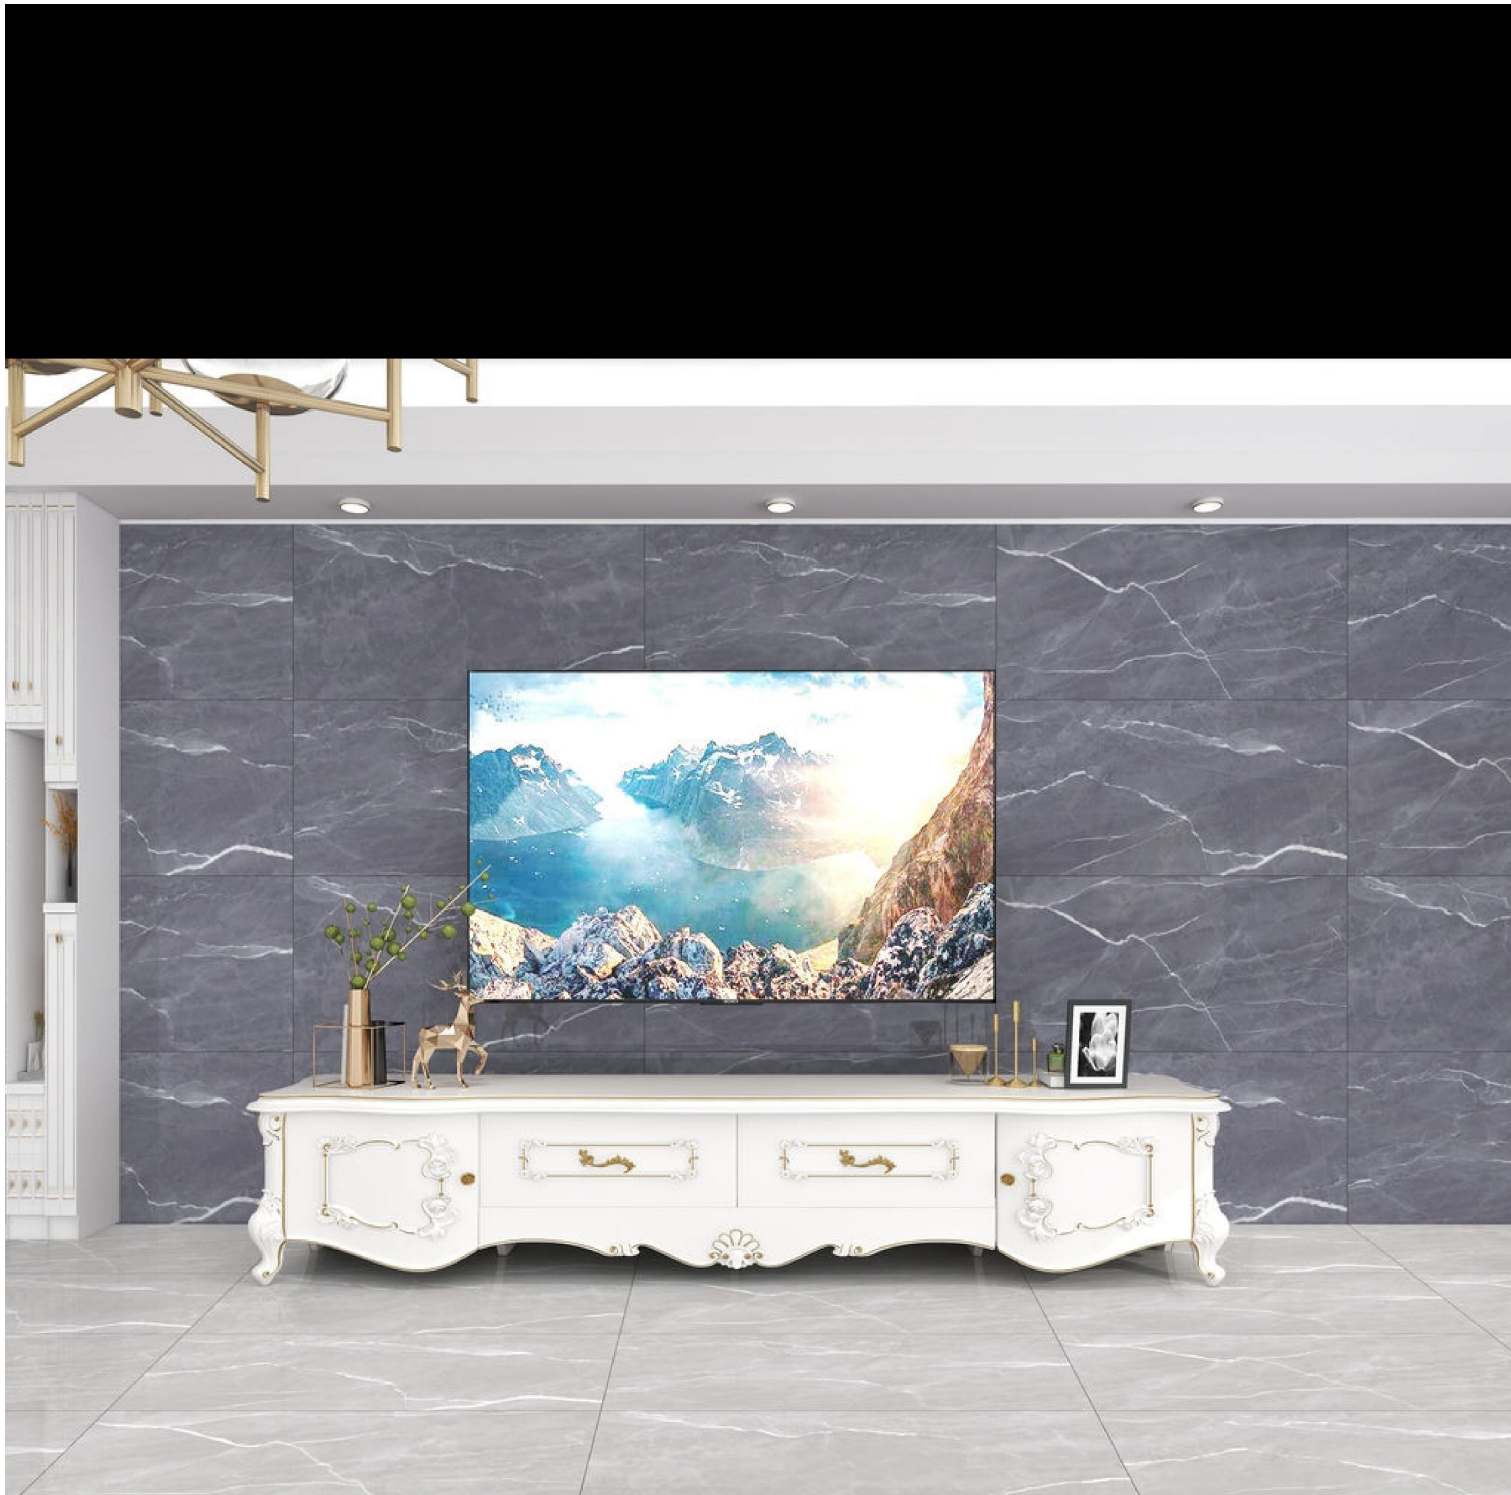

PIETRA GREY

EASY TO
MAINTAIN

EASY TO
CLEAN

STAIN
RESISTANT

RESISTANT
TO CHEMICALS

WATERPROOF

ECOLOGICAL

FROST
RESISTANT

HIGH
STRENGTH