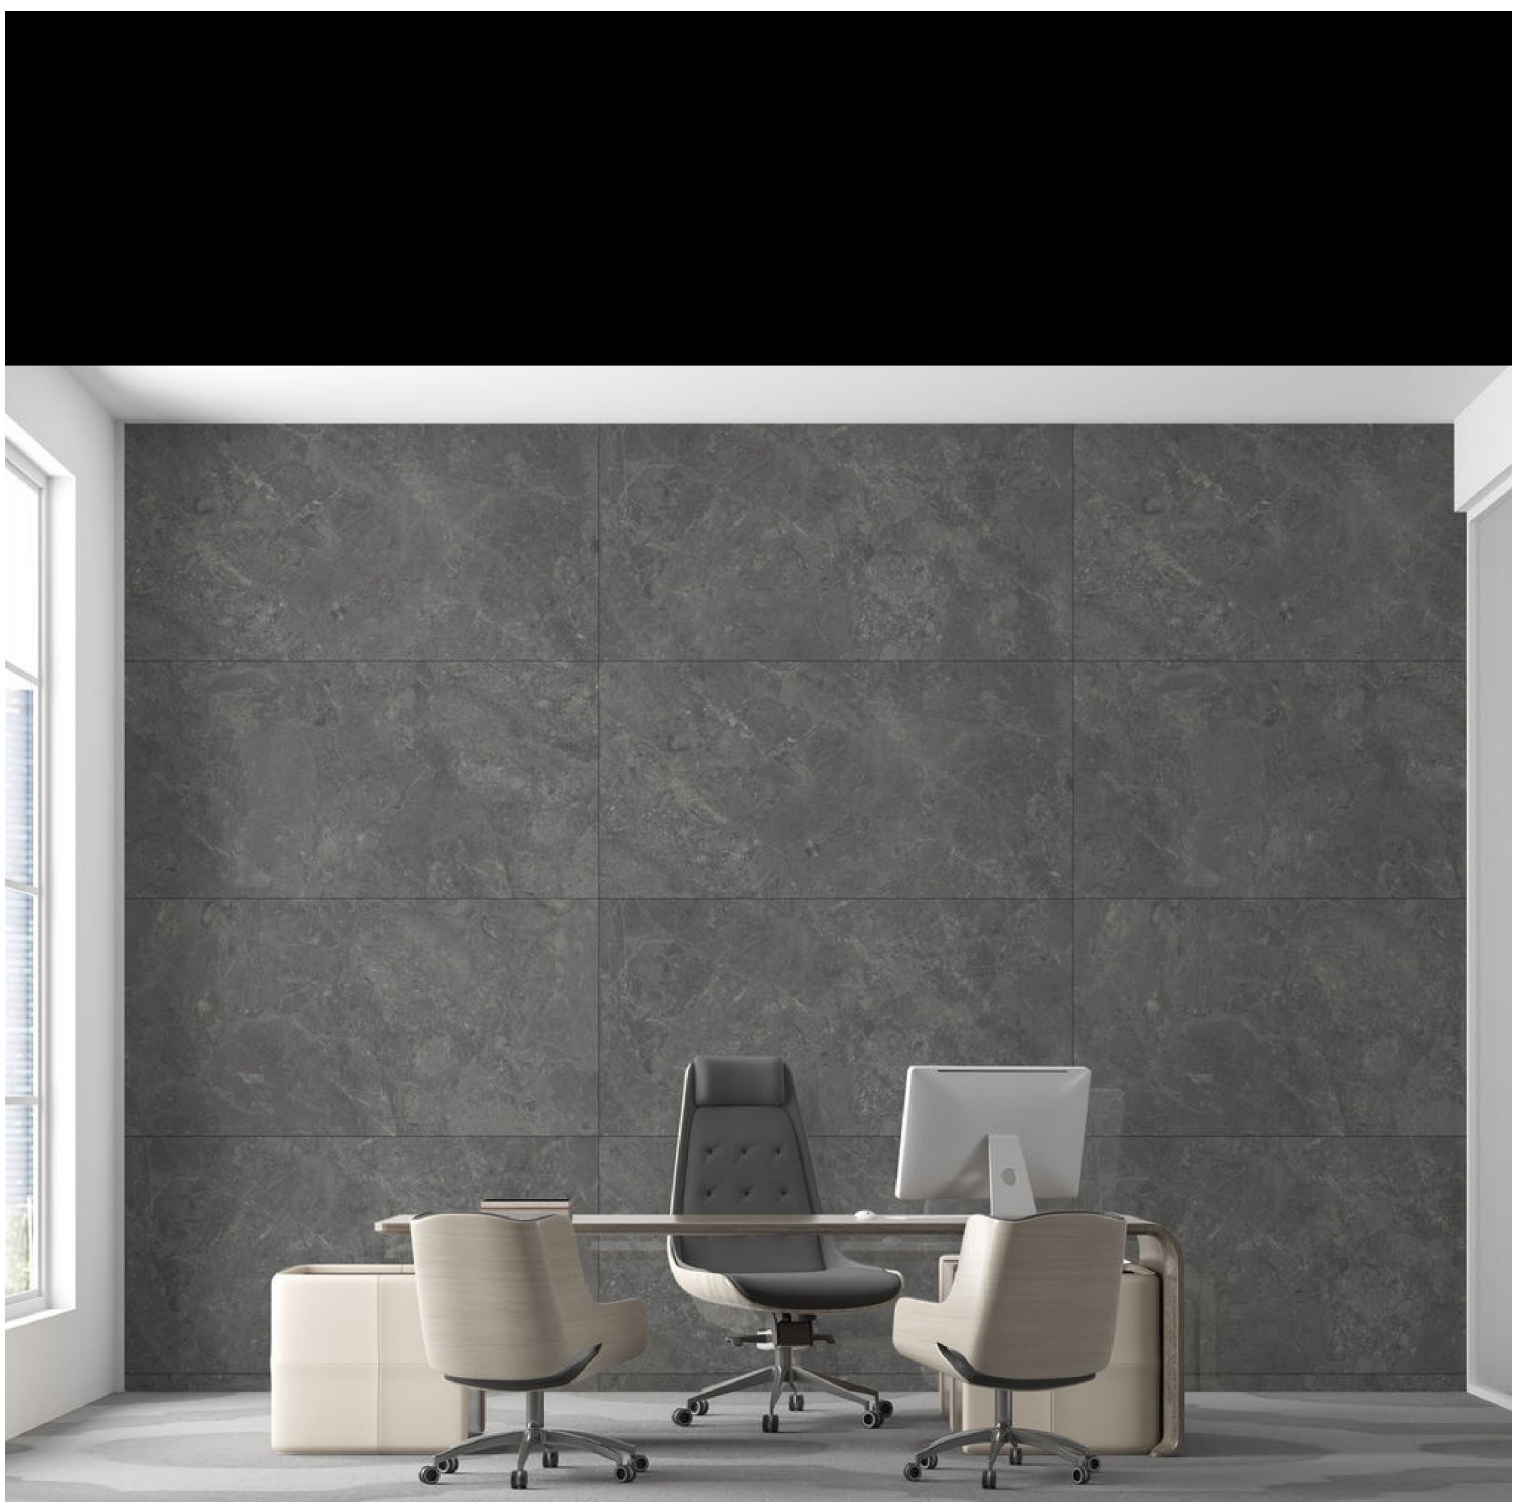

VENERA GREY

EASY TO
MAINTAIN

EASY TO
CLEAN

STAIN
RESISTANT

RESISTANT
TO CHEMICALS

WATERPROOF

ECOLOGICAL

FROST
RESISTANT

HIGH
STRENGTH