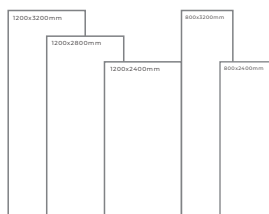

Available Dimension

1200x3200 | 1200x2800
1200x2400 | 800x3200
800x2400

GREY BODY

BRECCIA NATURAL

Thickness: 6mm/9mm/15mm
Finish: Gloss
Type: Grey Body
Random: 1

Available Dimension

1200x3200 | 1200x2800
1200x2400 | 800x3200
800x2400