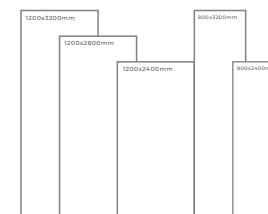

Available Dimension

1200x3200 | 1200x2800
1200x2400 | 800x3200
800x2400

WHITE BODY

COLORADO FLIP

Thickness: 6mm/9mm/15mm
Finish: Bookmatch Gloss
Type: White Body
Random: 2

Available Dimension

1200x3200 | 1200x2800
1200x2400 | 800x3200
800x2400