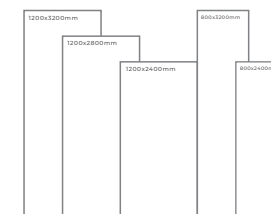

Available Dimension

1200x3200 | 1200x2800
1200x2400 | 800x3200
800x2400

FRENZY WHITE

Thickness: 6mm/9mm/15mm
Finish: Gloss
Type: White Body
Random: 2

Available Dimension

1200x3200 | 1200x2800
1200x2400 | 800x3200
800x2400