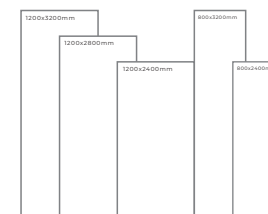

WHITE BODY

CALACATTA BIANCO

Thickness: 6mm/9mm/15mm
Finish: Gloss
Type: White Body
Random: 2

Available Dimension

1200x3200 | 1200x2800
1200x2400 | 800x3200
800x2400

CALACATTA IMPERIO

Thickness: 6mm/9mm/15mm
Finish: Gloss
Type: White Body
Random: 2

Available Dimension

1200x3200 | 1200x2800
1200x2400 | 800x3200
800x2400

Wall

Calacatta Bianco
Type: White Body
Gloss

Kitchen Counter

Calacatta Bianco
Type: White Body
Gloss

CALACATTA IMPERIO

For those who wish to be surrounded by subtle tones of creativity and feel joy in the minimalist look, this is the choice they ought to make without a blink.