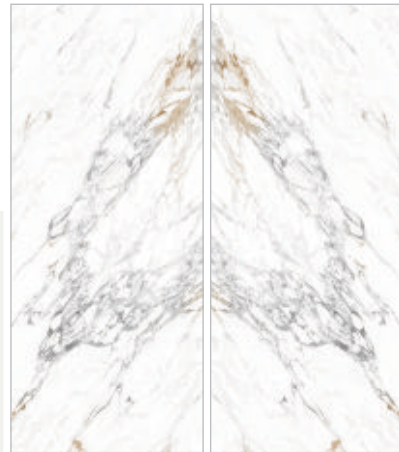

WHITE BODY

STATUARIO MAGIA

Thickness: 6mm/9mm/15mm
Finish: Bookmatch Gloss
Type: White Body
Random: 2

Available Dimension

1200x3200 | 1200x2800
1200x2400 | 800x3200
800x2400

QUARTZ ROSE

Thickness: 6mm/9mm/15mm
Finish: Bookmatch Gloss
Type: White Body
Random: 2