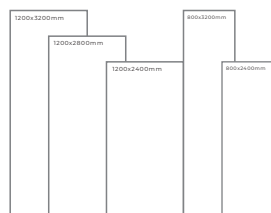

Available Dimension

1200x3200 | 1200x2800
1200x2400 | 800x3200
800x2400

WHITE BODY

SUBWAY BEIGE

Thickness: 6mm/9mm/15mm
Finish: Matt
Type: Grey Body
Random: 1

Available Dimension

1200x3200 | 1200x2800
1200x2400 | 800x3200
800x2400