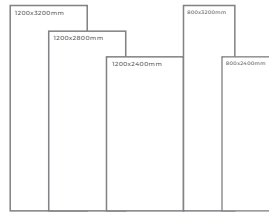

WHITE BODY

STATUARIO MAGIA

Thickness: 6mm/9mm/15mm
Finish: Bookmatch Gloss
Type: White Body
Random: 2

Available Dimension

1200x3200 | 1200x2800
1200x2400 | 800x3200
800x2400

QUARTZ ROSE

Thickness: 6mm/9mm/15mm
Finish: Bookmatch Gloss
Type: White Body
Random: 2