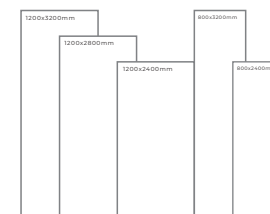

Available Dimension

1200x3200 | 1200x2800
1200x2400 | 800x3200
800x2400