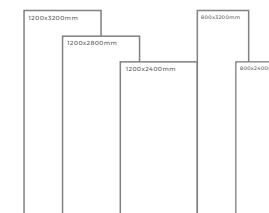

Available Dimension

1200x3200 | 1200x2800
1200x2400 | 800x3200
800x2400