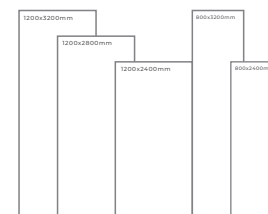

Available Dimension

1200x3200 | 1200x2800
1200x2400 | 800x3200
800x2400