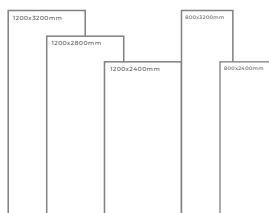

Available Dimension

1200x3200 | 1200x2800
1200x2400 | 800x3200
800x2400

ICE ROXE

Thickness: 6mm/9mm/15mm
Finish: Gloss
Type: Grey Body
Random: 1

Available Dimension

1200x3200 | 1200x2800
1200x2400 | 800x3200
800x2400