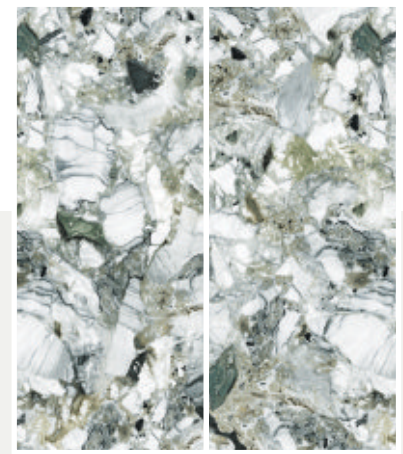

Available Dimension

1200x3200 | 1200x2800
1200x2400 | 800x3200
800x2400