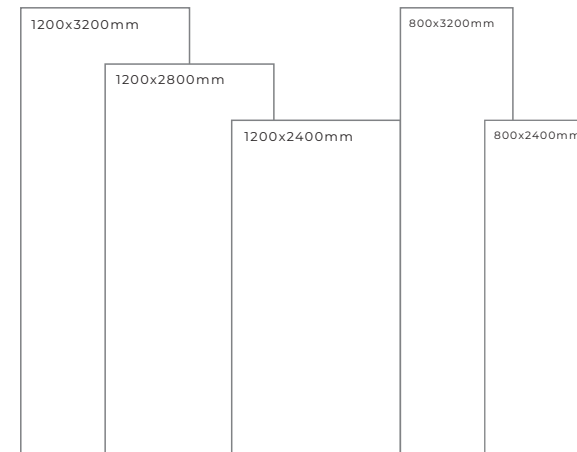

PACKING DETAILS

TILES SIZE	THICKNESS	NO. OF TILES/BOX	WEIGHT/BOX (approx)	COVERAGE AREA
800X2400mm	15mm	1 Pcs.	68 kgn.	1.92 Sq.Mtr.
800X3200mm	15mm	1 Pcs.	90 kgn.	2.56 Sq.Mtr.
800X3200mm	9mm	1 Pcs.	54 kgn.	2.56 Sq.Mtr.
1200X3200mm	15mm	1 Pcs.	135 kgn.	3.84 Sq.Mtr.
1200X3200mm	12mm	1 Pcs.	108 kgn.	3.84 Sq.Mtr.
1200X2400mm	15mm	1 Pcs.	103 kgn.	2.88 Sq.Mtr.
1200X2400mm	9mm	1 Pcs.	62 kgn.	2.88 Sq.Mtr.
1200X2800mm	9mm	1 Pcs.	74 kgn.	3.35 Sq.Mtr.
1200X2800mm	6mm	2 Pcs.	99 kgn.	6.7 Sq.Mtr.
1200X3200mm	9mm	1 Pcs.	83 kgn.	3.84 Sq.Mtr.
1200X3200mm	6mm	2 Pcs.	110 kgn.	7.68 Sq.Mtr.