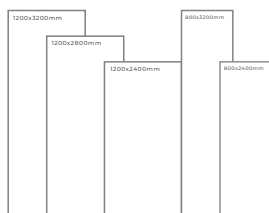

Available Dimension

1200x3200 | 1200x2800
1200x2400 | 800x3200
800x2400

WHITE BODY

MEGA BEIGE

Thickness: 6mm/9mm/15mm
Finish: Matt
Type: Grey Body
Random: 1

Available Dimension

1200x3200 | 1200x2800
1200x2400 | 800x3200
800x2400