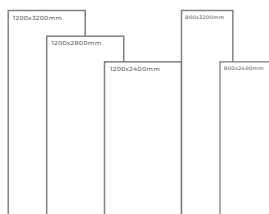

AMPHORA WHITE

Thickness: 6mm/9mm/15mm
Finish: Bookmatch Gloss
Type: White Body
Random: 2

Available Dimension

1200x3200 | 1200x2800
1200x2400 | 800x3200
800x2400

BRECCIA

Thickness: 6mm/9mm/15mm
Finish: Bookmatch Gloss
Type: White Body
Random: 2