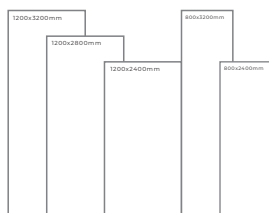

GREY
BODY

MORRELA RUST GREEN

Thickness: 6mm/9mm/15mm
Finish: Matt
Type: Grey Body
Random: 1

Available Dimension

1200x3200 | 1200x2800
1200x2400 | 800x3200
800x2400