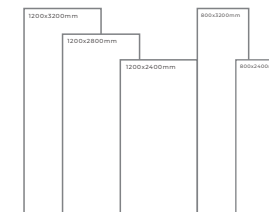

Available Dimension

1200x3200 | 1200x2800
1200x2400 | 800x3200
800x2400