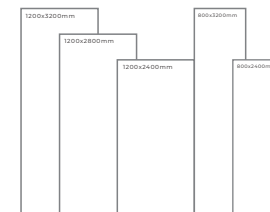

Available Dimension

1200x3200 | 1200x2800
1200x2400 | 800x3200
800x2400