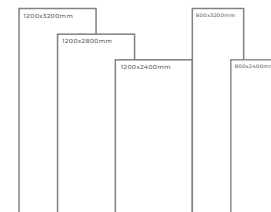

SATUARIO NORWELL

Thickness: 6mm/9mm/15mm
Finish: Gloss
Type: White Body
Random: 2

Available Dimension

1200x3200 | 1200x2800
1200x2400 | 800x3200
800x2400

Table Top

Satuario Norwell
Type: White Body
Gloss

SEASAND NATURAL