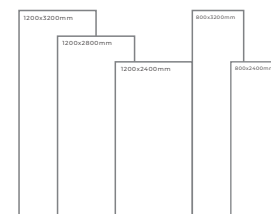

Available Dimension

1200x3200 | 1200x2800
1200x2400 | 800x3200
800x2400