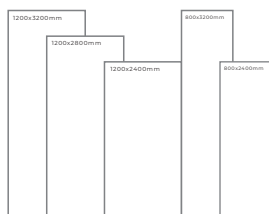

WHITE BODY

CALACATTA BIANCO

Thickness: 6mm/9mm/15mm
Finish: Gloss
Type: White Body
Random: 2

Available Dimension

1200x3200 | 1200x2800
1200x2400 | 800x3200
800x2400

CALACATTA IMPERIO

Thickness: 6mm/9mm/15mm
Finish: Gloss
Type: White Body
Random: 2

Available Dimension

1200x3200 | 1200x2800
1200x2400 | 800x3200
800x2400

Wall

Calacatta Bianco
Type: White Body
Gloss

Kitchen Counter

Calacatta Bianco
Type: White Body
Gloss

CALACATTA IMPERIO

For those who wish to be surrounded by subtle tones of creativity and feel joy in the minimalist look, this is the choice they ought to make without a blink.