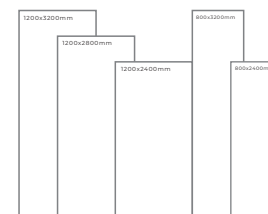

Available Dimension

1200x3200 | 1200x2800
1200x2400 | 800x3200
800x2400

MAKO NATURAL

Thickness: 6mm/9mm/15mm
Finish: High Gloss
Type: Black Body
Random: 2

Available Dimension

1200x3200 | 1200x2800
1200x2400 | 800x3200
800x2400