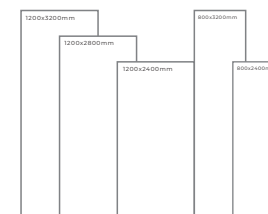

Available Dimension

1200x3200 | 1200x2800
1200x2400 | 800x3200
800x2400