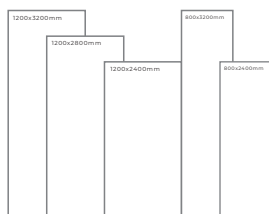

BLACK BODY

COLONIAL BLACK

Thickness: 6mm/9mm/15mm
Finish: High Gloss
Type: Black Body
Random: 2

Available Dimension

1200x3200 | 1200x2800
1200x2400 | 800x3200
800x2400

CRYSTAL EMPERADOR

Thickness: 6mm/9mm/15mm
Finish: High Gloss
Type: Black Body
Random: 2