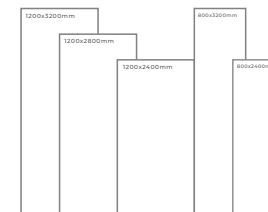

1200x3200 | 1200x2800
1200x2400 | 800x3200
800x2400

VOLCANO STATUARIO

Thickness: 6mm/9mm/15mm
Finish: Gloss
Type: White Body
Random: 2

Available Dimension

1200x3200 | 1200x2800
1200x2400 | 800x3200
800x2400