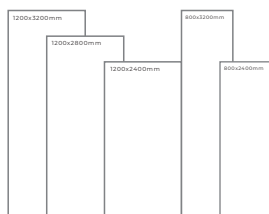

BLACK BODY

MARQUINA FULMINE

Thickness: 6mm/9mm/15mm
Finish: High Gloss
Type: Black Body
Random: 1

Available Dimension

1200x3200 | 1200x2800
1200x2400 | 800x3200
800x2400

MATALIX BLUE

Thickness: 6mm/9mm/15mm
Finish: High Gloss
Type: Black Body
Random: 2