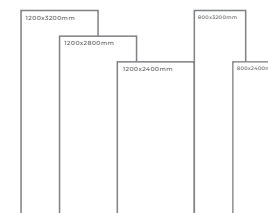

Available Dimension

1200x3200 | 1200x2800
1200x2400 | 800x3200
800x2400