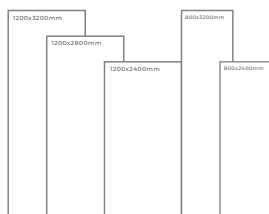

Available Dimension

1200x3200 | 1200x2800
1200x2400 | 800x3200
800x2400

BLACK BODY

FARNCIA LAURENT

Thickness: 6mm/9mm/15mm
Finish: High Gloss
Type: Black Body
Random: 2

Available Dimension

1200x3200 | 1200x2800
1200x2400 | 800x3200
800x2400