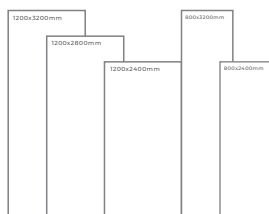

Available Dimension

1200x3200 | 1200x2800
1200x2400 | 800x3200
800x2400

WHITE BODY

INVISIBLE WHITE

Thickness: 6mm/9mm/15mm
Finish: Bookmatch Gloss
Type: White Body
Random: 2

Available Dimension

1200x3200 | 1200x2800
1200x2400 | 800x3200
800x2400