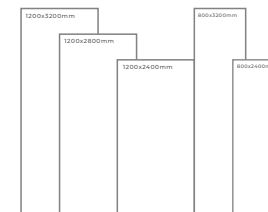

Available Dimension

1200x3200 | 1200x2800
1200x2400 | 800x3200
800x2400

WHITE BODY

ROCK BOTTOCHINO

Thickness: 6mm/9mm/15mm
Finish: Gloss
Type: White Body
Random: 2

Available Dimension

1200x3200 | 1200x2800
1200x2400 | 800x3200
800x2400