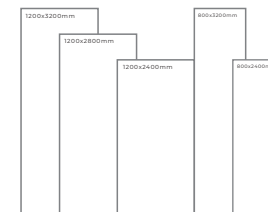

Available Dimension

1200x3200 | 1200x2800
1200x2400 | 800x3200
800x2400

BLACK BODY

PORTORO BLACK

Thickness: 6mm/9mm/15mm
Finish: High Gloss
Type: Black Body
Random: 2

Available Dimension

1200x3200 | 1200x2800
1200x2400 | 800x3200
800x2400