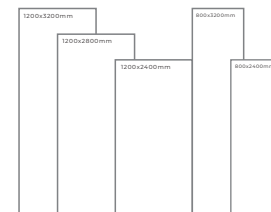

Available Dimension

1200x3200 | 1200x2800
1200x2400 | 800x3200
800x2400