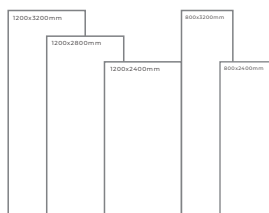

WHITE BODY

MORRELA BEIGE

Thickness: 6mm/9mm/15mm
Finish: Matt
Type: Grey Body
Random: 1

Available Dimension

1200x3200 | 1200x2800
1200x2400 | 800x3200
800x2400

MAPLE WOOD

Thickness: 6mm/9mm/15mm
Finish: Matt
Type: Grey Body
Random: 1