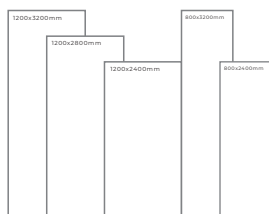

Available Dimension

1200x3200 | 1200x2800
1200x2400 | 800x3200
800x2400

GREY BODY

FOSSIL BROWN

Thickness: 6mm/9mm/15mm
Finish: High Gloss
Type: Grey Body
Random: 1

Available Dimension

1200x3200 | 1200x2800
1200x2400 | 800x3200
800x2400