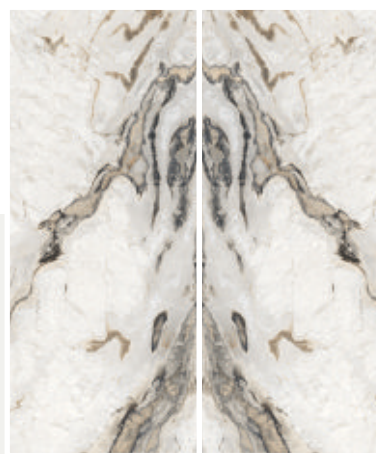

Available Dimension

1200x3200 | 1200x2800
1200x2400 | 800x3200
800x2400