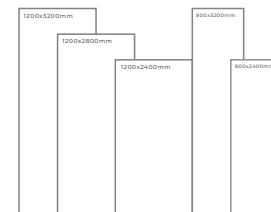

Available Dimension

1200x3200 | 1200x2800
1200x2400 | 800x3200
800x2400

ANTICO CREMA

Thickness: 6mm/9mm/15mm
Finish: Gloss
Type: White Body
Random: 2

Available Dimension

1200x3200 | 1200x2800
1200x2400 | 800x3200
800x2400