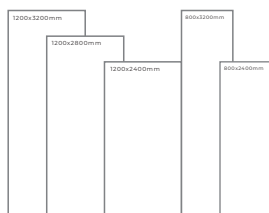

Available Dimension

1200x3200 | 1200x2800
1200x2400 | 800x3200
800x2400