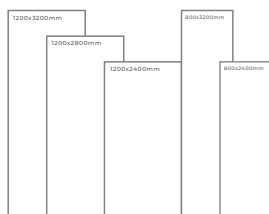

Available Dimension

1200x3200 | 1200x2800
1200x2400 | 800x3200
800x2400