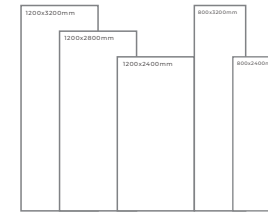

Available Dimension

1200x3200 | 1200x2800
1200x2400 | 800x3200
800x2400