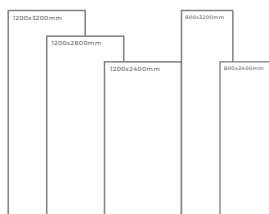

Available Dimension

1200x3200 | 1200x2800
1200x2400 | 800x3200
800x2400

MAKO NATURAL

Thickness: 6mm/9mm/15mm
Finish: High Gloss
Type: Black Body
Random: 2

Available Dimension

1200x3200 | 1200x2800
1200x2400 | 800x3200
800x2400