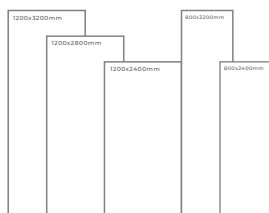

Available Dimension

1200x3200 | 1200x2800
1200x2400 | 800x3200
800x2400

VERNIZ NATURAL

Thickness: 15mm
Finish: Matt
Type: Grey Body
Random: 1

Available Dimension

1200x3200 | 1200x2800
1200x2400 | 800x3200
800x2400