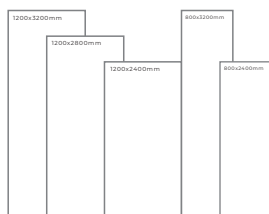

Available Dimension

1200x3200 | 1200x2800
1200x2400 | 800x3200
800x2400

BLACK BODY

PORTORO BLACK

Thickness: 6mm/9mm/15mm
Finish: High Gloss
Type: Black Body
Random: 2

Available Dimension

1200x3200 | 1200x2800
1200x2400 | 800x3200
800x2400