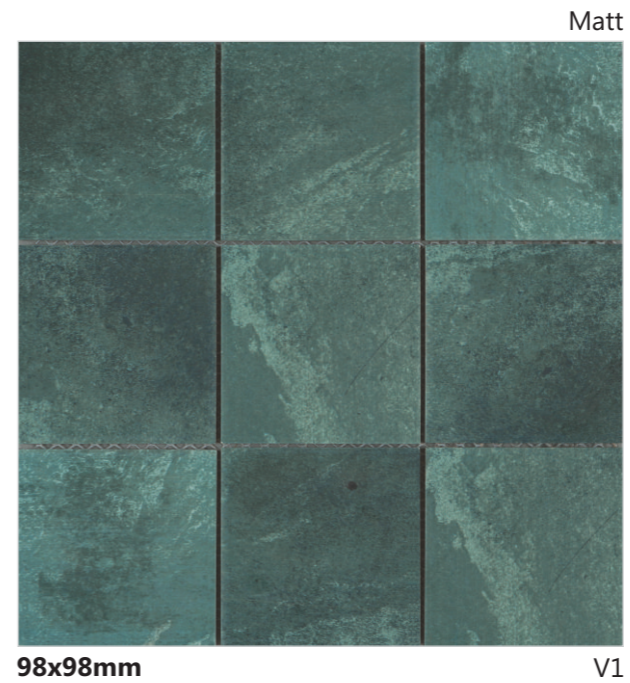

V1

Very Uniform
Appearance

Uniform
Appearance

Moderate
Variation

Substantial
Variation

**EMERALD
GREEN**

Glamour
Stitched In Stone

Chip Size: 48x48mm | Sheet Size: 303x303mm | Thickness: 6mm
Chip Size: 73x73mm | Sheet Size: 303x303mm | Thickness: 8mm
Chip Size: 98x98mm | Sheet Size: 306x306mm | Thickness: 8mm