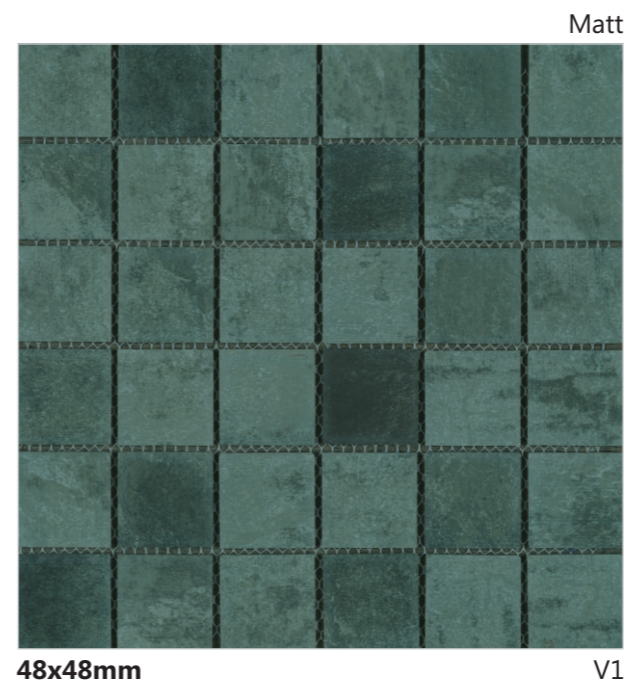

V1

Very Uniform
Appearance

Uniform
Appearance

Moderate
Variation

Substantial
Variation

**EMERALD
GREEN**

Glamour
Stitched In Stone

Chip Size: 48x48mm | Sheet Size: 303x303mm | Thickness: 6mm
Chip Size: 73x73mm | Sheet Size: 303x303mm | Thickness: 8mm
Chip Size: 98x98mm | Sheet Size: 306x306mm | Thickness: 8mm