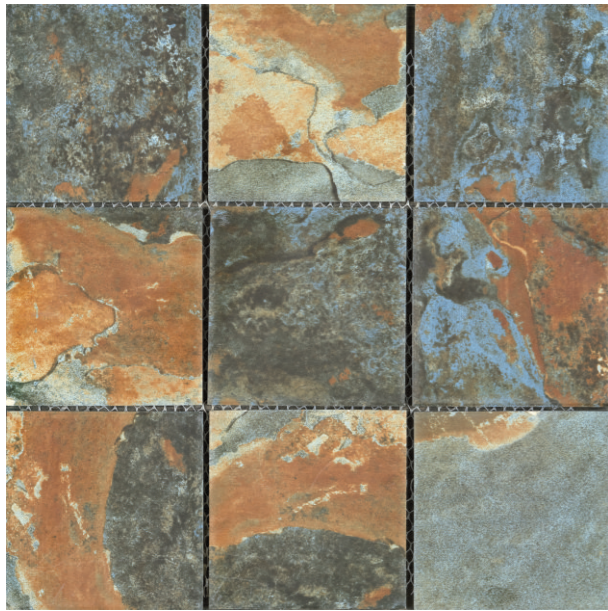

V1

SONET
BLUE

The Finishing
Touch of Luxury

Chip Size: 48x48mm | Sheet Size: 303x303mm | Thickness: 6mm
Chip Size: 73x73mm | Sheet Size: 303x303mm | Thickness: 8mm
Chip Size: 98x98mm | Sheet Size: 306x306mm | Thickness: 8mm

Matt

98x98mm