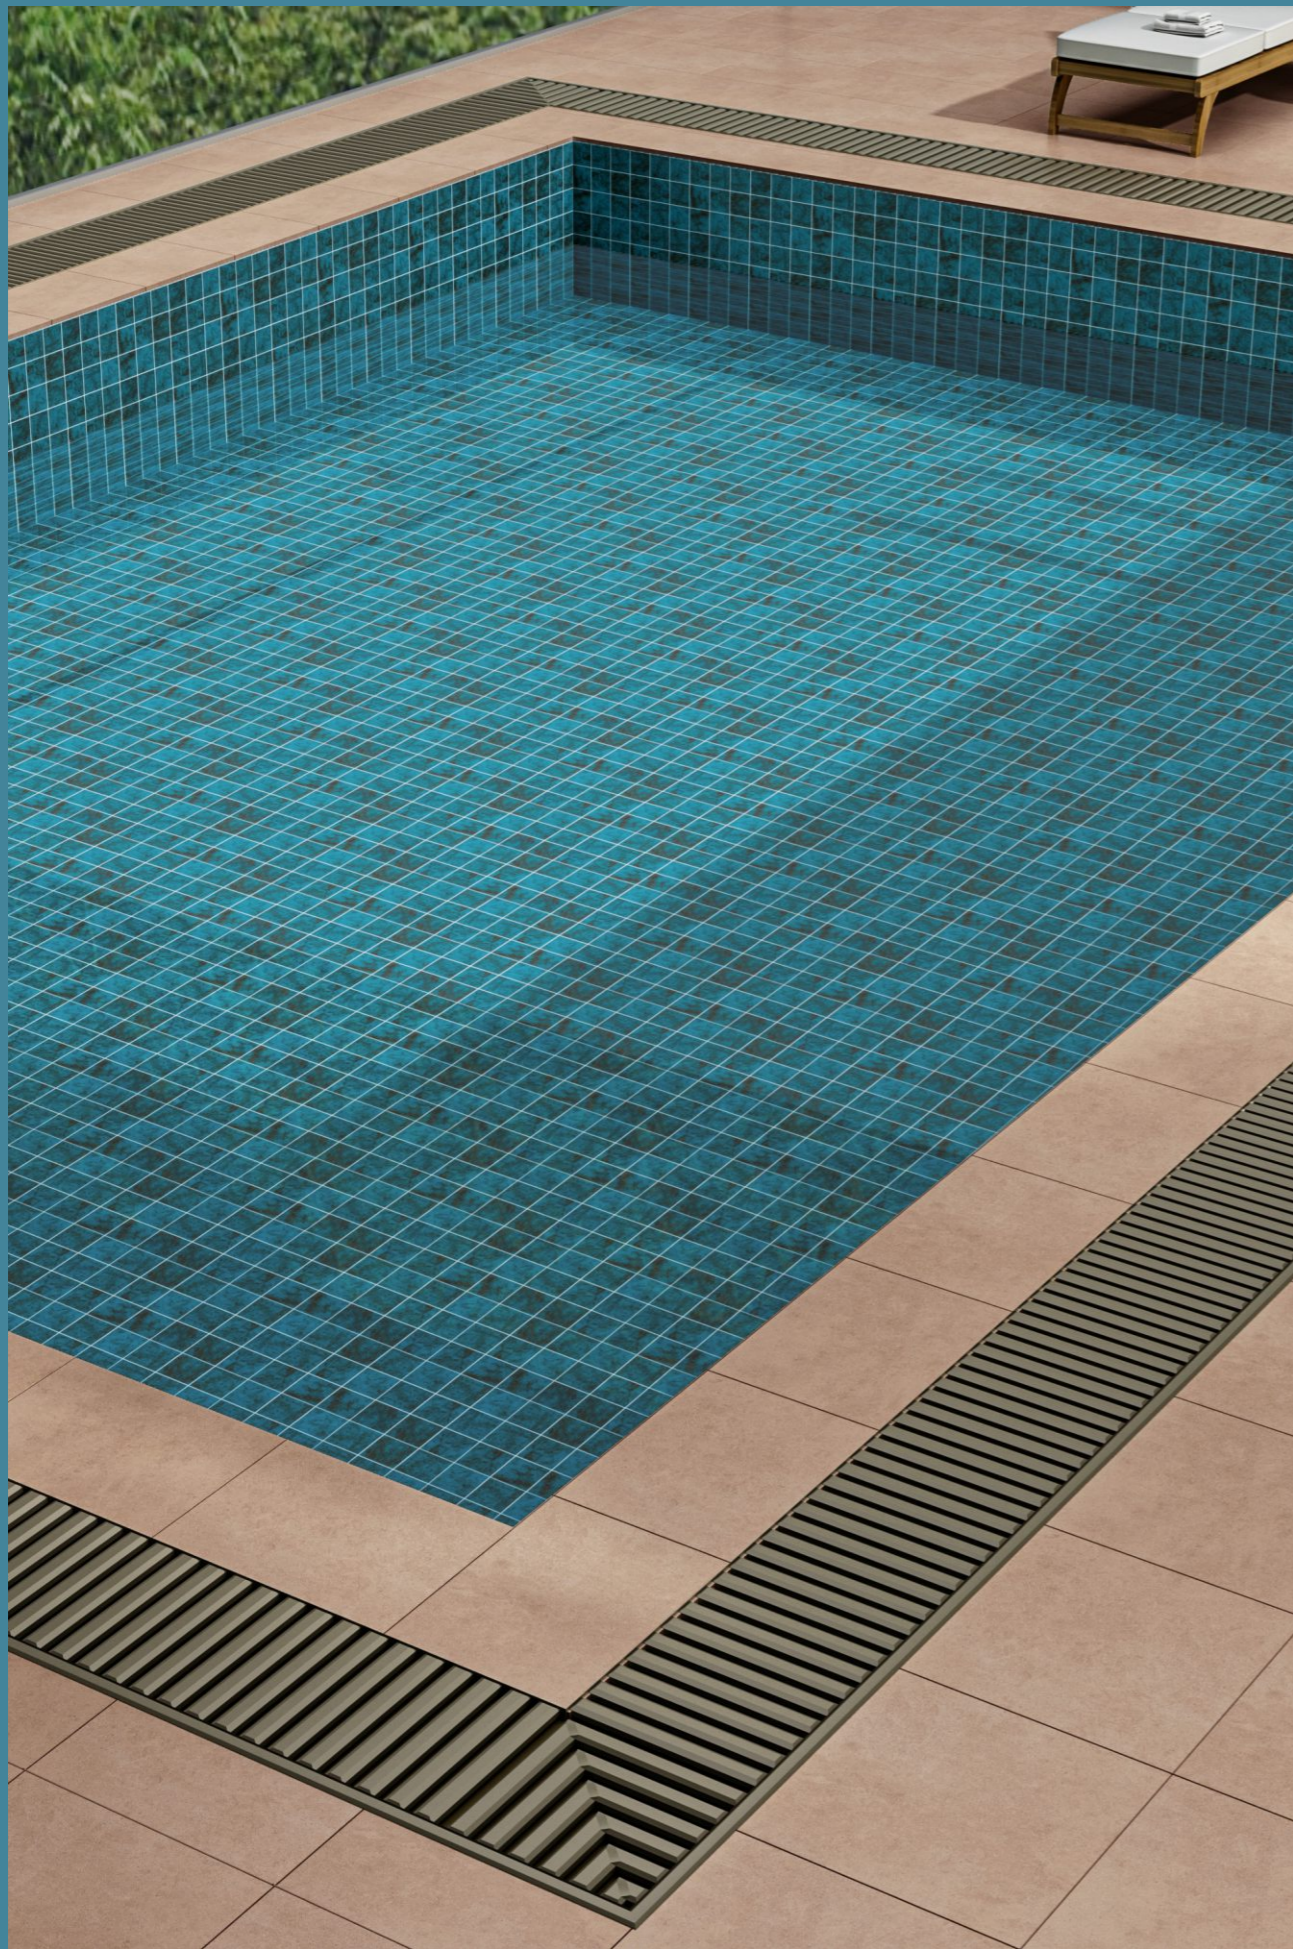

Bring Your
Space to Life