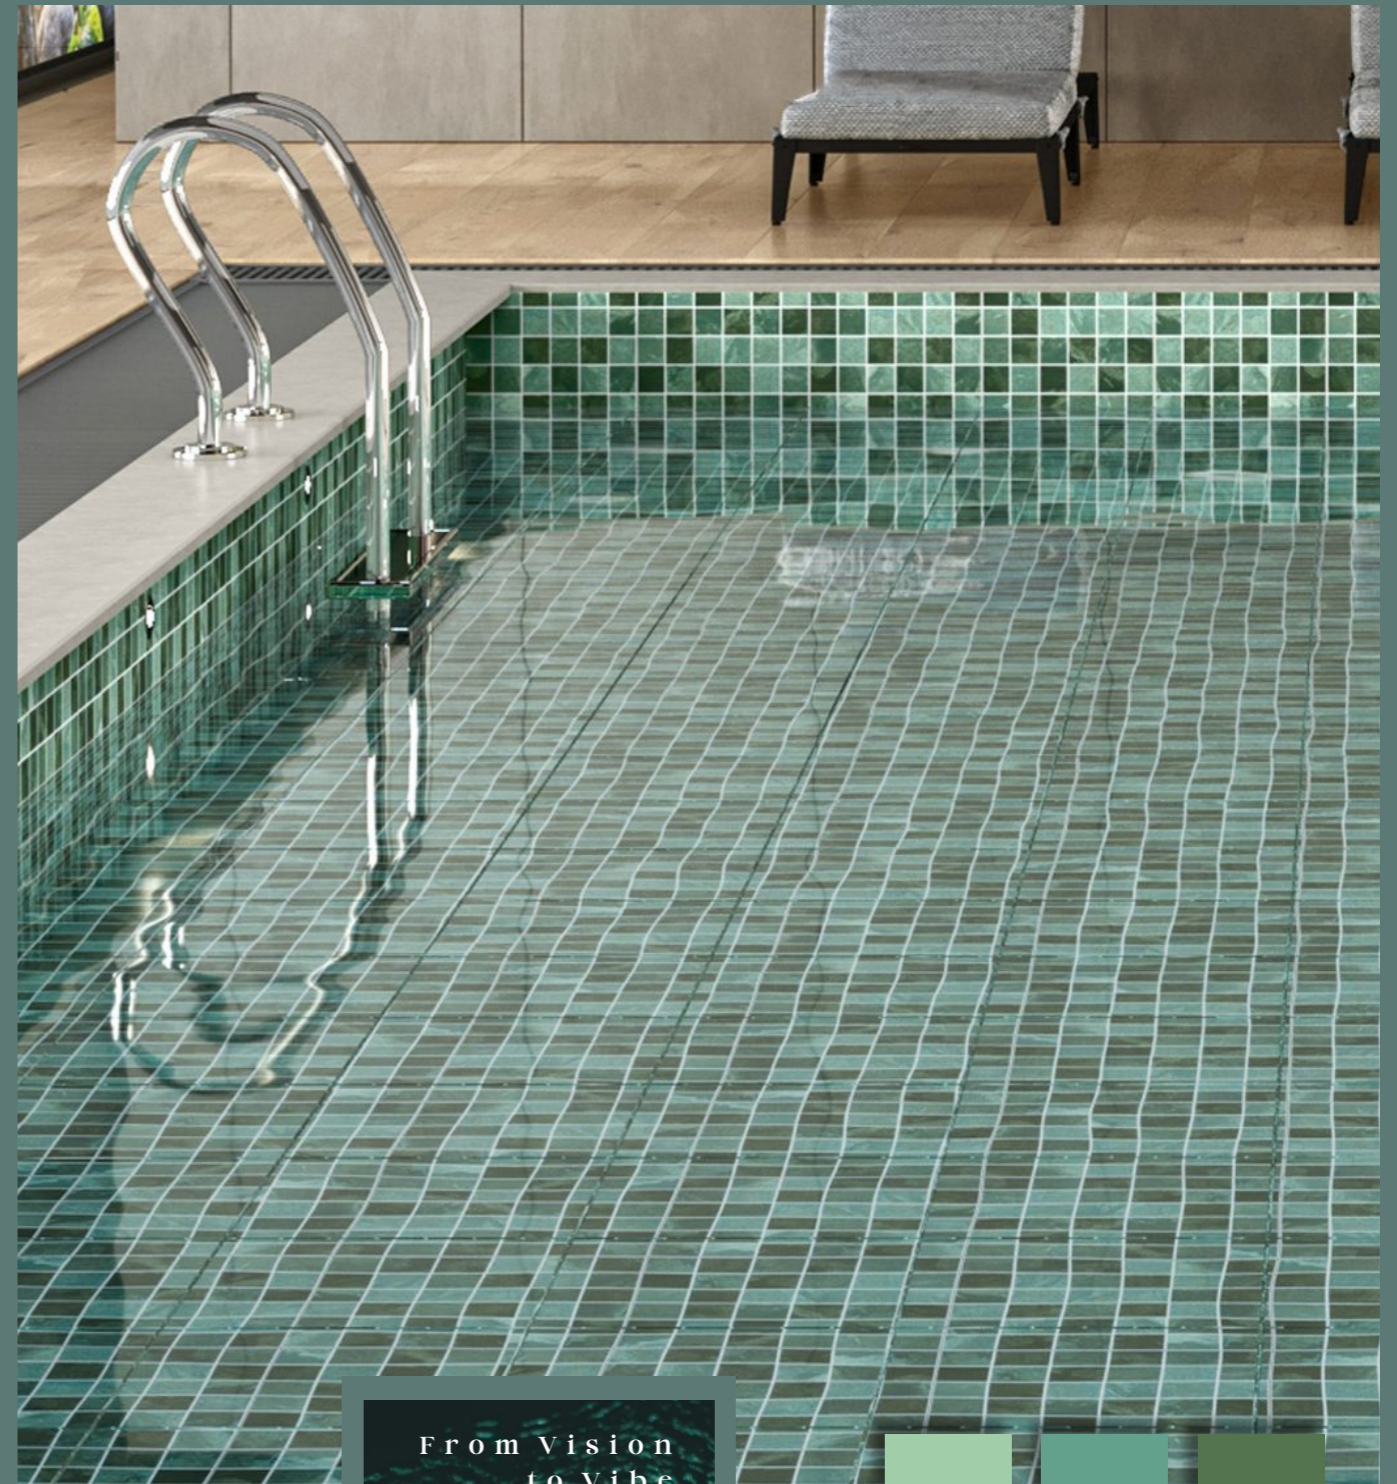

V1

Very Uniform
Appearance

Uniform
Appearance

Moderate
Variation

Substantial
Variation

**EMERALD
GREEN**

Glamour
Stitched In Stone

Chip Size: 48x48mm | Sheet Size: 303x303mm | Thickness: 6mm
Chip Size: 73x73mm | Sheet Size: 303x303mm | Thickness: 8mm
Chip Size: 98x98mm | Sheet Size: 306x306mm | Thickness: 8mm