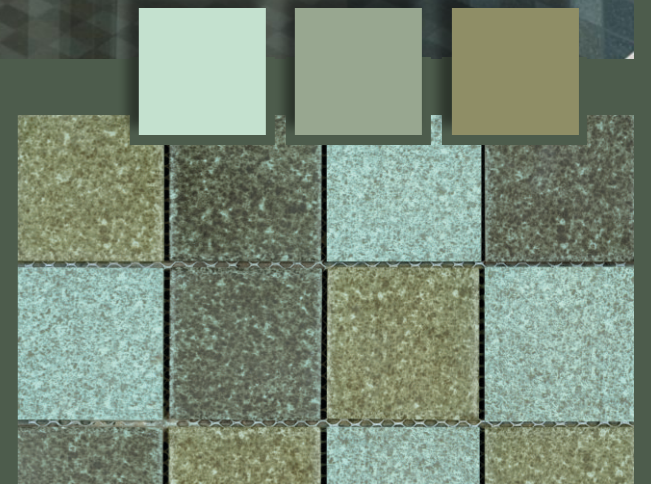

Very Uniform
Appearance

Uniform
Appearance

Moderate
Variation

Substantial
Variation

SONET
BLUE

The Finishing
Touch of Luxury

Chip Size: 48x48mm | Sheet Size: 303x303mm | Thickness: 6mm
Chip Size: 73x73mm | Sheet Size: 303x303mm | Thickness: 8mm
Chip Size: 98x98mm | Sheet Size: 306x306mm | Thickness: 8mm