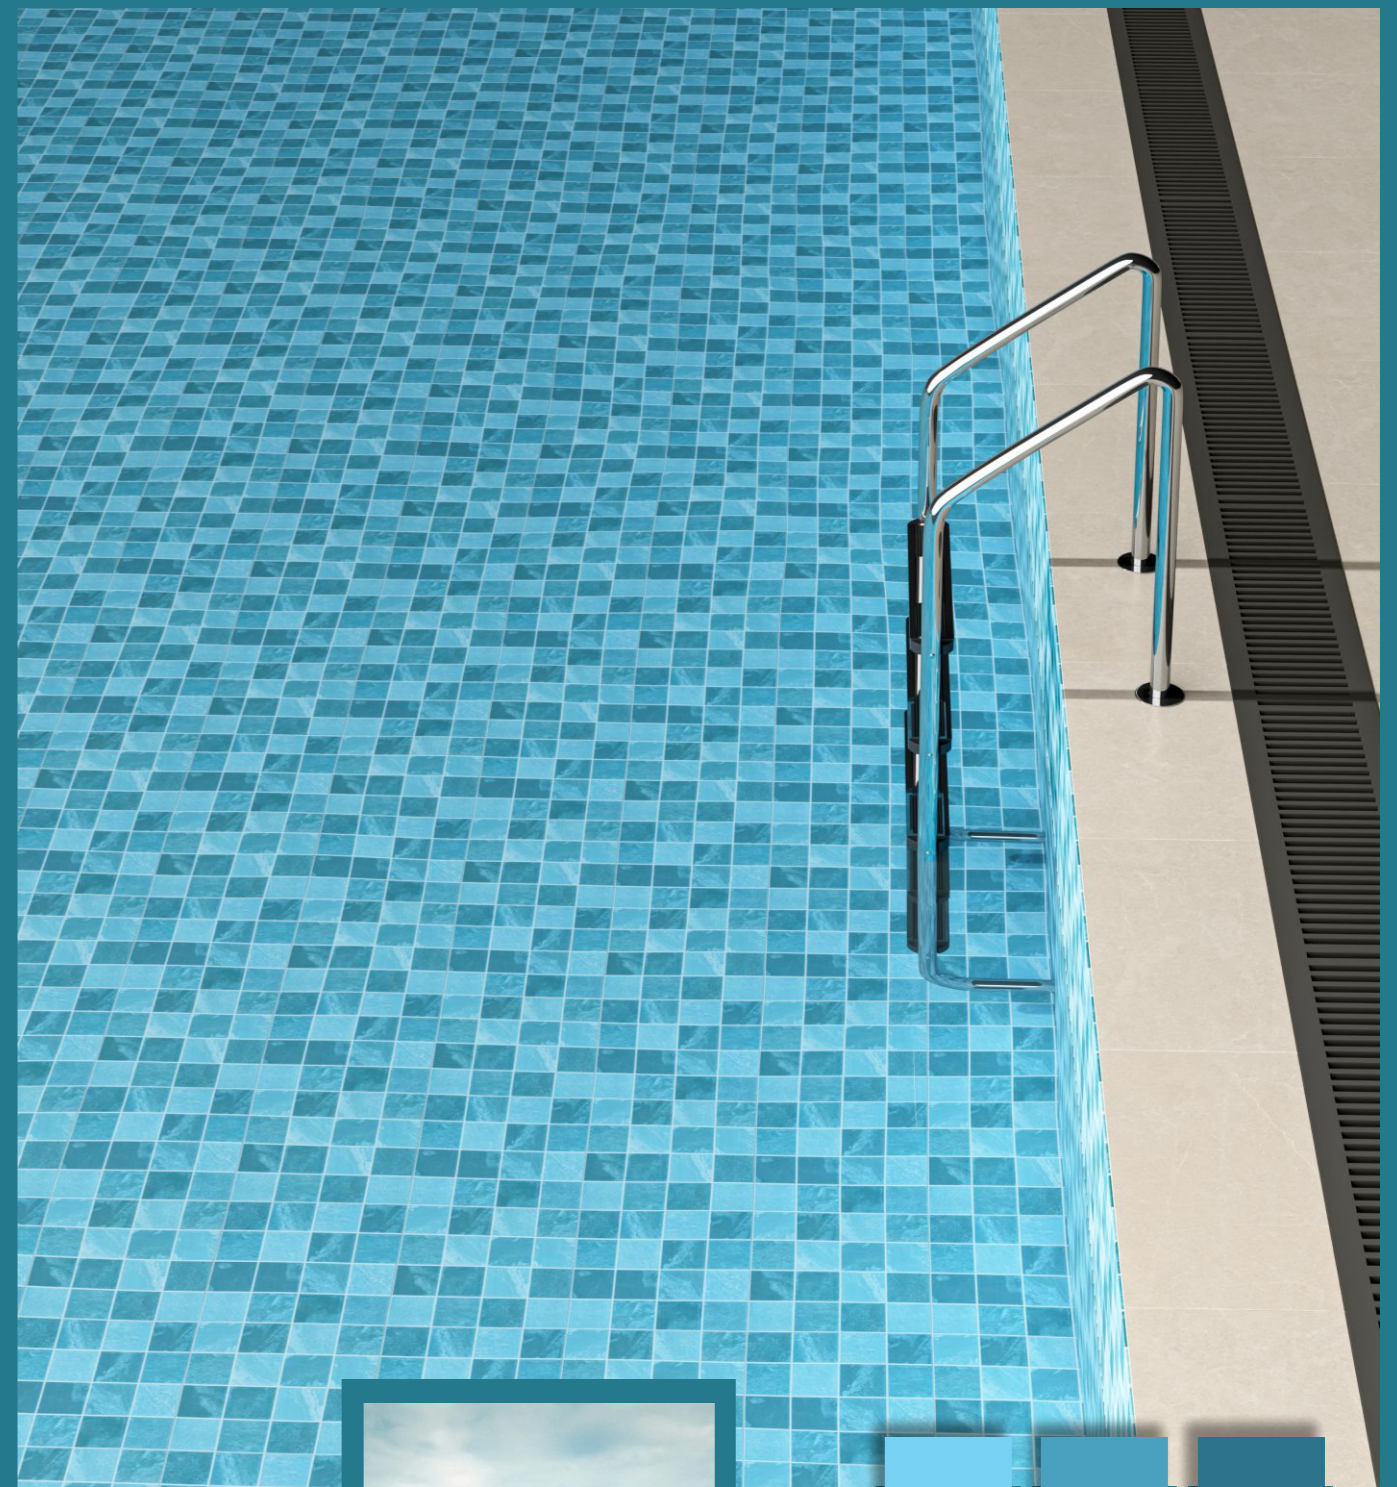

Very Uniform
Appearance

Uniform
Appearance

Moderate
Variation

Substantial
Variation

**EARTH
BLUE**

Every
Chip Counts

Chip Size: 48x48mm | Sheet Size: 303x303mm | Thickness: 6mm
Chip Size: 73x73mm | Sheet Size: 303x303mm | Thickness: 8mm
Chip Size: 98x98mm | Sheet Size: 306x306mm | Thickness: 8mm