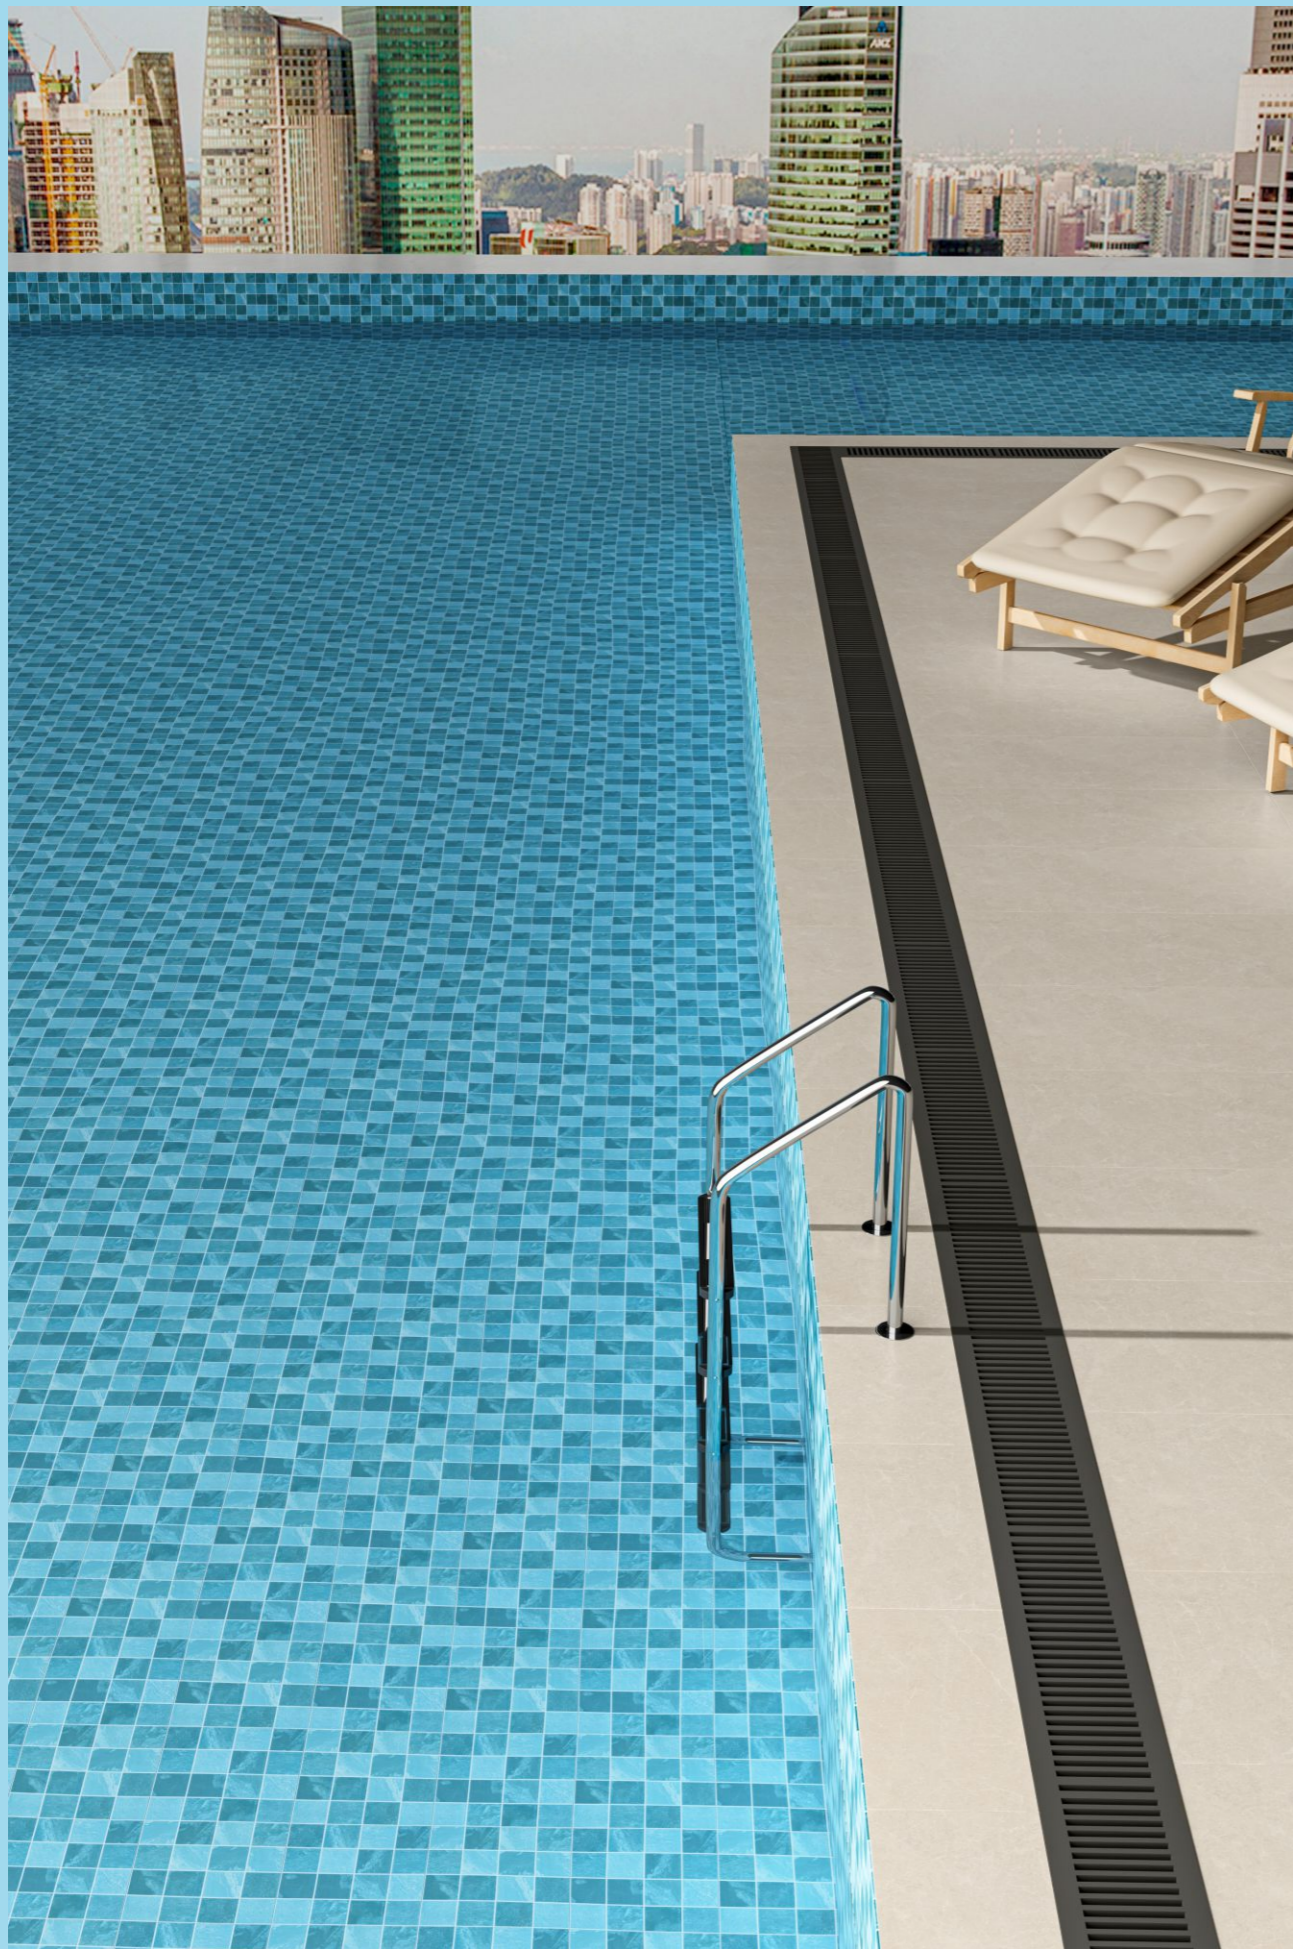

Very Uniform
Appearance

Uniform
Appearance

Moderate
Variation

Substantial
Variation

**EARTH
BLUE**

Every
Chip Counts

Chip Size: 48x48mm | Sheet Size: 303x303mm | Thickness: 6mm
Chip Size: 73x73mm | Sheet Size: 303x303mm | Thickness: 8mm
Chip Size: 98x98mm | Sheet Size: 306x306mm | Thickness: 8mm