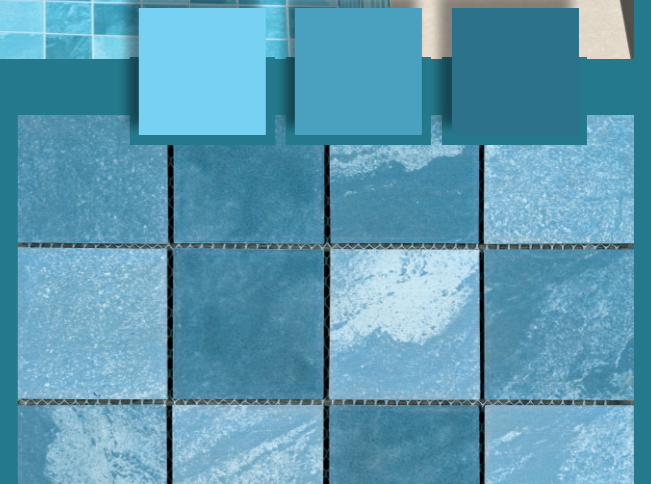

Very Uniform
Appearance

Uniform
Appearance

Moderate
Variation

Substantial
Variation

**EARTH
BLUE**

Every
Chip Counts

Chip Size: 48x48mm | Sheet Size: 303x303mm | Thickness: 6mm
Chip Size: 73x73mm | Sheet Size: 303x303mm | Thickness: 8mm
Chip Size: 98x98mm | Sheet Size: 306x306mm | Thickness: 8mm