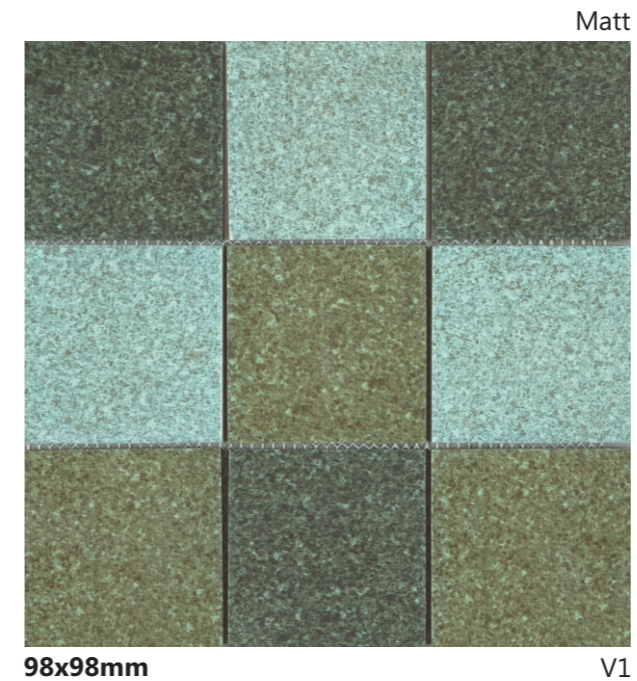

Very Uniform
Appearance

Uniform
Appearance

Moderate
Variation

Substantial
Variation