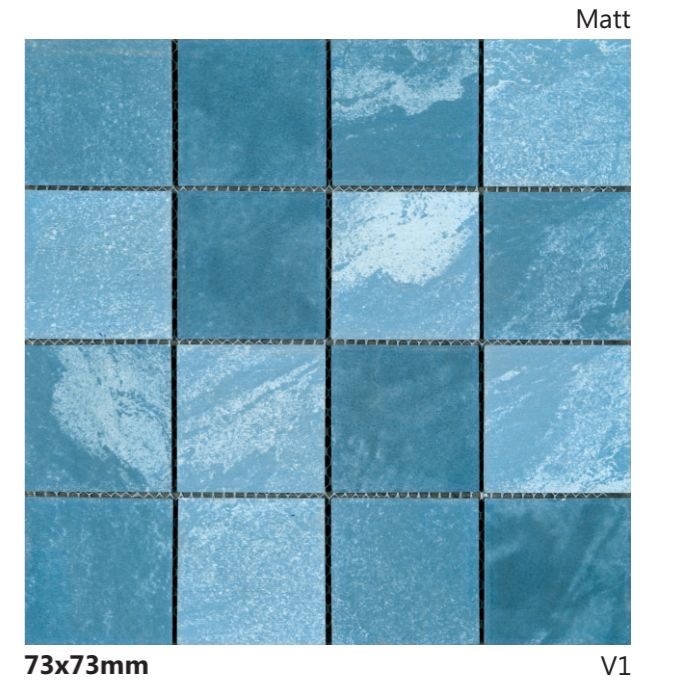

Very Uniform
Appearance

Uniform
Appearance

Moderate
Variation

Substantial
Variation

**EARTH
BLUE**

Every
Chip Counts

Chip Size: 48x48mm | Sheet Size: 303x303mm | Thickness: 6mm
Chip Size: 73x73mm | Sheet Size: 303x303mm | Thickness: 8mm
Chip Size: 98x98mm | Sheet Size: 306x306mm | Thickness: 8mm

EARTH
GREEN

A Symphony
Of Stone Color

Chip Size: 48x48mm | Sheet Size: 303x303mm | Thickness: 6mm
Chip Size: 73x73mm | Sheet Size: 303x303mm | Thickness: 8mm
Chip Size: 98x98mm | Sheet Size: 306x306mm | Thickness: 8mm

Very Uniform
Appearance

Uniform
Appearance

Moderate
Variation

Substantial
Variation

SPOTO

A Canvas
Of Color Craft

Chip Size: 48x48mm | Sheet Size: 303x303mm | Thickness: 6mm
Chip Size: 73x73mm | Sheet Size: 303x303mm | Thickness: 8mm
Chip Size: 98x98mm | Sheet Size: 306x306mm | Thickness: 8mm