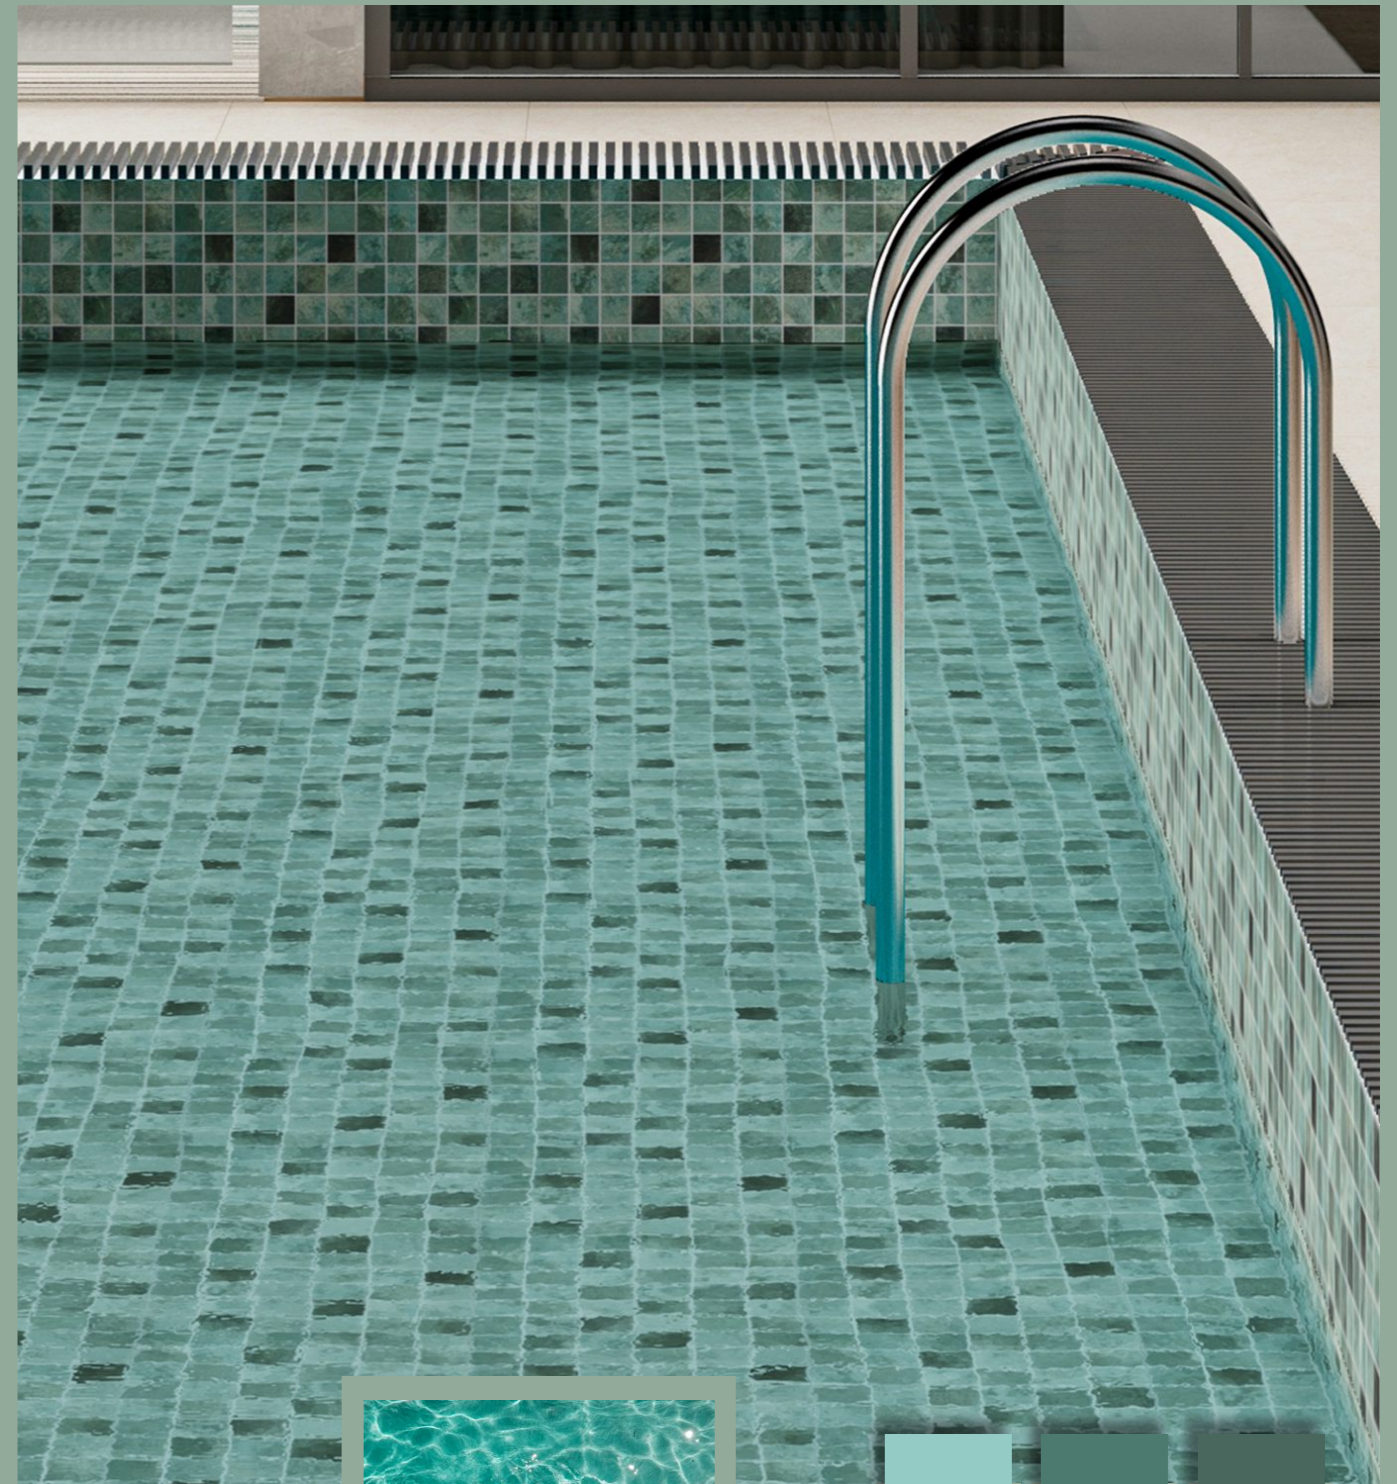

Very Uniform
Appearance

Uniform
Appearance

Moderate
Variation

Substantial
Variation

SPOTO

A Canvas
Of Color Craft

Chip Size: 48x48mm | Sheet Size: 303x303mm | Thickness: 6mm
Chip Size: 73x73mm | Sheet Size: 303x303mm | Thickness: 8mm
Chip Size: 98x98mm | Sheet Size: 306x306mm | Thickness: 8mm

SPOTO 1 Glossy

98x98mm V1

SPOTO 1 Glossy

48x48mm V1

SPOTO 2 Glossy

98x98mm V1

Very Uniform
Appearance

Uniform
Appearance