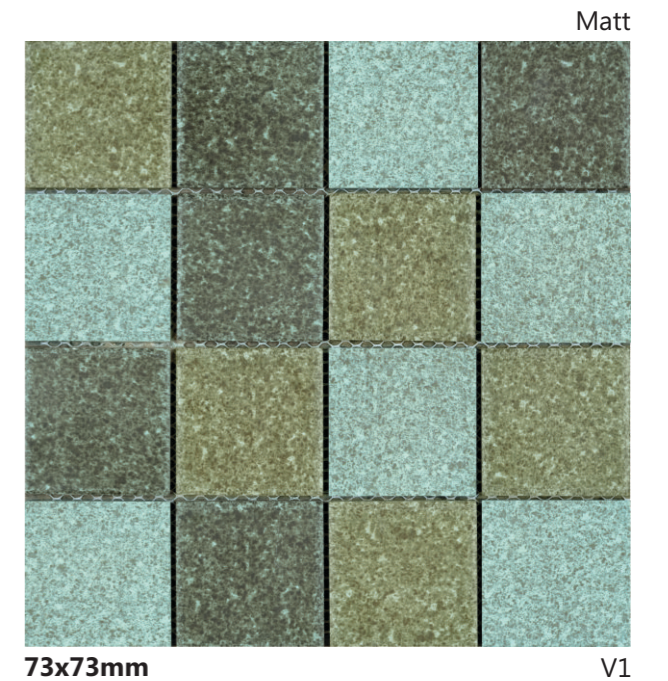

Very Uniform
Appearance

Uniform
Appearance

Moderate
Variation

Substantial
Variation