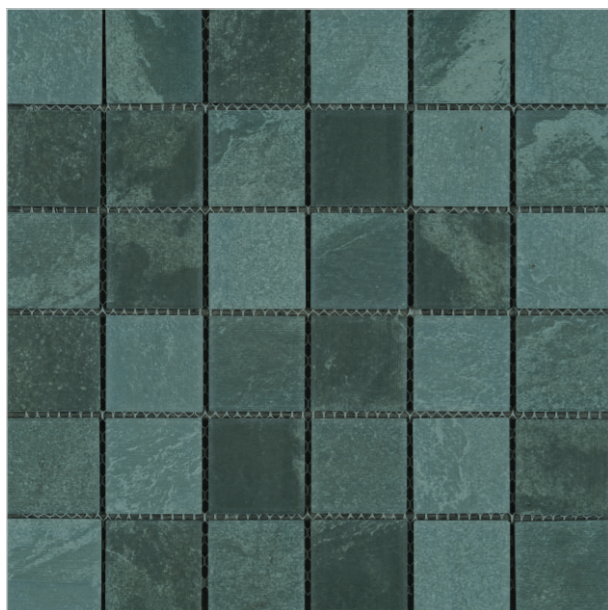

Matt

98x98mm

V1

Matt

73x73mm

V1

Matt

48x48mm

V1

Very Uniform
Appearance

Uniform
Appearance

Moderate
Variation

Substantial
Variation

**EMERALD
GREEN**

Glamour
Stitched In Stone

Chip Size: 48x48mm | Sheet Size: 303x303mm | Thickness: 6mm
Chip Size: 73x73mm | Sheet Size: 303x303mm | Thickness: 8mm
Chip Size: 98x98mm | Sheet Size: 306x306mm | Thickness: 8mm