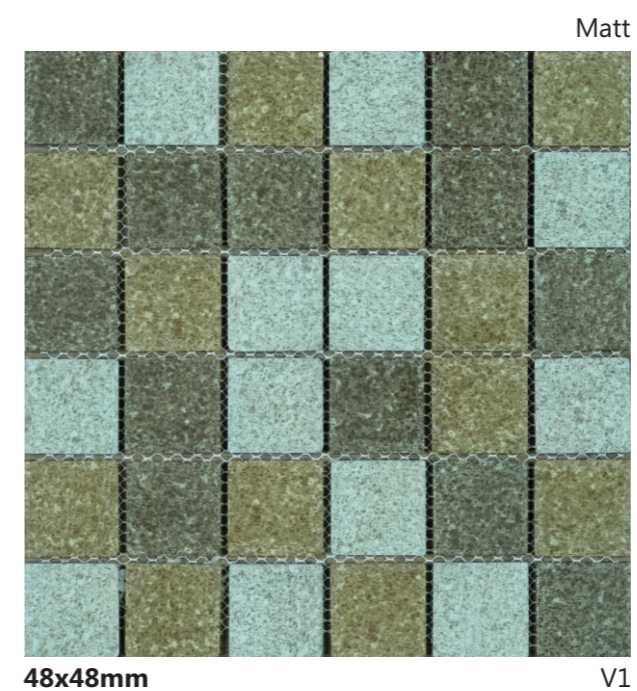

Very Uniform
Appearance

Uniform
Appearance

Moderate
Variation

Substantial
Variation