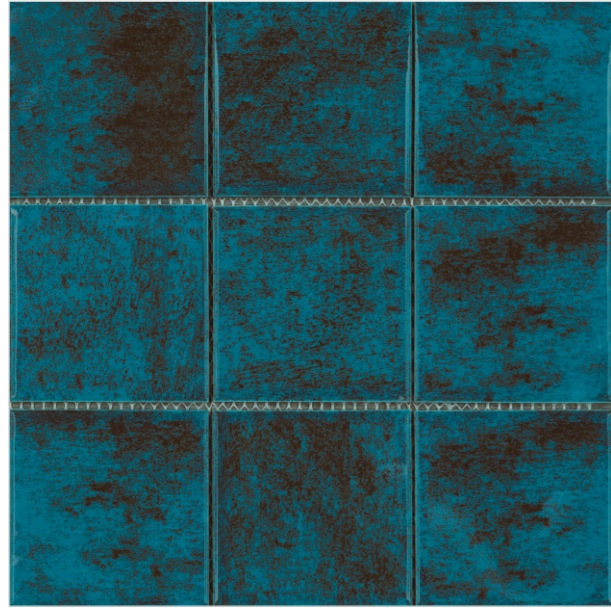

98x98mm V1

SPOTO 2 Glossy

SPOTO

A Canvas
Of Color Craft

Chip Size: 48x48mm | Sheet Size: 303x303mm | Thickness: 6mm
Chip Size: 73x73mm | Sheet Size: 303x303mm | Thickness: 8mm
Chip Size: 98x98mm | Sheet Size: 306x306mm | Thickness: 8mm

SPOTO 1 Glossy