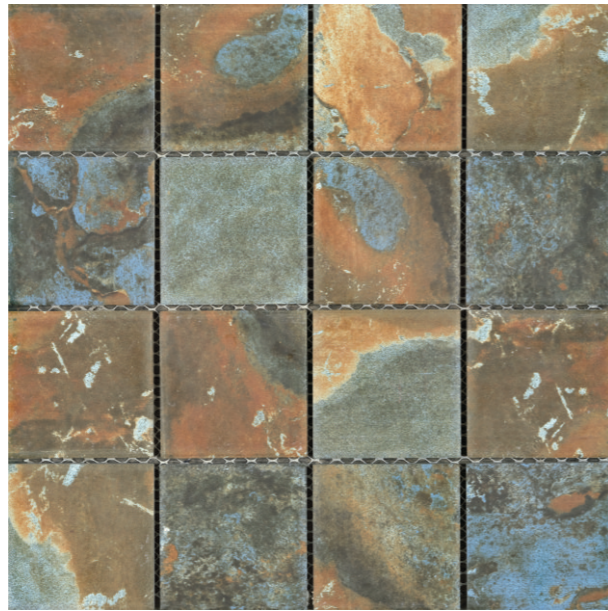

Matt

73x73mm

V1