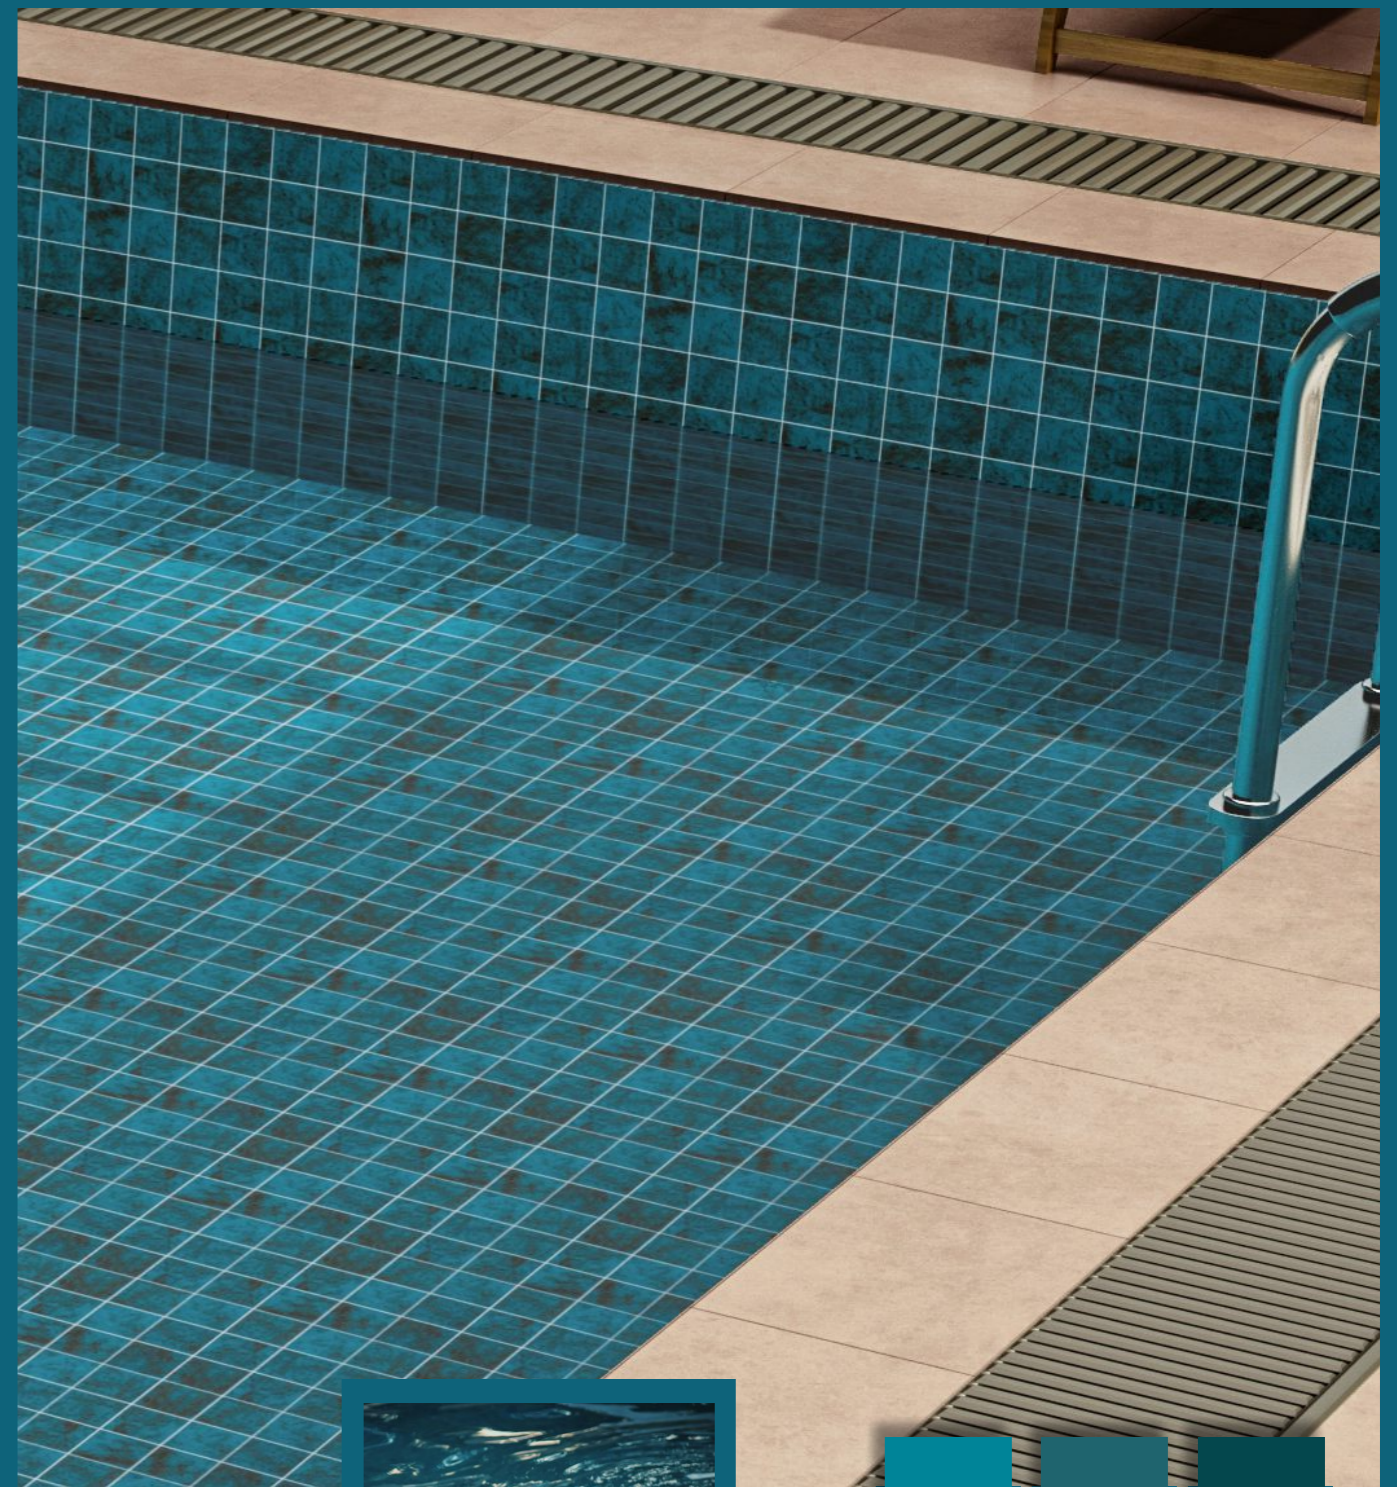

Bring Your
Space to Life