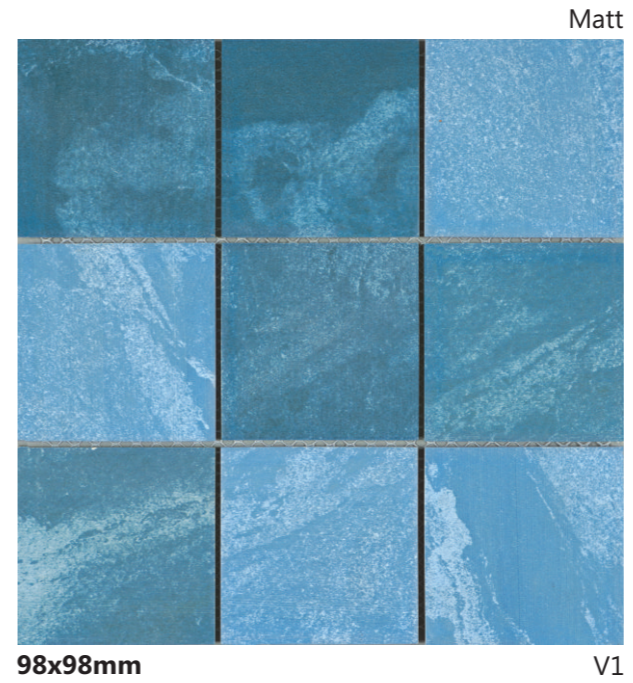

Very Uniform
Appearance

Uniform
Appearance

Moderate
Variation

Substantial
Variation

**EARTH
BLUE**

Every
Chip Counts

Chip Size: 48x48mm | Sheet Size: 303x303mm | Thickness: 6mm
Chip Size: 73x73mm | Sheet Size: 303x303mm | Thickness: 8mm
Chip Size: 98x98mm | Sheet Size: 306x306mm | Thickness: 8mm