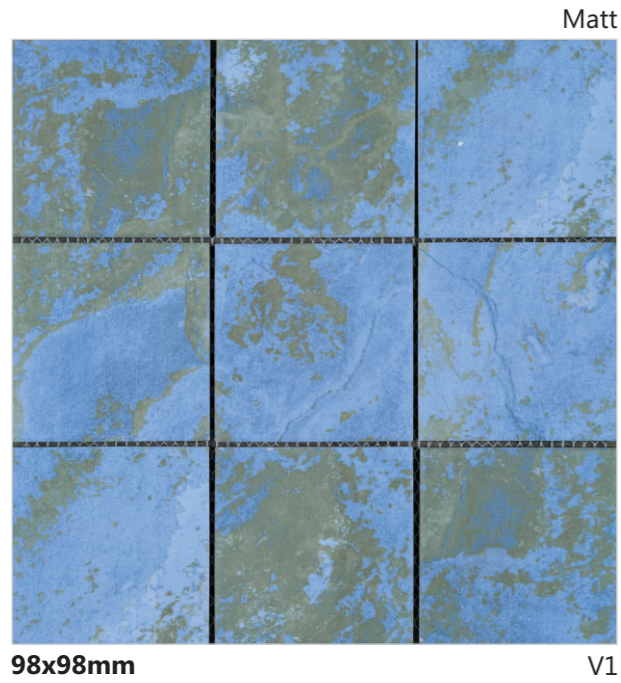

Glossy

98x98mm

V1

Very Uniform
Appearance

Uniform
Appearance

Moderate
Variation

Substantial
Variation

MERAKI
NILE BLUE

Masterpieces
Beneath Your Feet

Chip Size: 48x48mm | Sheet Size: 303x303mm | Thickness: 6mm
Chip Size: 73x73mm | Sheet Size: 303x303mm | Thickness: 8mm
Chip Size: 98x98mm | Sheet Size: 306x306mm | Thickness: 8mm