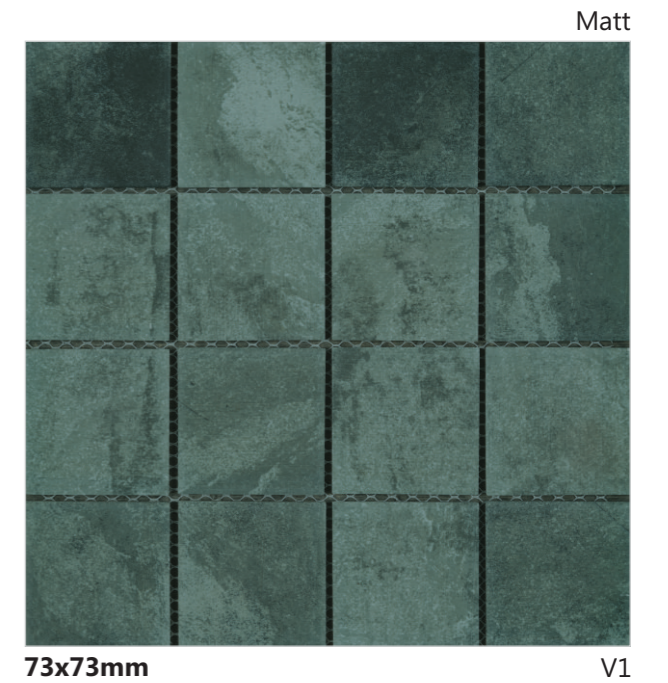

V1

Very Uniform
Appearance

Uniform
Appearance

Moderate
Variation

Substantial
Variation

**EMERALD
GREEN**

Glamour
Stitched In Stone

Chip Size: 48x48mm | Sheet Size: 303x303mm | Thickness: 6mm
Chip Size: 73x73mm | Sheet Size: 303x303mm | Thickness: 8mm
Chip Size: 98x98mm | Sheet Size: 306x306mm | Thickness: 8mm