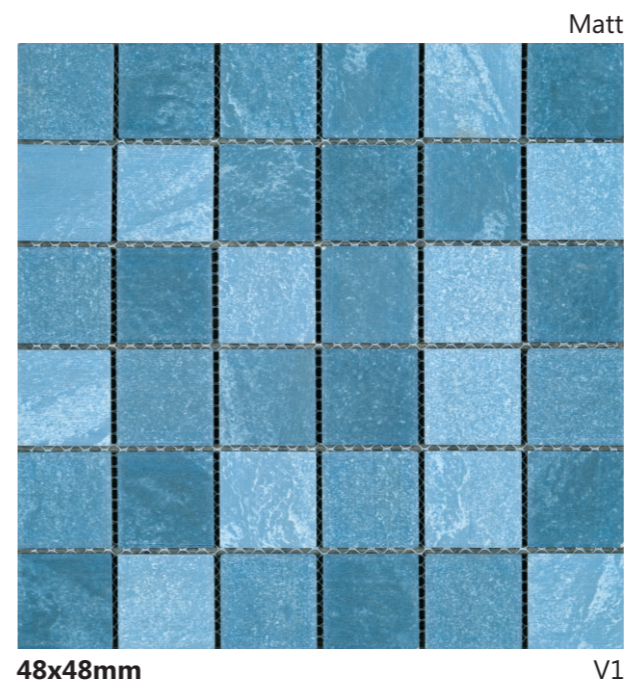

Very Uniform
Appearance

Uniform
Appearance

Moderate
Variation

Substantial
Variation

**EARTH
BLUE**

Every
Chip Counts

Chip Size: 48x48mm | Sheet Size: 303x303mm | Thickness: 6mm
Chip Size: 73x73mm | Sheet Size: 303x303mm | Thickness: 8mm
Chip Size: 98x98mm | Sheet Size: 306x306mm | Thickness: 8mm