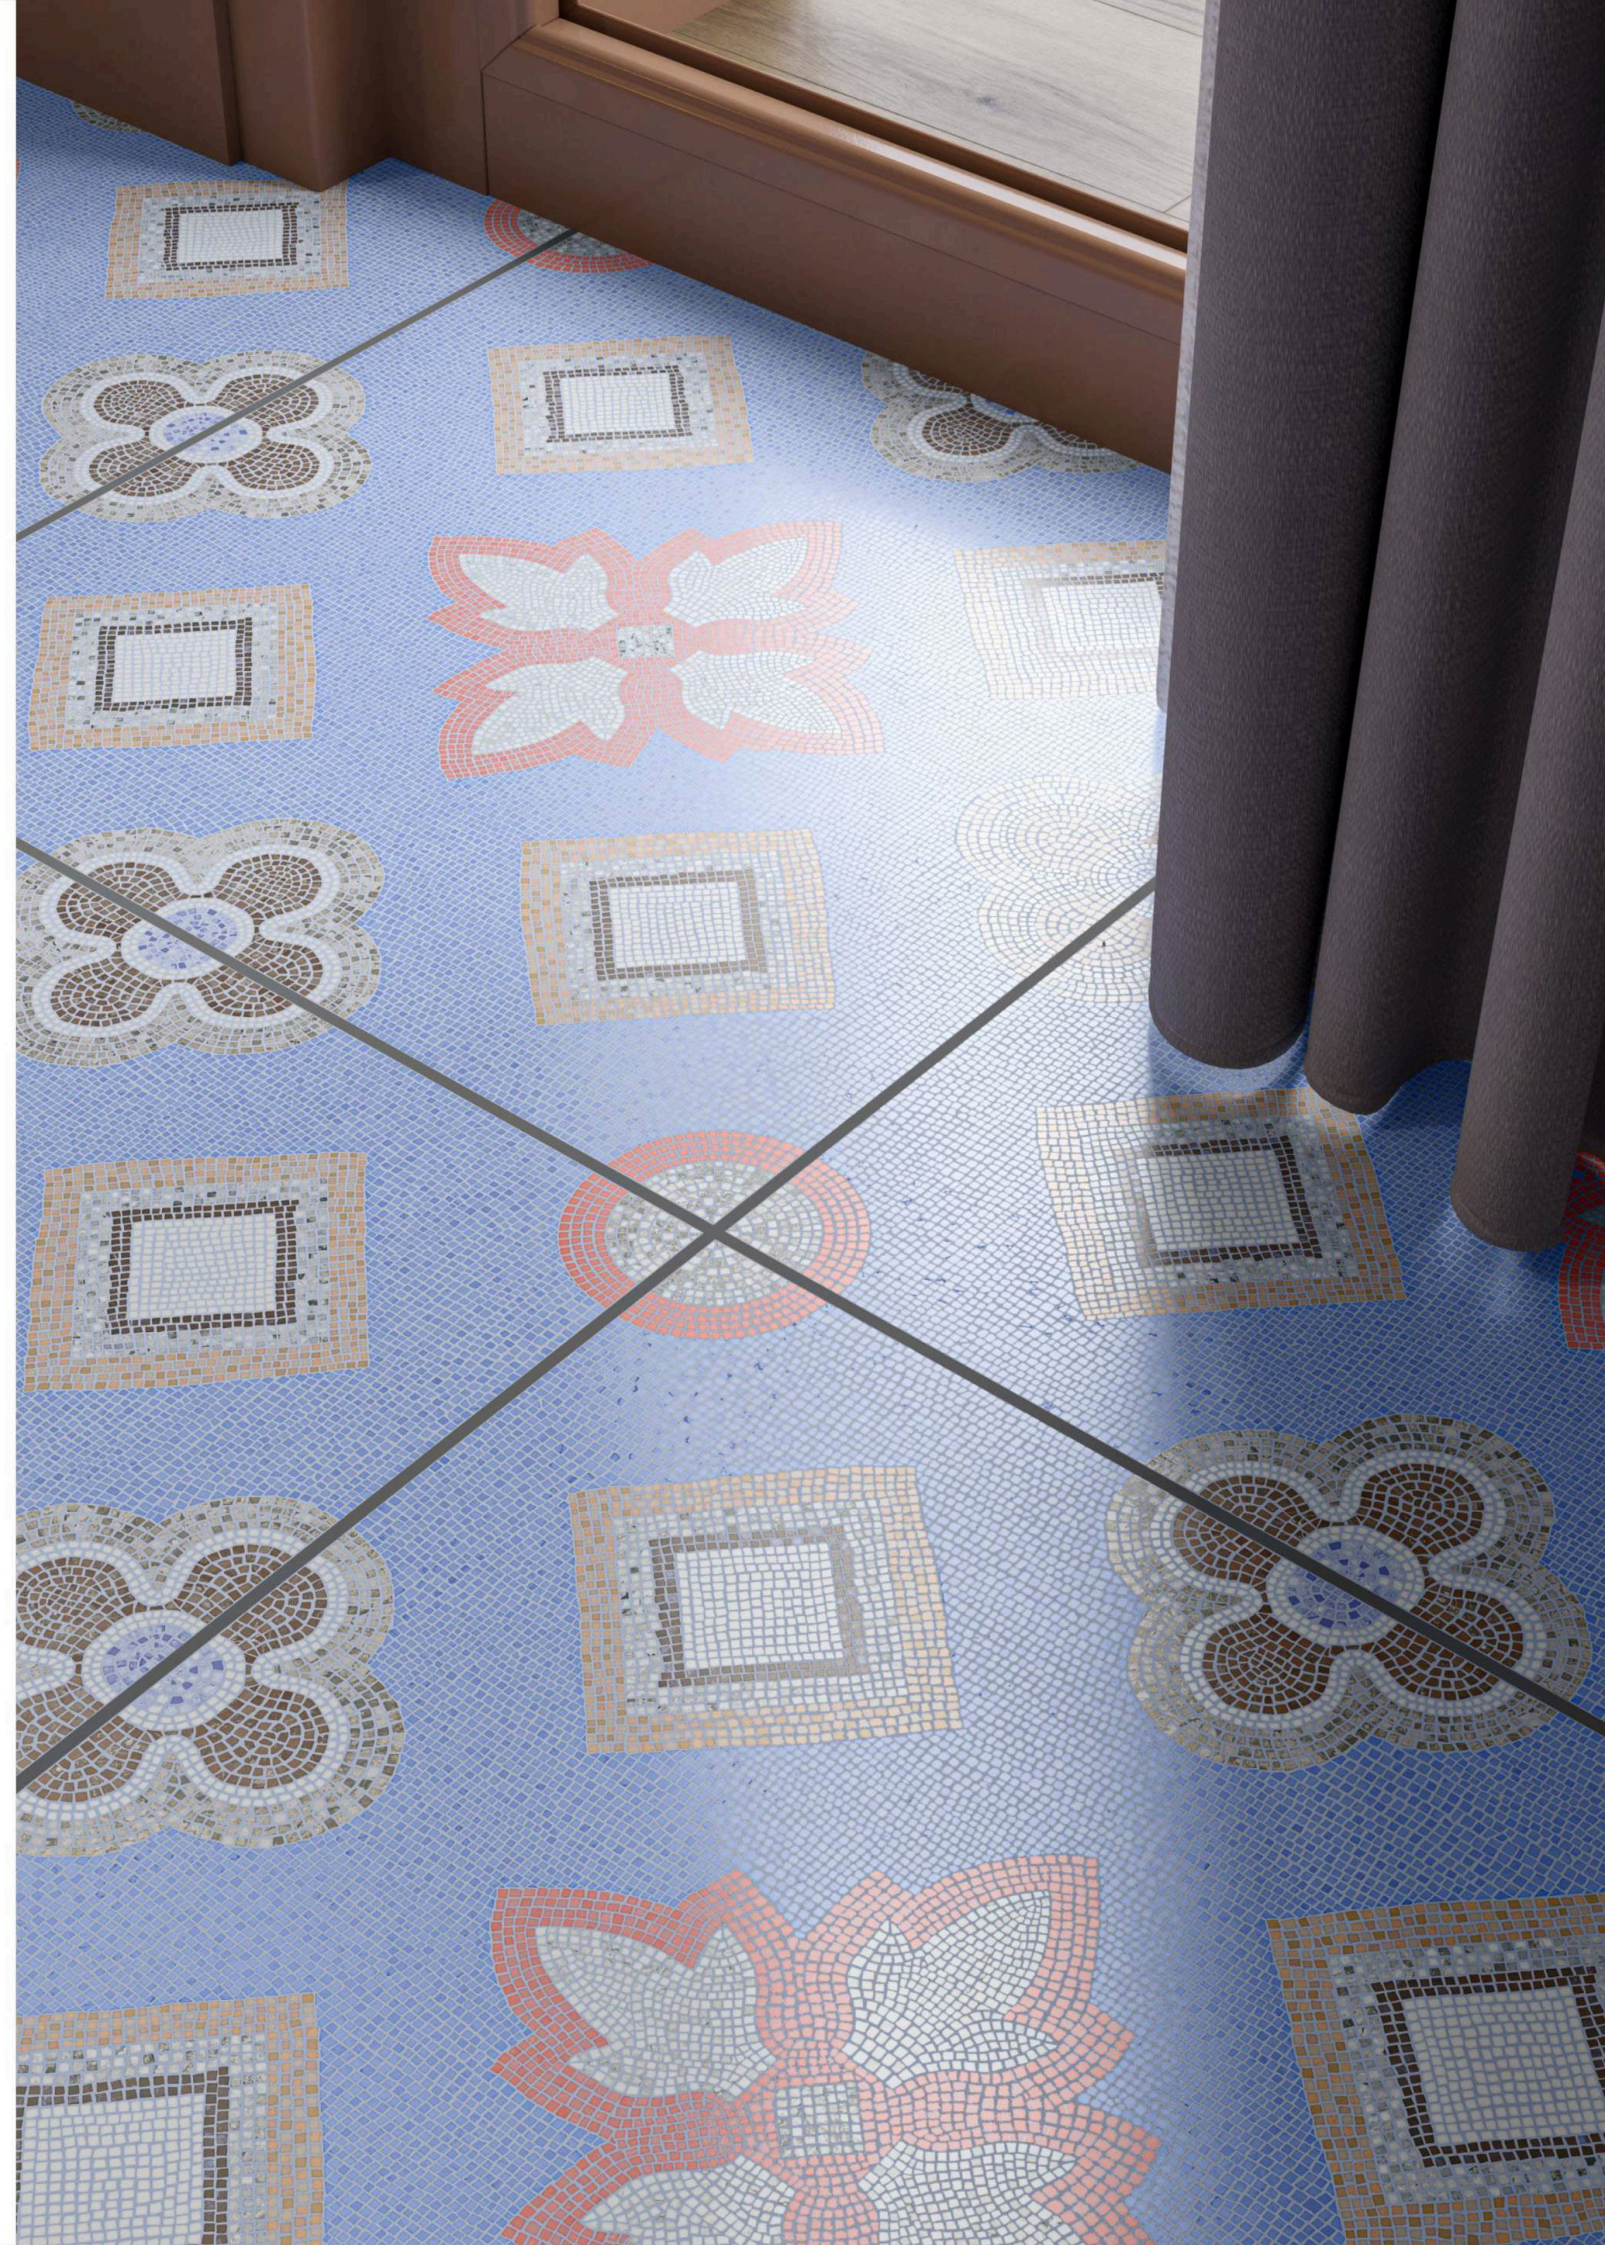

8002

FORMAT :
200X200MM

SURFACE :
CARVING

AVAILABLE RANDOM
: **01**

VITRIFIED BODY