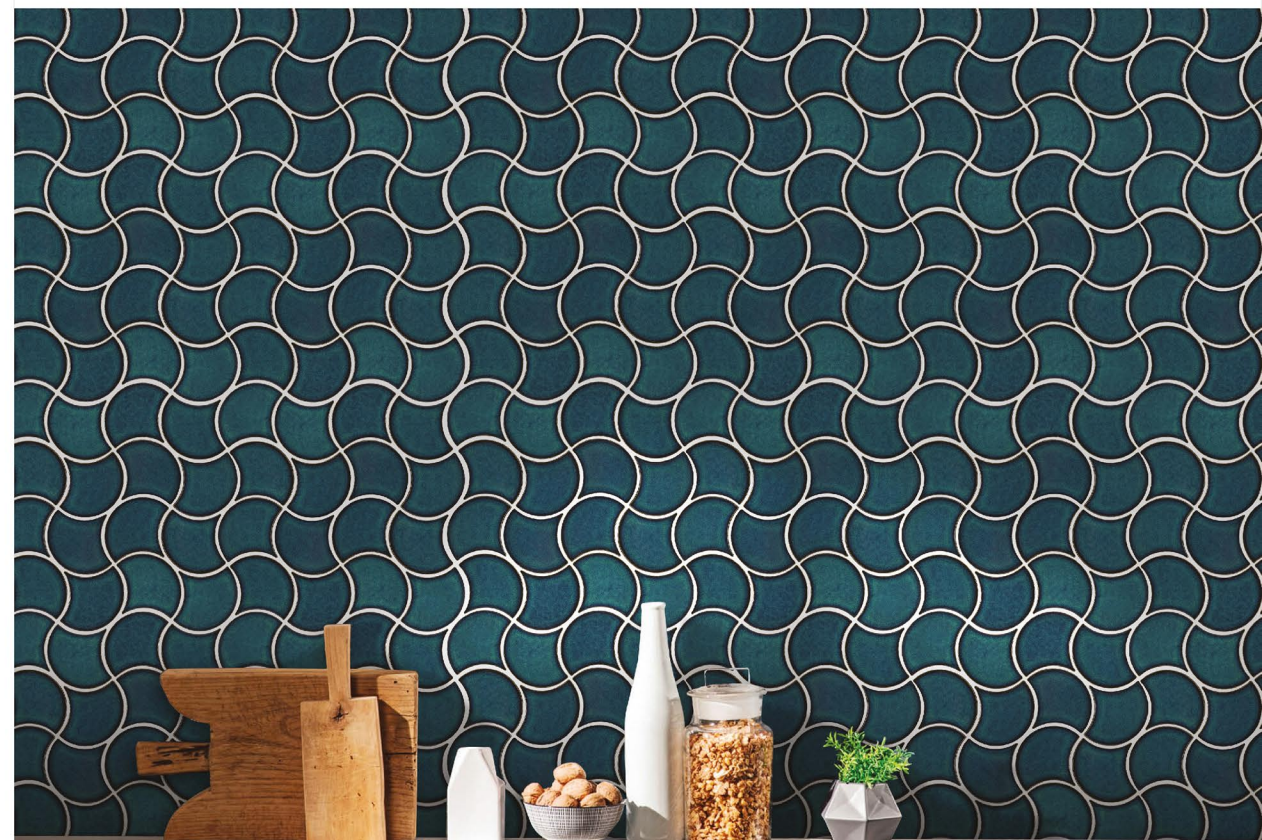

SURFACE.
VARIABLE

M3432(WAVES)

M3464(WAVES)

M3468(WAVES)

VR3401(WAVES)

TREE LEAF Collection

CHIPS SIZE.
48X86MM

SHEET SIZE.
270X275MM