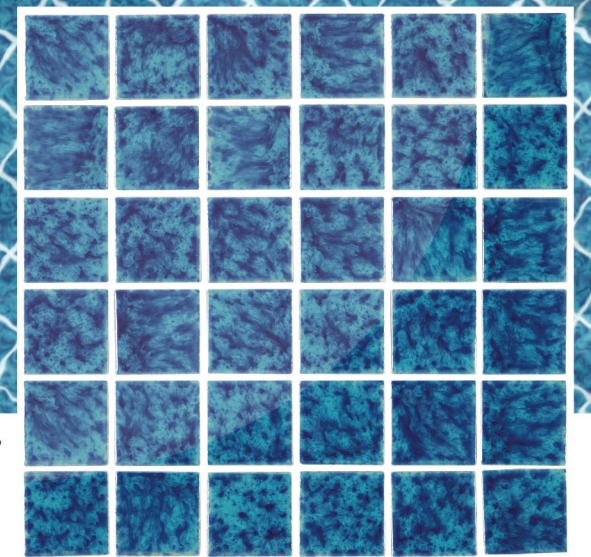

THE MAGNIFICENT STYLE

CLD0207