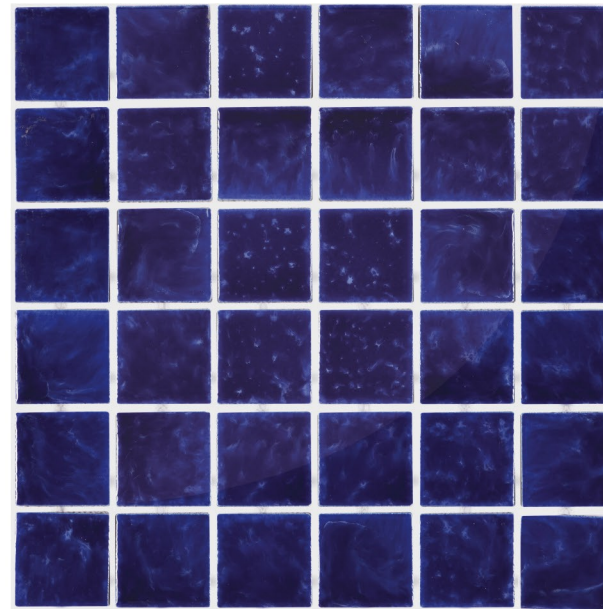

Ideal for
various styles and sizes,
these surfaces are
perfect for any kind
and any size of
swimming pool.

COLOR 

GLOSSY/MATT

23X23MM

THE TIMELESS BEAUTY

G/MX01101112

CLD0201

CLD0202

CLD0203

CLD0204

Ideal for
various styles and sizes,
these surfaces are
perfect for any kind
and any size of
swimming pool.

CLOUDY EFFECT

GLOSSY

48X48MM

THE MODERN ARTISTRY

CLD0202