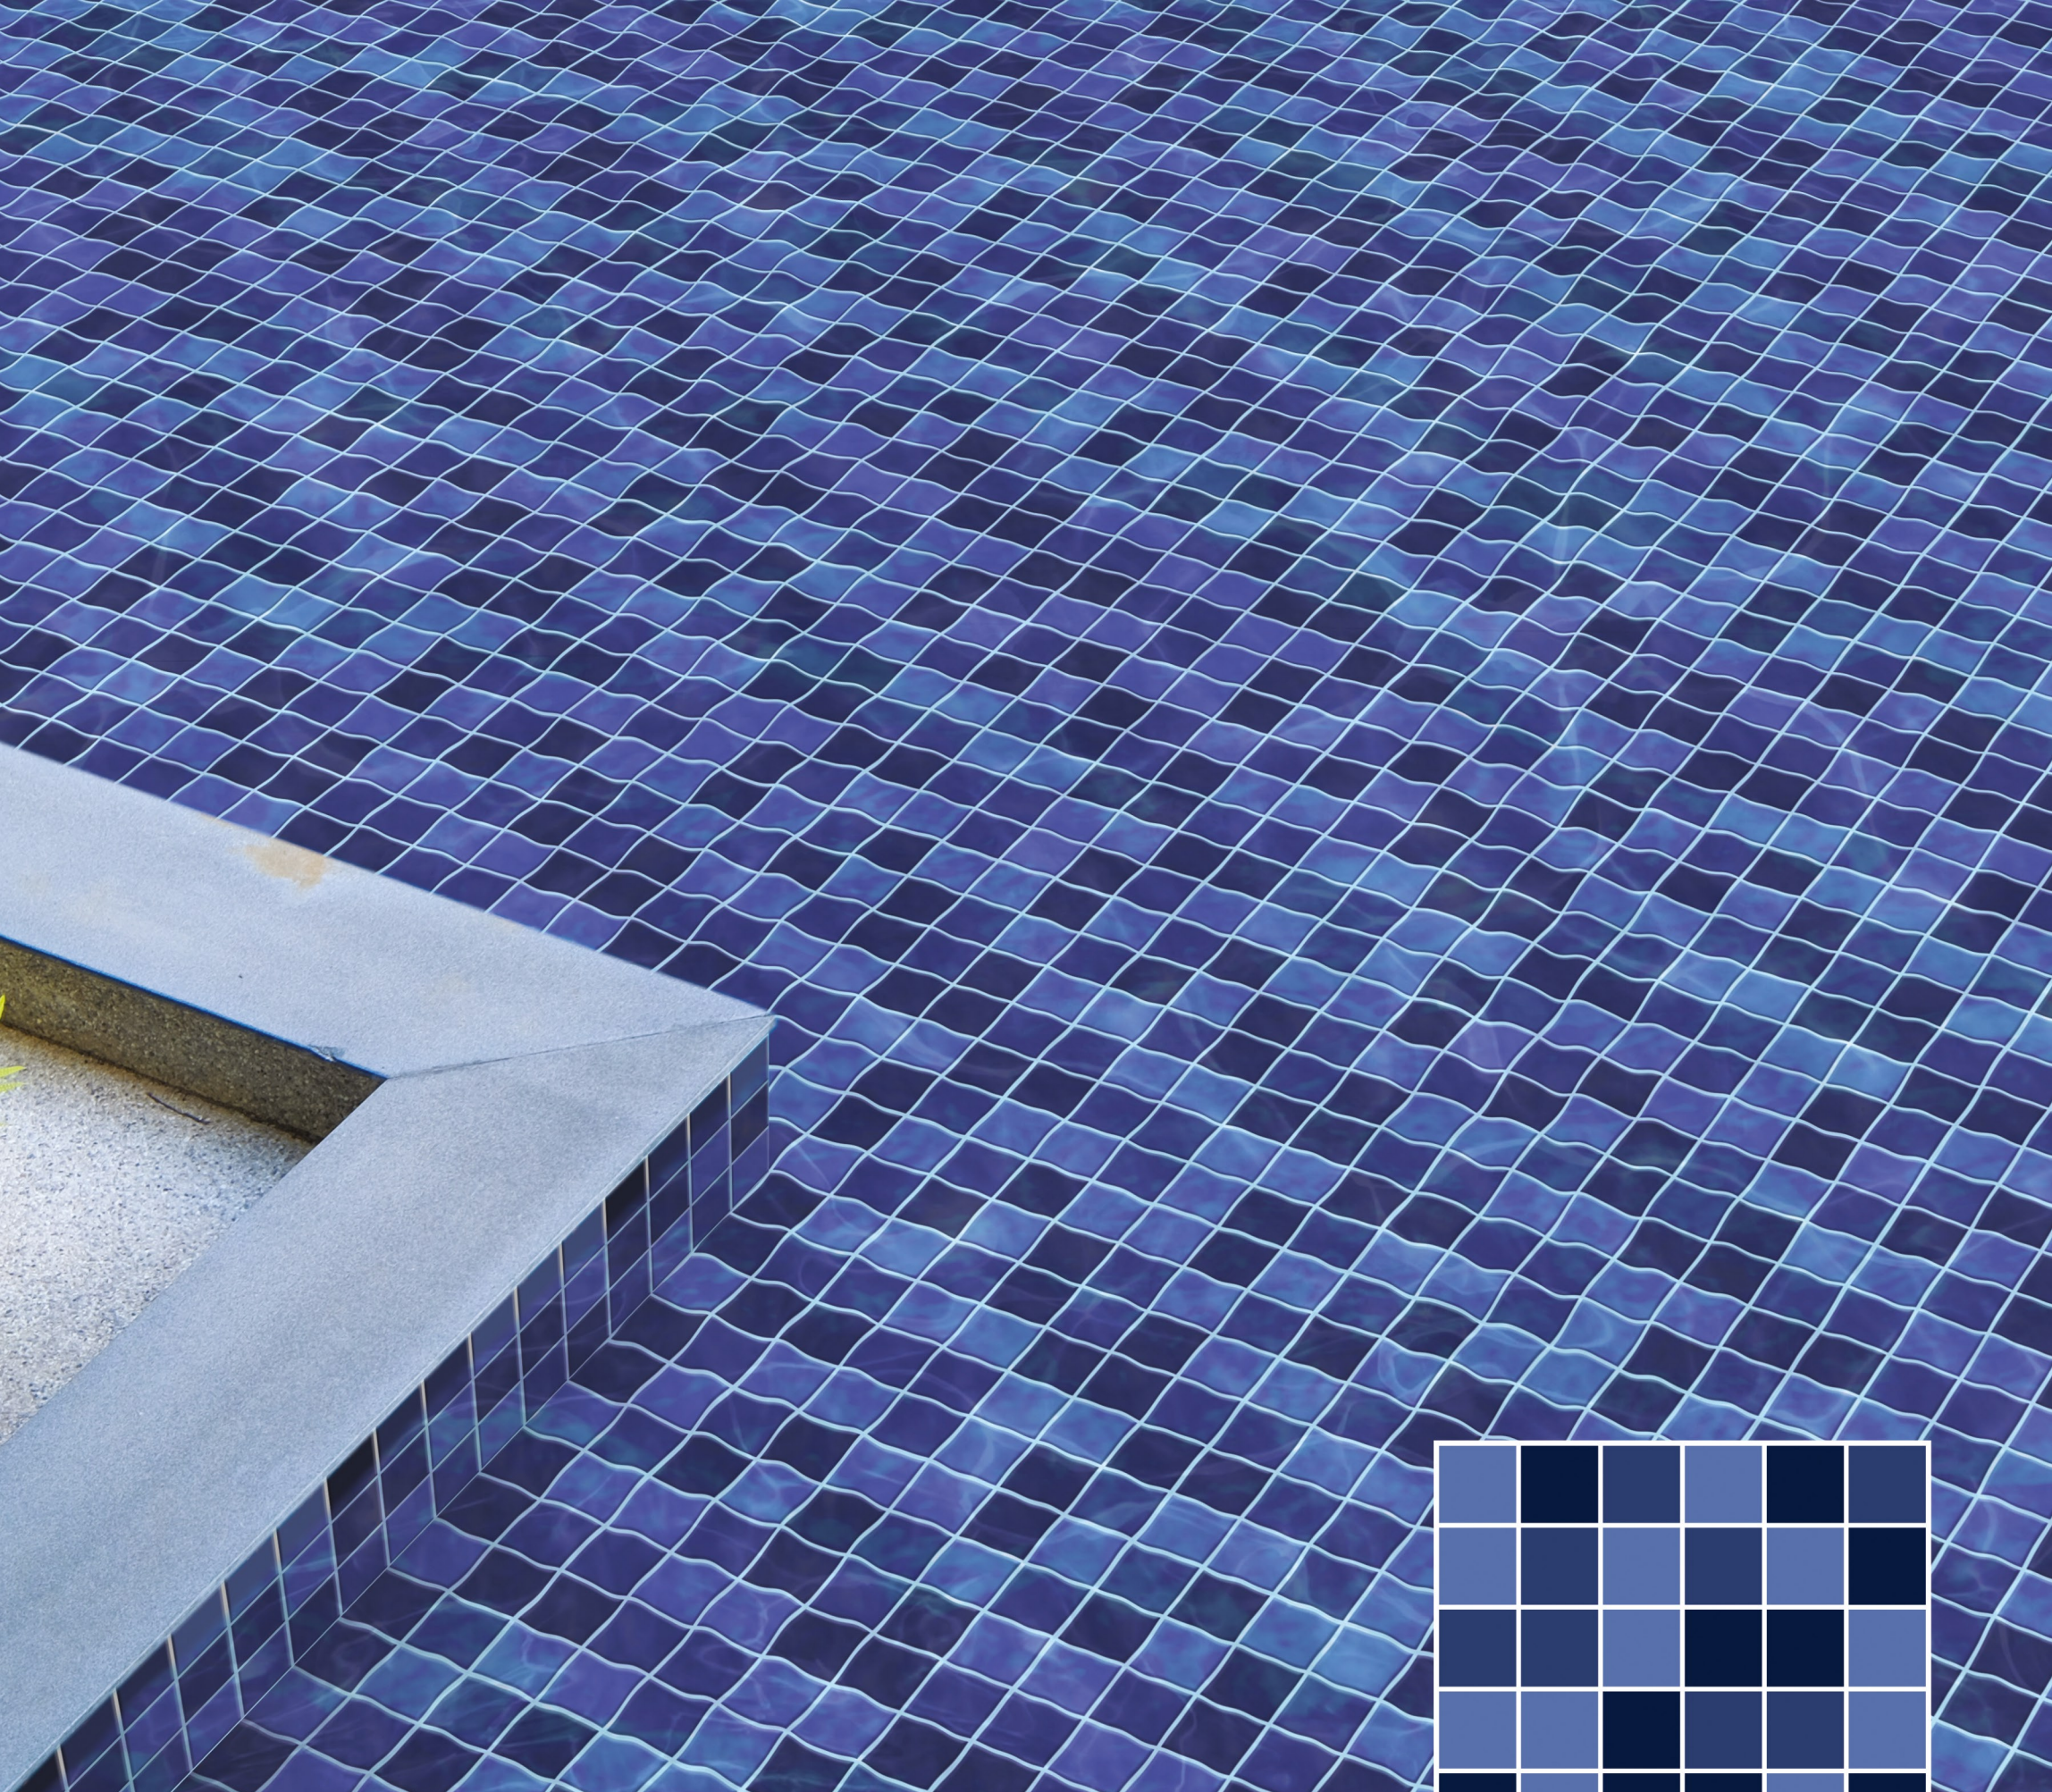

G/M 0202

Ideal for various styles and sizes, these surfaces are perfect for any kind and any size of swimming pool.

GLOSSY/MATT

48X48MM

COLOR 

THE CHEERFUL LUXURY

G/MX02010203

G/M 0204

G/M 0206

G/M 0205

Ideal for
various styles and sizes,
these surfaces are
perfect for any kind
and any size of
swimming pool.

COLOR 

GLOSSY/MATT

48X48MM

THE INSPIRING GRACE

G/MX02040506

G/M 0207

G/M 0209

G/M 0208

Ideal for
various styles and sizes,
these surfaces are
perfect for any kind
and any size of
swimming pool.

COLOR 

GLOSSY/MATT

48X48MM

THE SUPERIOR SIMPLICITY