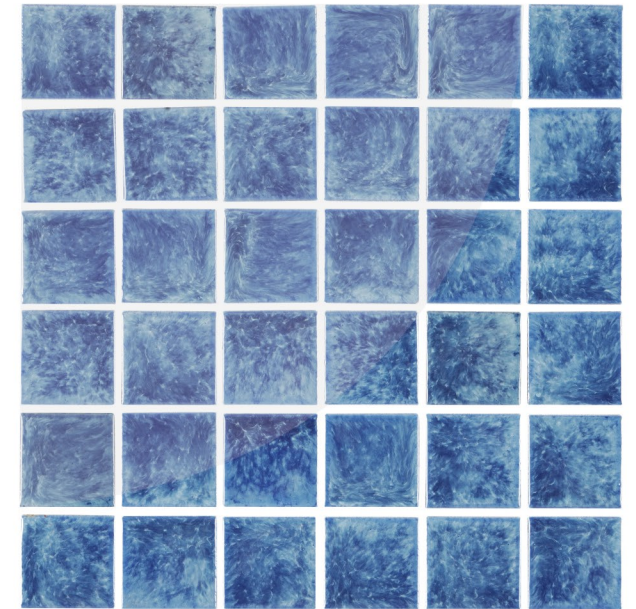

Ideal for
various styles and sizes,
these surfaces are
perfect for any kind
and any size of
swimming pool.

COLOR 

GLOSSY/MATT

23X23MM

THE TIMELESS BEAUTY

G/MX01101112

CLD0201

CLD0202

CLD0203

CLD0204

Ideal for
various styles and sizes,
these surfaces are
perfect for any kind
and any size of
swimming pool.

CLOUDY EFFECT

GLOSSY

48X48MM

THE MODERN ARTISTRY

CLD0202