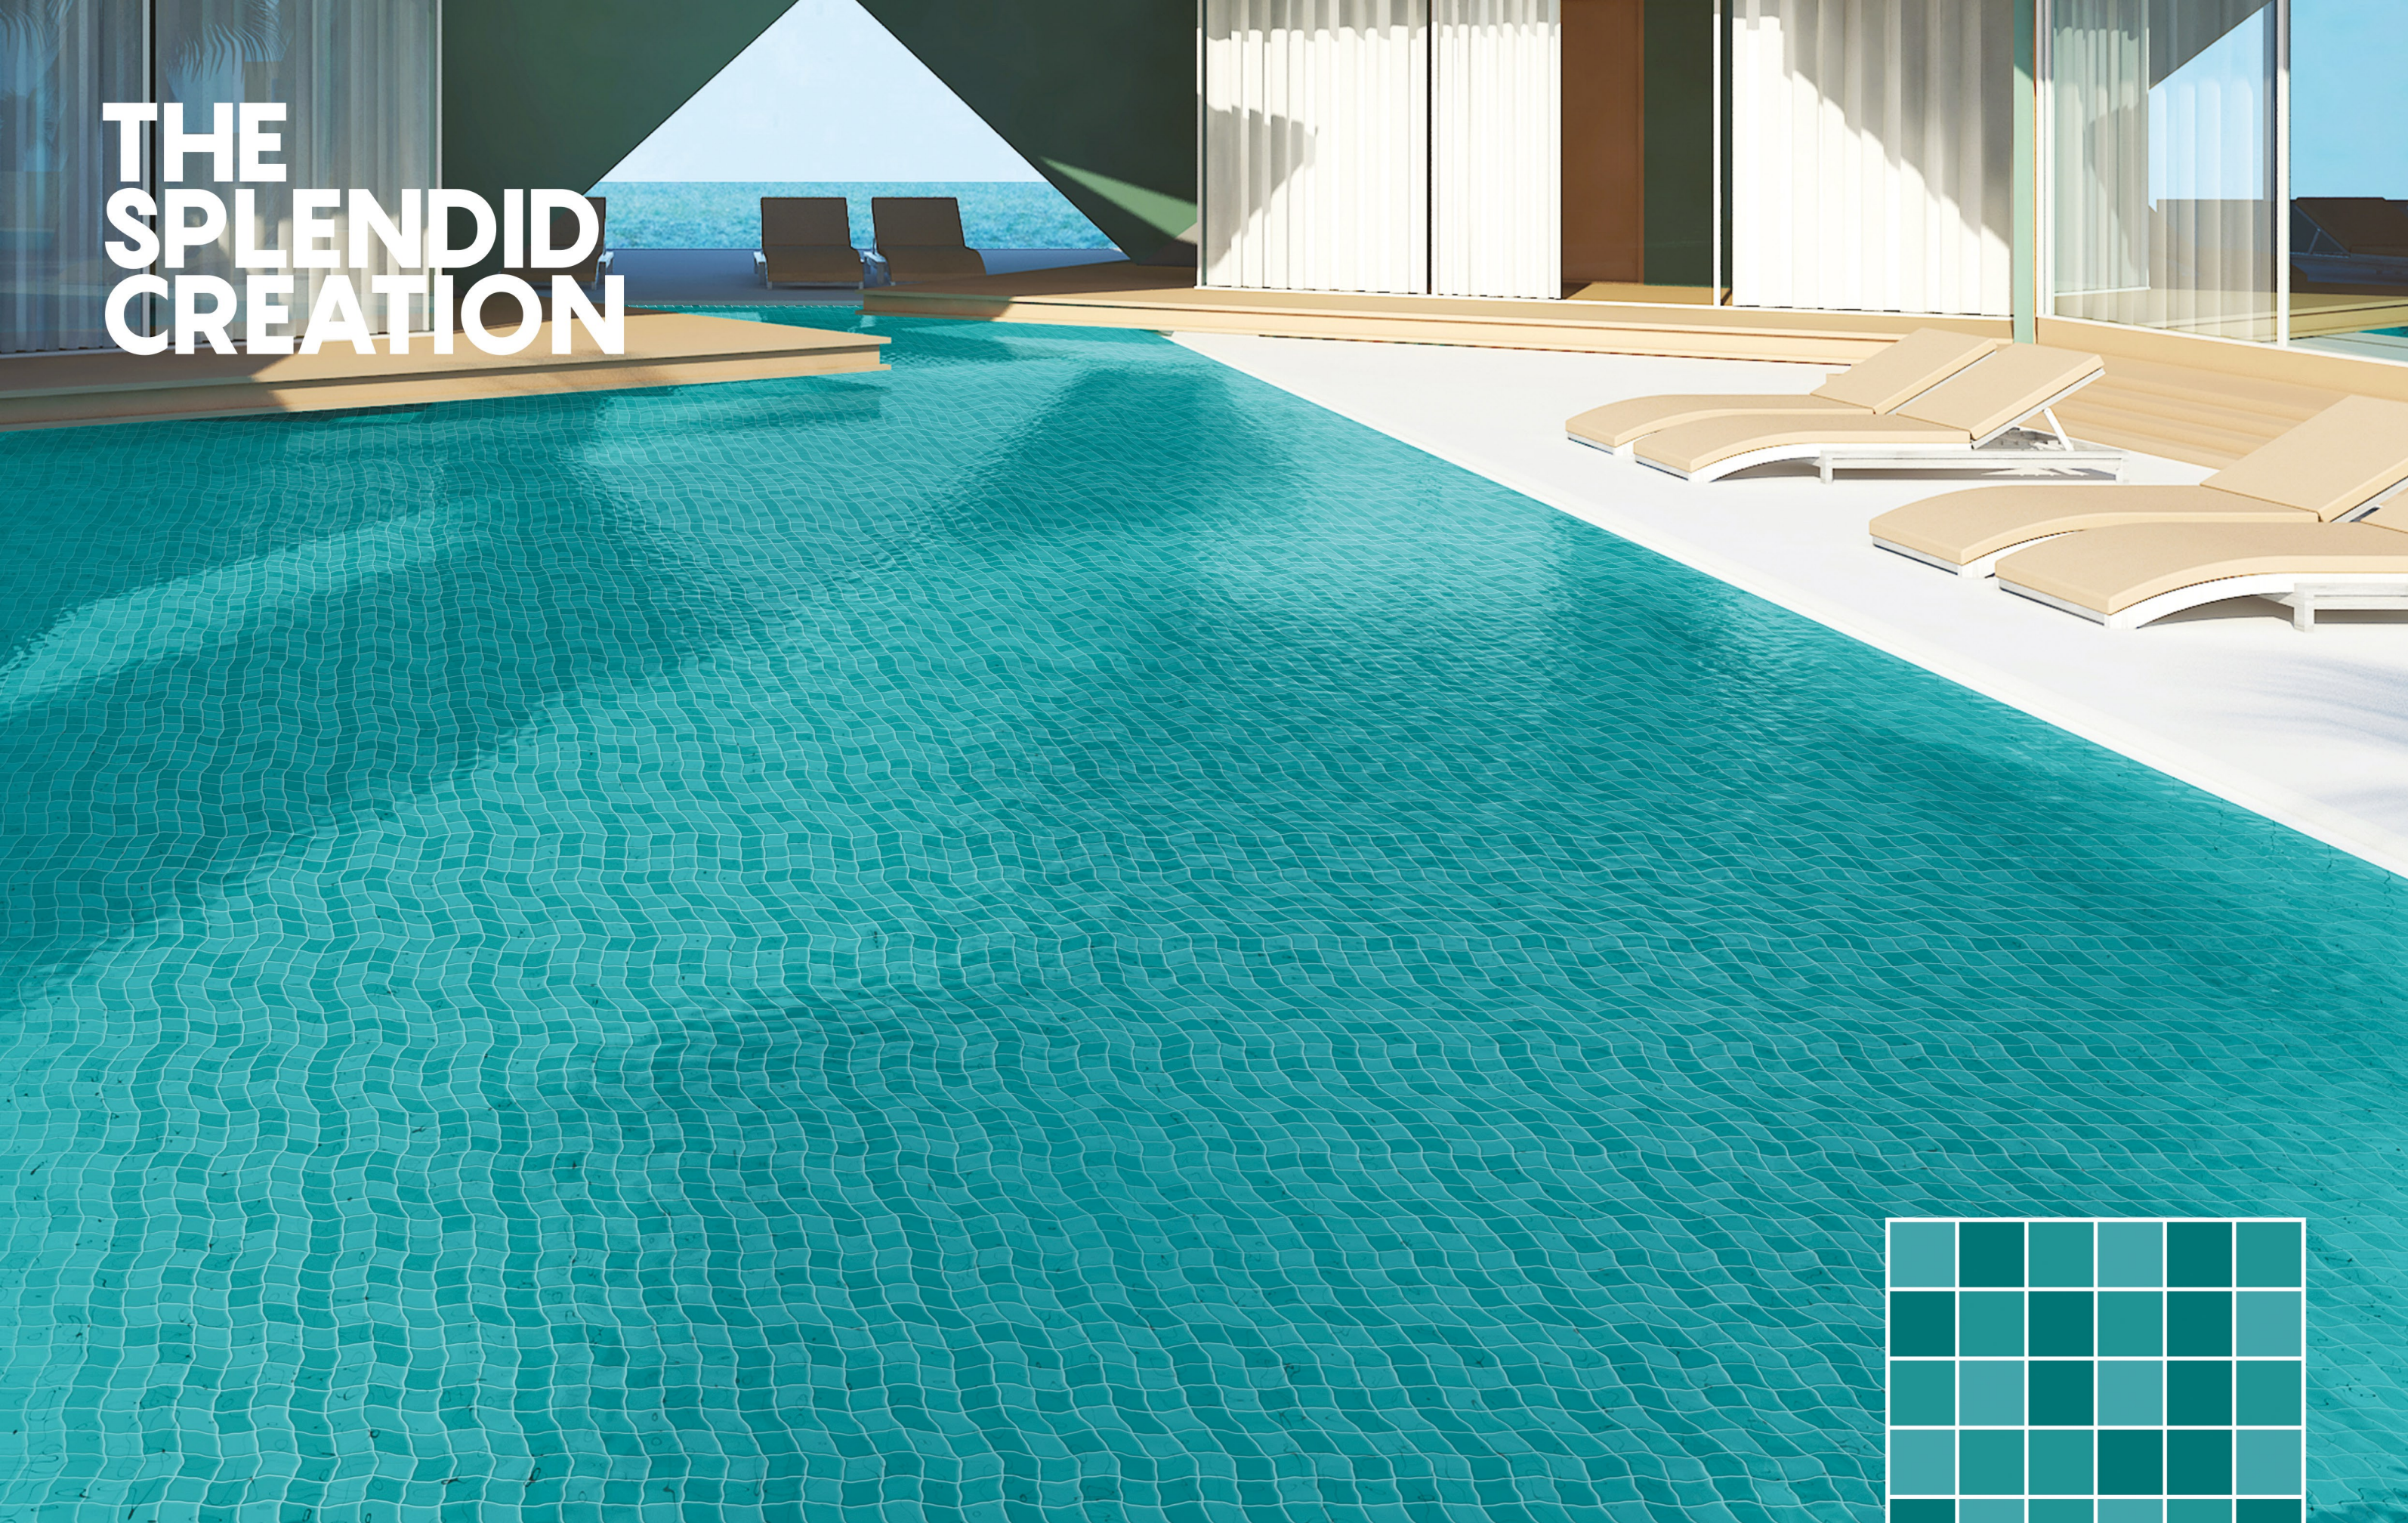

G/MX02070809

G/M 0210

G/M 0212

G/M 0211

Ideal for
various styles and sizes,
these surfaces are
perfect for any kind
and any size of
swimming pool.

GLOSSY/MATT

48X48MM

COLOR 

THE IMPERIAL GLAMOUR

G/MX02101112

G/M 0213

G/M 0215

G/M 0214

Ideal for
various styles and sizes,
these surfaces are
perfect for any kind
and any size of
swimming pool.

COLOR 

GLOSSY/MATT

48X48MM

THE SPLENDID CREATION

G/MX02131415

G/M 0216

Ideal for
various styles and sizes,
these surfaces are
perfect for any kind
and any size of
swimming pool.

COLOR 

GLOSSY/MATT

48X48MM