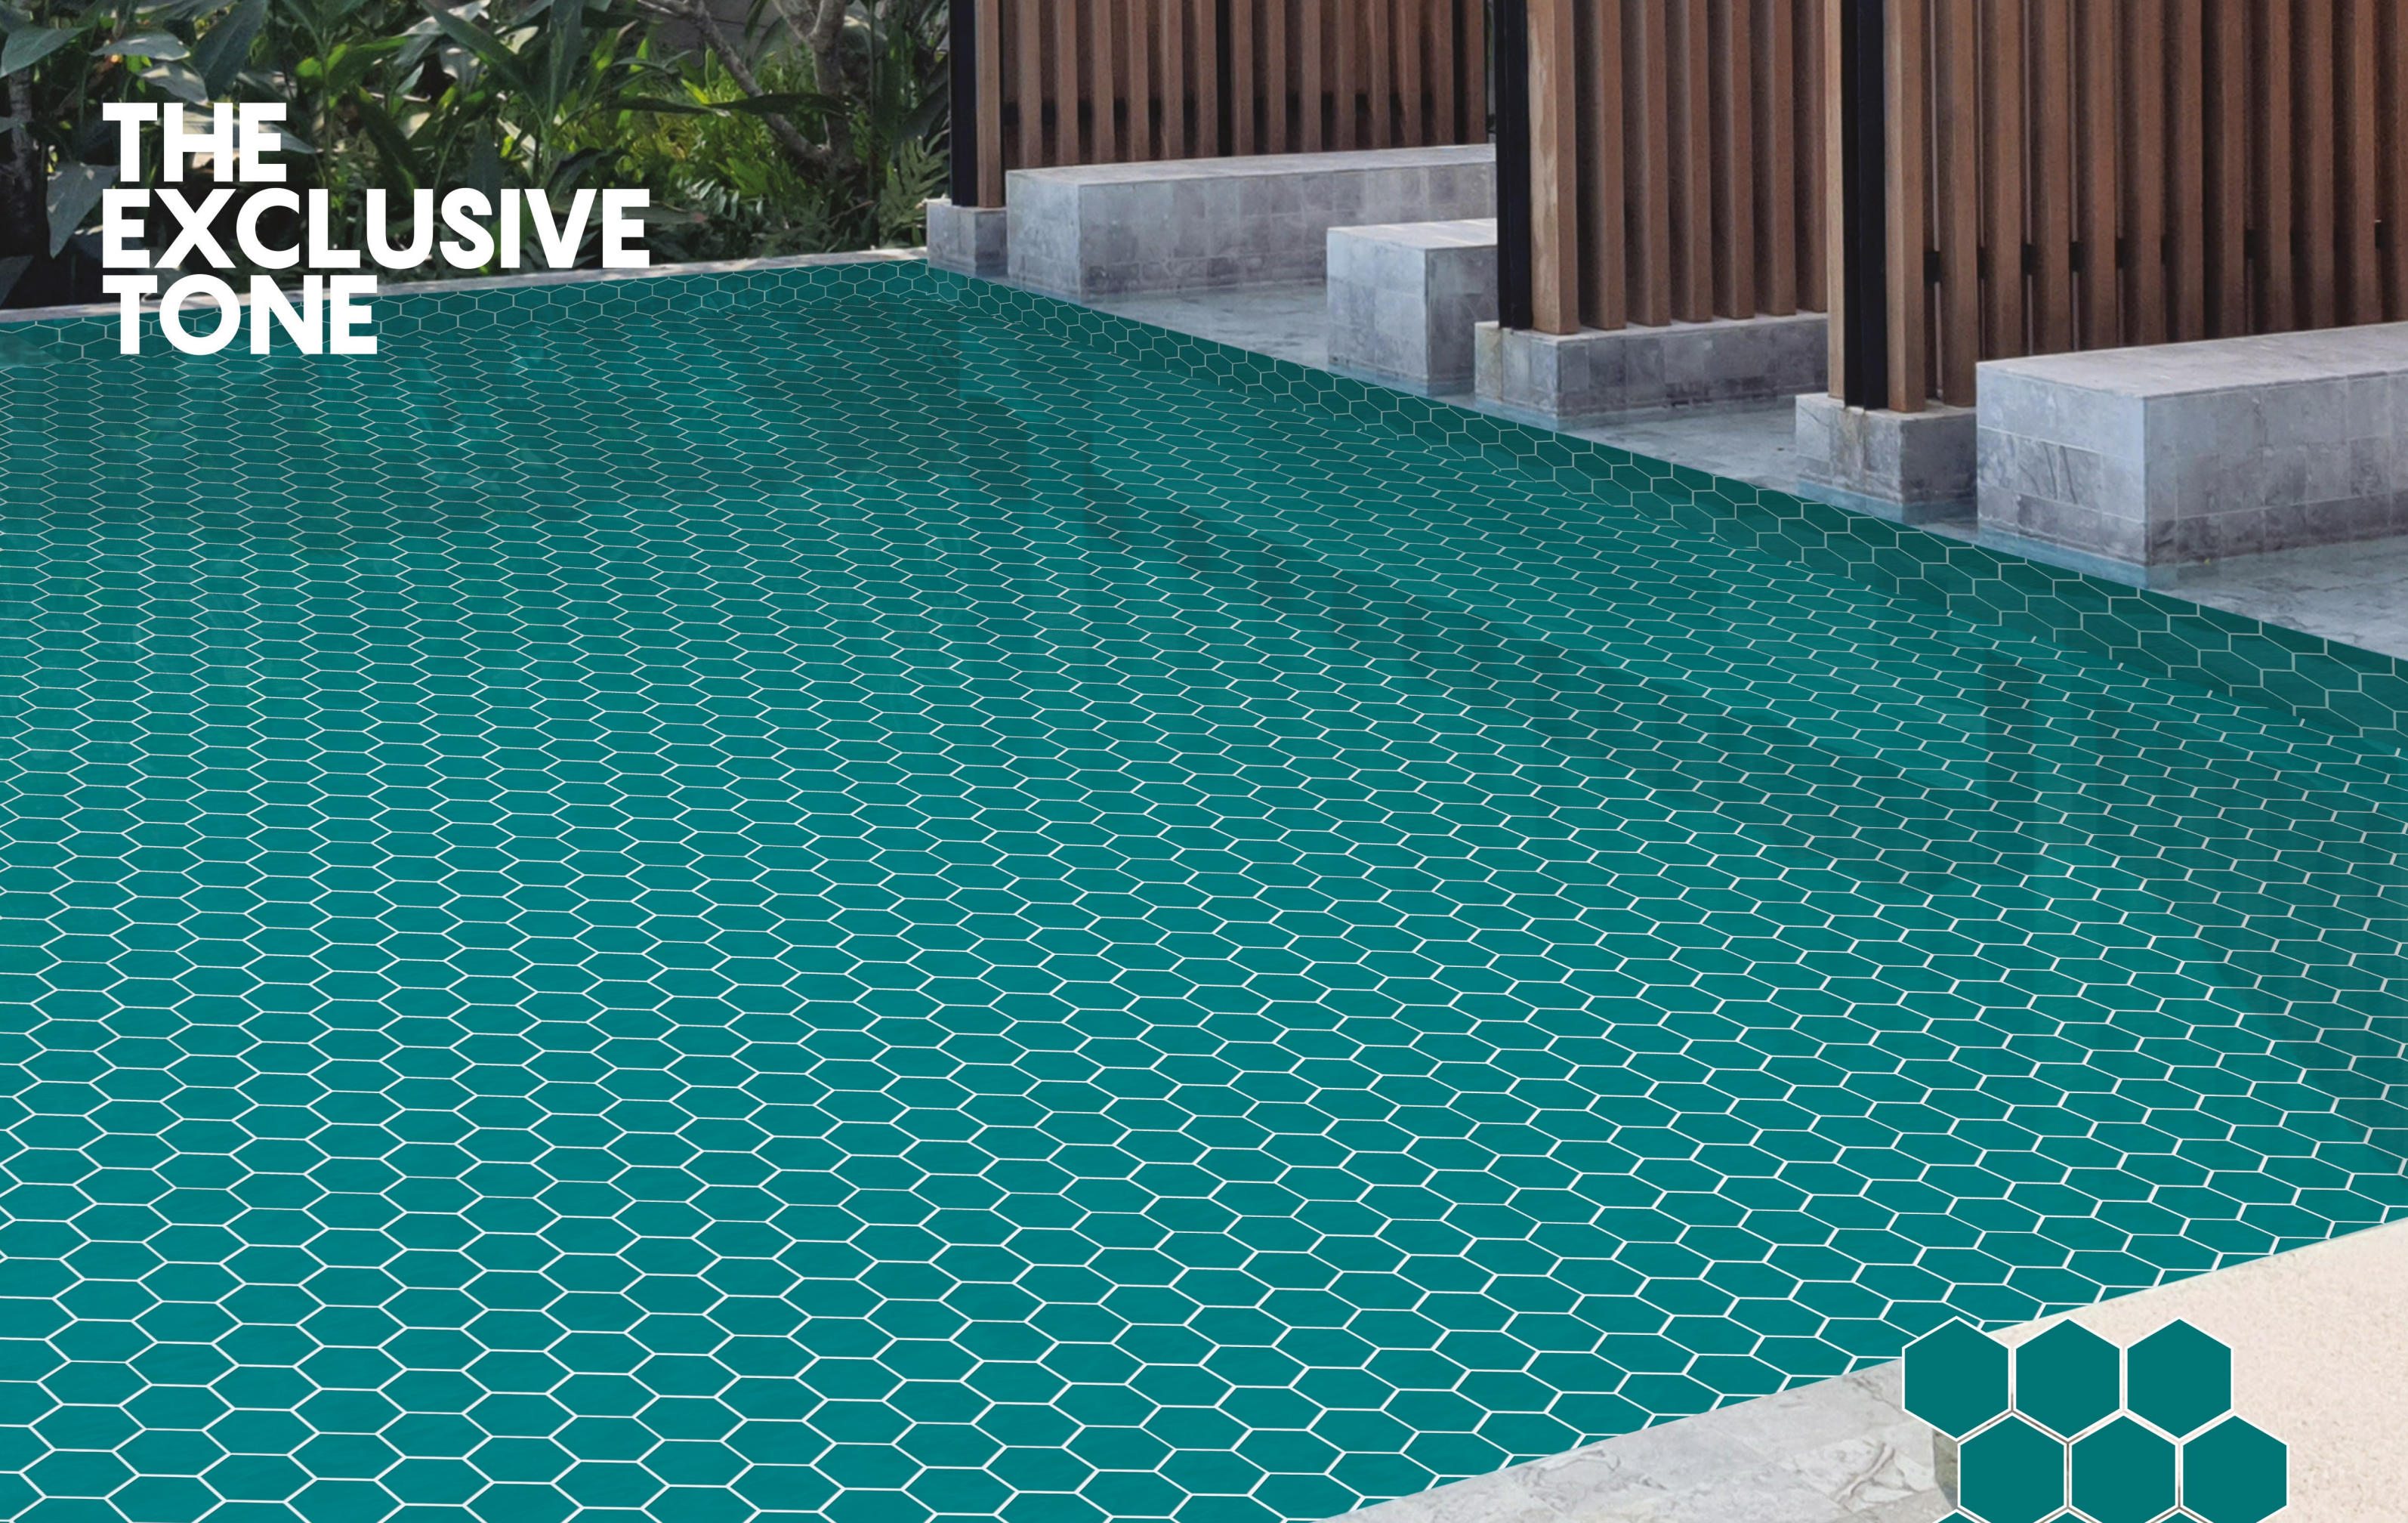

95X107MM

THE EXPRESS MODERNITY

MX190102

M 1910

M 1911

Ideal for
various styles and sizes,
these surfaces are
perfect for any kind
and any size of
swimming pool.

COLOR 

MATT

95X107MM

THE UNTAMED LEGACY

MX191011

M 1913

Ideal for
various styles and sizes,
these surfaces are
perfect for any kind
and any size of
swimming pool.

COLOR 

MATT

95X107MM

THE EXCLUSIVE TONE

M1913

G/M 1915

G/M 1916

Ideal for
various styles and sizes,
these surfaces are
perfect for any kind
and any size of
swimming pool.

COLOR 

MATT

95X107MM

THE ATTRACTIVE SHADE

MX191516

G/M 1701

G/M 1703

G/M 1702

Ideal for
various styles and sizes,
these surfaces are
perfect for any kind
and any size of
swimming pool.

GLOSSY/MATT 51X59MM

COLOR 