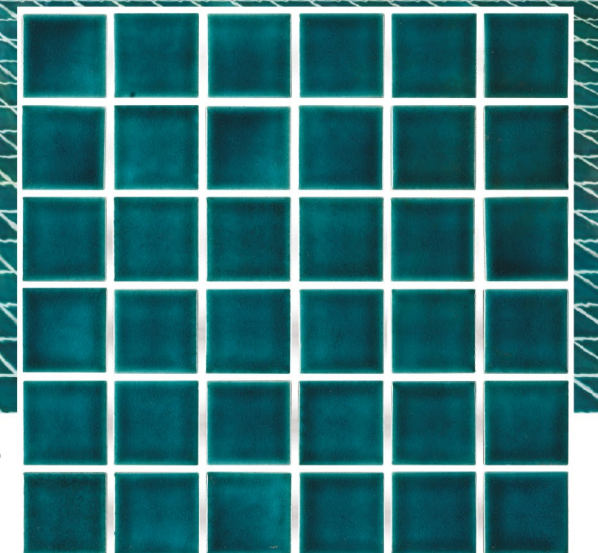

Ideal for various styles and sizes, these surfaces are perfect for any kind and any size of swimming pool.

CRACKLE EFFECT

GLOSSY

48X48MM

THE INTENSIVELY GRACIOUS

CR0215

G/M 0201

G/M 0203

G/M 0202

Ideal for various styles and sizes, these surfaces are perfect for any kind and any size of swimming pool.

GLOSSY/MATT

48X48MM

COLOR 

THE CHEERFUL LUXURY

G/MX02010203

G/M 0204