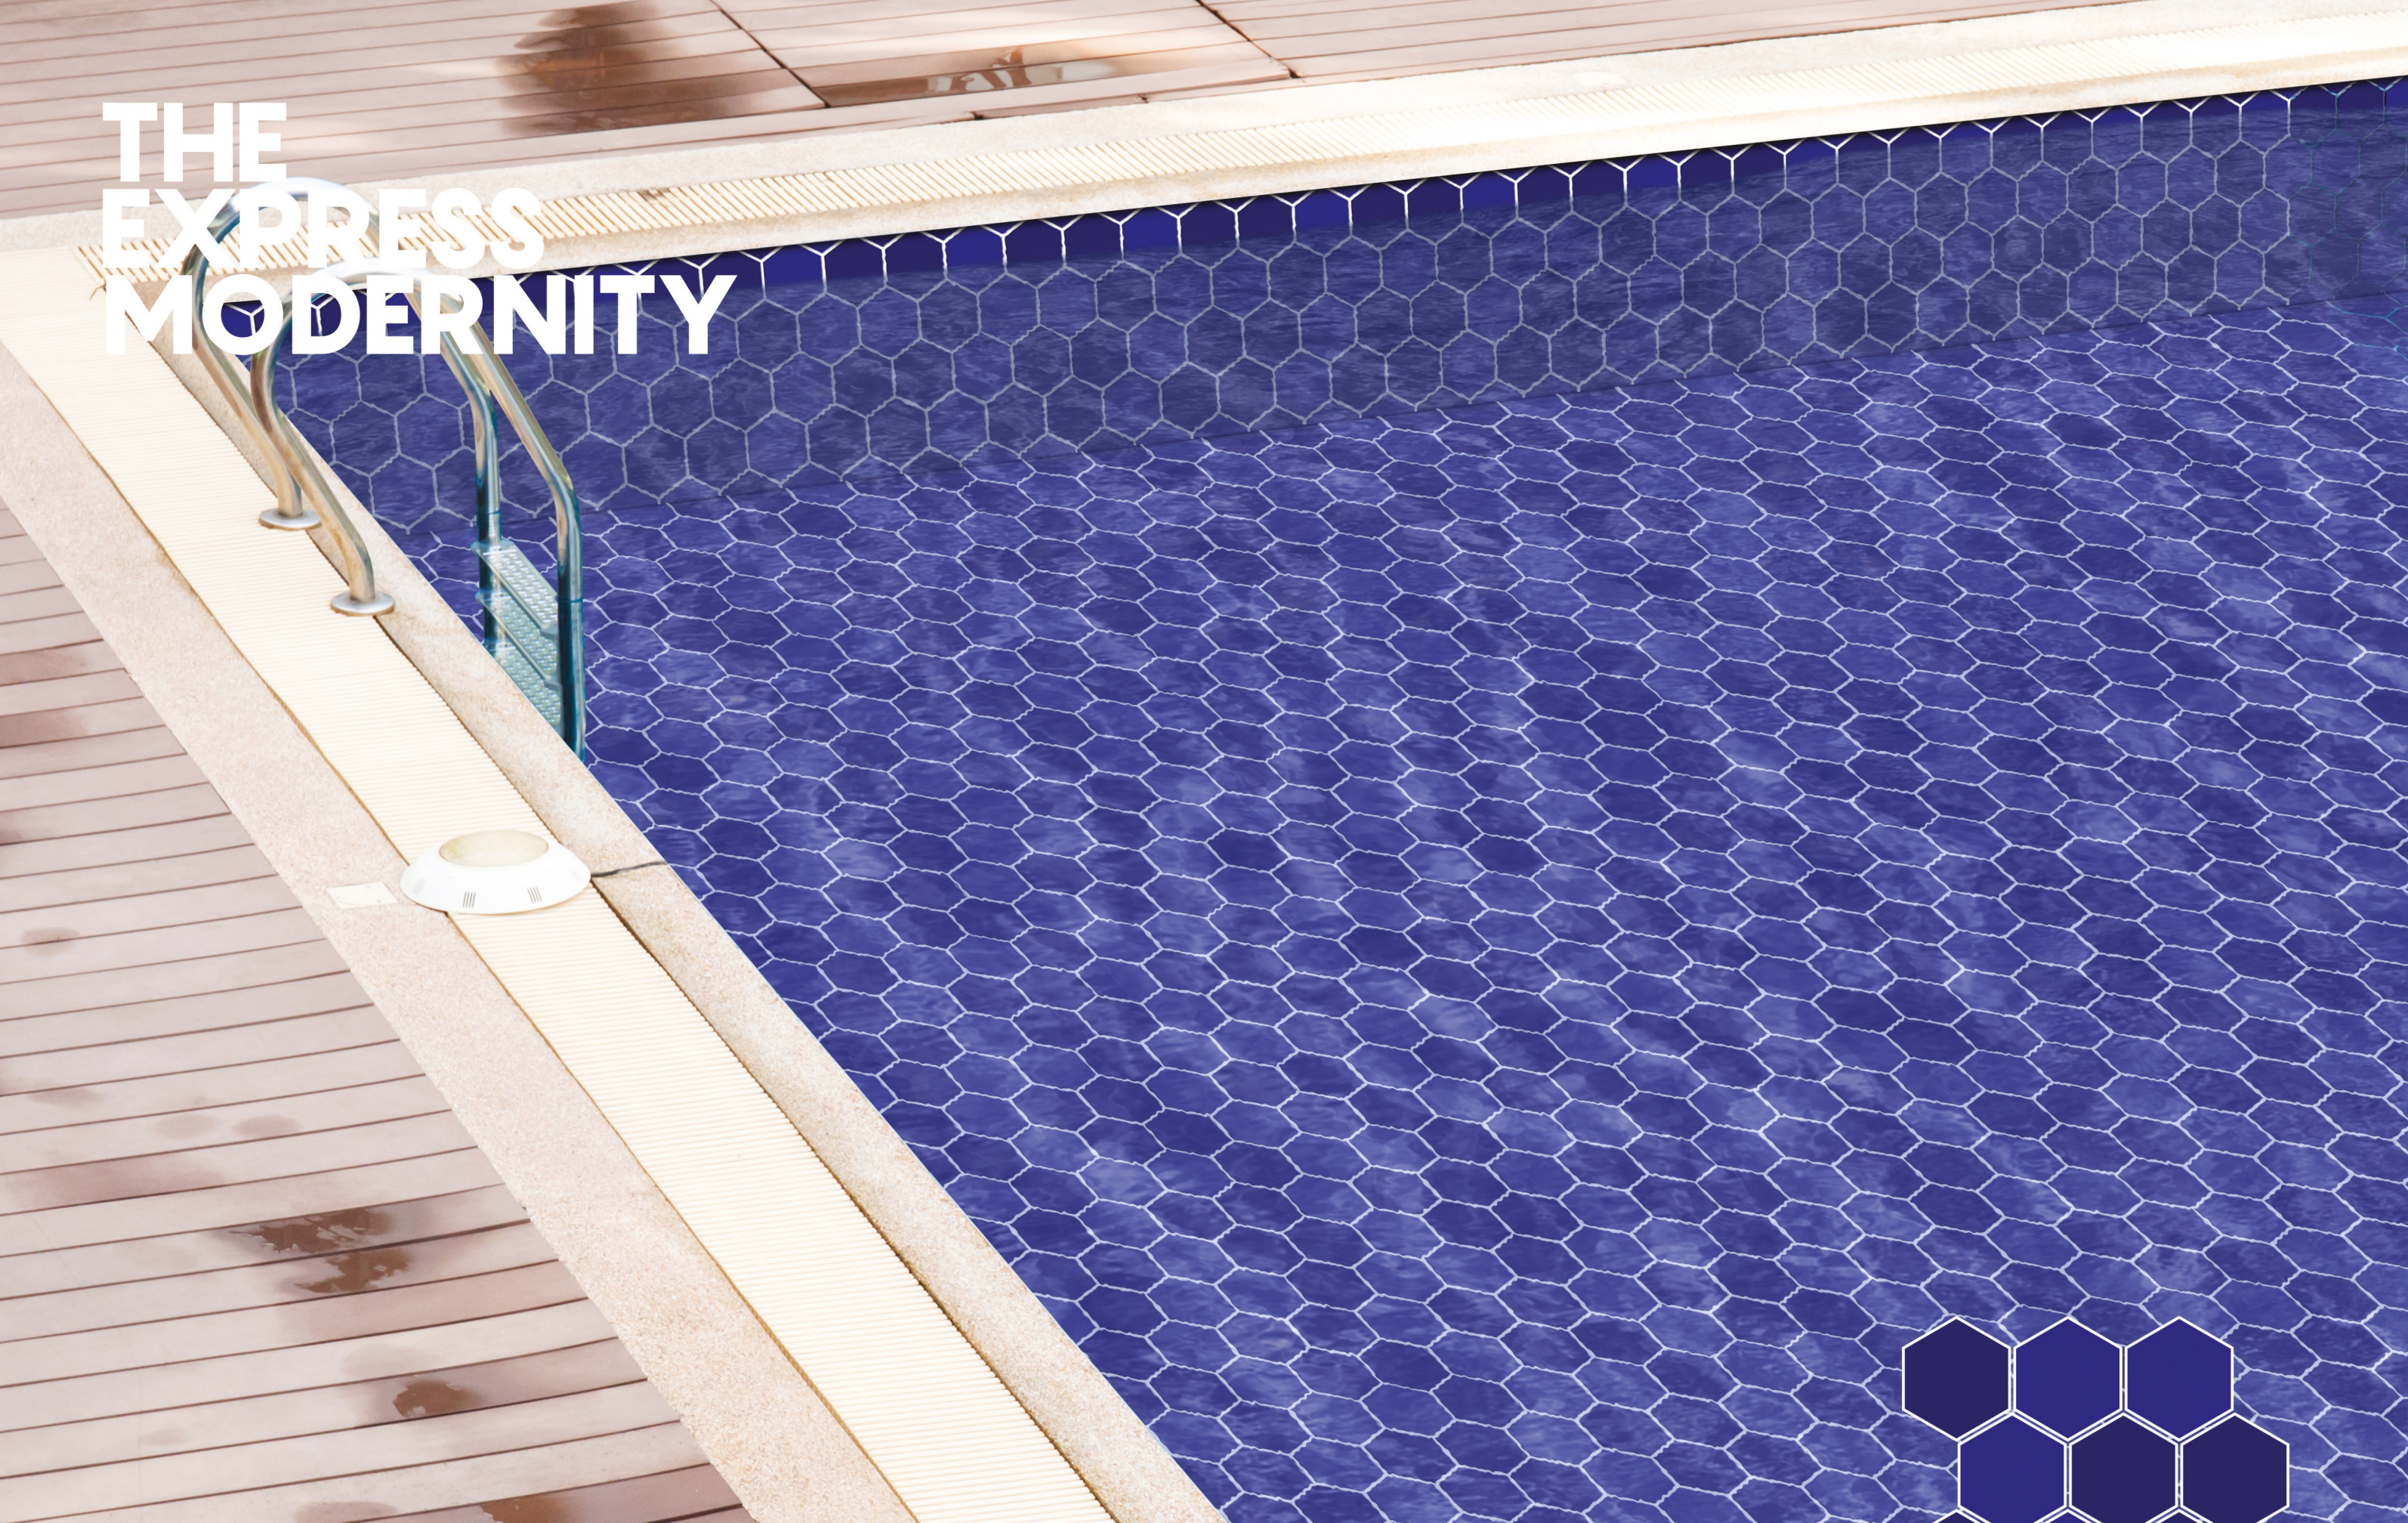

THE CAPTIVATE SHADE

G/M0216

G/M 0217

G/M 0219

G/M 0218

Ideal for
various styles and sizes,
these surfaces are
perfect for any kind
and any size of
swimming pool.

COLOR 

GLOSSY/MATT

48X48MM

THE CLASSIC IMPRESSIONS

G/MX02171819

M 1901

M 1902

Ideal for
various styles and sizes,
these surfaces are
perfect for any kind
and any size of
swimming pool.

COLOR 

MATT

95X107MM

THE EXPRESS MODERNITY

MX190102

M 1910

M 1911

Ideal for
various styles and sizes,
these surfaces are
perfect for any kind
and any size of
swimming pool.

COLOR 

MATT