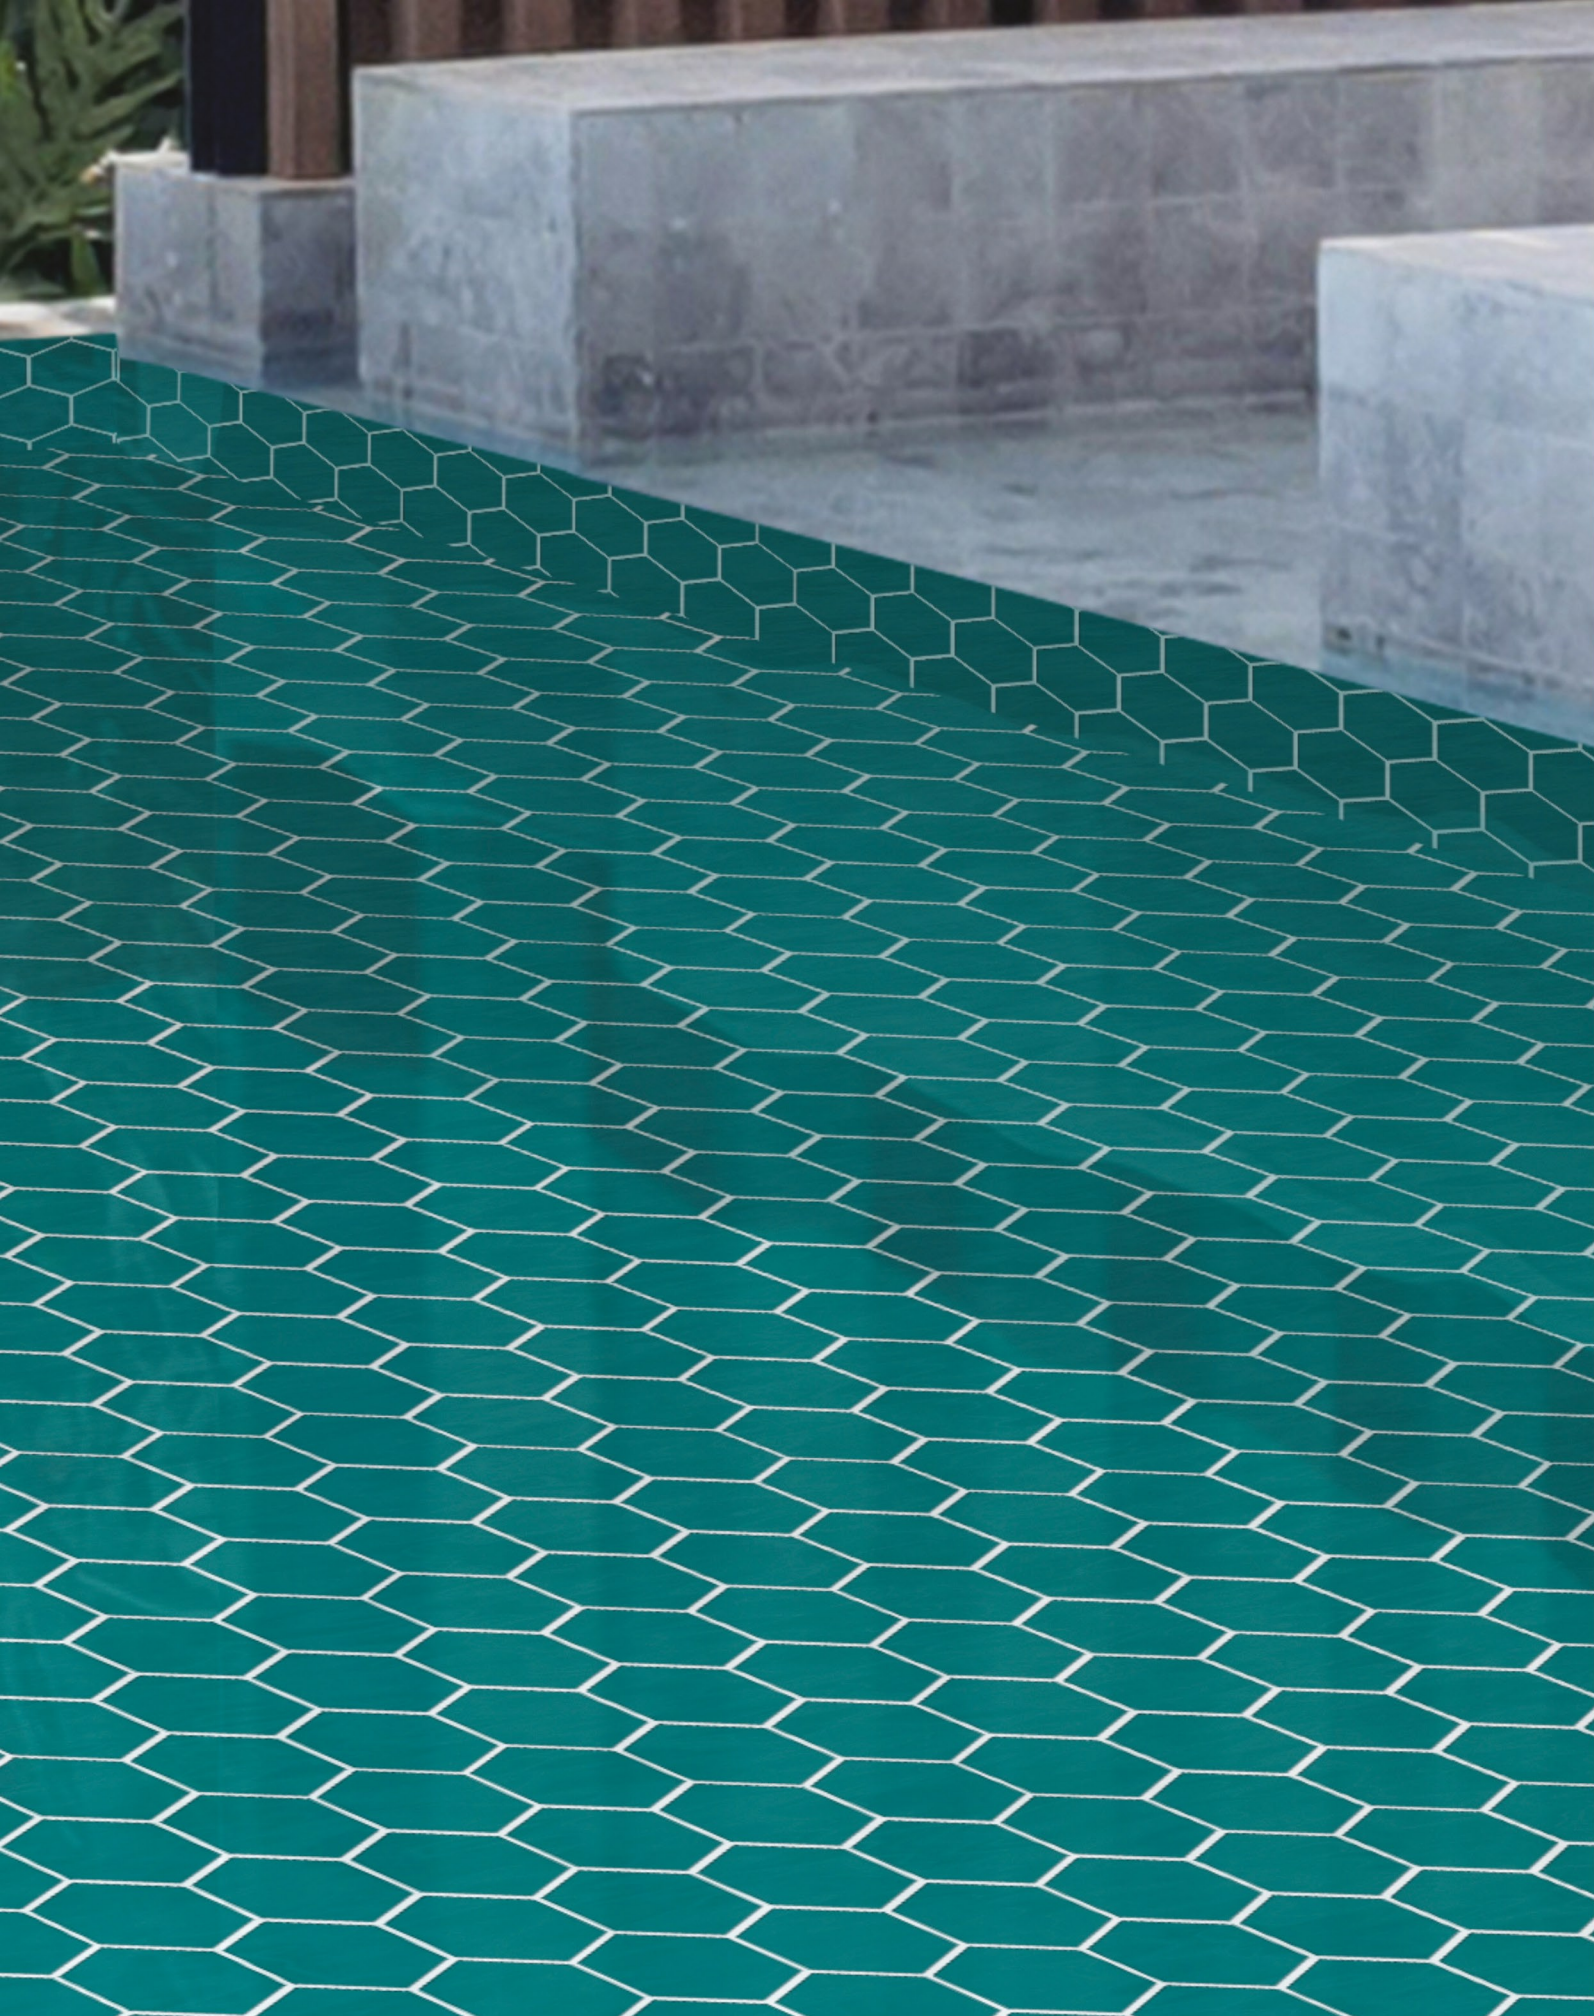

48X48MM

THE CLASSIC IMPRESSIONS

G/MX02171819

M 1901

M 1902

Ideal for
various styles and sizes,
these surfaces are
perfect for any kind
and any size of
swimming pool.

COLOR 

MATT

95X107MM

THE EXPRESS MODERNITY

MX190102

M 1910

M 1911

Ideal for
various styles and sizes,
these surfaces are
perfect for any kind
and any size of
swimming pool.

COLOR 

MATT

95X107MM

THE UNTAMED LEGACY

MX191011

M 1913

Ideal for
various styles and sizes,
these surfaces are
perfect for any kind
and any size of
swimming pool.

COLOR 

MATT

95X107MM