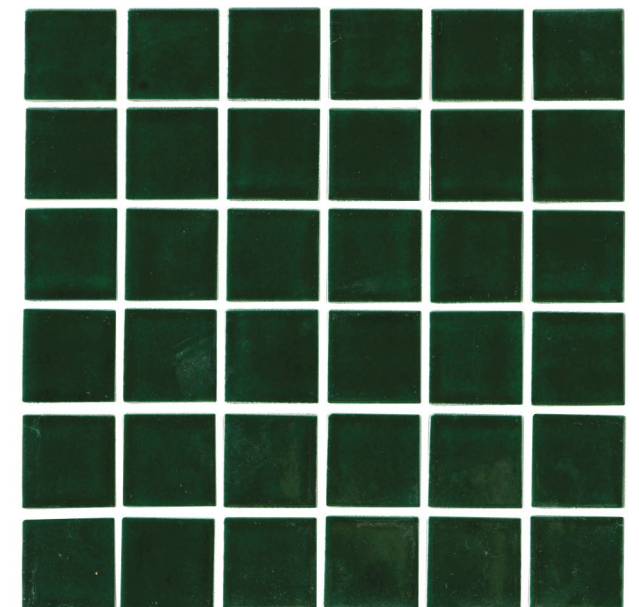

G/M 0219

CR0253

Ideal for various styles and sizes, these surfaces are perfect for any kind and any size of swimming pool.

CRACKLE EFFECT

GLOSSY

48X48MM